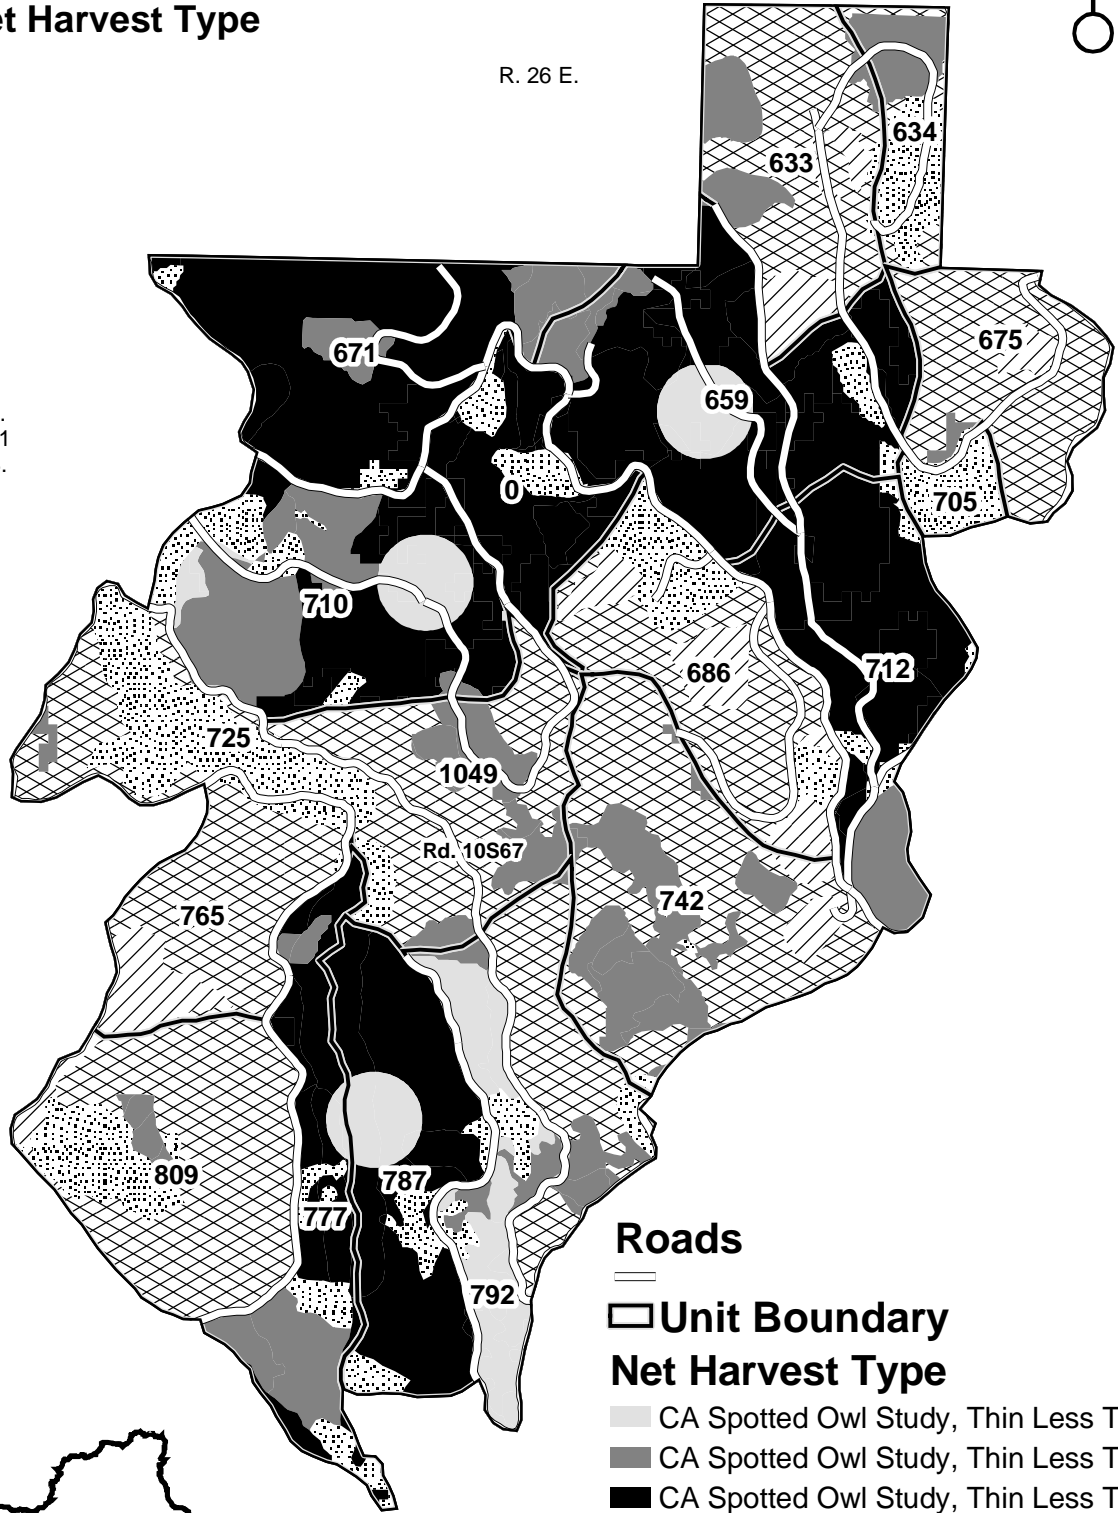

**Kings River Project
bear_fen_6
Net Harvest Type**

R. 26 E.

T.
11
S.

Roads

—
□ **Unit Boundary**

Net Harvest Type

- CA Spotted Owl Study, Thin Less Than 6"
- CA Spotted Owl Study, Thin Less Than 10"
- CA Spotted Owl Study, Thin Less Than 20"
- ▨ Uneven Aged Mgt. Strategy
- ▧ Uneven Aged Mgt. Strategy - Plantation
- ░ No Harvest

1:24,000

Numbers Refer to Stand IDs