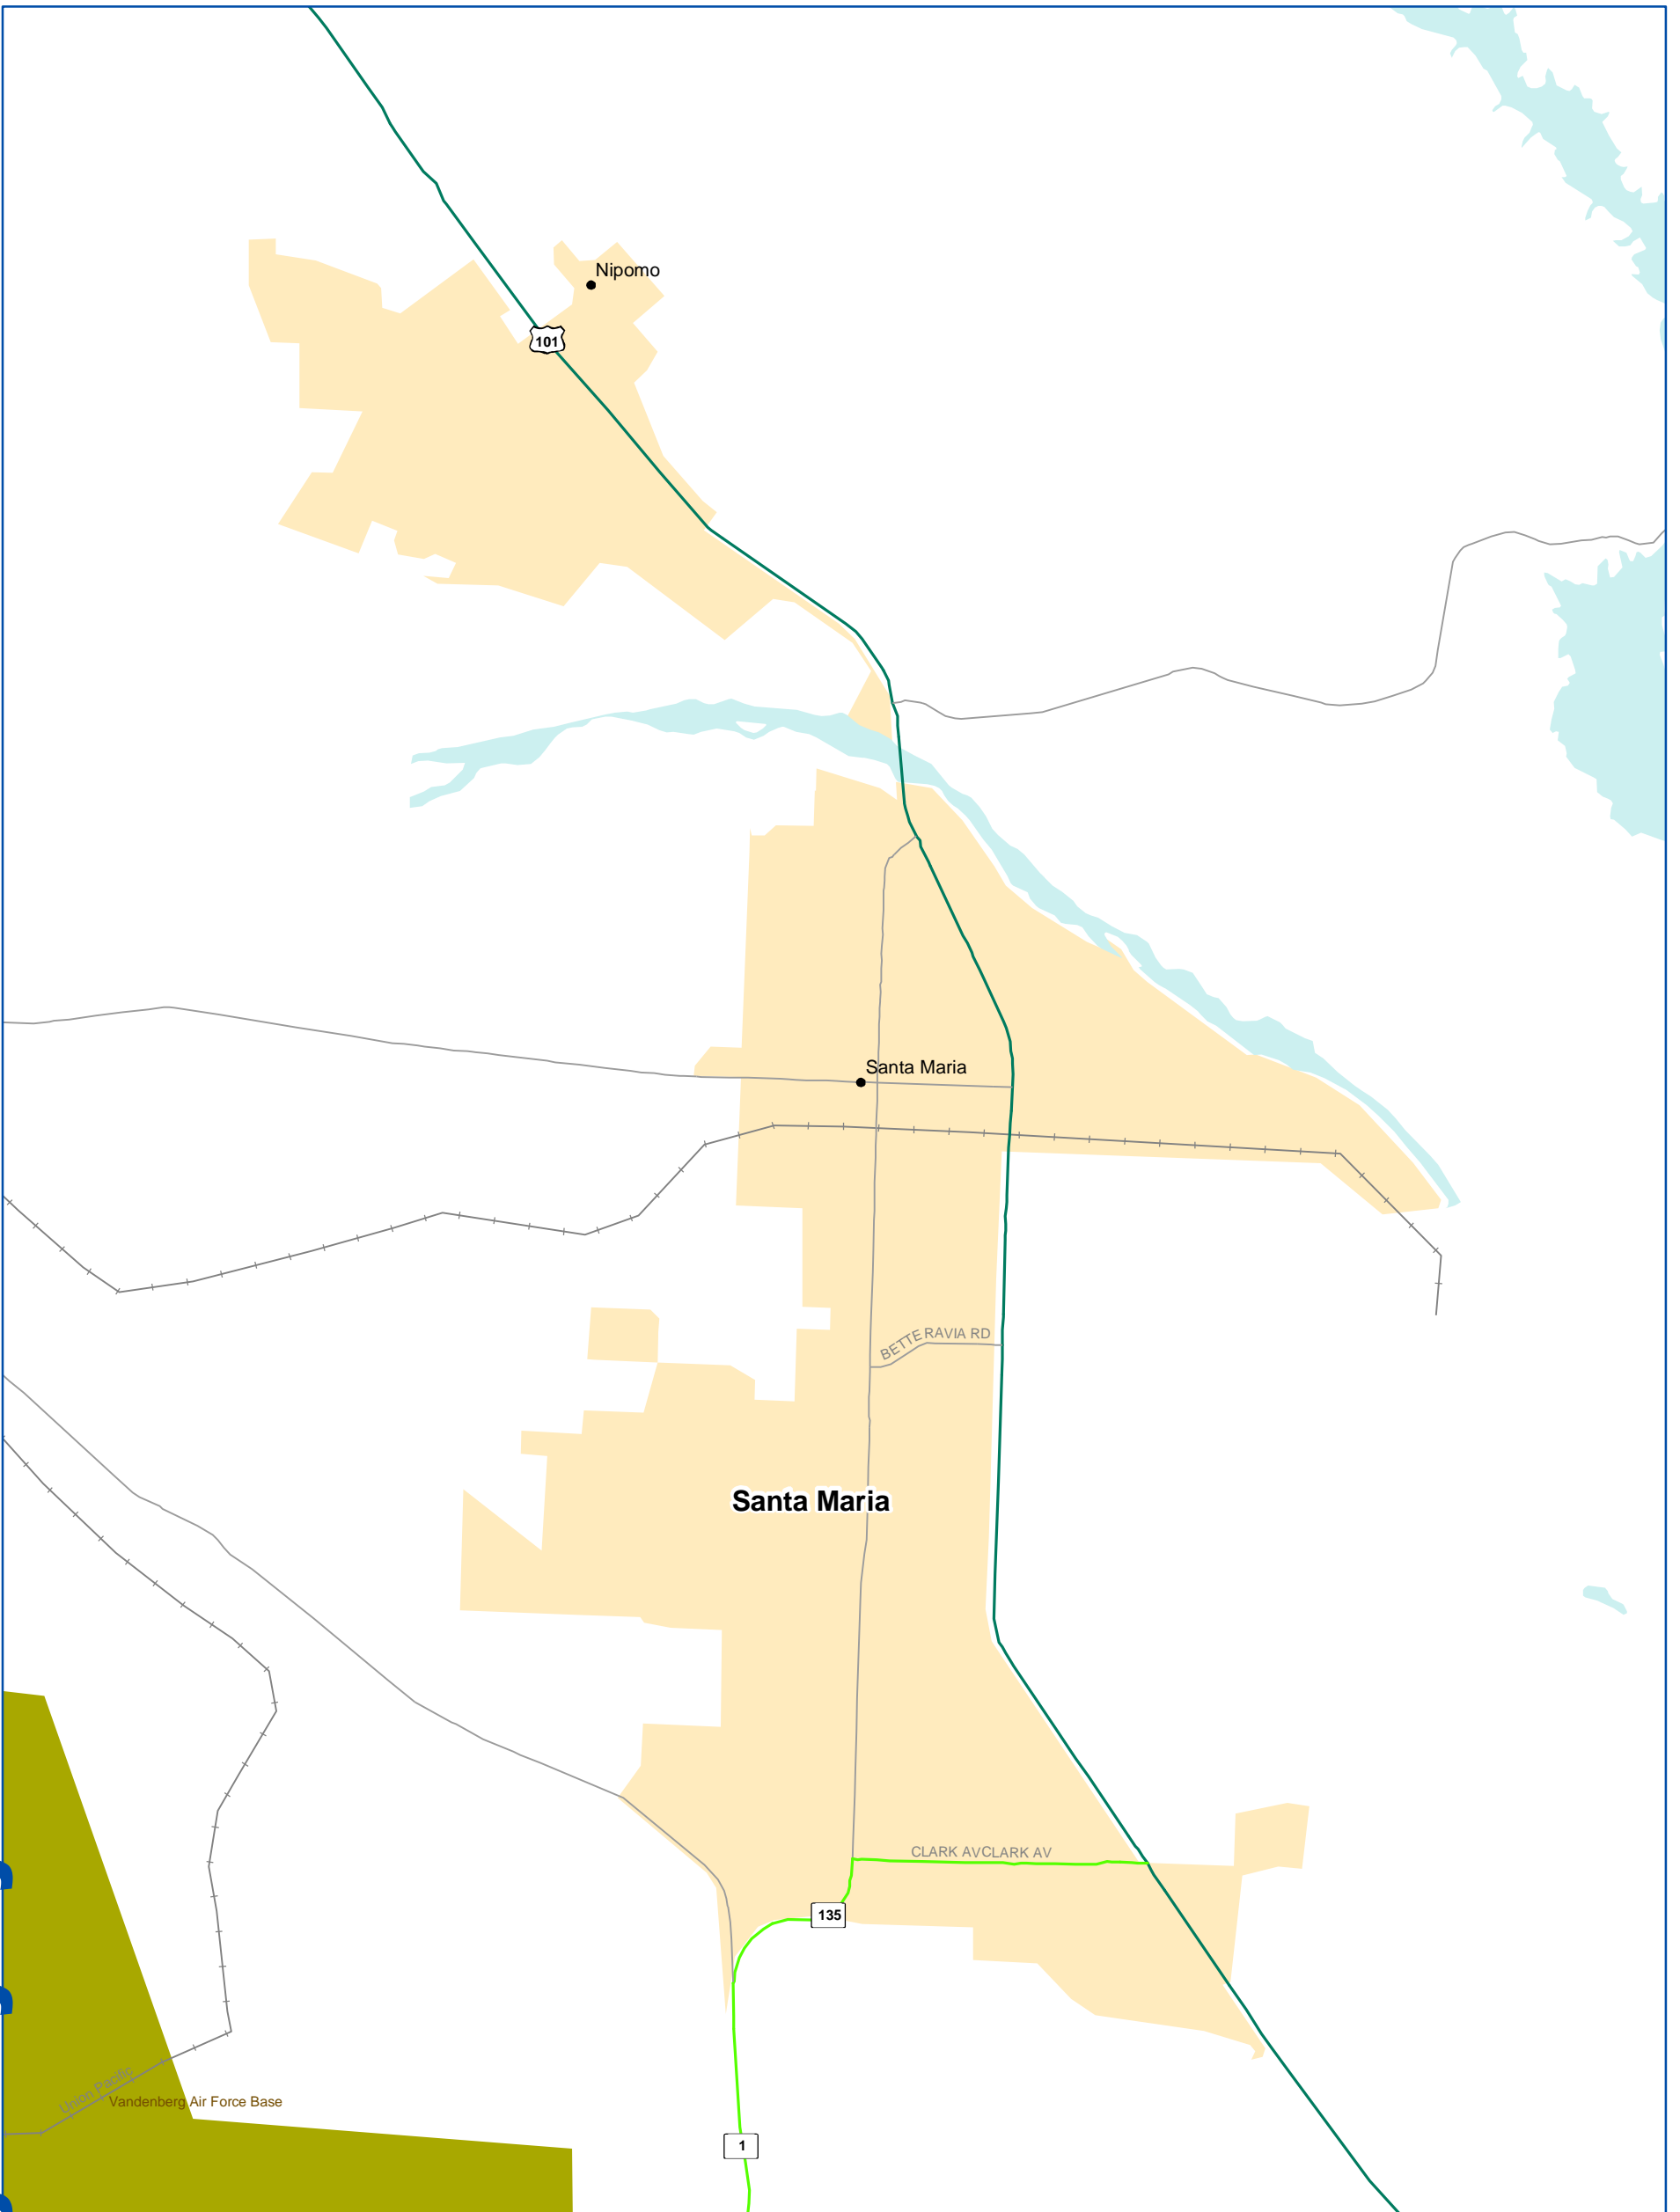

National Highway System: Santa Maria CA

U.S. Department of Transportation
Federal Highway Administration

	Eisenhower Interstate System		Census Urbanized Areas		Airport		Multipurpose Passenger Facility
	Other NHS Routes		Indian Reservation		Intercity Bus Terminal		Port Terminal
	Non-Interstate STRAHNET Route		Department of Defense		Ferry Terminal		Truck/Rail Facility
	Major STRAHNET Connector		National Forest		Truck/Pipeline Terminal		AMTRAK Station
	Intermodal Connector		National Park Service				Public Transit Station
	Unbuilt NHS Routes		Water				
	Other Roads (not on NHS)						
	Railroad						

0 1 2 Miles

0 1 2 Kilometers