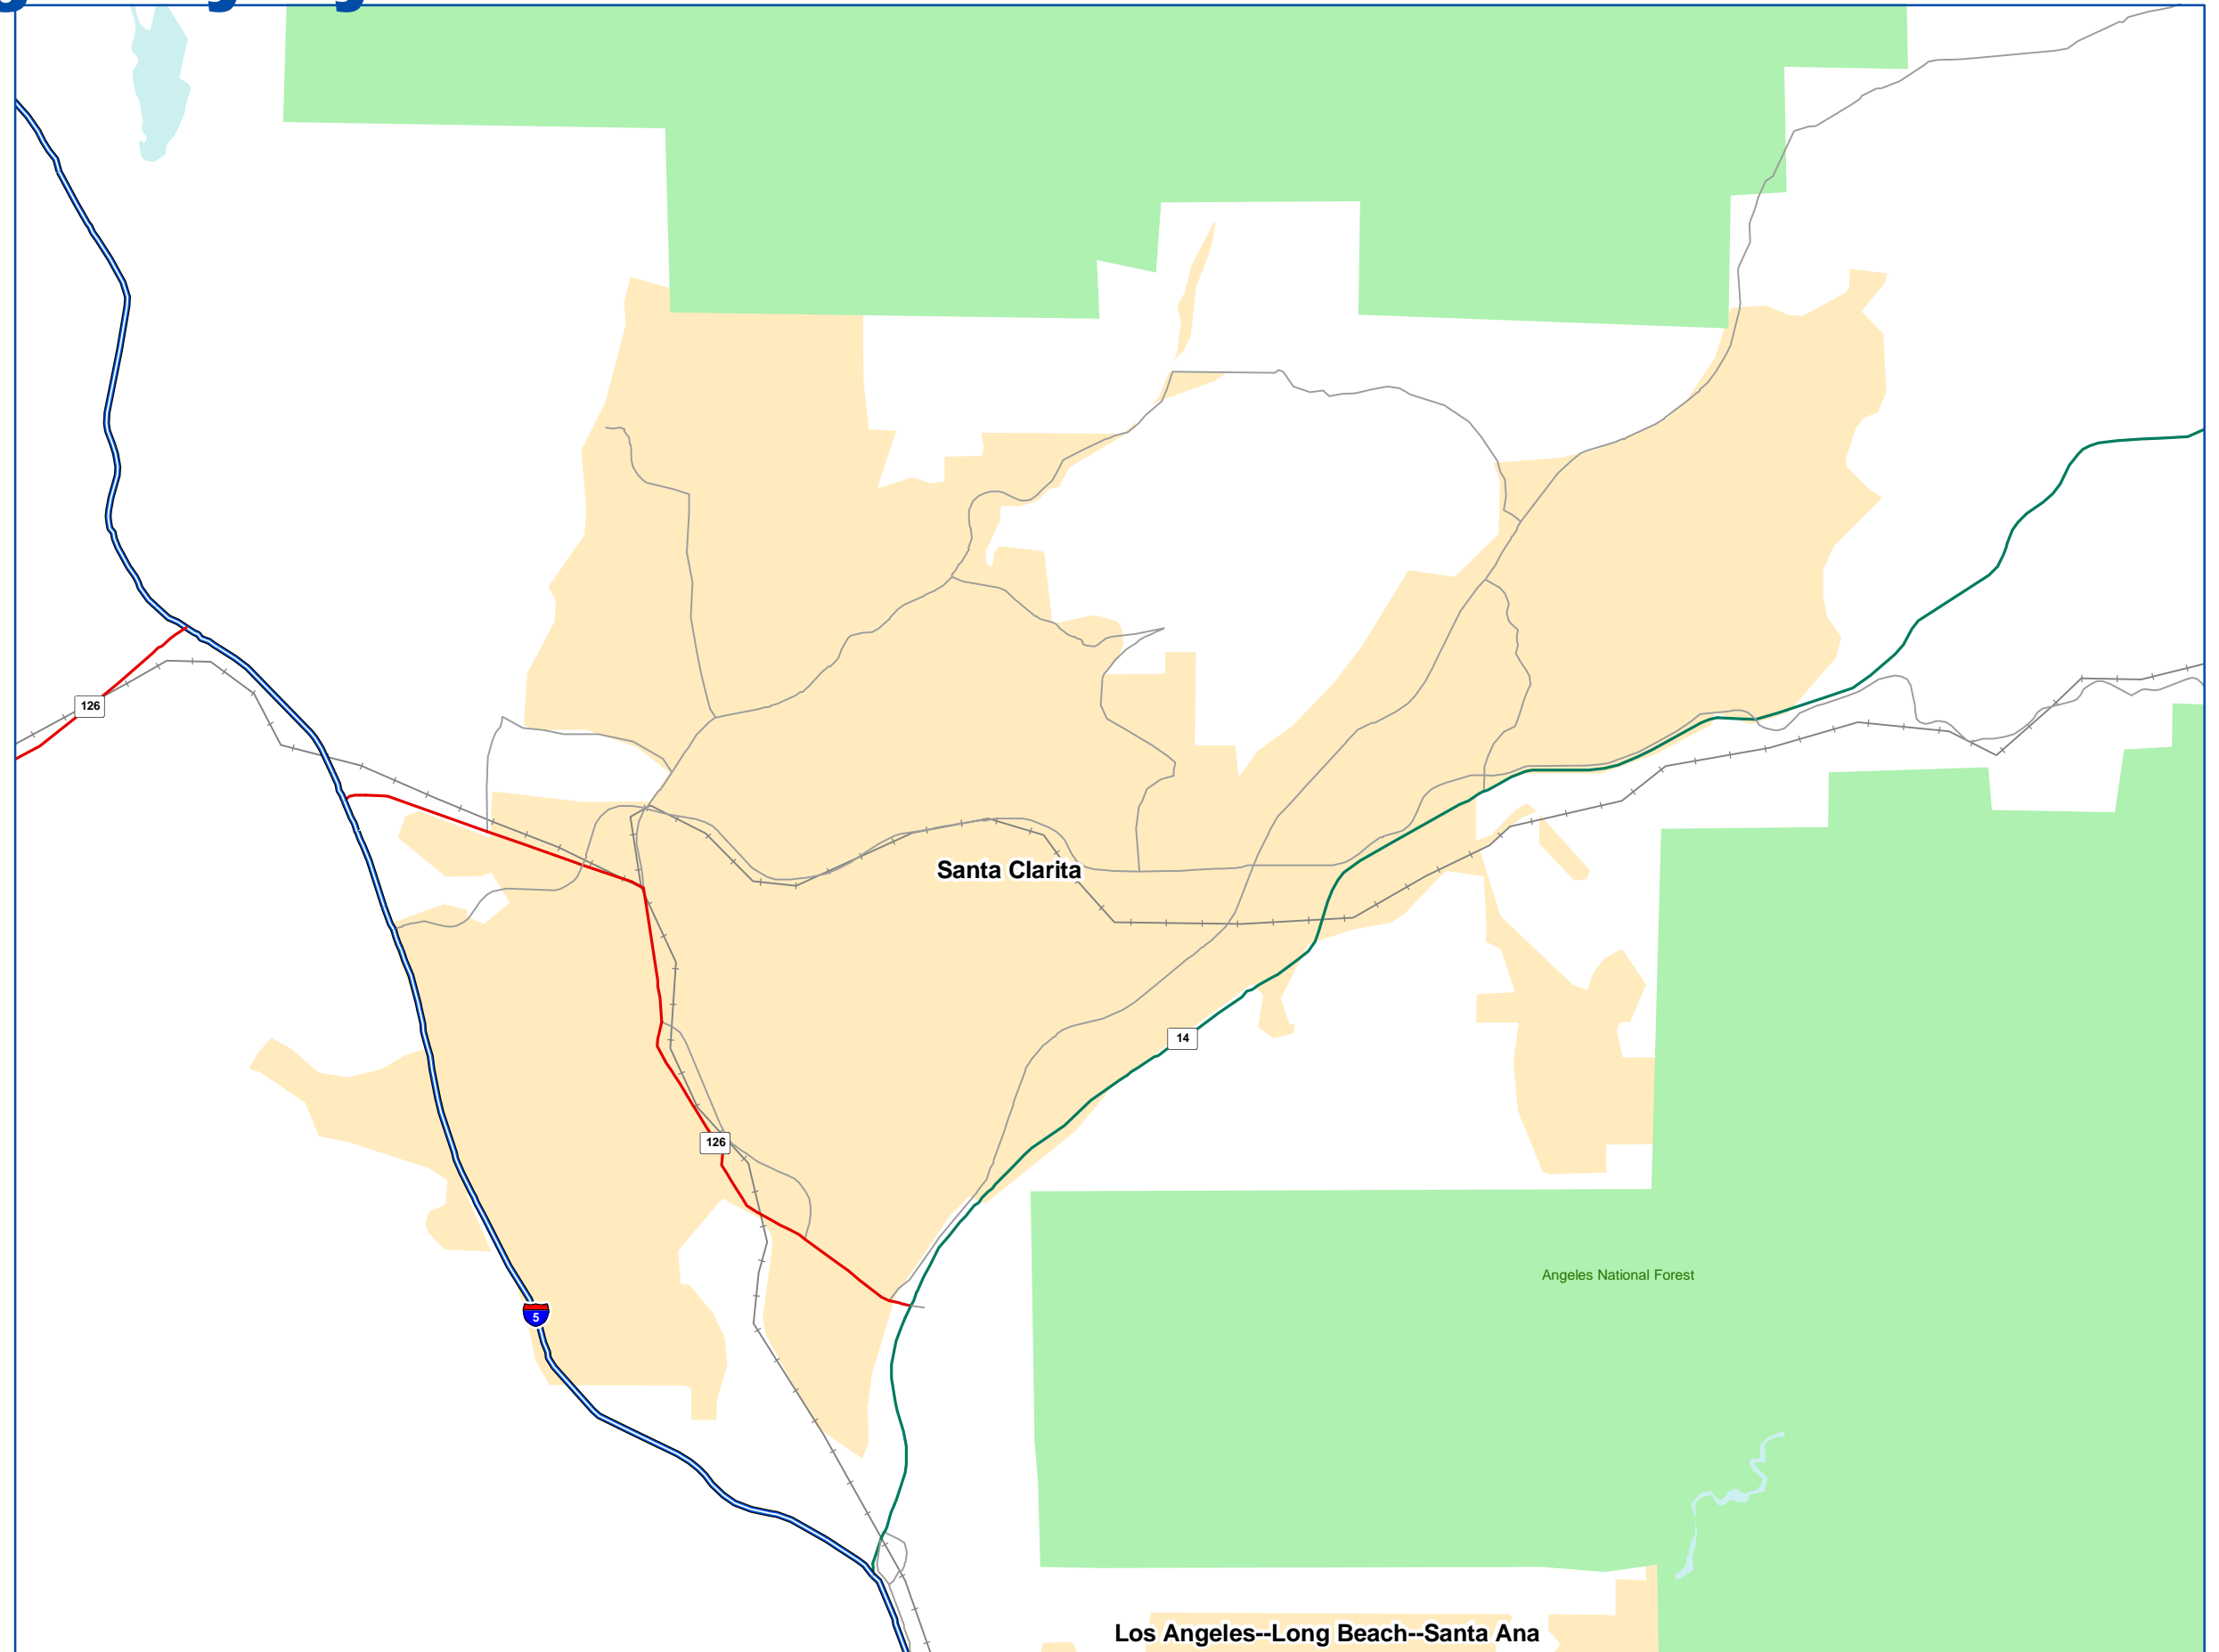

National Highway System: Santa Clarita CA

U.S. Department of Transportation
Federal Highway Administration

- Eisenhower Interstate System
- Other NHS Routes
- Non-Interstate STRAHNET Route
- Major STRAHNET Connector
- Intermodal Connector
- Unbuilt NHS Routes
- Other Roads (not on NHS)
- Railroad
- Census Urbanized Areas
- Indian Reservation
- Department of Defense
- National Forest
- National Park Service
- Water
- Airport
- Intercity Bus Terminal
- Ferry Terminal
- Truck/Pipeline Terminal
- Multipurpose Passenger Facility
- Port Terminal
- Truck/Rail Facility
- AMTRAK Station
- Public Transit Station

Los Angeles--Long Beach--Santa Ana