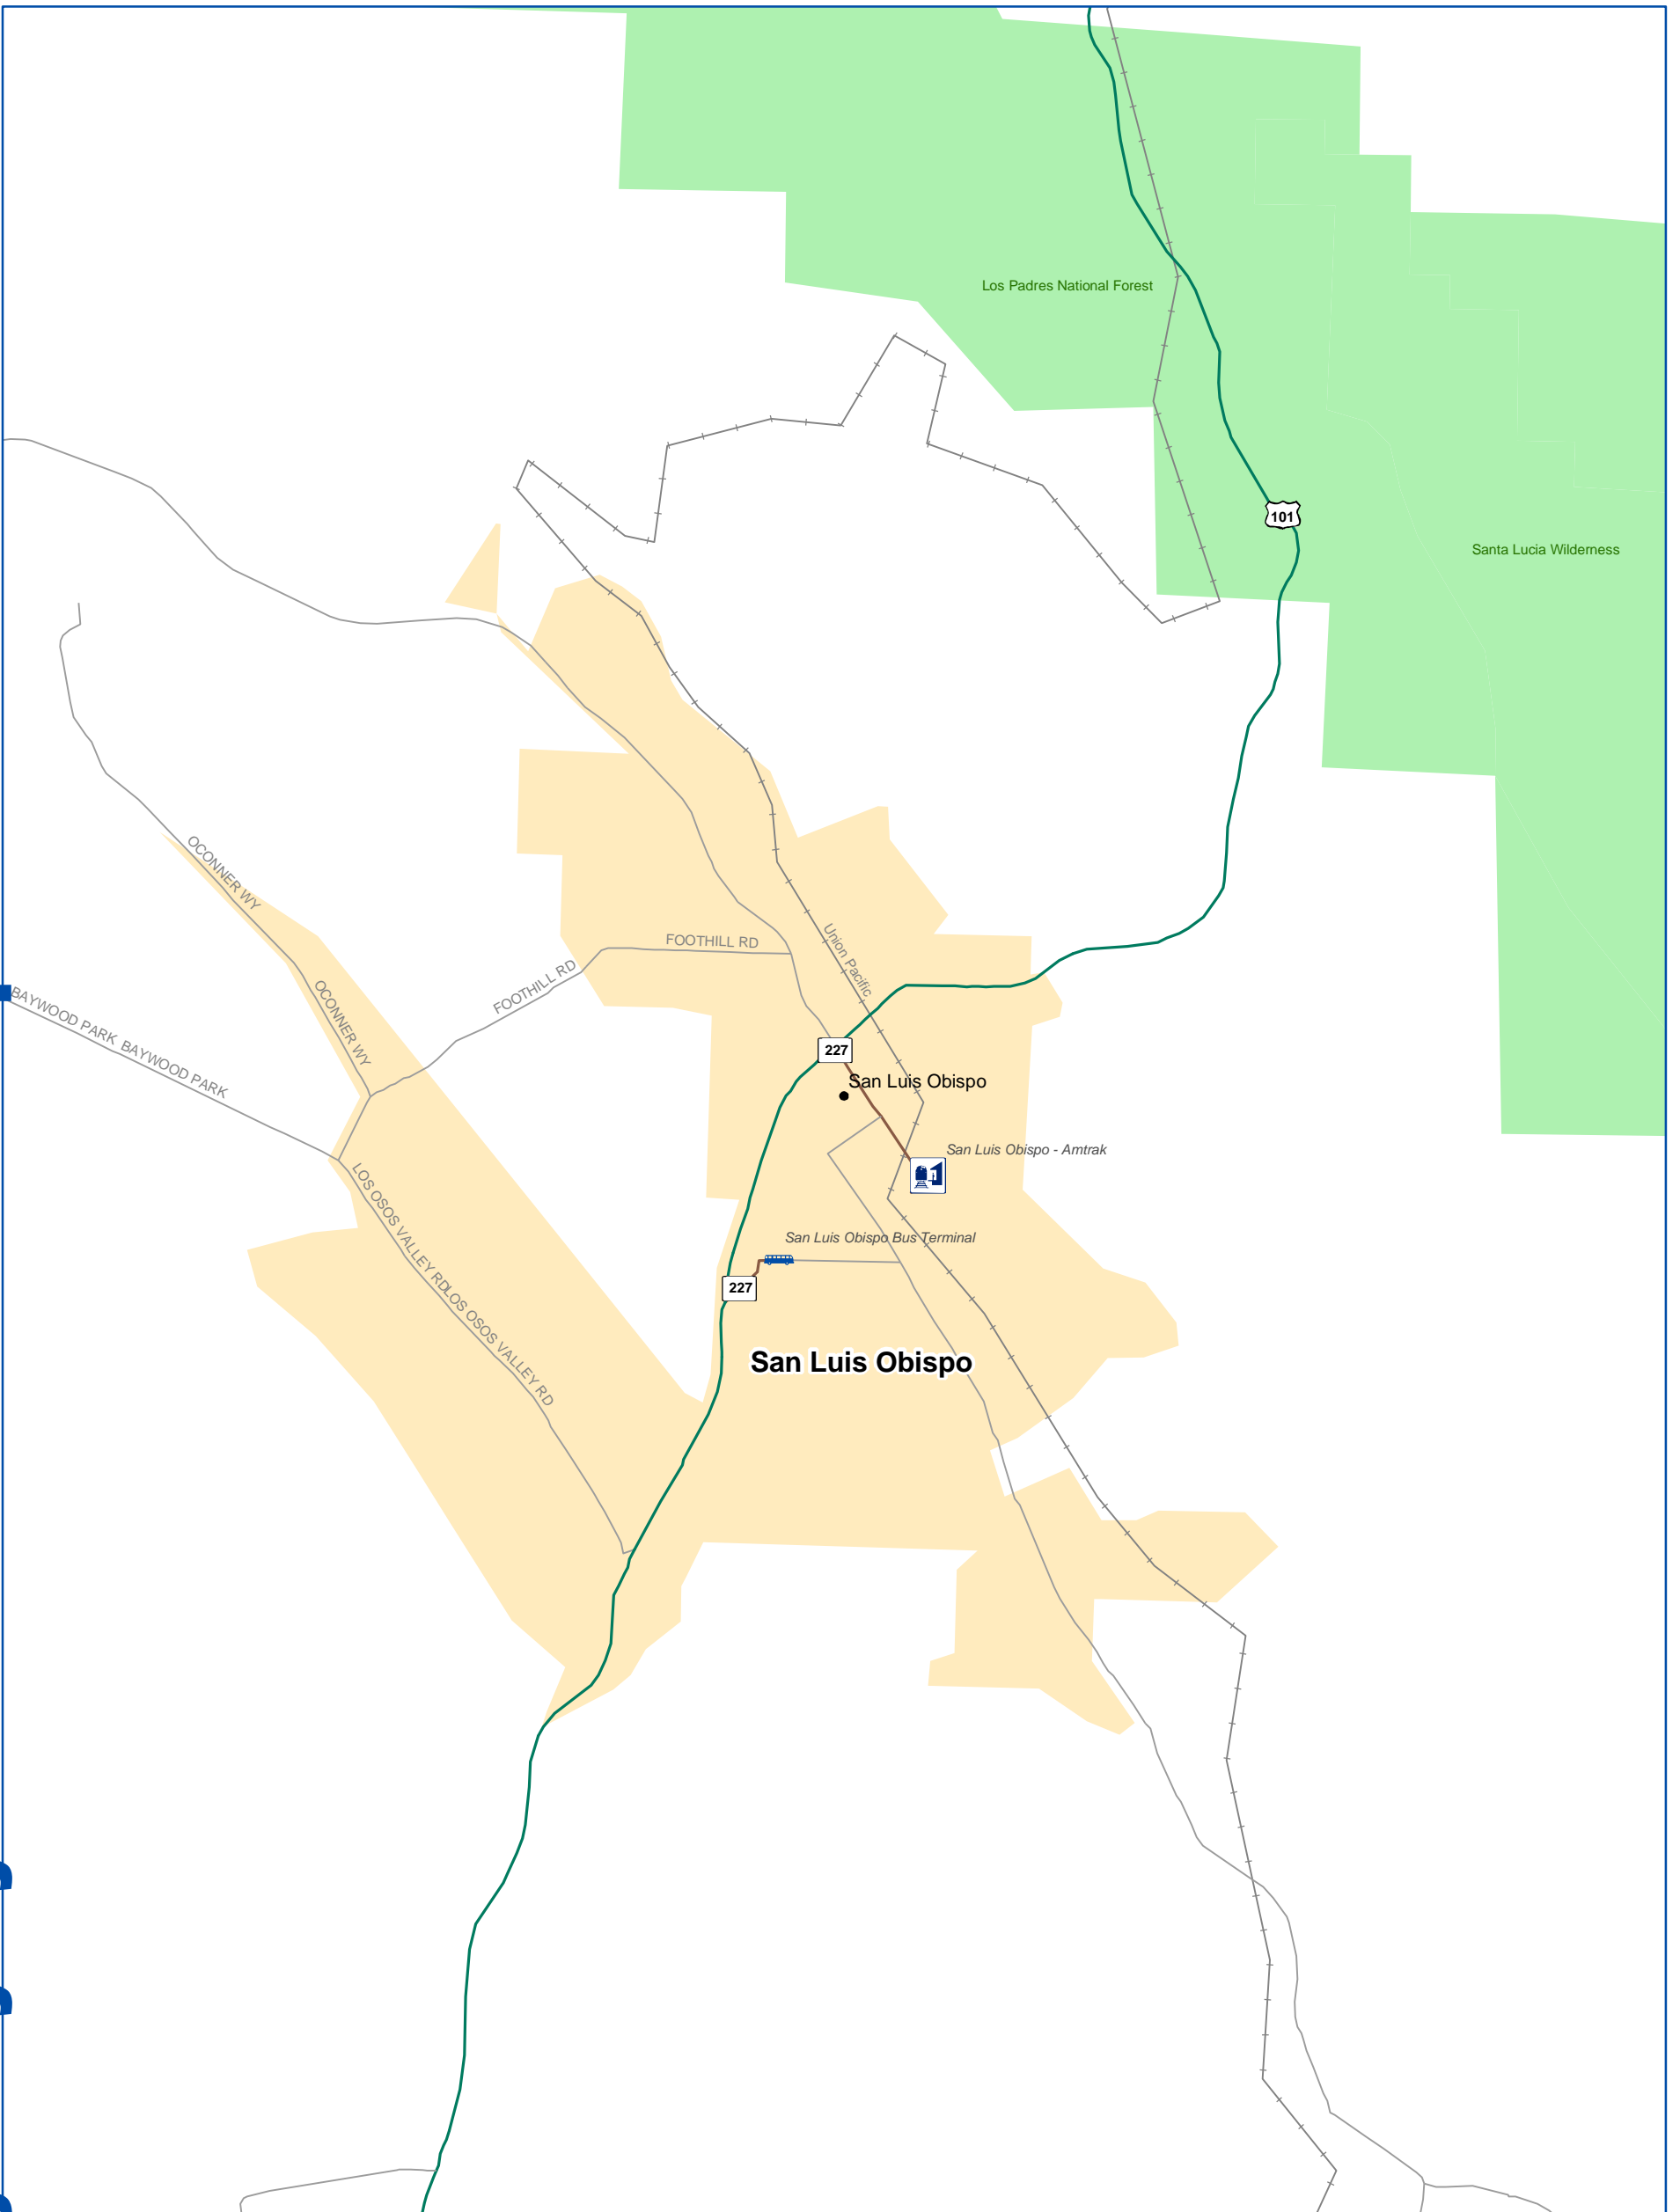

National Highway System: San Luis Obispo CA

**U.S. Department of Transportation
Federal Highway Administration**

Eisenhower Interstate System	Census Urbanized Areas	Airport	Multipurpose Passenger Facility
Other NHS Routes	Indian Reservation	Intercity Bus Terminal	Port Terminal
Non-Interstate STRAHNET Route	Department of Defense	Ferry Terminal	Truck/Rail Facility
Major STRAHNET Connector	National Forest	Truck/Pipeline Terminal	AMTRAK Station
Intermodal Connector	National Park Service		Public Transit Station
Unbuilt NHS Routes	Water		
Other Roads (not on NHS)			
Railroad			

0 1 2 Miles

0 1 2 Kilometers