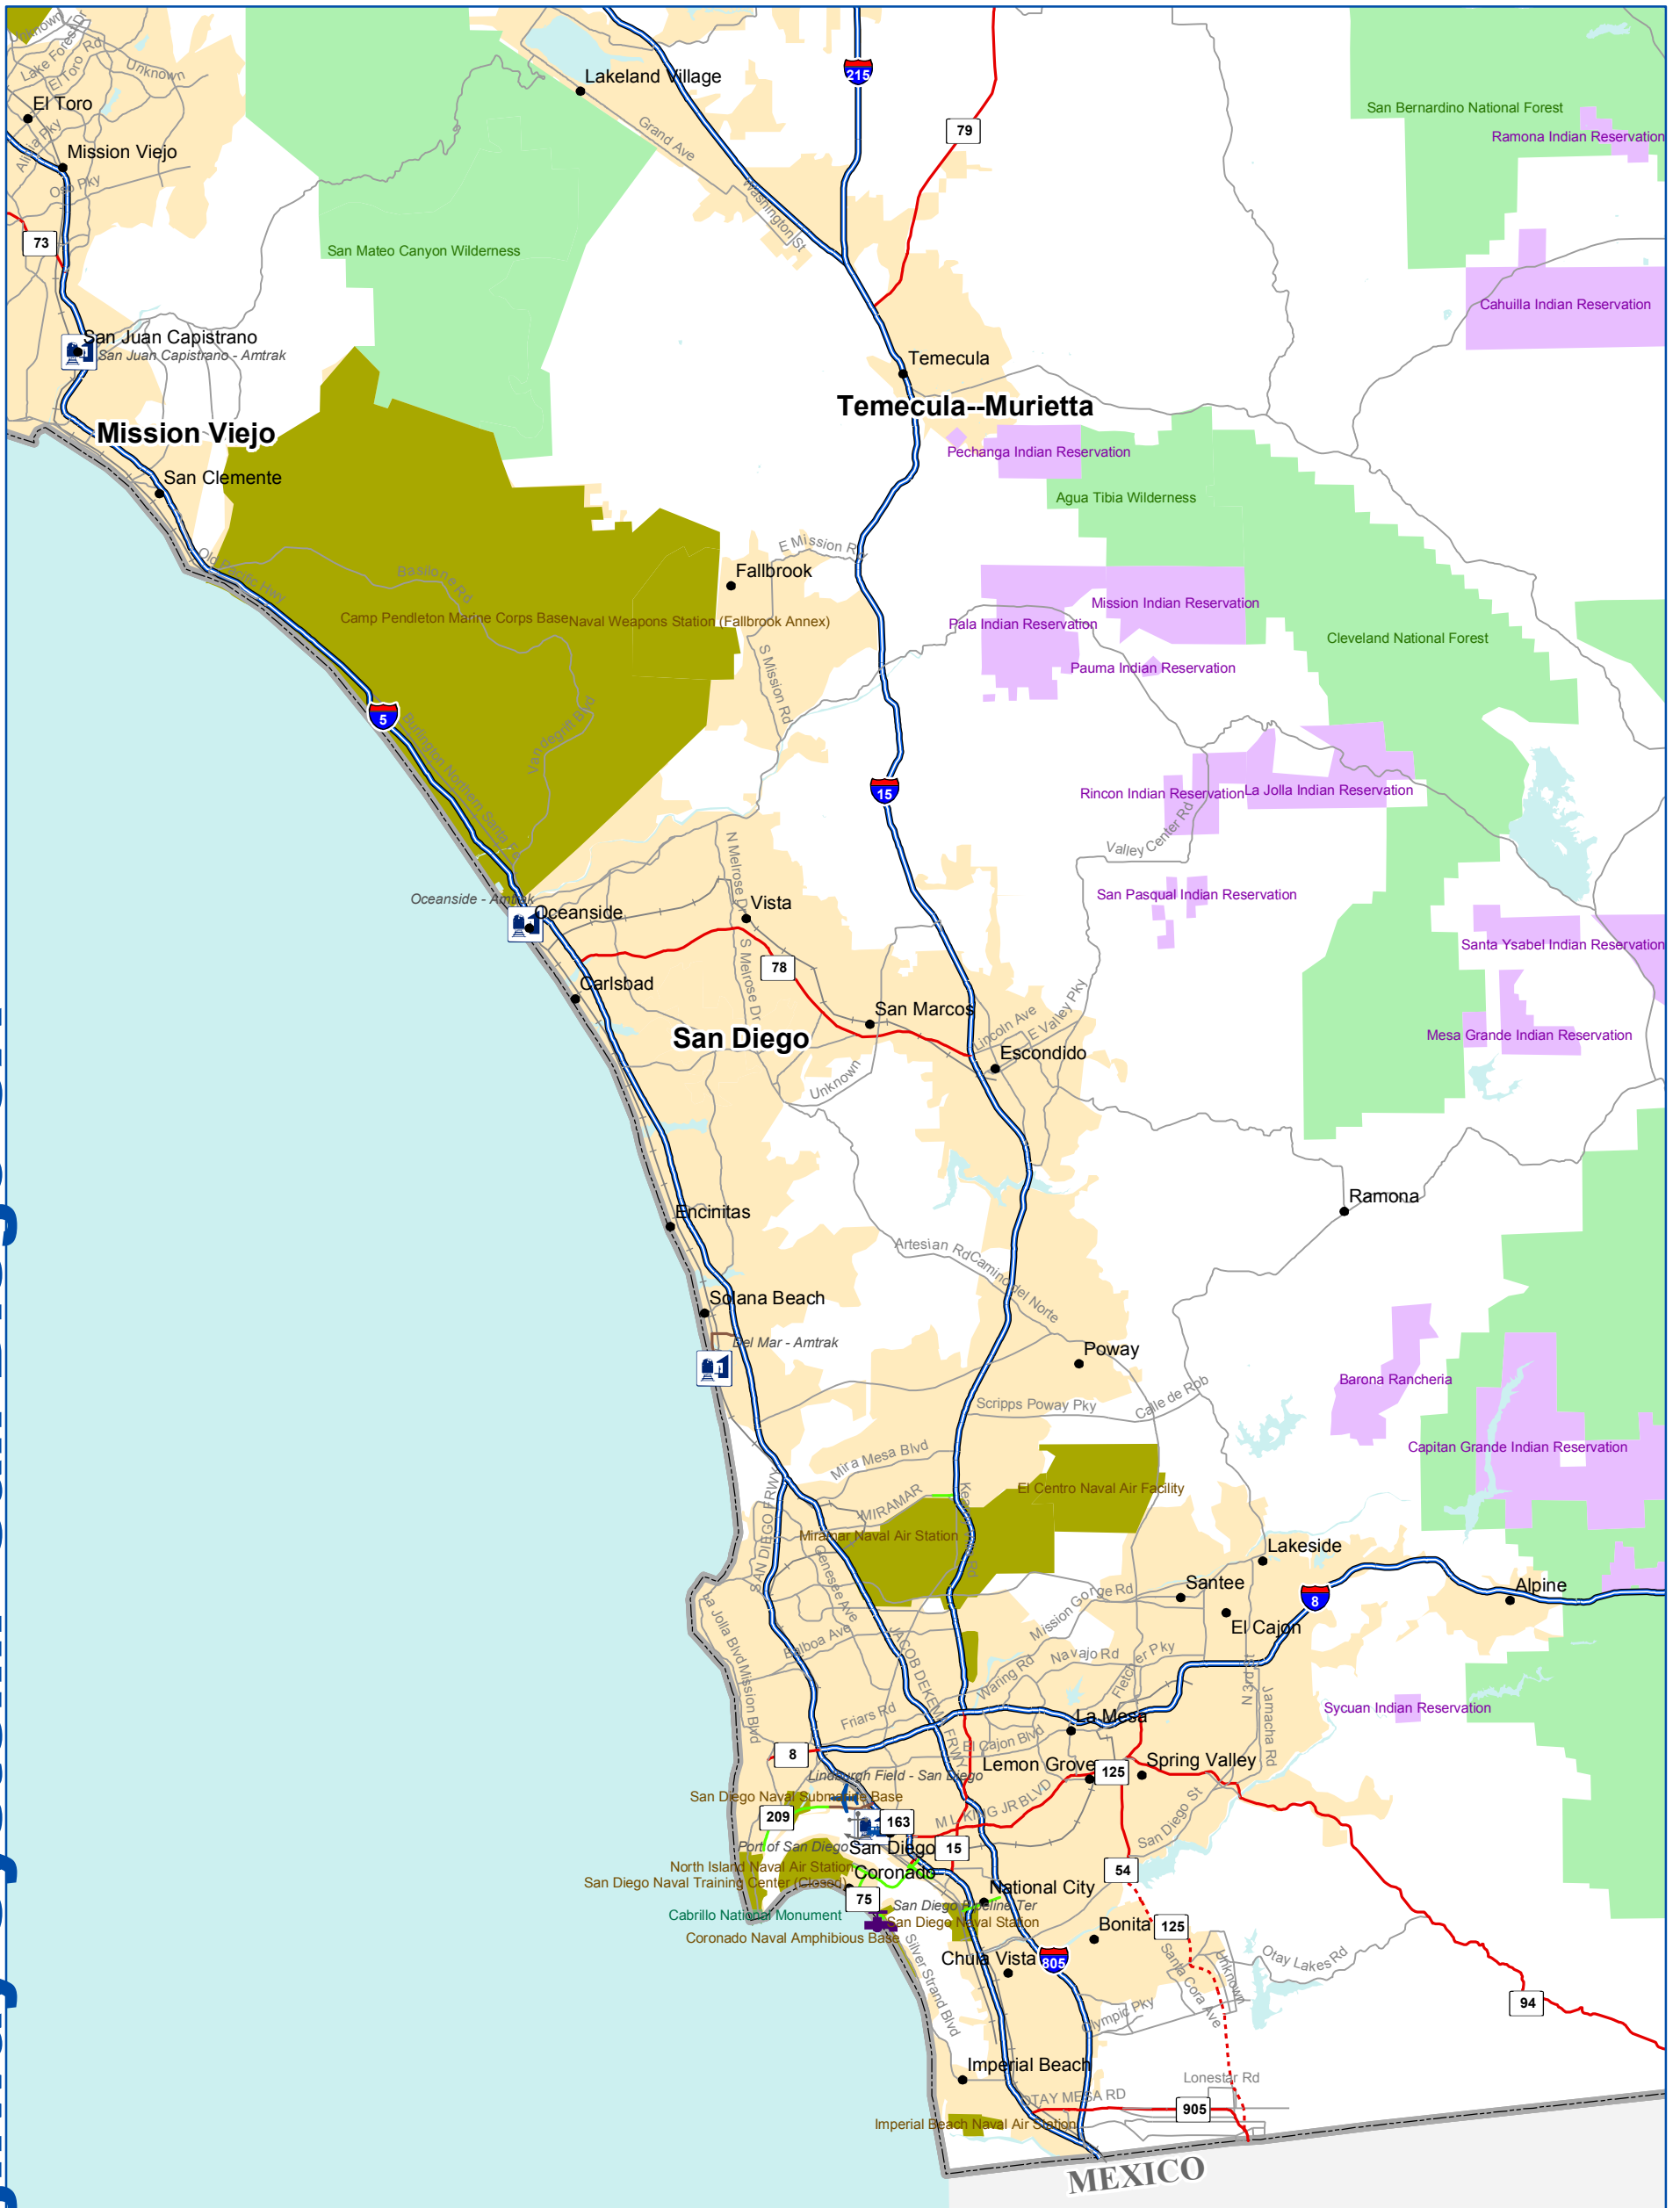

National Highway System: San Diego CA

U.S. Department of Transportation
Federal Highway Administration

	Eisenhower Interstate System		Census Urbanized Areas		Airport		Multipurpose Passenger Facility
	Other NHS Routes		Indian Reservation		Intercity Bus Terminal		Port Terminal
	Non-Interstate STRAHNET Route		Department of Defense		Ferry Terminal		Truck/Rail Facility
	Major STRAHNET Connector		National Forest		Truck/Pipeline Terminal		AMTRAK Station
	Intermodal Connector		National Park Service		Public Transit Station		
	Unbuilt NHS Routes		Water				
	Other Roads (not on NHS)						
	Railroad						