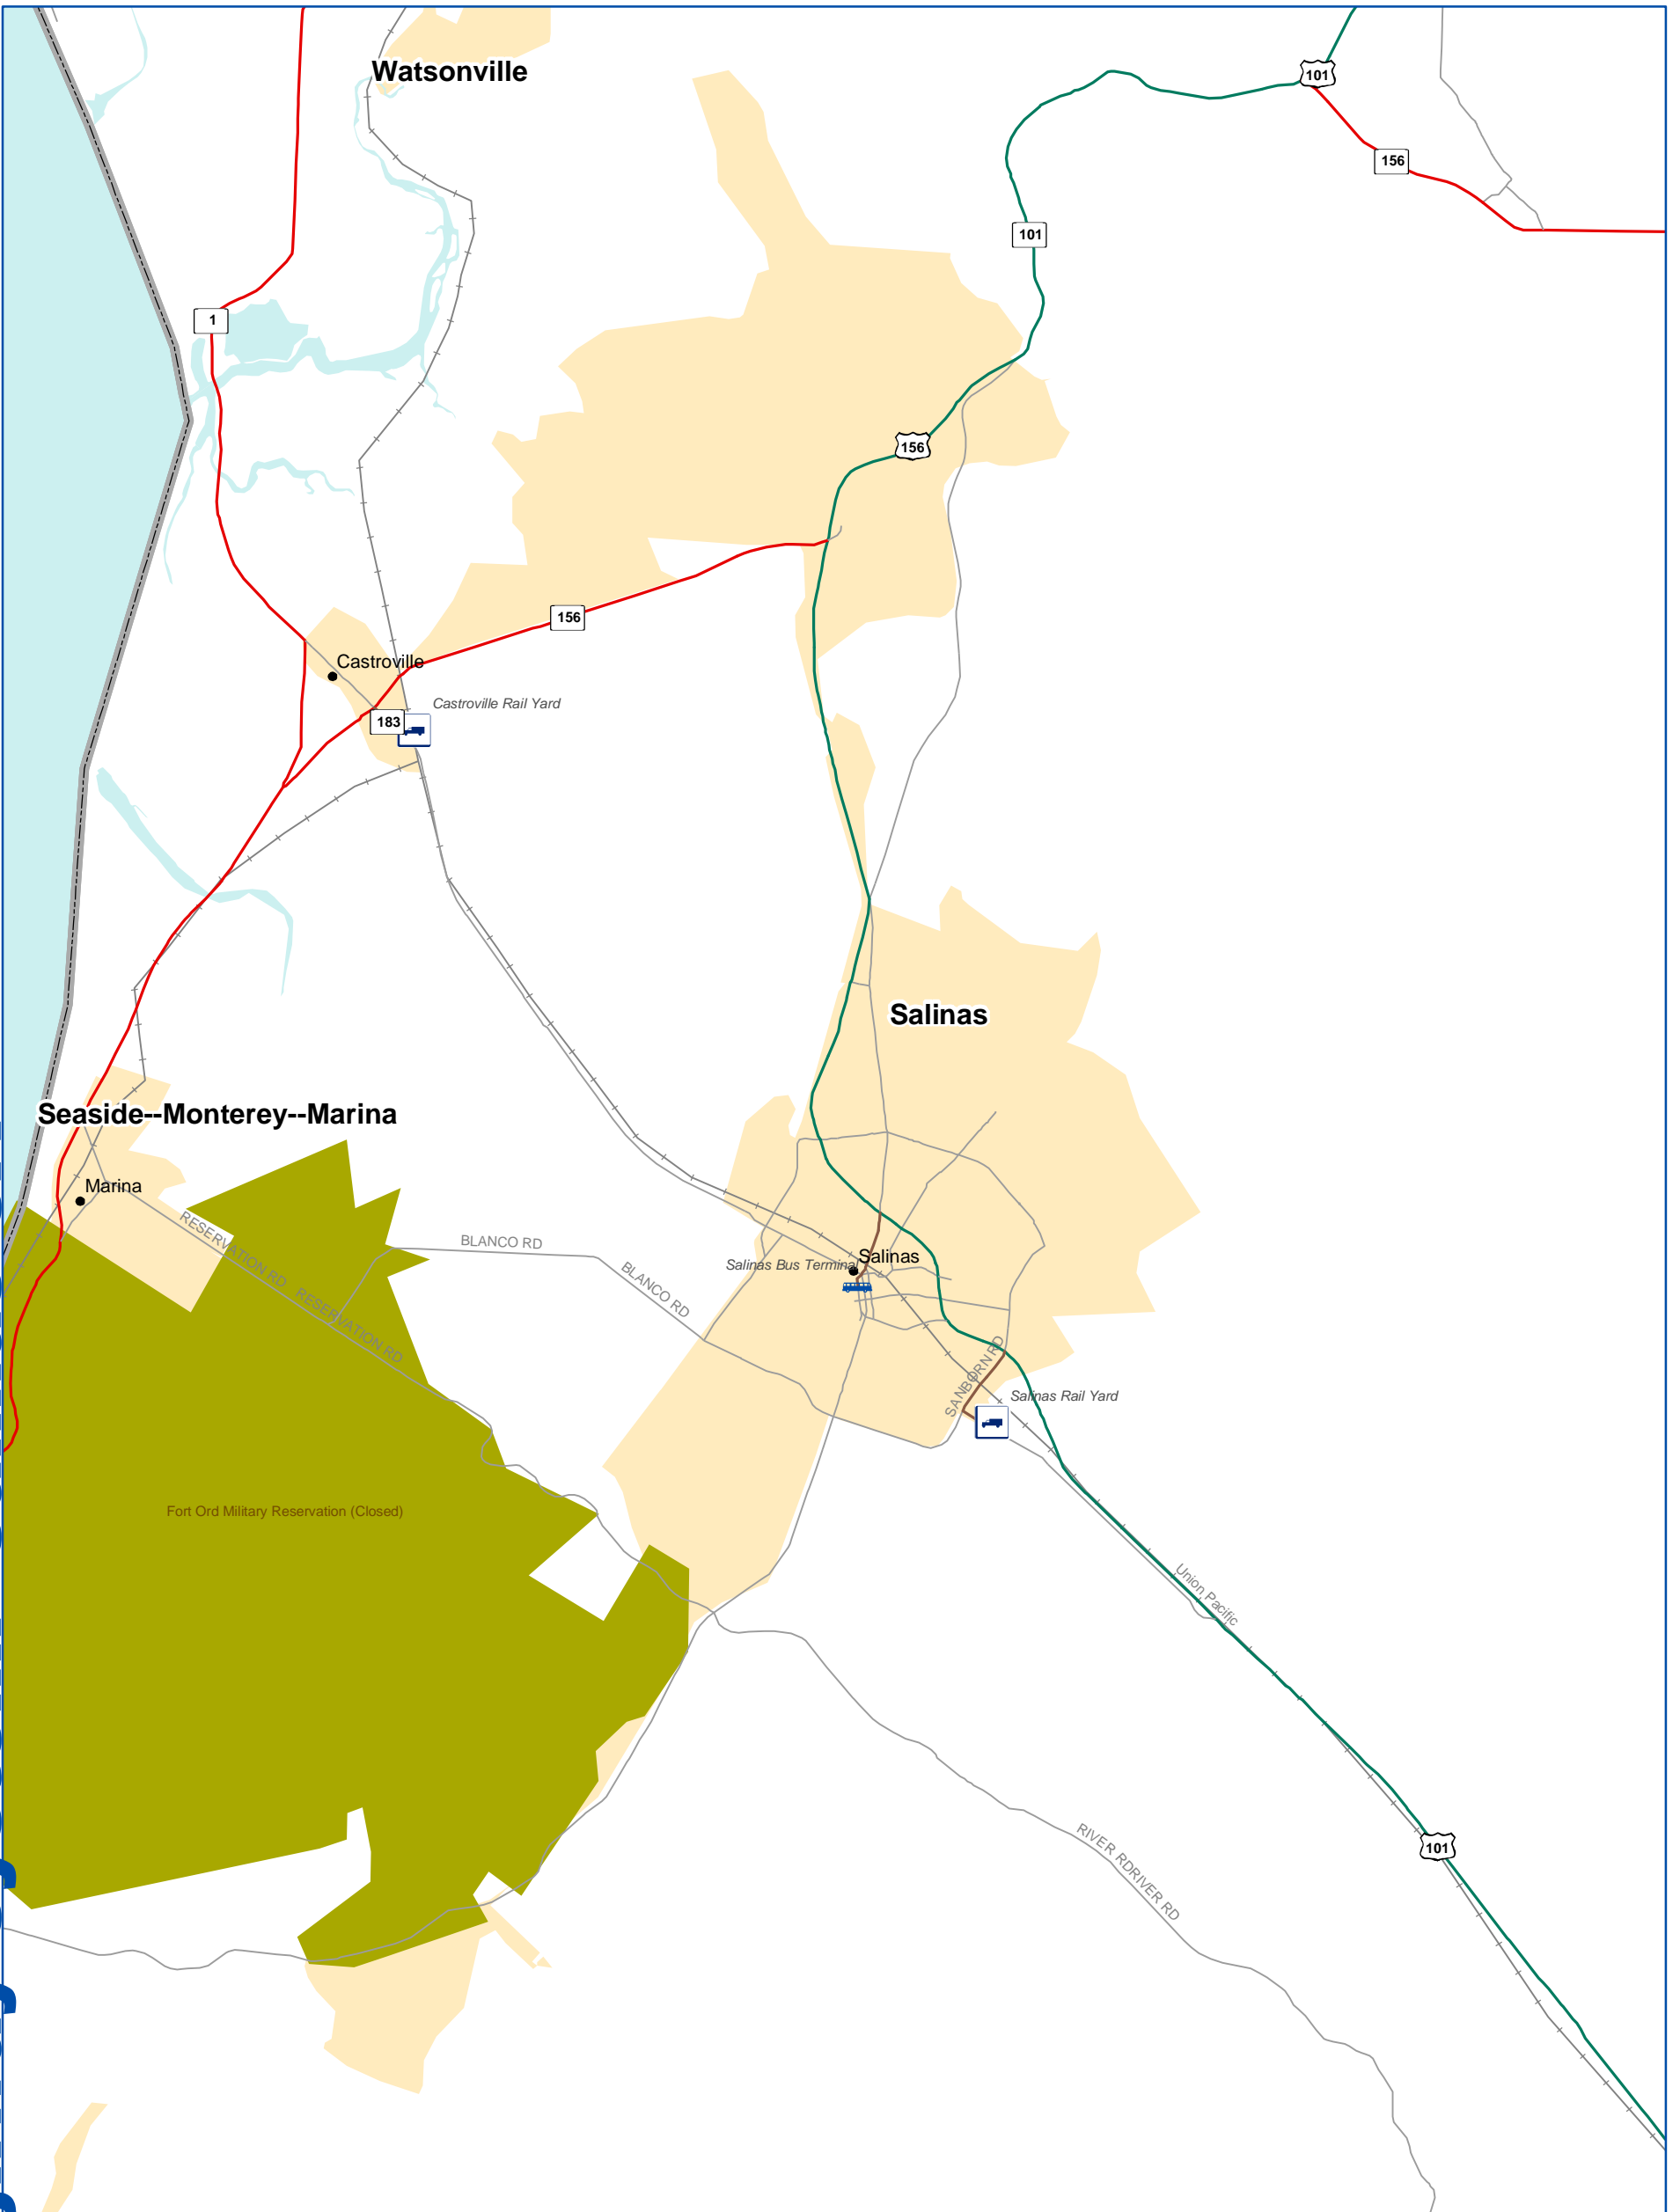

# National Highway System: Salinas CA

U.S. Department of Transportation  
Federal Highway Administration

Eisenhower Interstate System	Census Urbanized Areas	Airport	Multipurpose Passenger Facility
Other NHS Routes	Indian Reservation	Intercity Bus Terminal	Port Terminal
Non-Interstate STRAHNET Route	Department of Defense	Ferry Terminal	Truck/Rail Facility
Major STRAHNET Connector	National Forest	Truck/Pipeline Terminal	AMTRAK Station
Intermodal Connector	National Park Service		Public Transit Station
Unbuilt NHS Routes	Water		
Other Roads (not on NHS)			
Railroad			

0 2 4 Miles

0 2 4 Kilometers