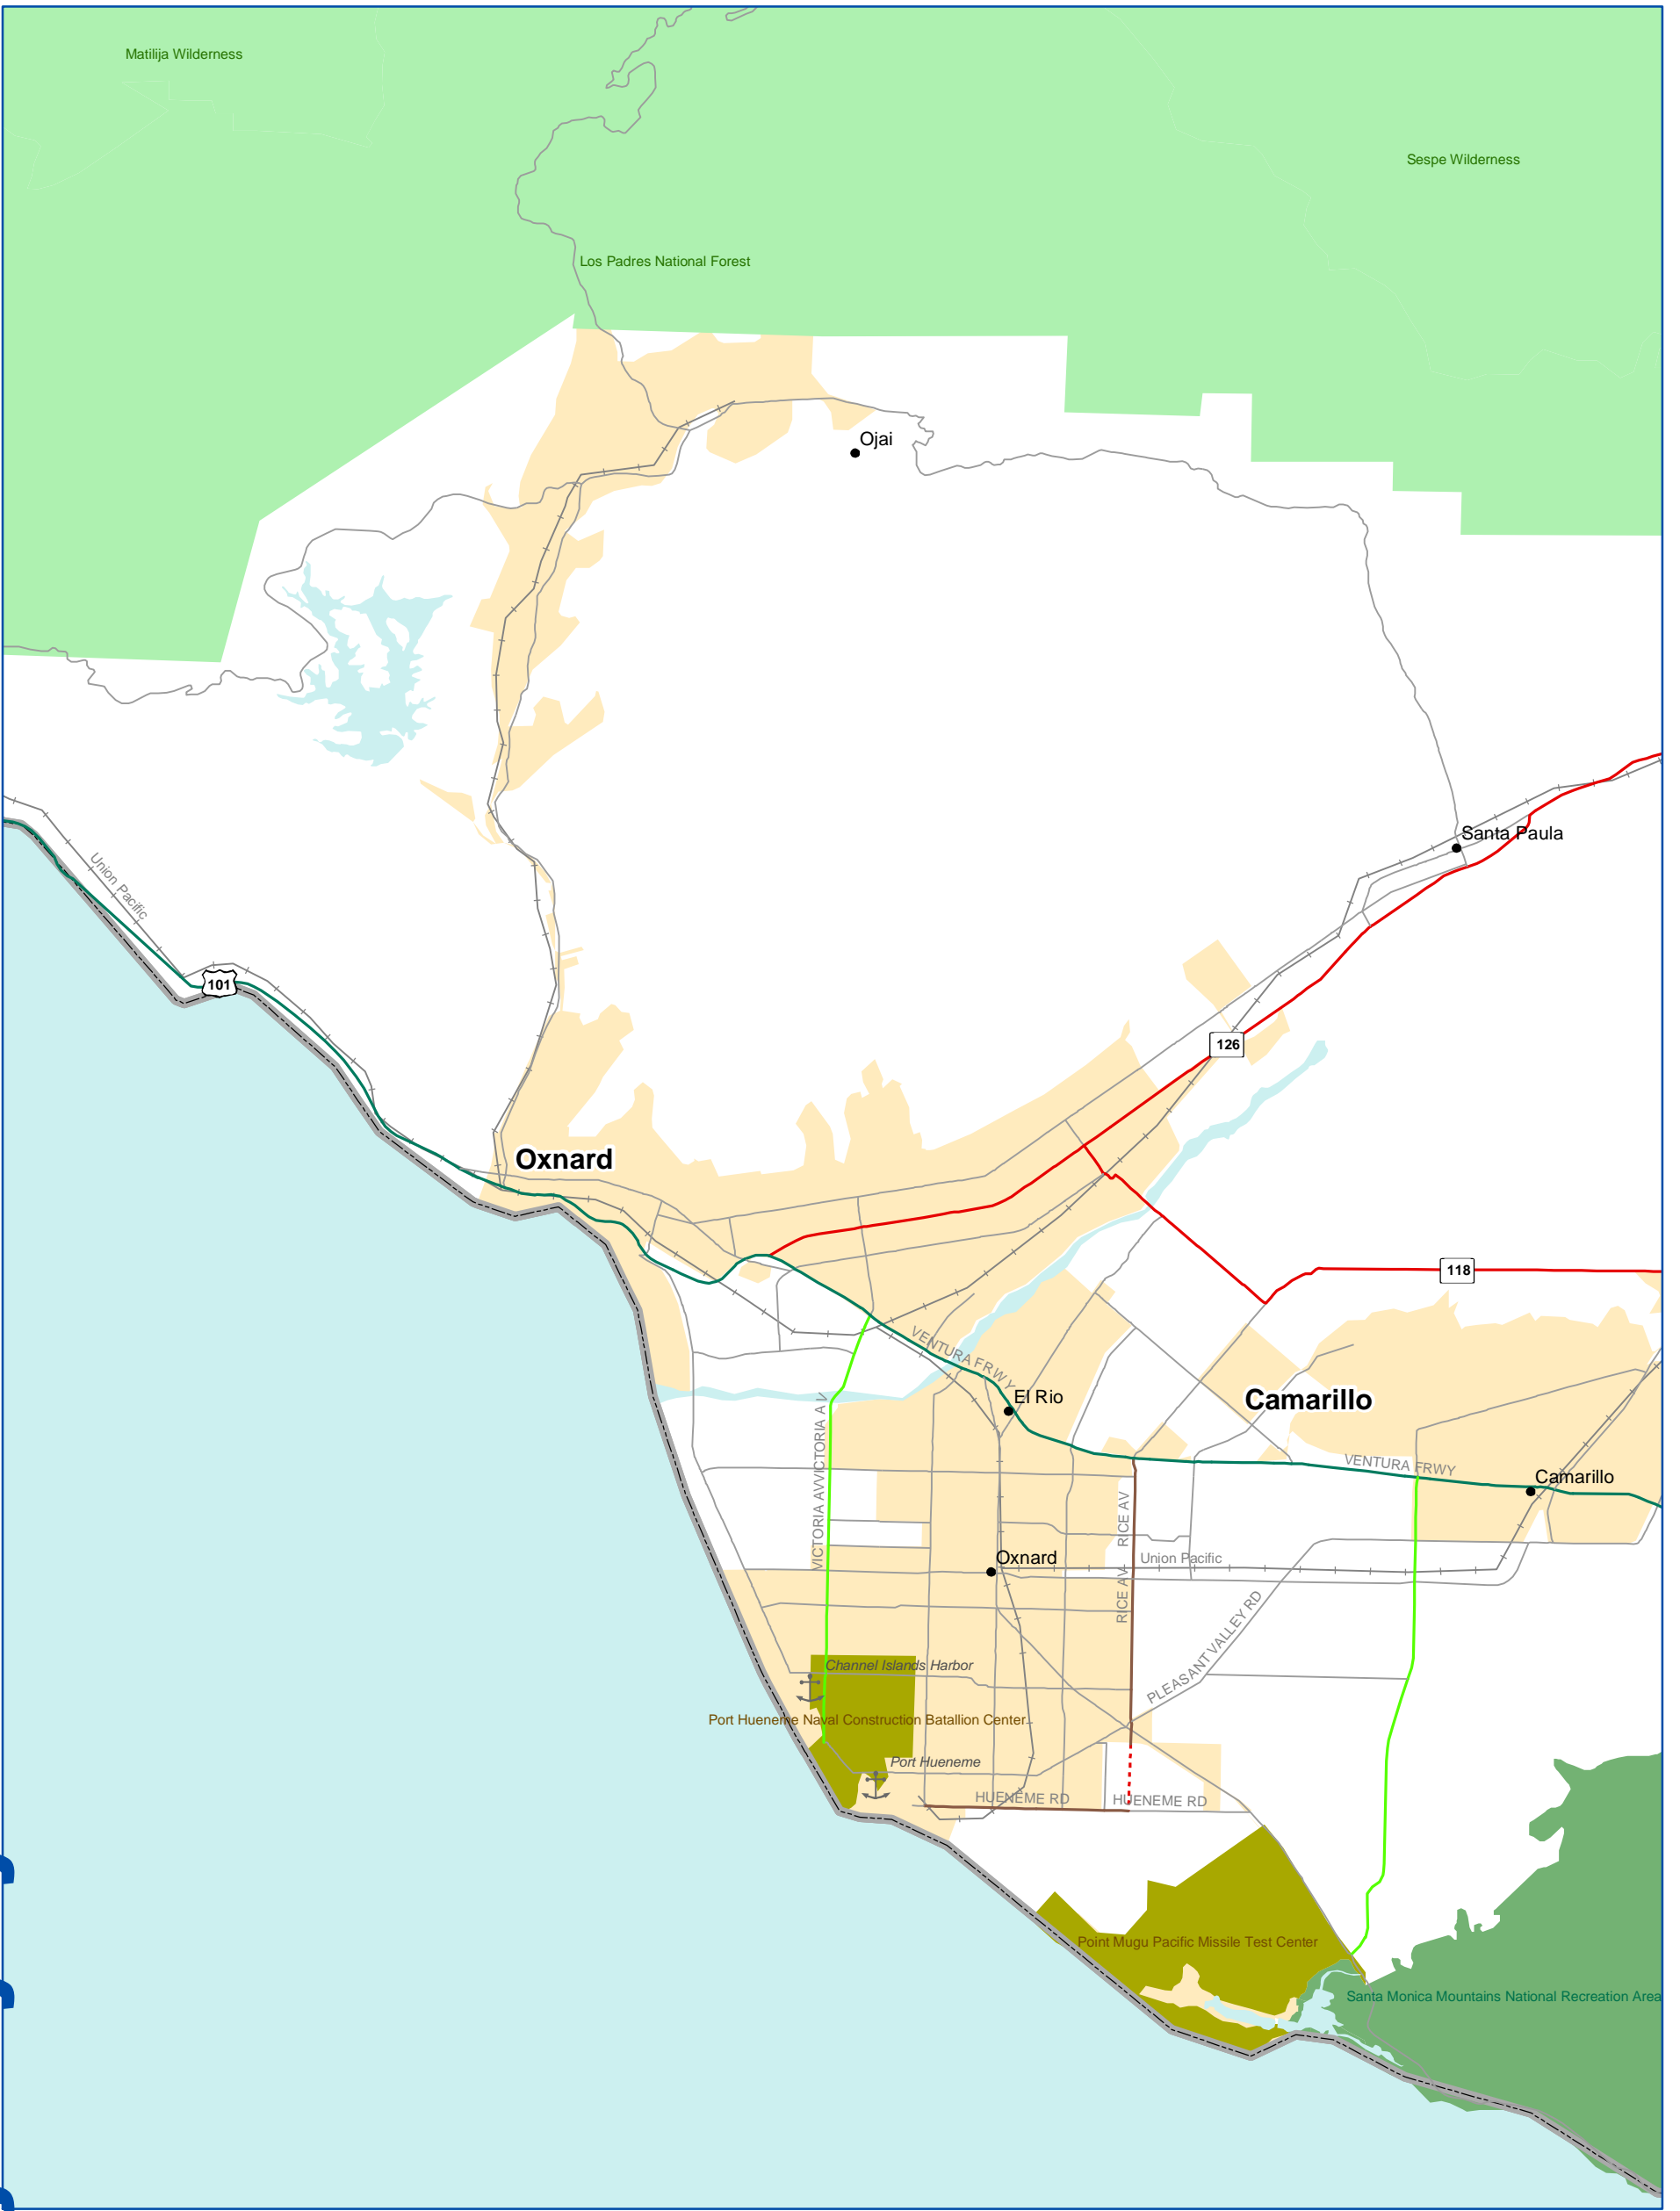

# National Highway System: Oxnard CA

**U.S. Department of Transportation  
Federal Highway Administration**

Eisenhower Interstate System	Census Urbanized Areas	Airport	Multipurpose Passenger Facility
Other NHS Routes	Indian Reservation	Intercity Bus Terminal	Port Terminal
Non-Interstate STRAHNET Route	Department of Defense	Ferry Terminal	Truck/Rail Facility
Major STRAHNET Connector	National Forest	Truck/Pipeline Terminal	AMTRAK Station
Intermodal Connector	National Park Service		Public Transit Station
Unbuilt NHS Routes	Water		
Other Roads (not on NHS)			
Railroad			

0 2 4 Miles

0 2 4 Kilometers