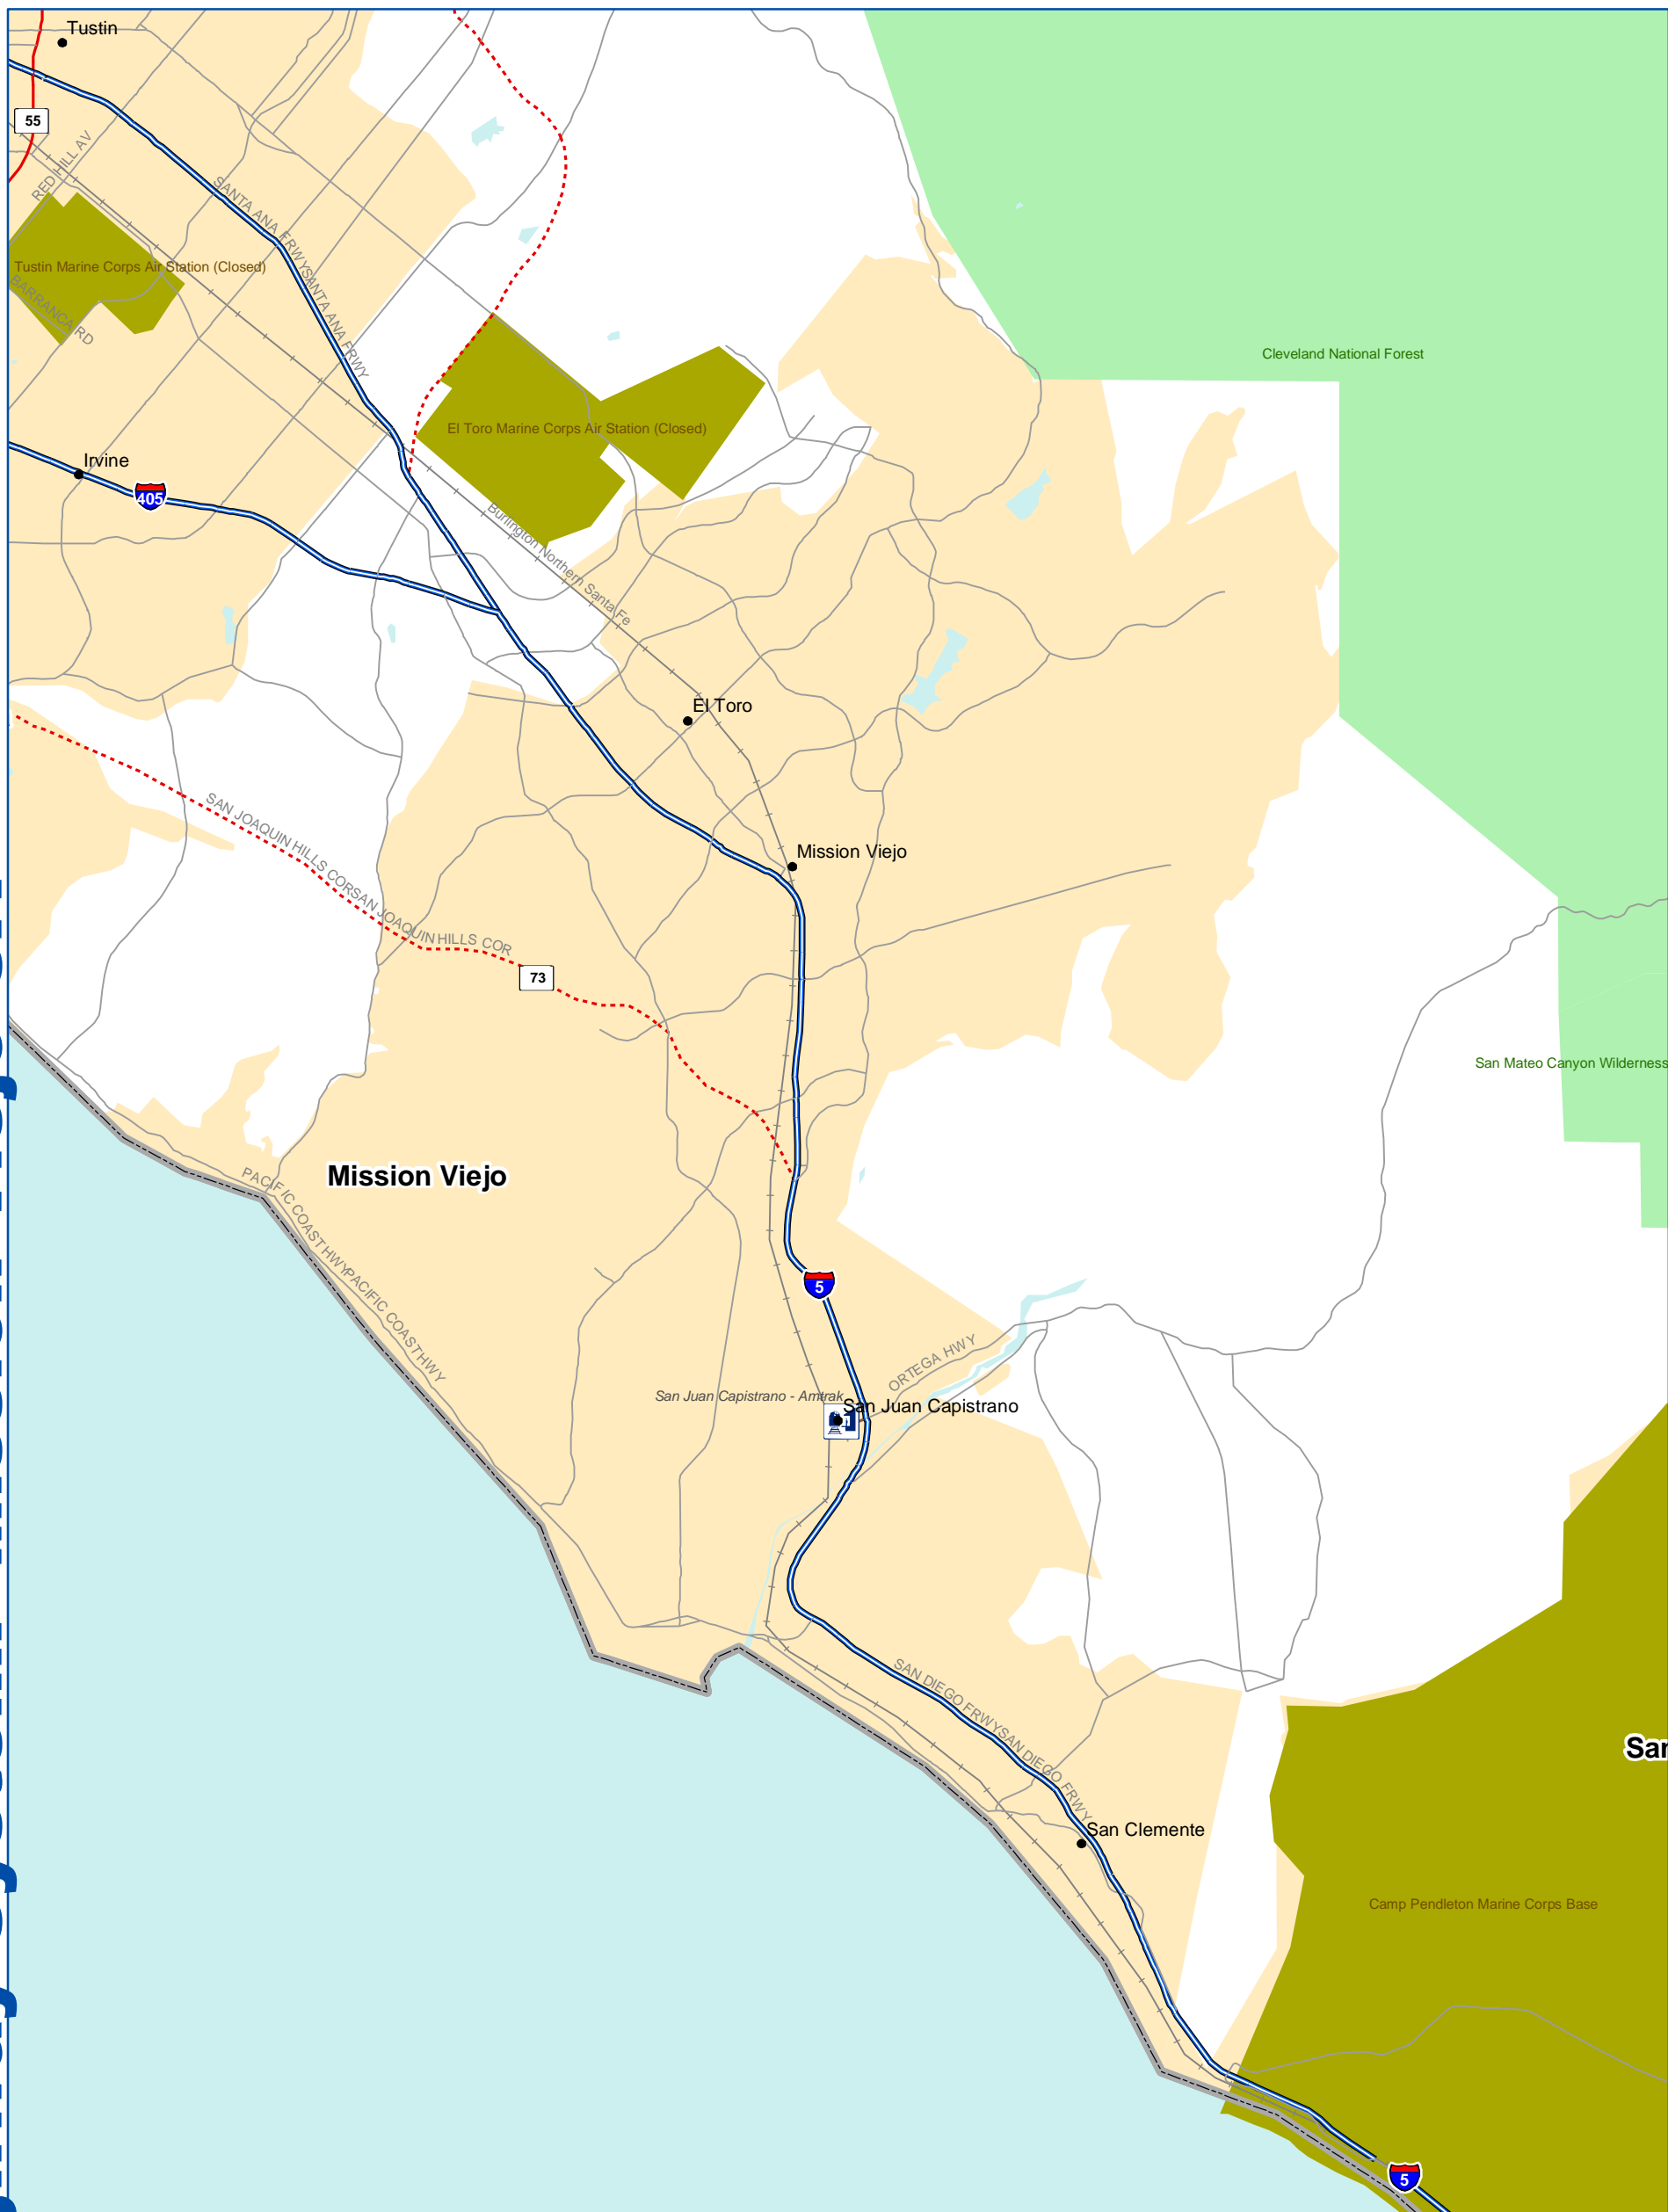

National Highway System: Mission Viejo CA

U.S. Department of Transportation
Federal Highway Administration

Eisenhower Interstate System	Census Urbanized Areas	Airport	Multipurpose Passenger Facility
Other NHS Routes	Indian Reservation	Intercity Bus Terminal	Port Terminal
Non-Interstate STRAHNET Route	Department of Defense	Ferry Terminal	Truck/Rail Facility
Major STRAHNET Connector	National Forest	Truck/Pipeline Terminal	AMTRAK Station
Intermodal Connector	National Park Service		Public Transit Station
Unbuilt NHS Routes	Water		
Other Roads (not on NHS)			
Railroad			