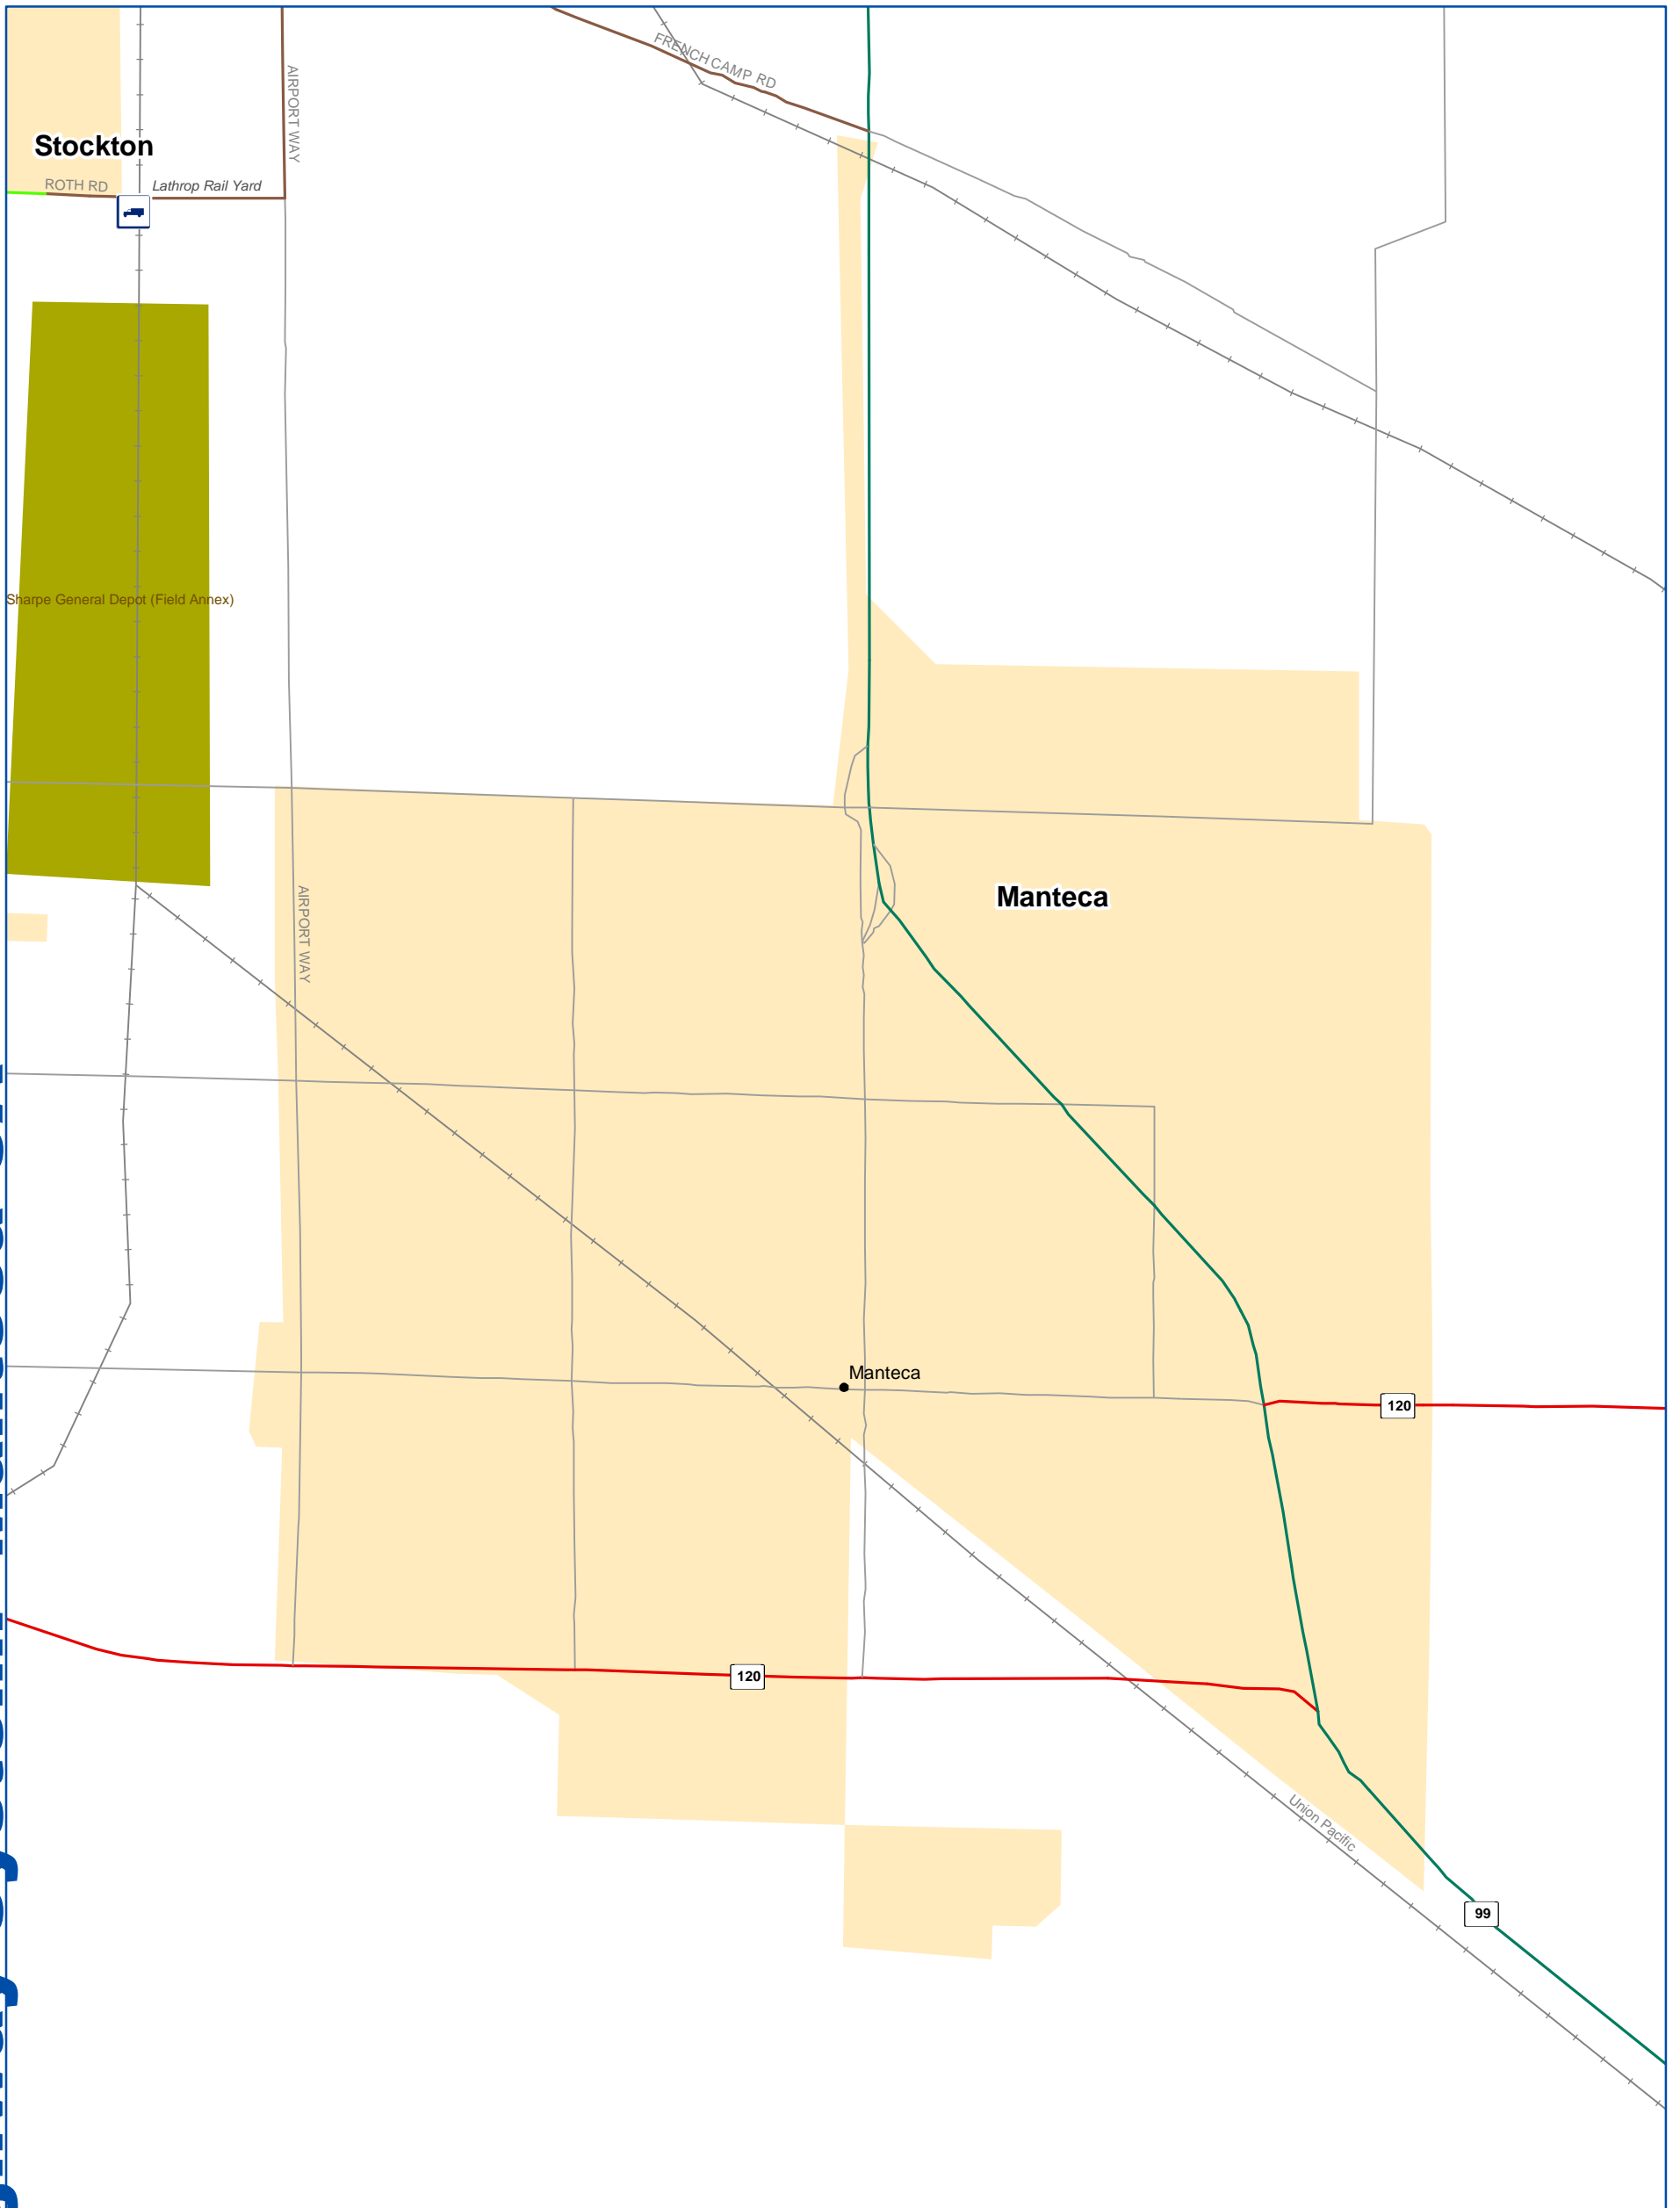

National Highway System: Manteca CA

U.S. Department of Transportation
Federal Highway Administration

Eisenhower Interstate System	Census Urbanized Areas	Airport	Multipurpose Passenger Facility
Other NHS Routes	Indian Reservation	Intercity Bus Terminal	Port Terminal
Non-Interstate STRAHNET Route	Department of Defense	Ferry Terminal	Truck/Rail Facility
Major STRAHNET Connector	National Forest	Truck/Pipeline Terminal	AMTRAK Station
Intermodal Connector	National Park Service		Public Transit Station
Unbuilt NHS Routes	Water		
Other Roads (not on NHS)			
Railroad			

0 0.5 1 Miles

0 0.5 1 Kilometers