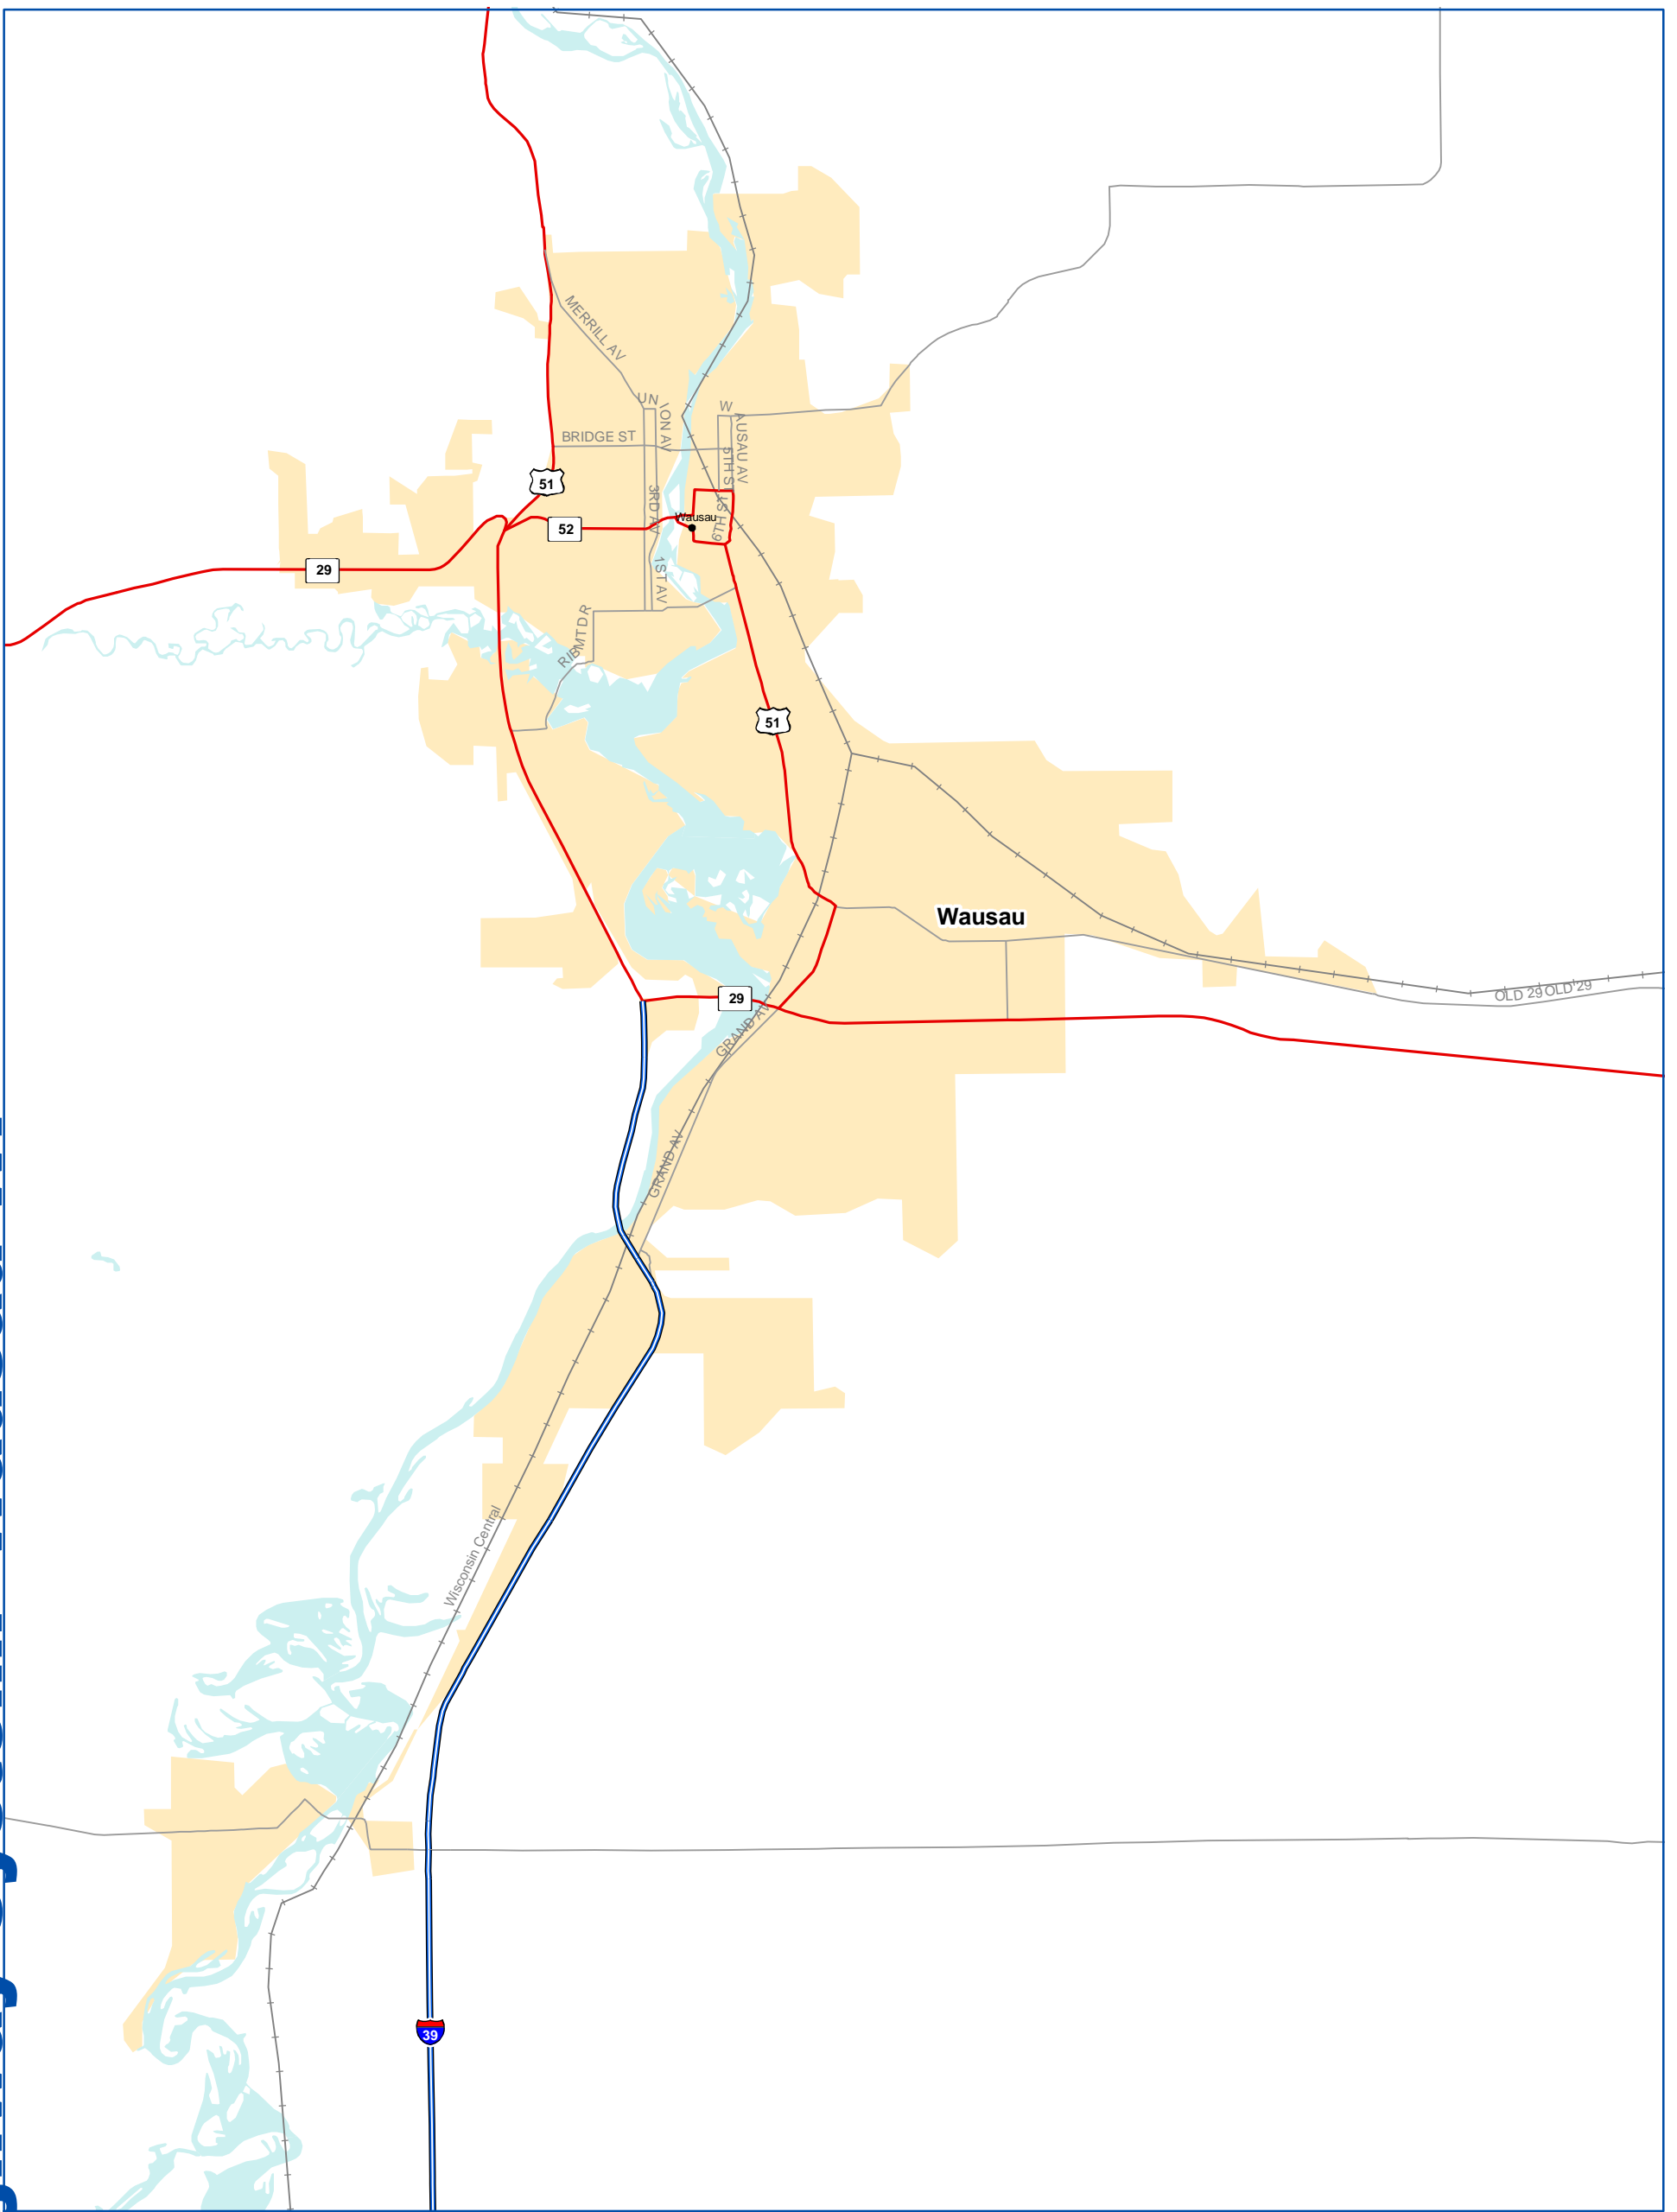

National Highway System: Wausau WI

U.S. Department of Transportation
Federal Highway Administration

| | | | |
|-------------------------------|------------------------|-------------------------|---------------------------------|
| Eisenhower Interstate System | Census Urbanized Areas | Airport | Multipurpose Passenger Facility |
| Other NHS Routes | Indian Reservation | Intercity Bus Terminal | Port Terminal |
| Non-Interstate STRAHNET Route | Department of Defense | Ferry Terminal | Truck/Rail Facility |
| Major STRAHNET Connector | National Forest | Truck/Pipeline Terminal | AMTRAK Station |
| Intermodal Connector | National Park Service | | Public Transit Station |
| Unbuilt NHS Routes | Water | | |
| Other Roads (not on NHS) | | | |
| Railroad | | | |