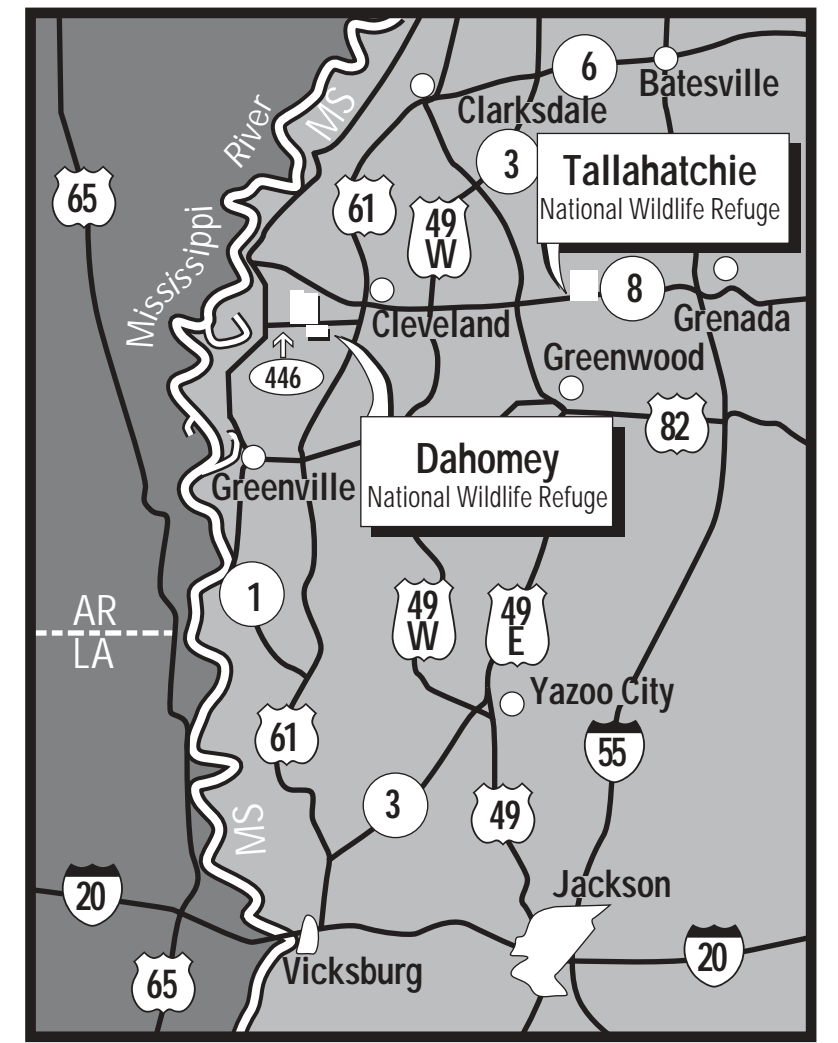

Dahomey

National Wildlife Refuge

Tallahatchie

National Wildlife Refuge

Open to hunting south of highway 8

SCALE IN MILES

Marshall County

Boliver County

Sunflower County

Quitman County

4 0 4 8 Miles

Legend

8 0 8 Miles