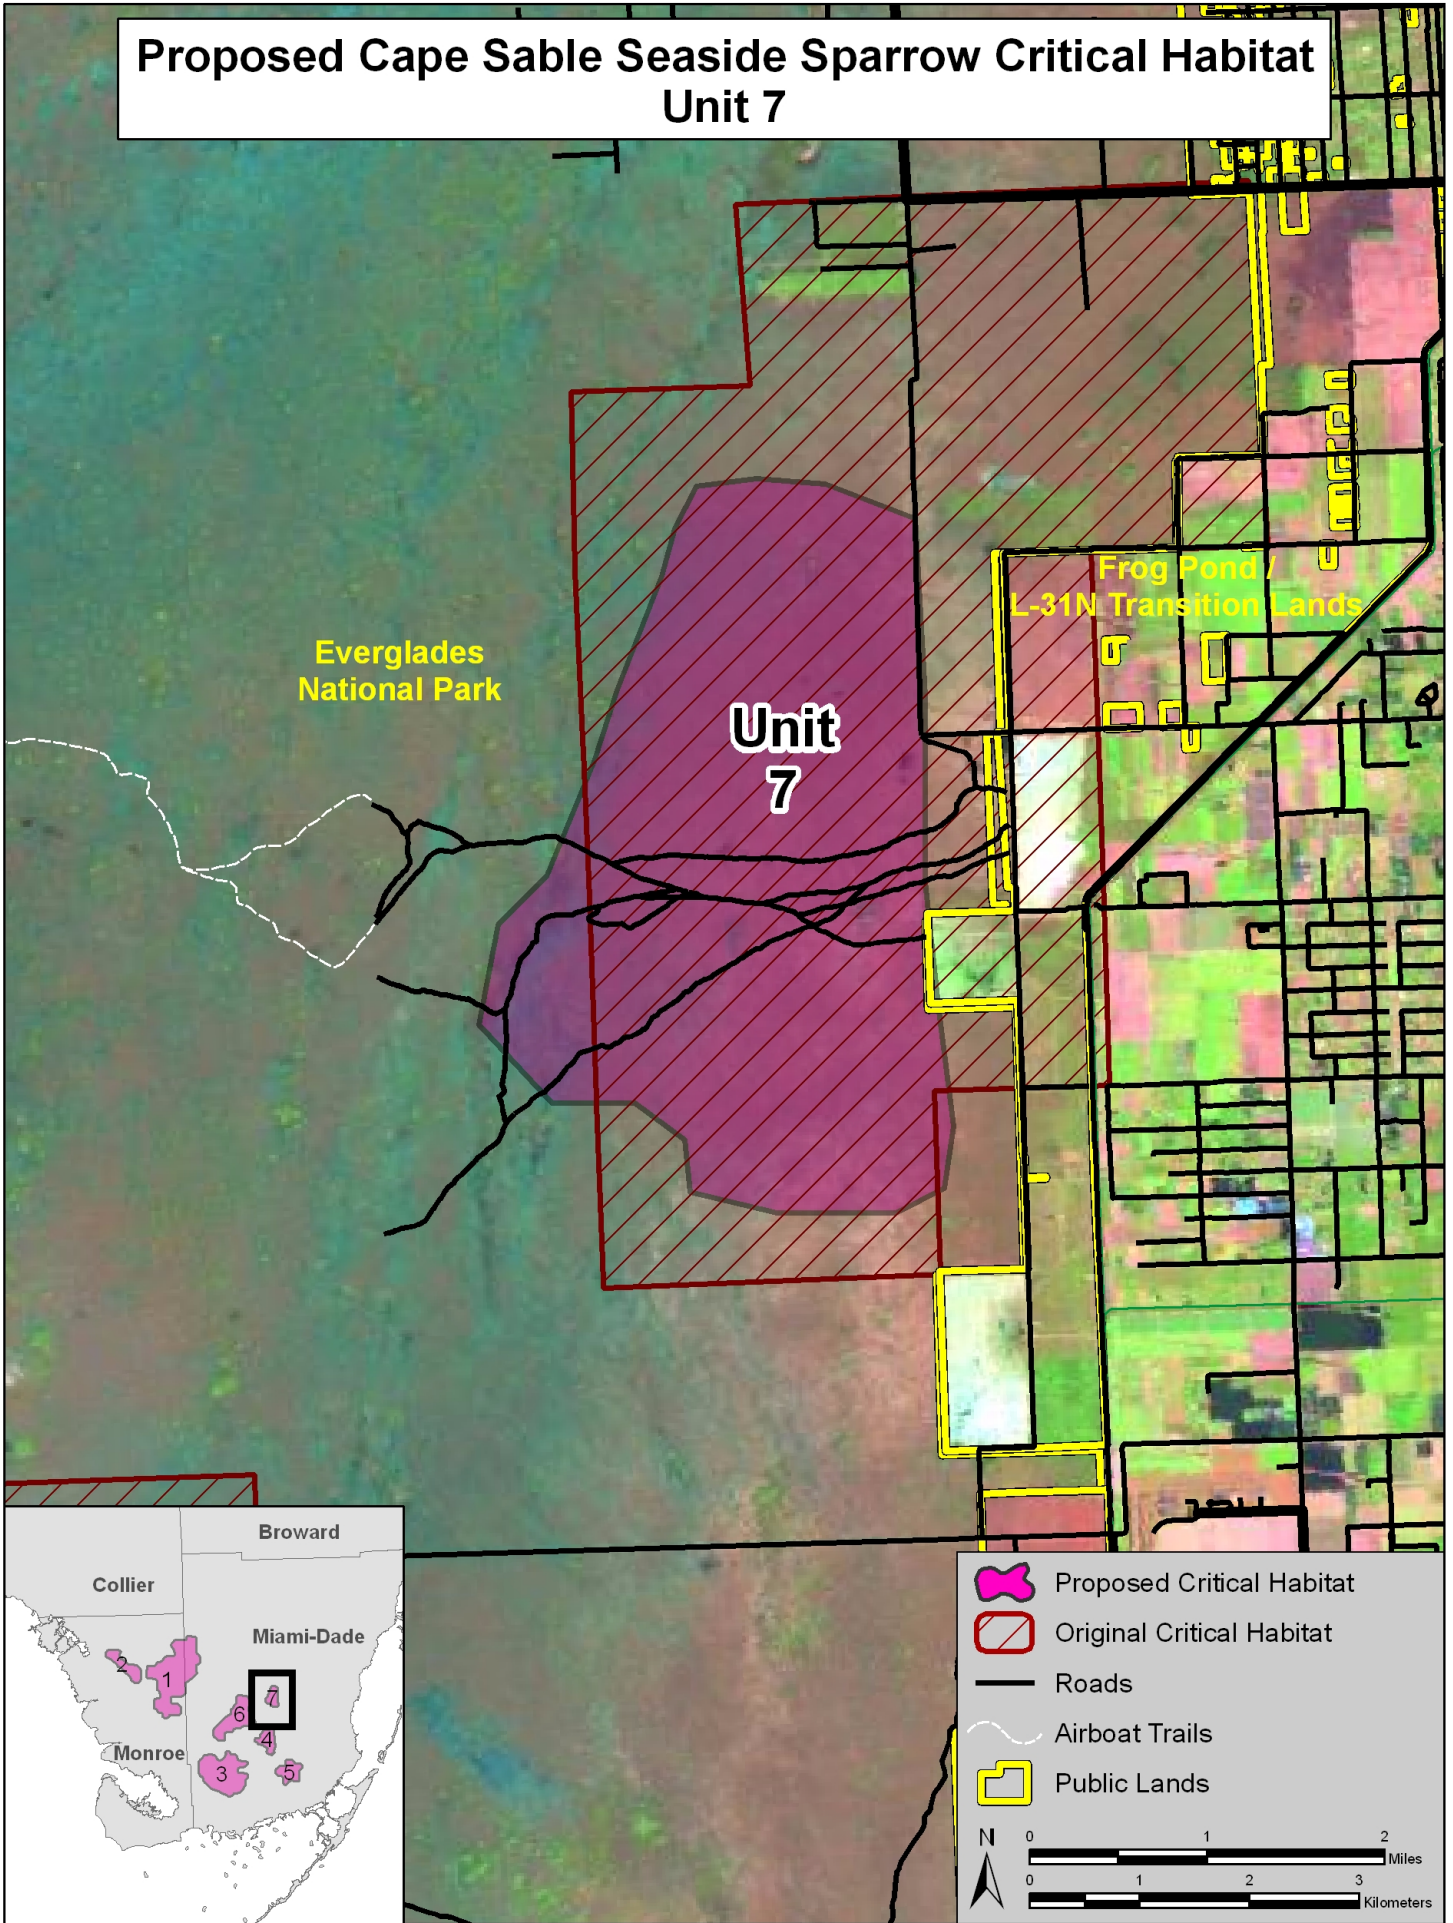

Proposed Cape Sable Seaside Sparrow Critical Habitat Unit 7

Everglades
National Park

Frog Pond /
L-31N Transition Lands

Unit
7

Broward

Collier

Miami-Dade

Monroe

 Proposed Critical Habitat

 Original Critical Habitat

 Roads

 Airboat Trails

 Public Lands

N

0 1 2
Miles

0 1 2 3
Kilometers