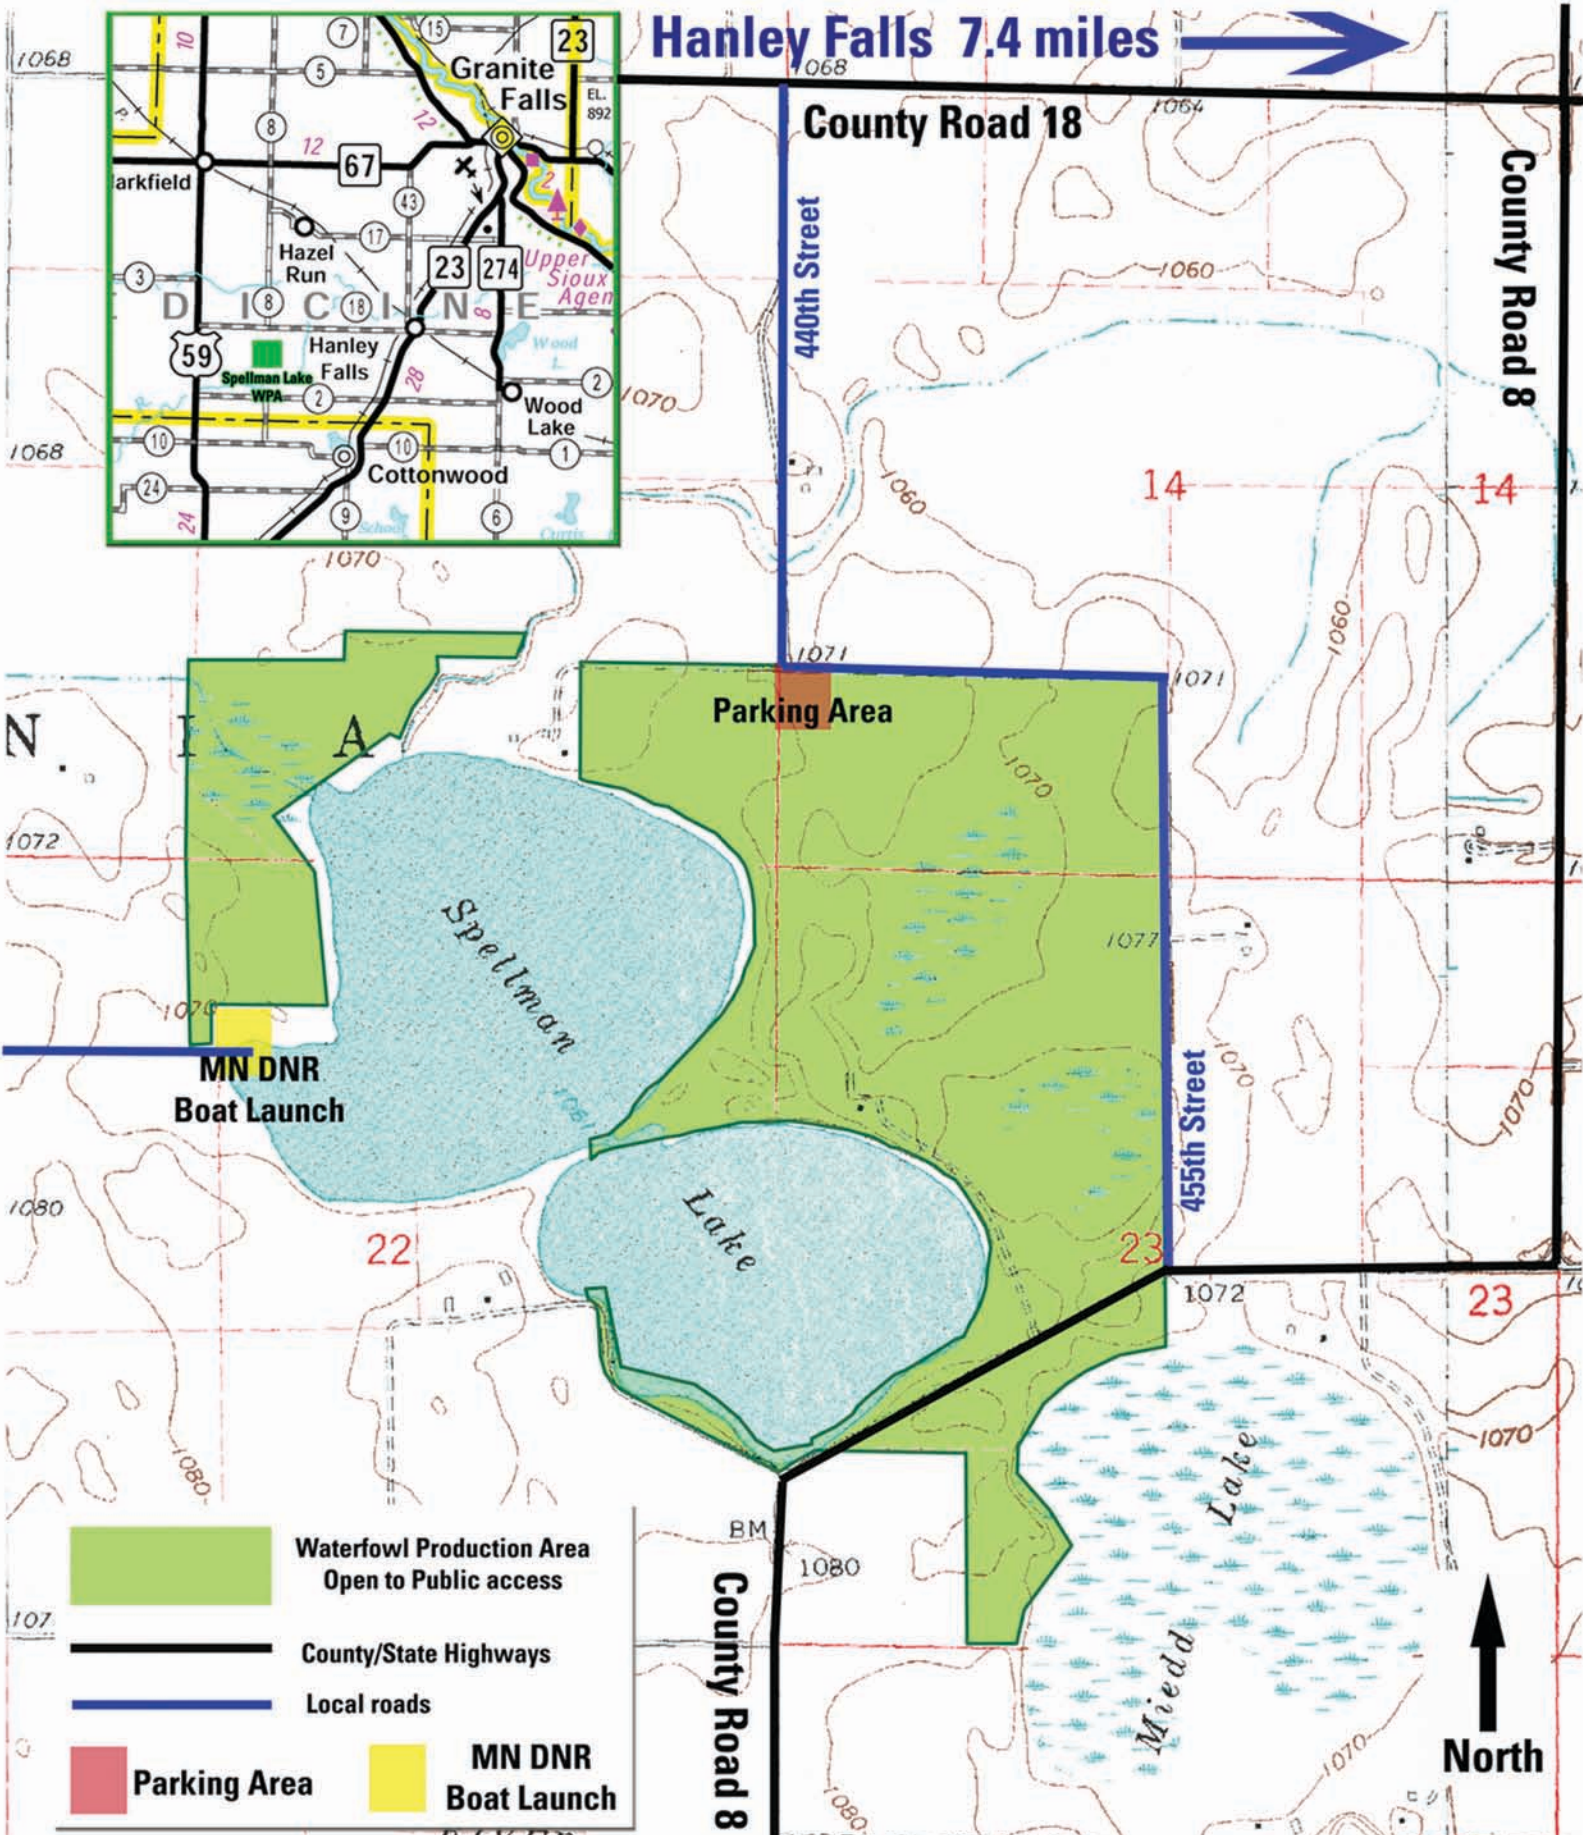

Spellman Lake Waterfowl Production Area Yellow Medicine County

Hanley Falls 7.4 miles

County Road 18

County Road 8

440th Street

14

14

Parking Area

MN DNR Boat Launch

455th Street

22

23

23

County Road 8

-  Waterfowl Production Area
Open to Public access
-  County/State Highways
-  Local roads
-  Parking Area
-  MN DNR Boat Launch