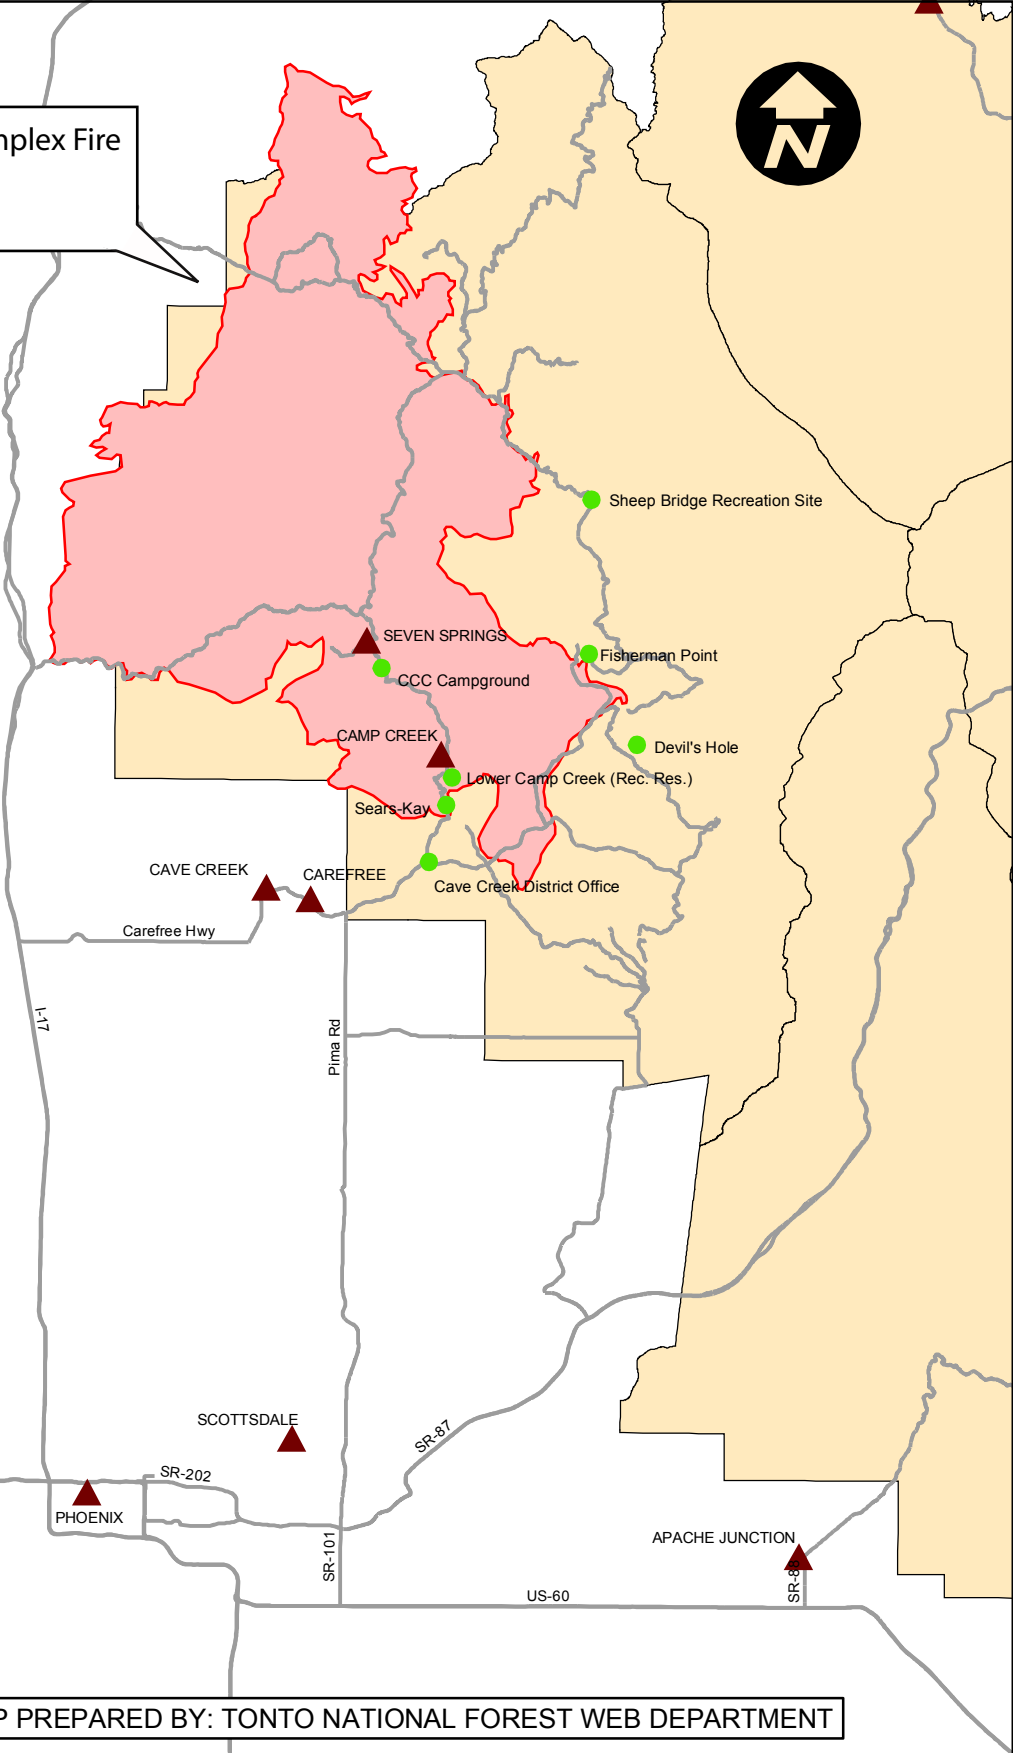

Cave Creek Complex Fire  
243,800 acres  
07/03/2005

MAP PREPARED BY: TONTO NATIONAL FOREST WEB DEPARTMENT