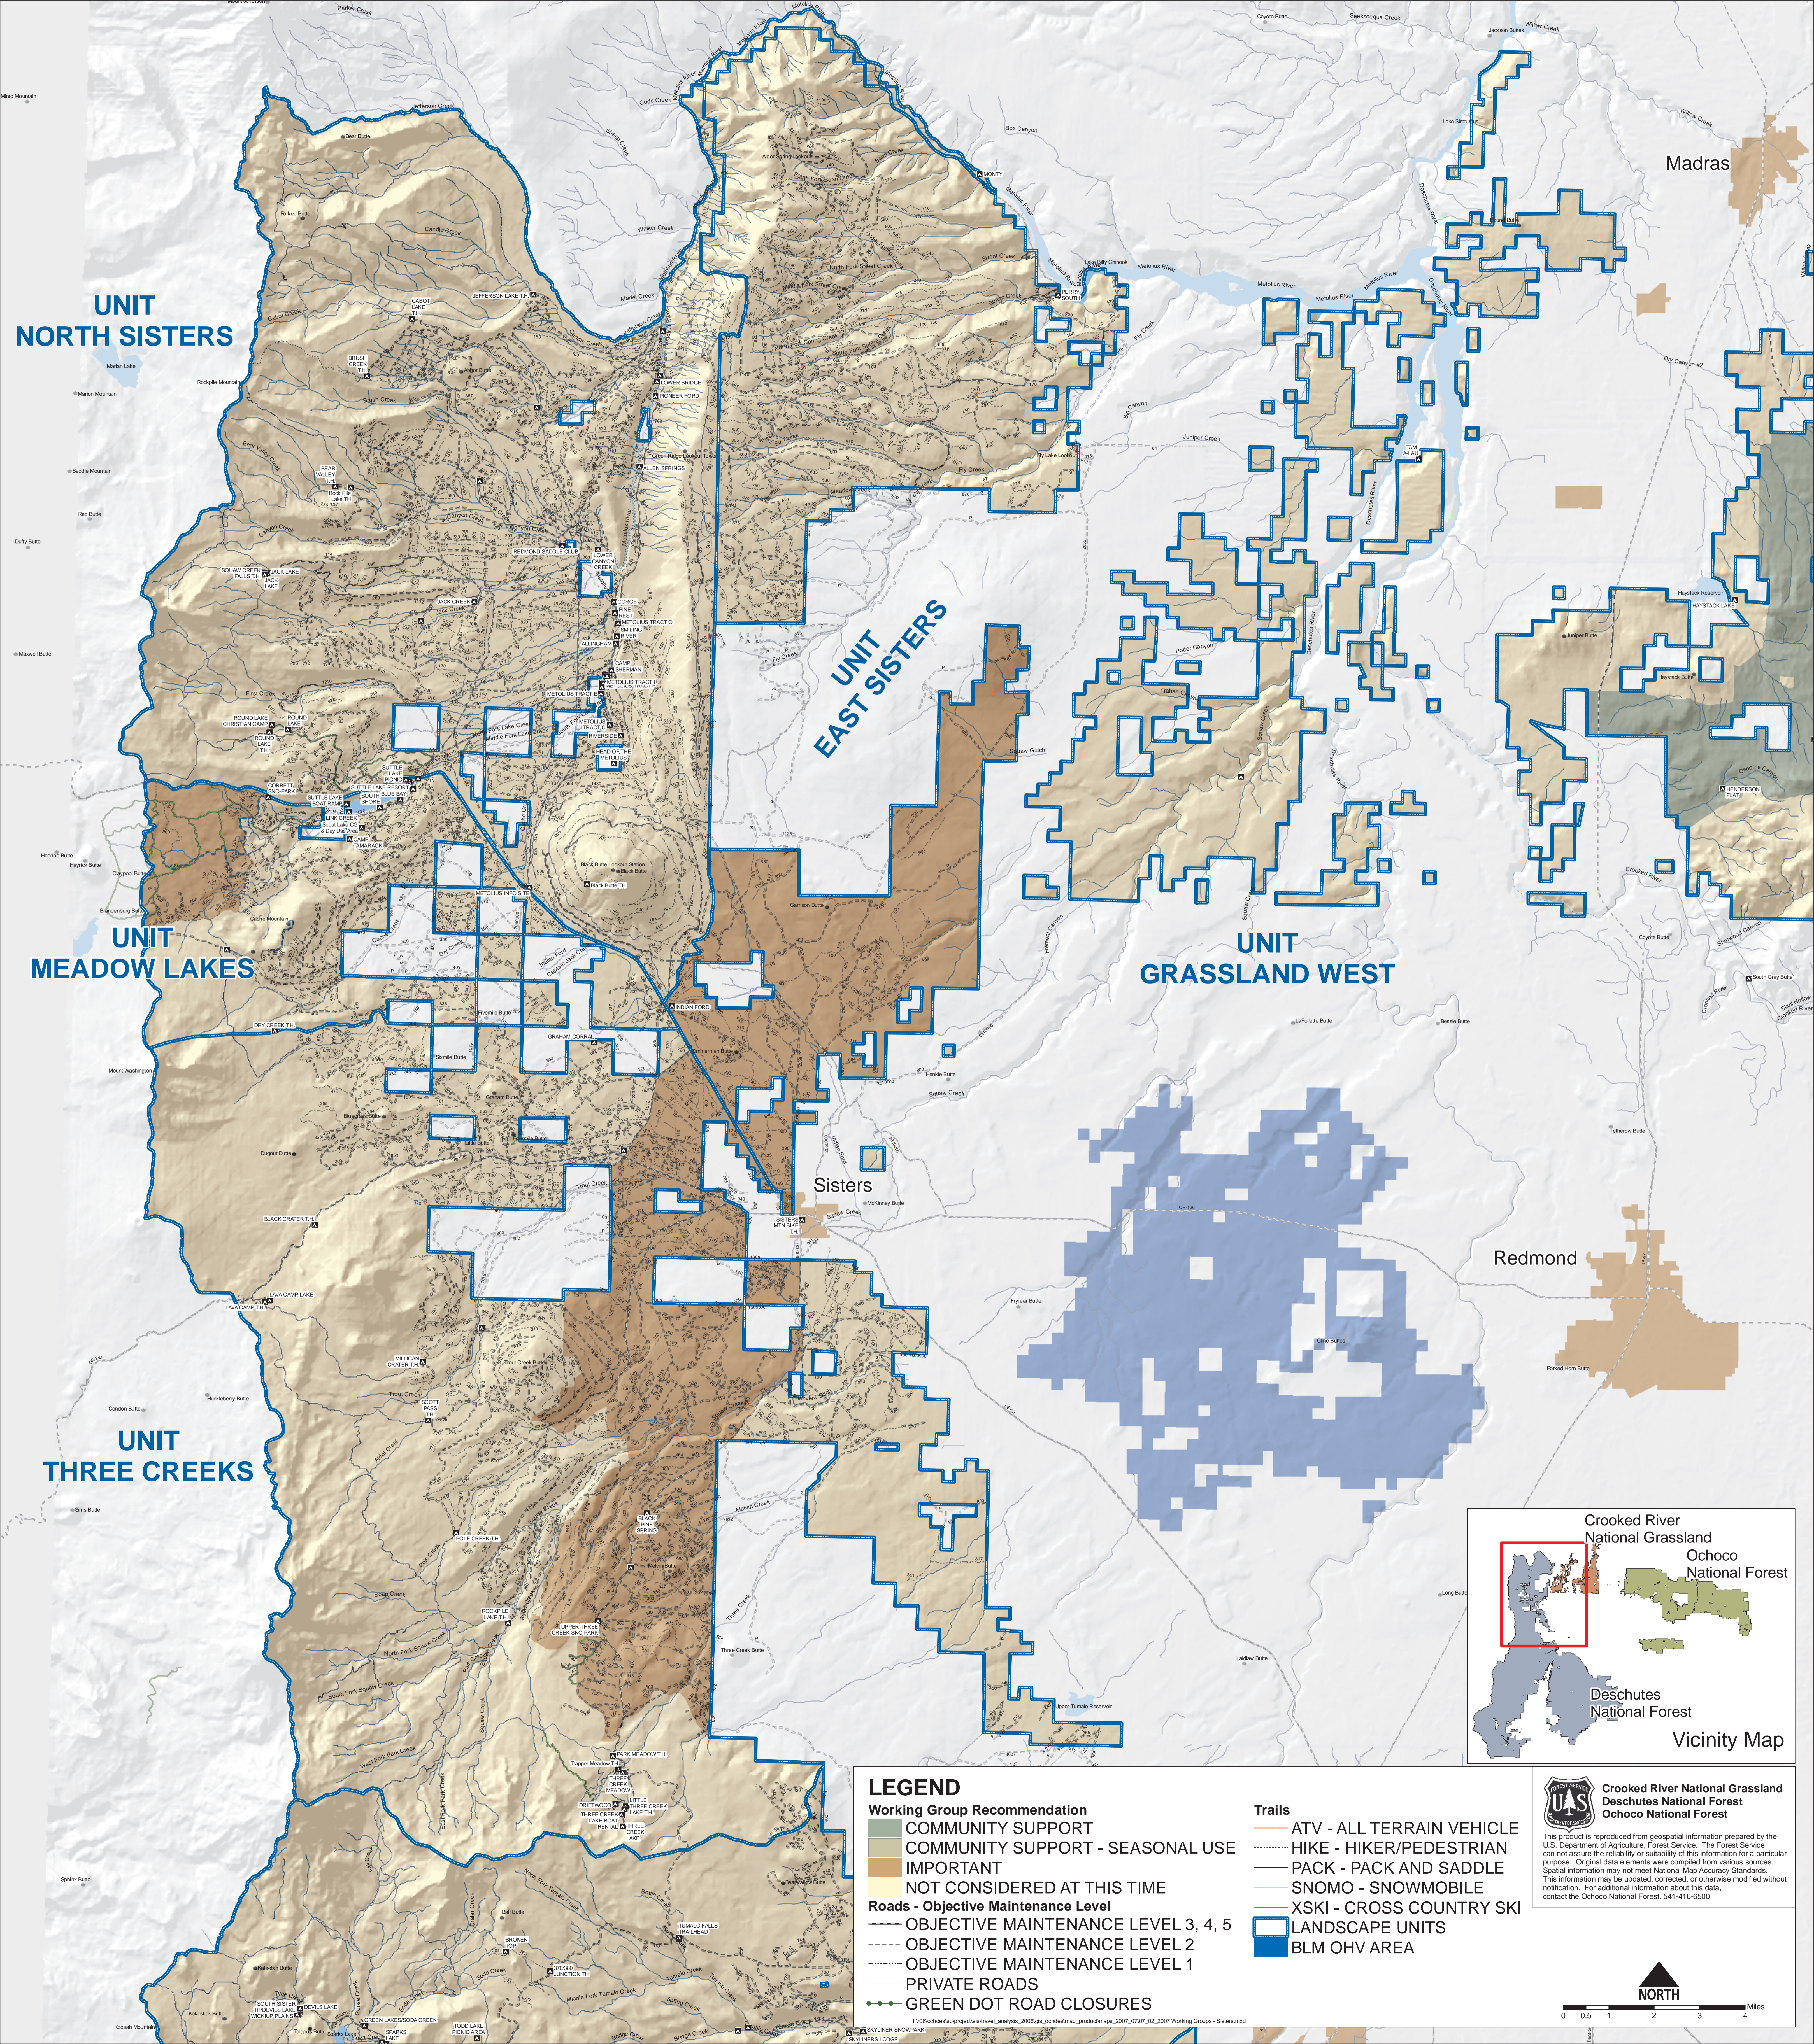

SISTERS RD, DESCHUTES NF WORKING GROUP RECOMMENDATIONS

**UNIT
NORTH SISTERS**

**UNIT
EAST SISTERS**

**UNIT
MEADOW LAKES**

**UNIT
GRASSLAND WEST**

**UNIT
THREE CREEKS**

Madras

Redmond

Sisters

LEGEND

1. **Working Group Recommendation**
2. COMMUNITY SUPPORT
   - COMMUNITY SUPPORT - SEASONAL USE
   - IMPORTANT
   - NOT CONSIDERED AT THIS TIME
3. **Roads - Objective Maintenance Level**
4. OBJECTIVE MAINTENANCE LEVEL 3, 4, 5
   - OBJECTIVE MAINTENANCE LEVEL 2
   - OBJECTIVE MAINTENANCE LEVEL 1
   - PRIVATE ROADS
   - GREEN DOT ROAD CLOSURES

1. **Trails**
2. ATV - ALL TERRAIN VEHICLE
   - HIKE - HIKER/PEDESTRIAN
   - PACK - PACK AND SADDLE
   - SNOMO - SNOWMOBILE
   - XSKI - CROSS COUNTRY SKI
3. **Landscape Units**
4. BLM OHV AREA