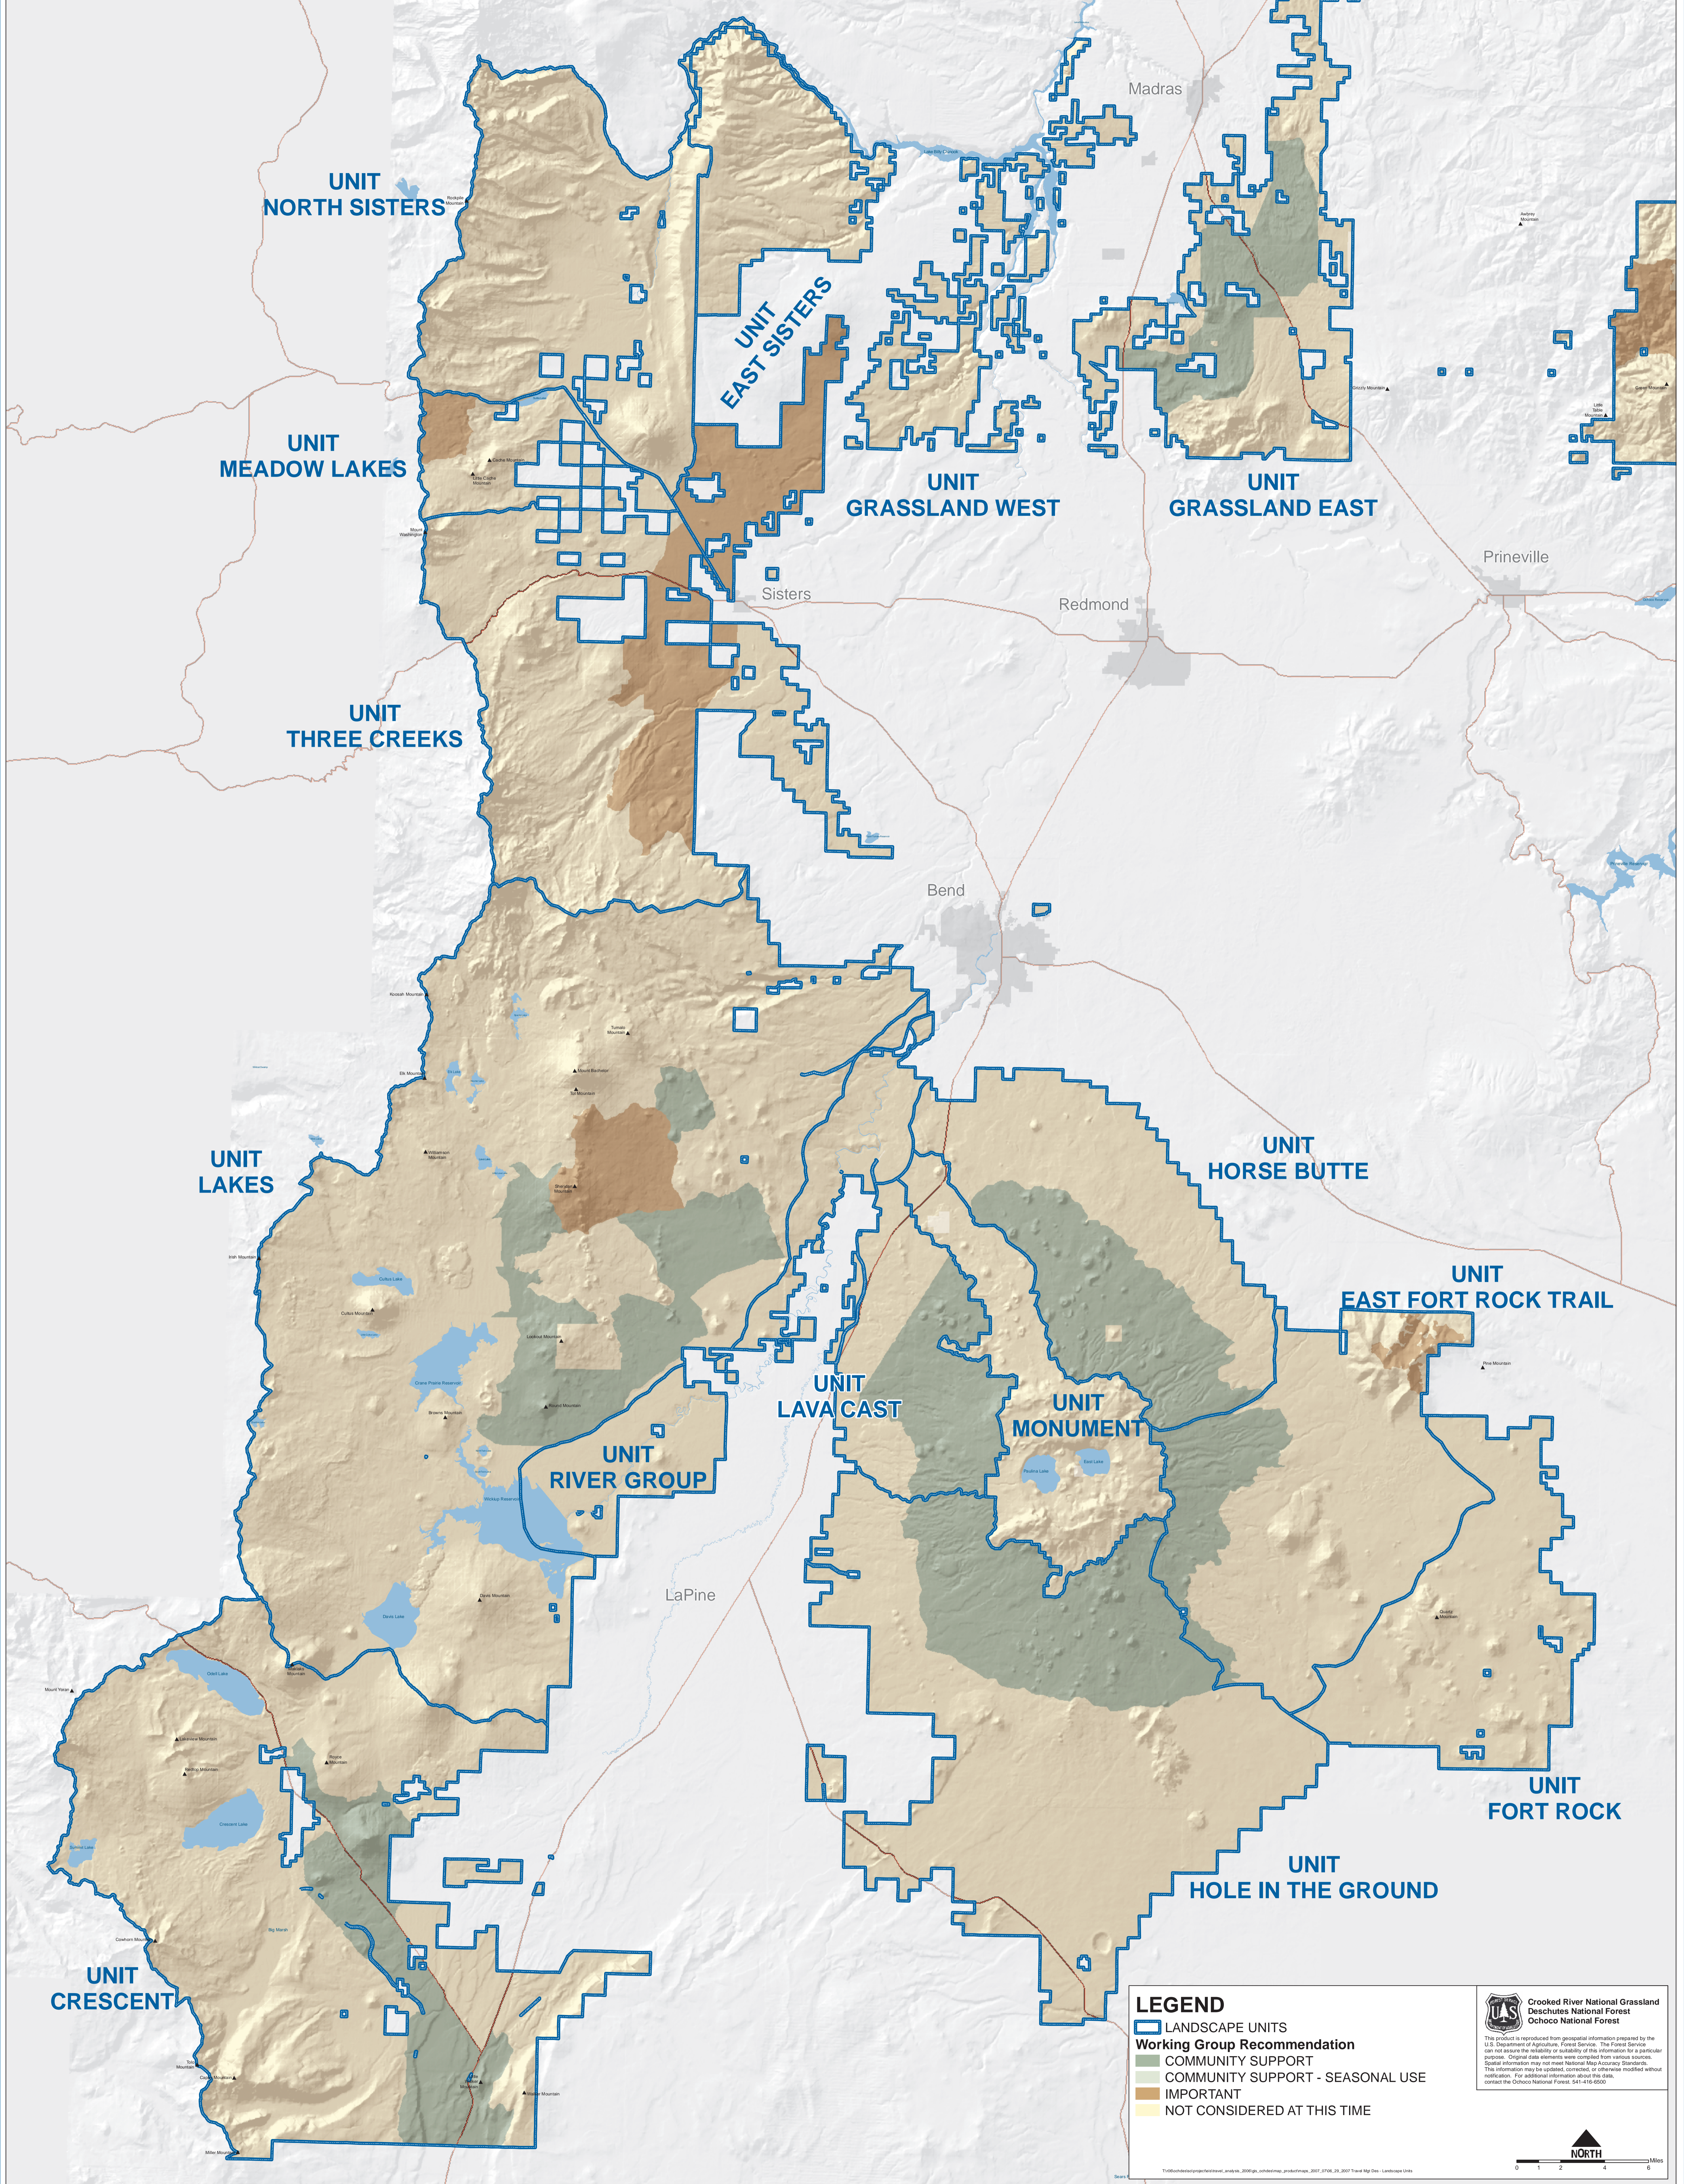

LANDSCAPE UNITS

Travel Management Project
Deschutes National Forest

LEGEND

- LANDSCAPE UNITS
- Working Group Recommendation
  - COMMUNITY SUPPORT
  - COMMUNITY SUPPORT - SEASONAL USE
  - IMPORTANT
  - NOT CONSIDERED AT THIS TIME