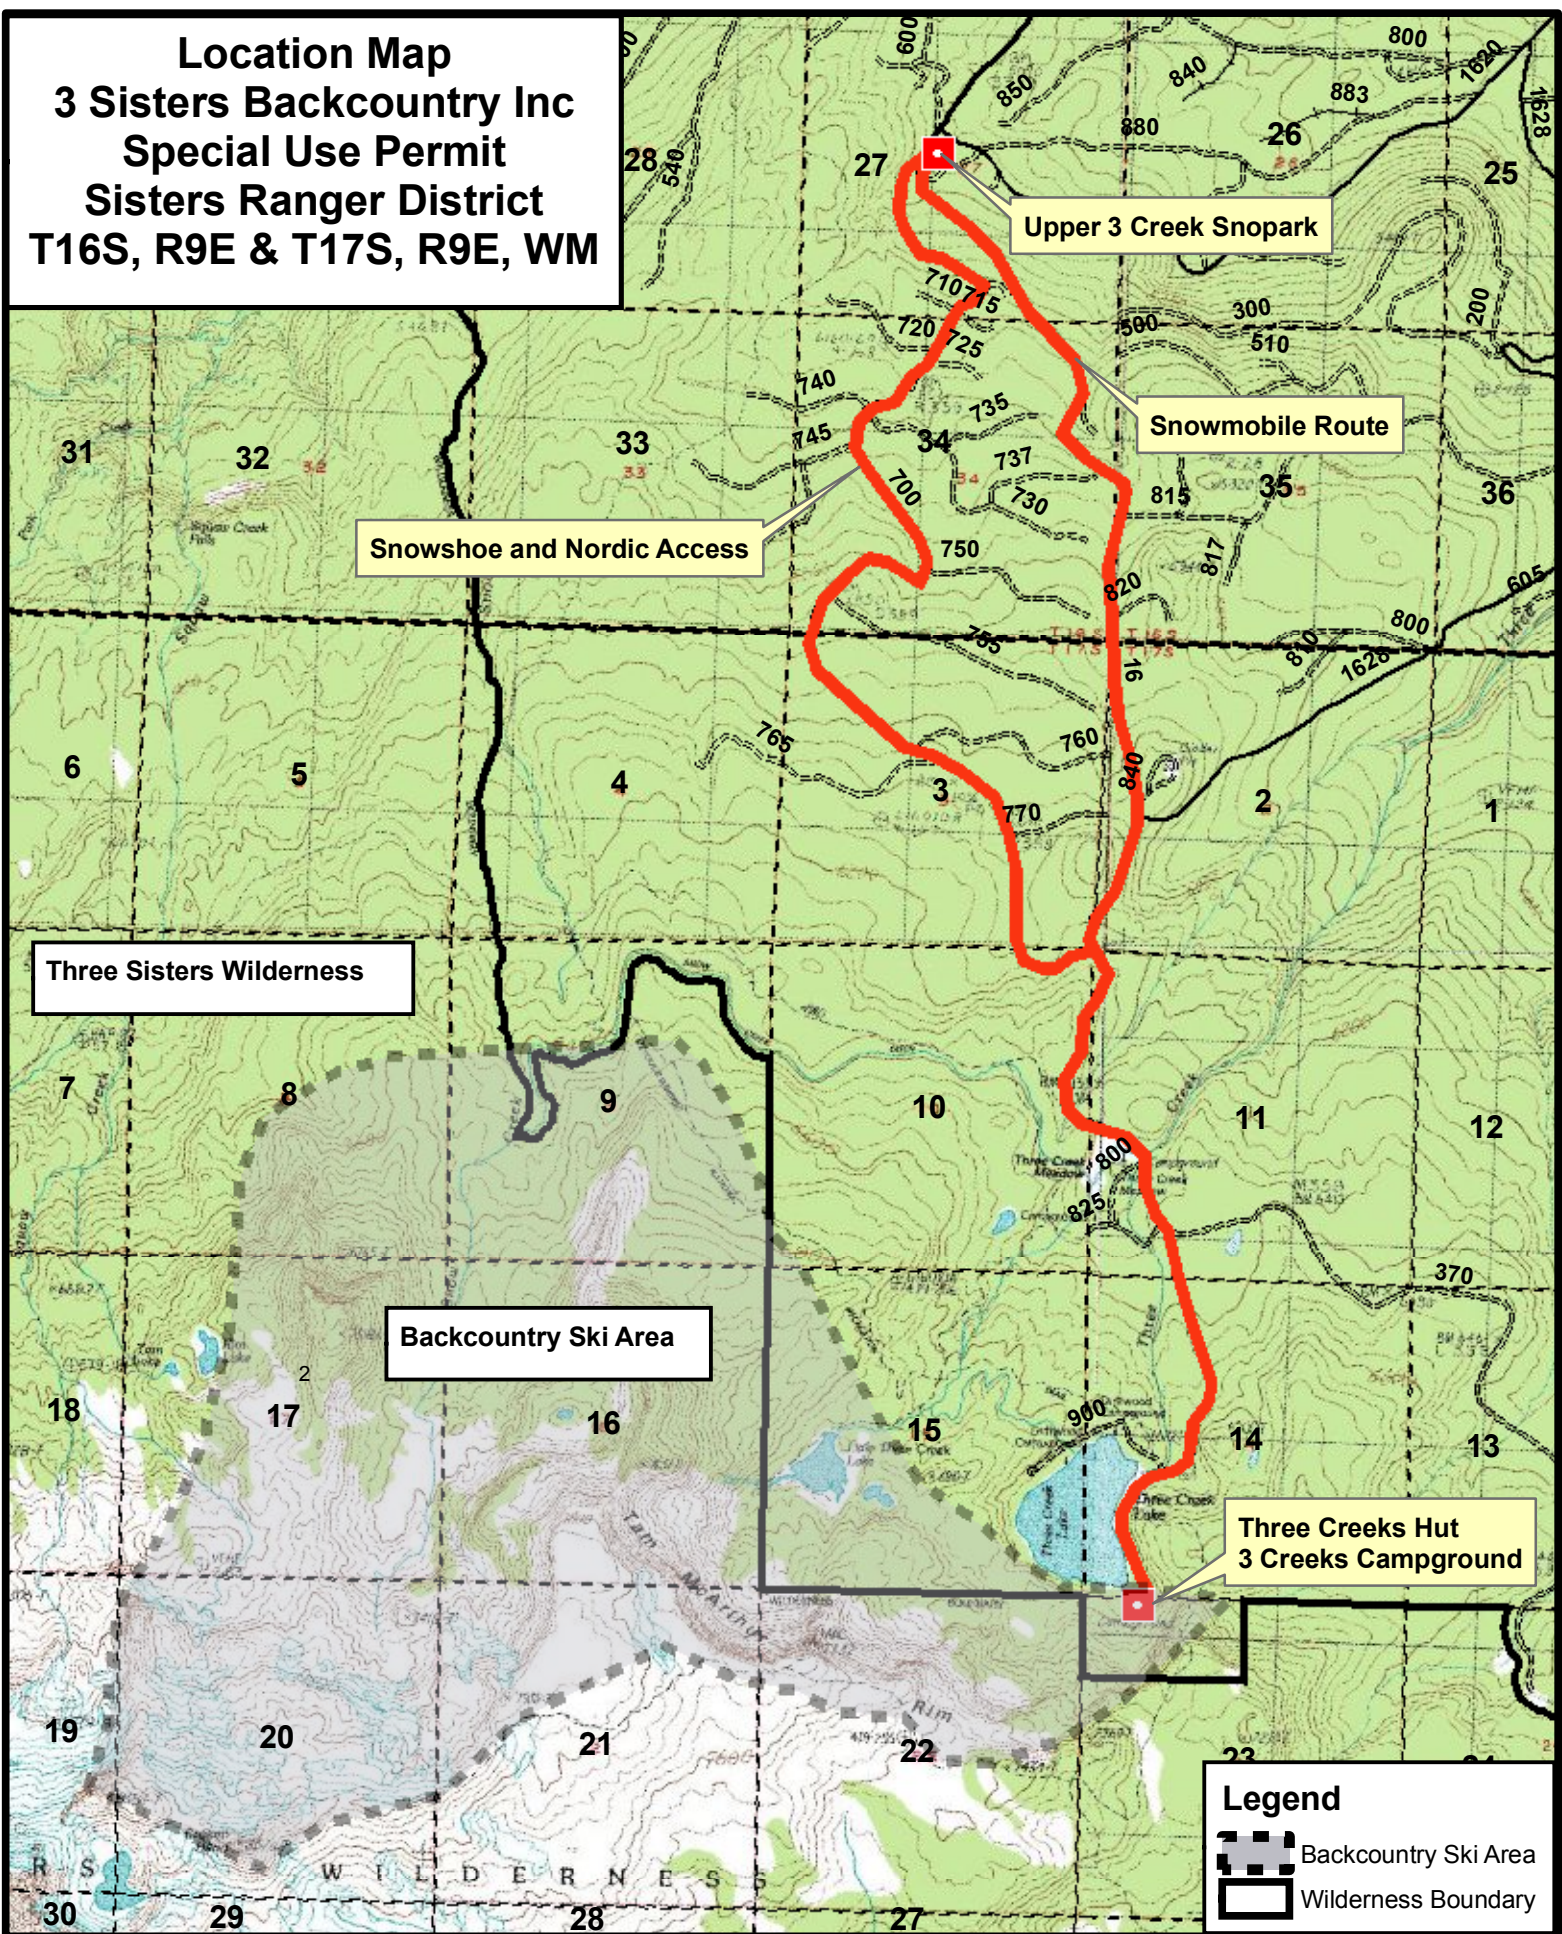

**Location Map**  
**3 Sisters Backcountry Inc**  
**Special Use Permit**  
**Sisters Ranger District**  
**T16S, R9E & T17S, R9E, WM**

Three Sisters Wilderness

Snowshoe and Nordic Access

Upper 3 Creek Snopark

Snowmobile Route

Backcountry Ski Area

Three Creeks Hut  
 3 Creeks Campground

**Legend**

-  Backcountry Ski Area
-  Wilderness Boundary

3-18-09  
 JS