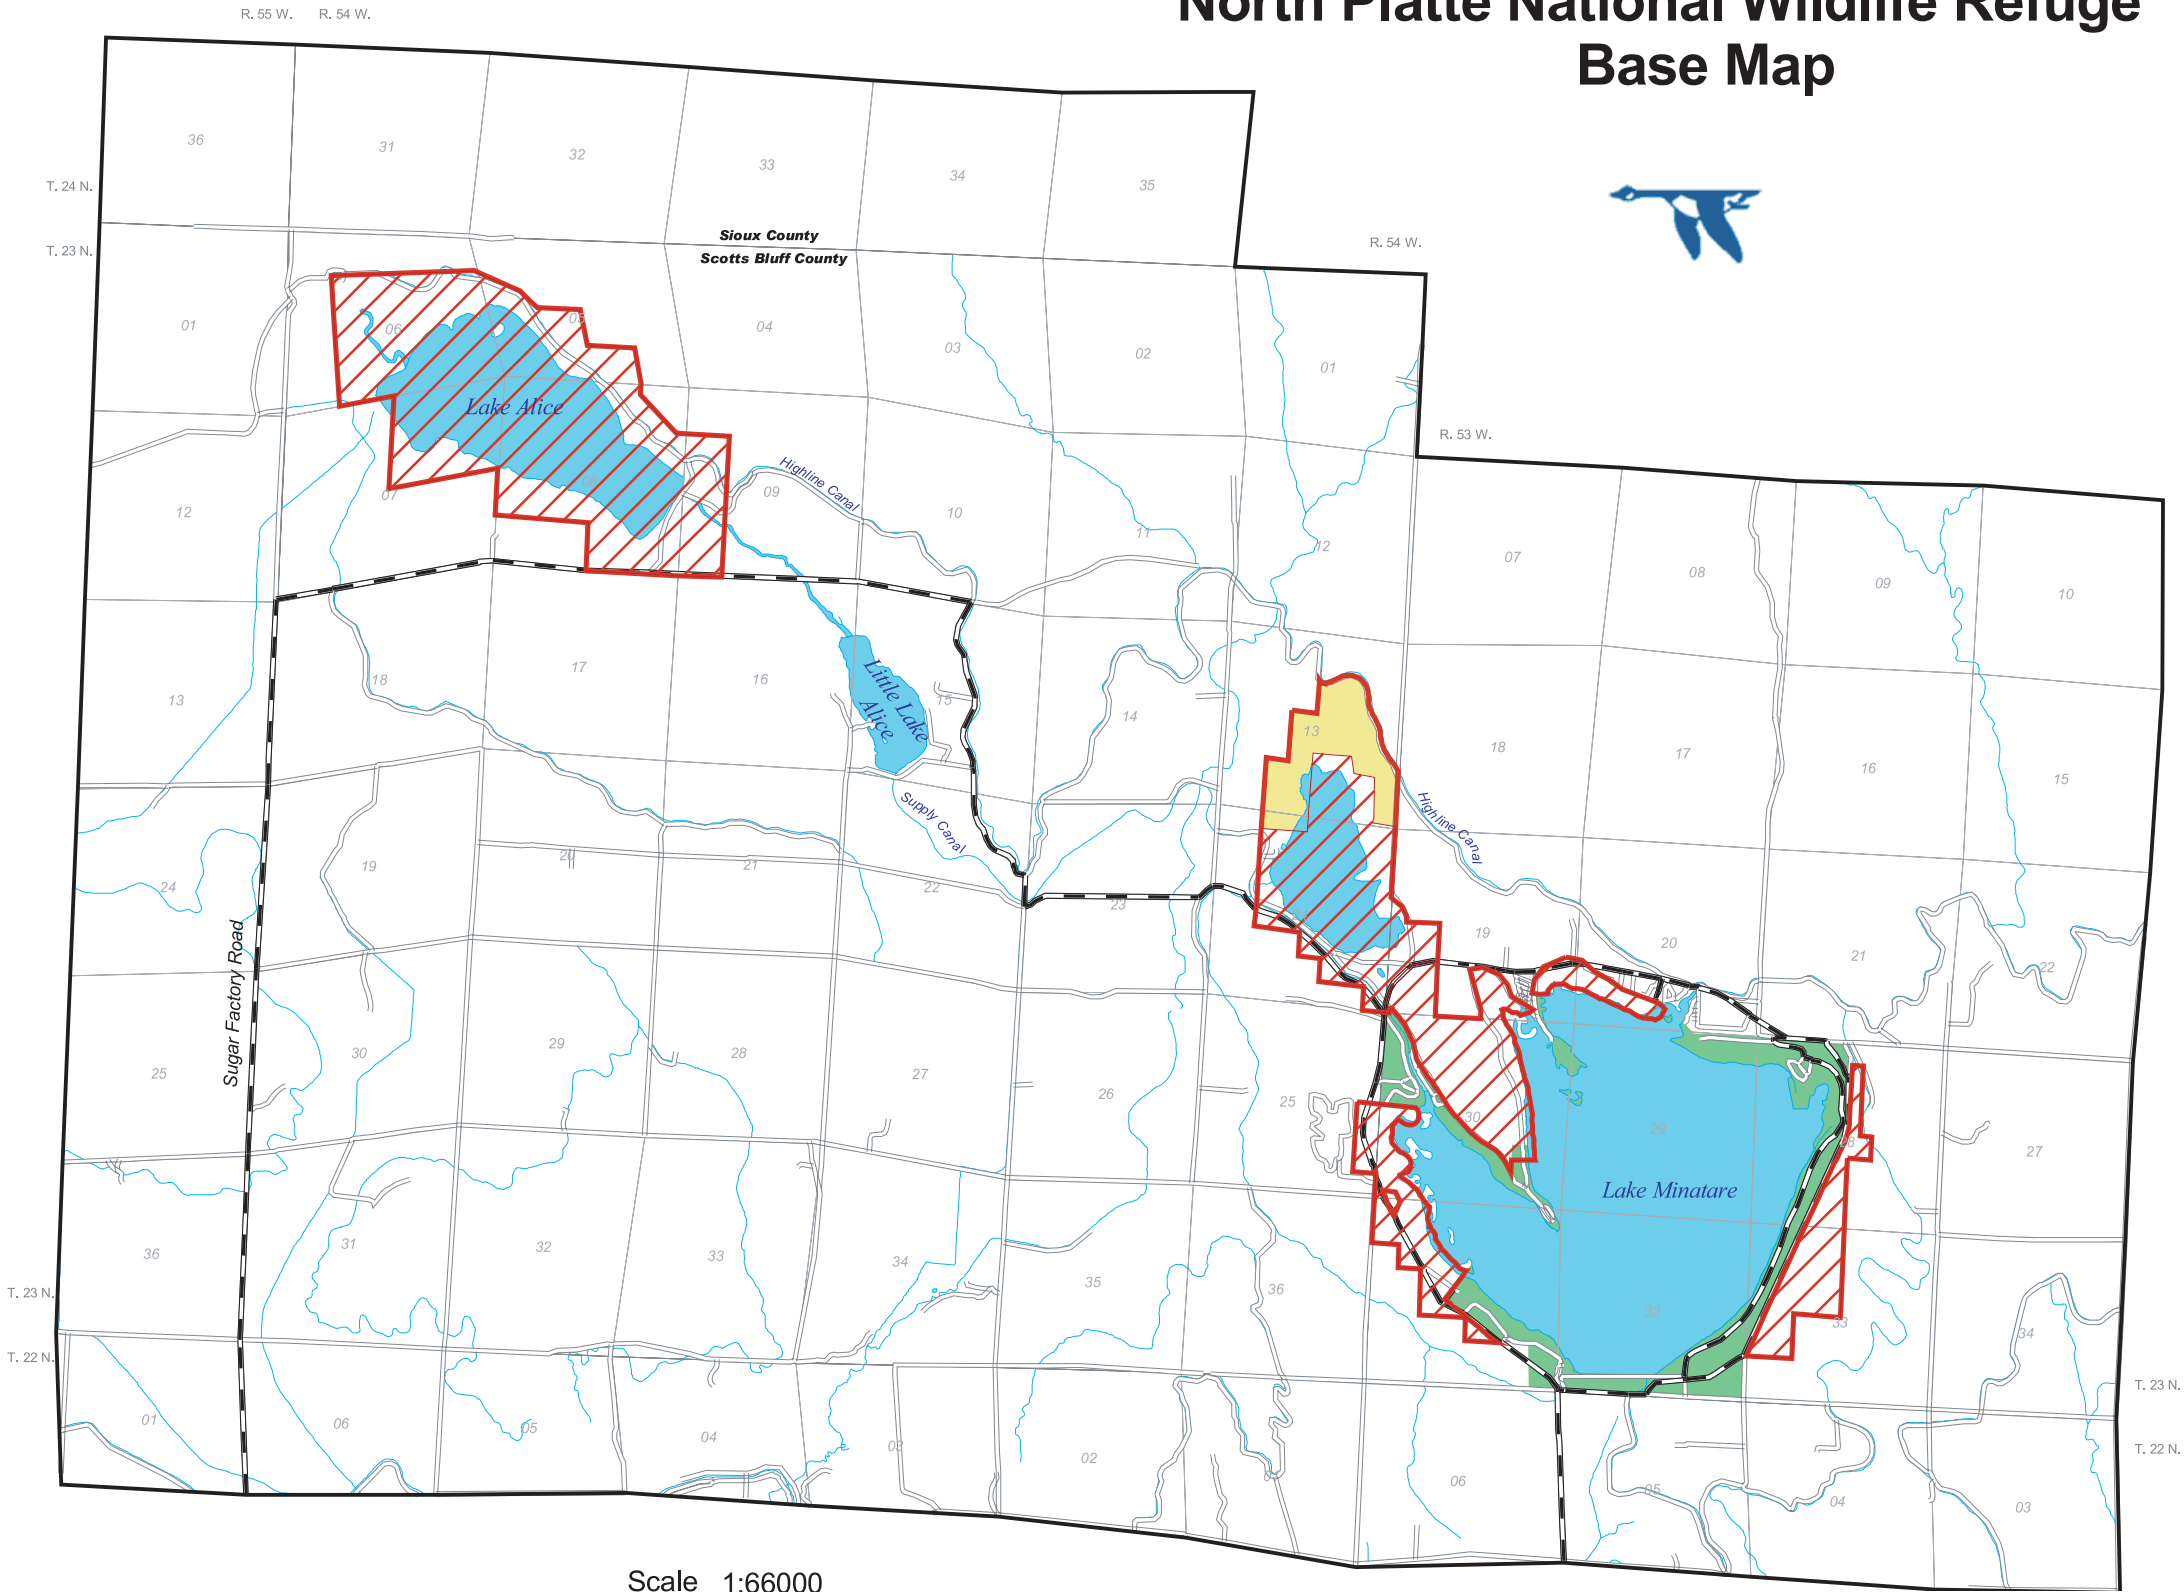

Scale 1:66000

Map # 2 Base Map