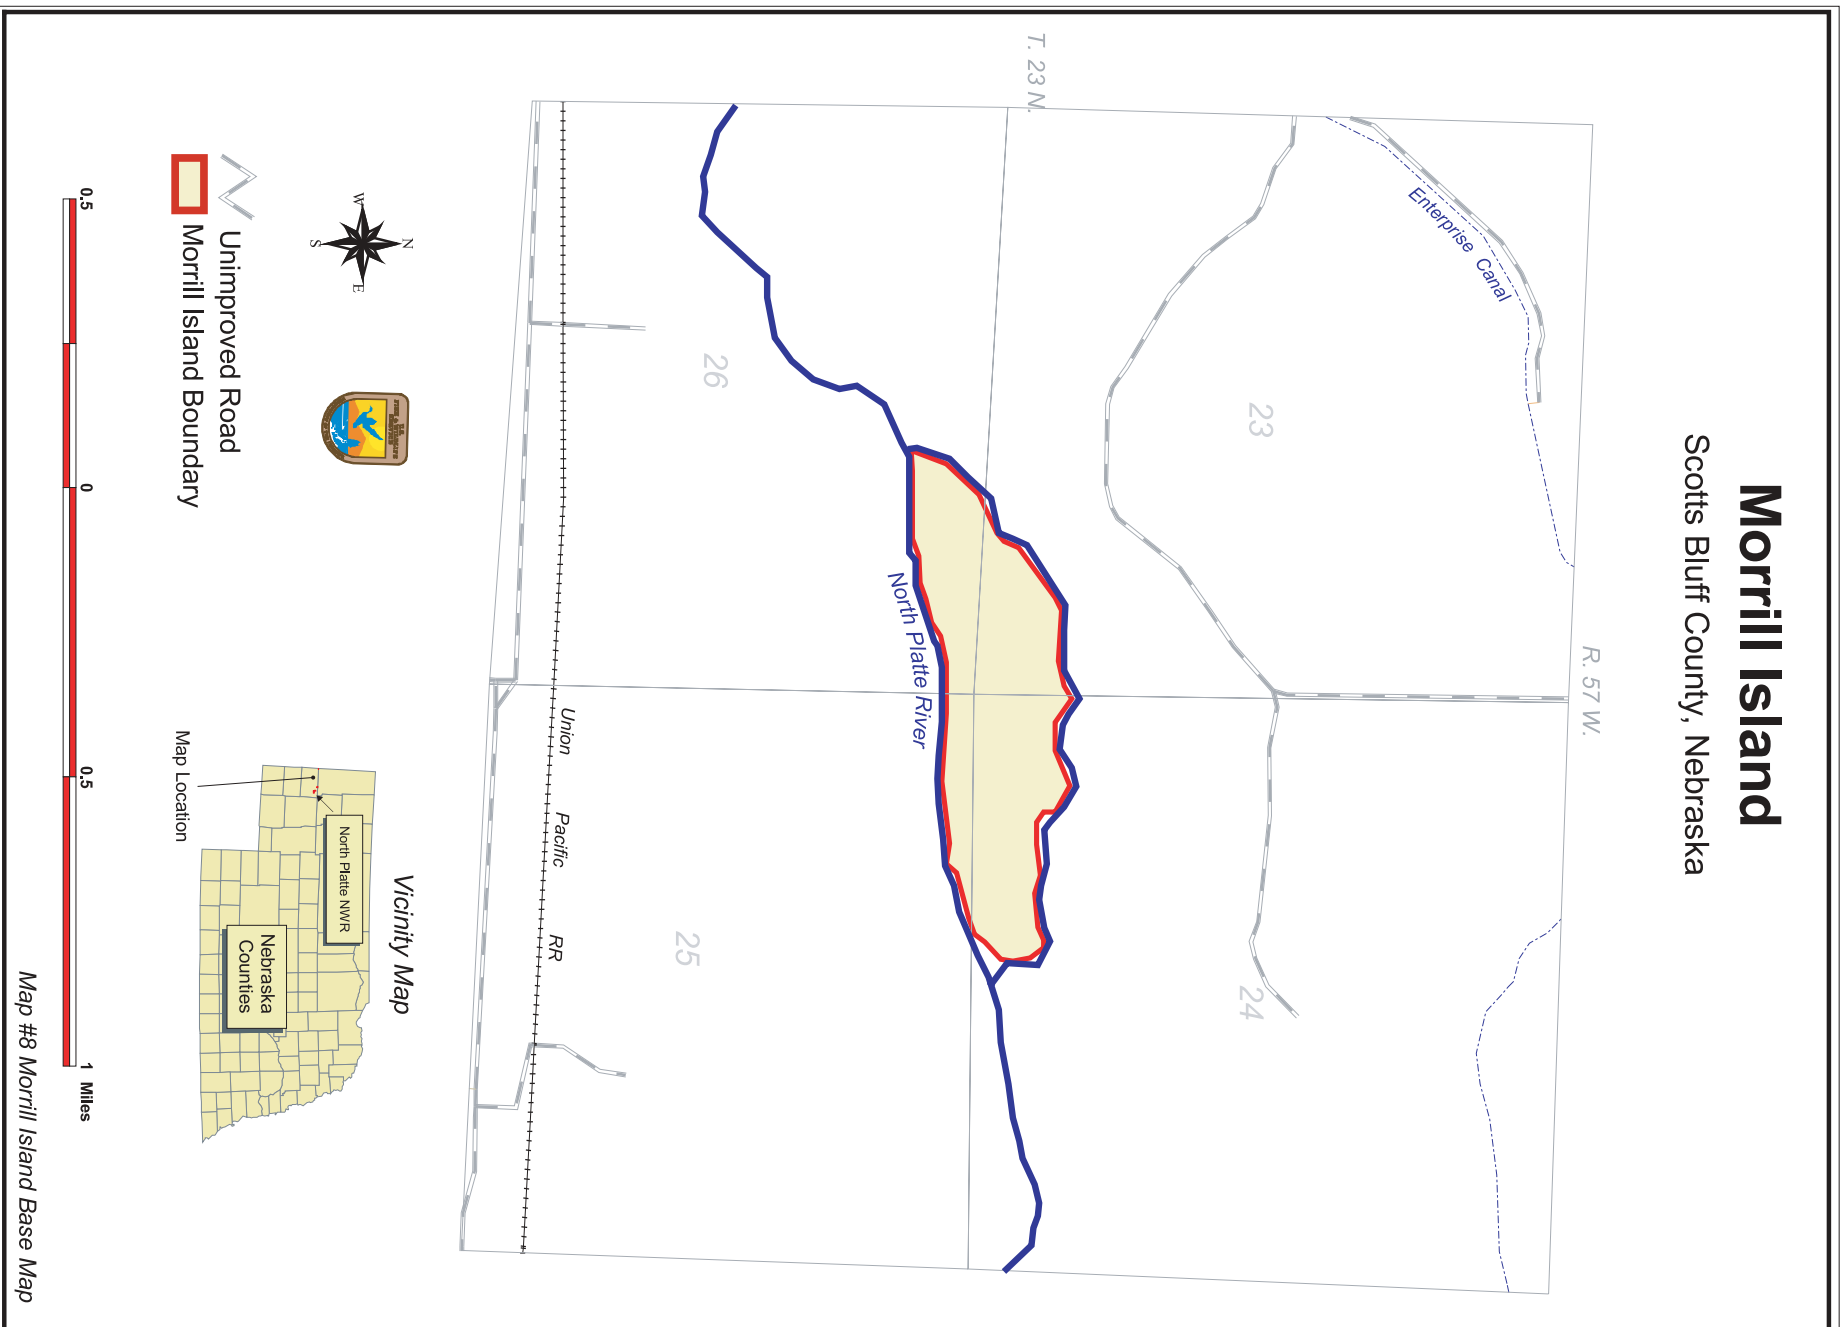

Legend

- Lake Alice Unit Boundary
- Existing Public Use
 - Closed to Public Year Round
 - Open May 15 - Sept. 30
- Proposed Public Use
 - Open Jan. 15 to Oct. 14
 - Proposed Overlook
 - Wetland

Vicinity Map

Map Location

Map # 6 Lake Alice Existing and Proposed Public Use Map

North Platte National Wildlife Refuge

Scotts Bluff County, Nebraska

← 20 miles to
Stateline Island

- Legend**
- Winters Creek
 - Lake Minatare
 - Stateline Island
 - Winters Creek Proposed NWR Expansion
 - Lake Alice
 - State Recreation Area
 - Roads

Vicinity Map

Map Location

Scale 1:66000

Map # 7 Refuge Unit Map

Morrill Island

Scotts Bluff County, Nebraska

Scottsbluff Island

Scotts Bluff County, Nebraska

Map # 10 Ecosystem Map