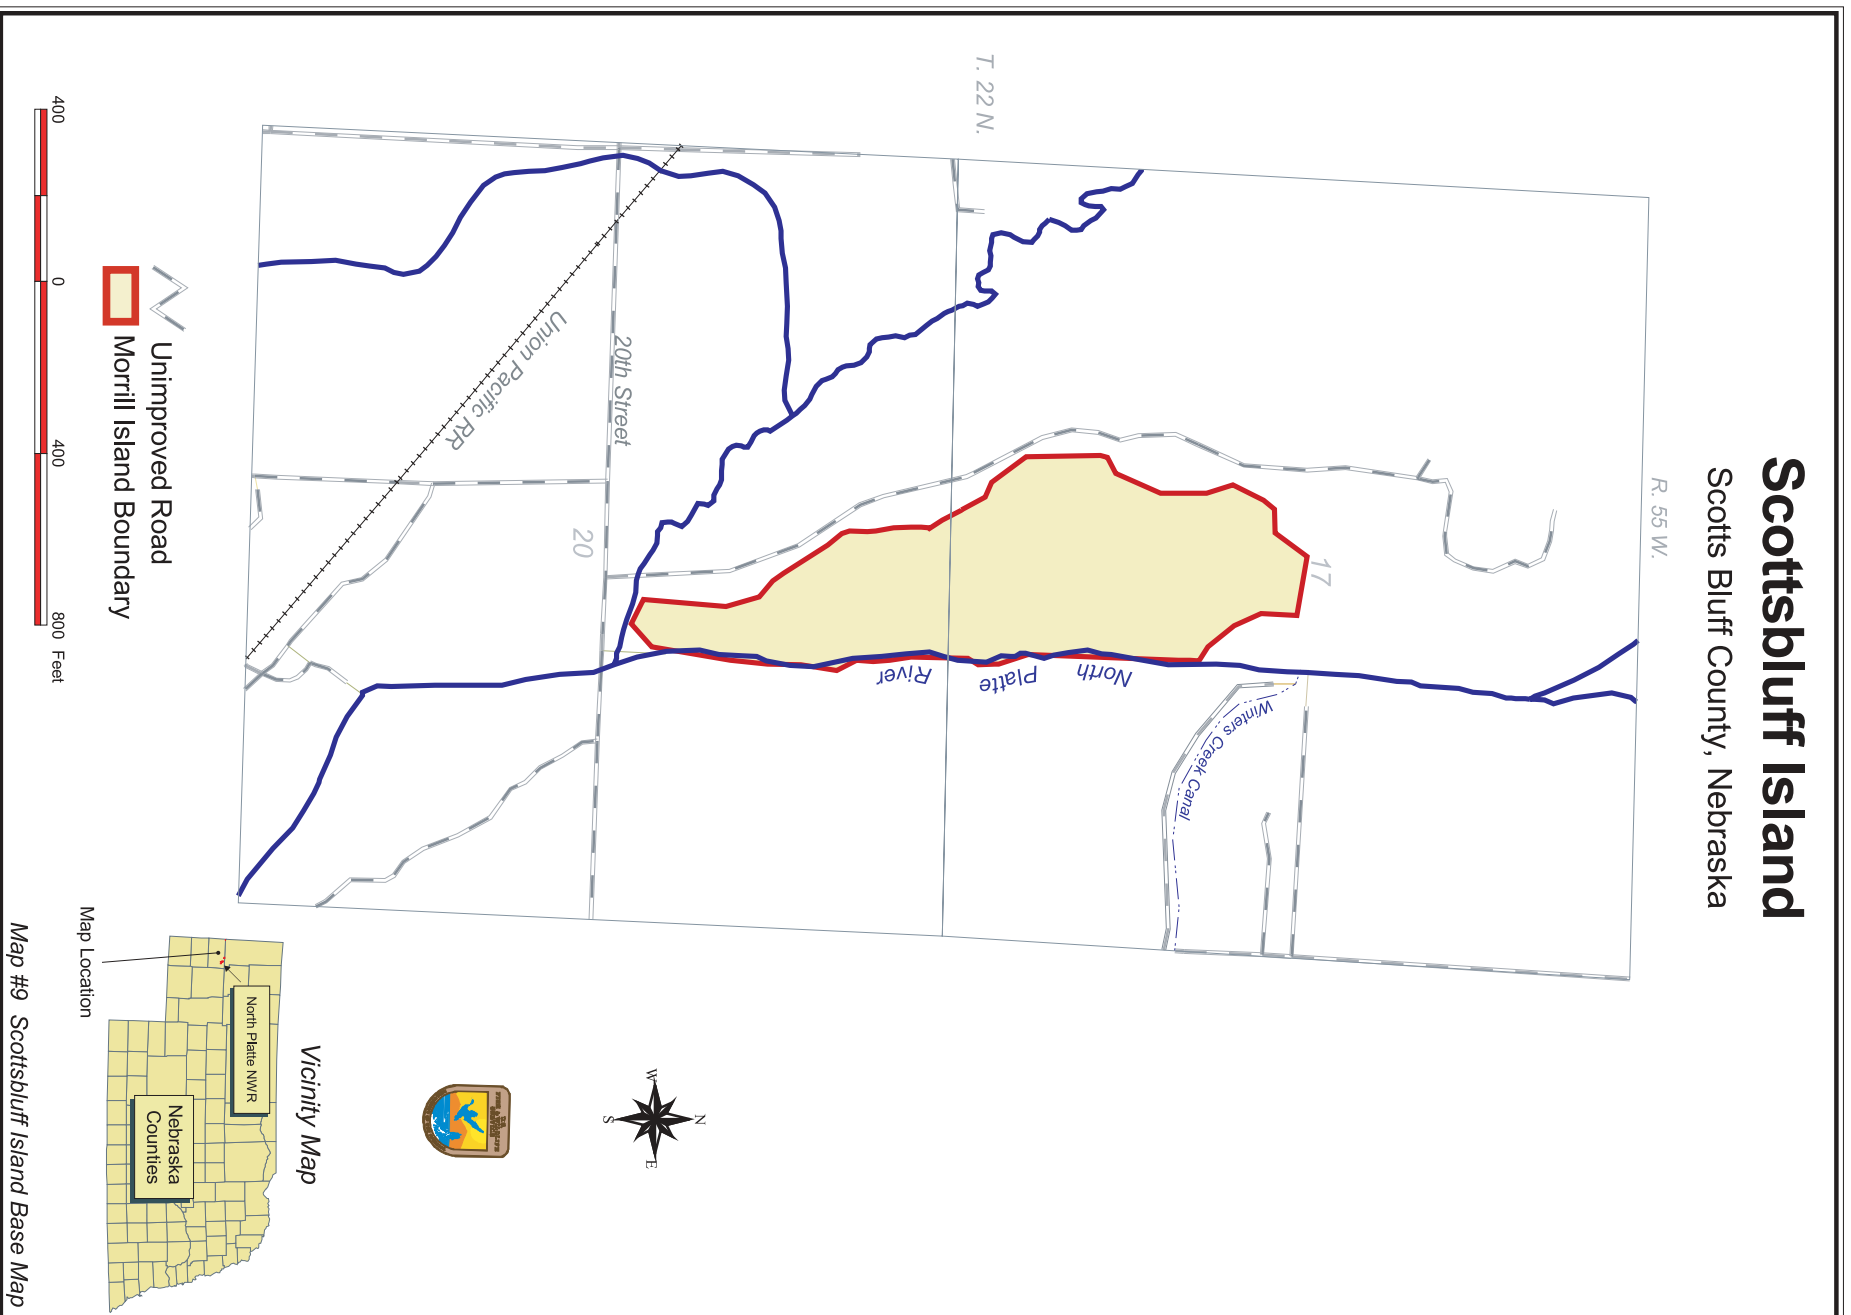

Legend

- Lake Alice Unit Boundary
- Existing Public Use
 - Closed to Public Year Round
 - Open May 15 - Sept. 30
- Proposed Public Use
 - Open Jan. 15 to Oct. 14
 - Proposed Overlook
 - Wetland

Vicinity Map

Map Location

Map # 6 Lake Alice Existing and Proposed Public Use Map

North Platte National Wildlife Refuge

Scotts Bluff County, Nebraska

← 20 miles to
Stateline Island

- Legend**
- Winters Creek
 - Lake Minatare
 - Stateline Island
 - Winters Creek Proposed NWR Expansion
 - Lake Alice
 - State Recreation Area
 - Roads

Vicinity Map

Map Location

Scale 1:66000

Map # 7 Refuge Unit Map

Morrill Island

Scotts Bluff County, Nebraska

Scottsbluff Island

Scotts Bluff County, Nebraska

Map # 10 Ecosystem Map