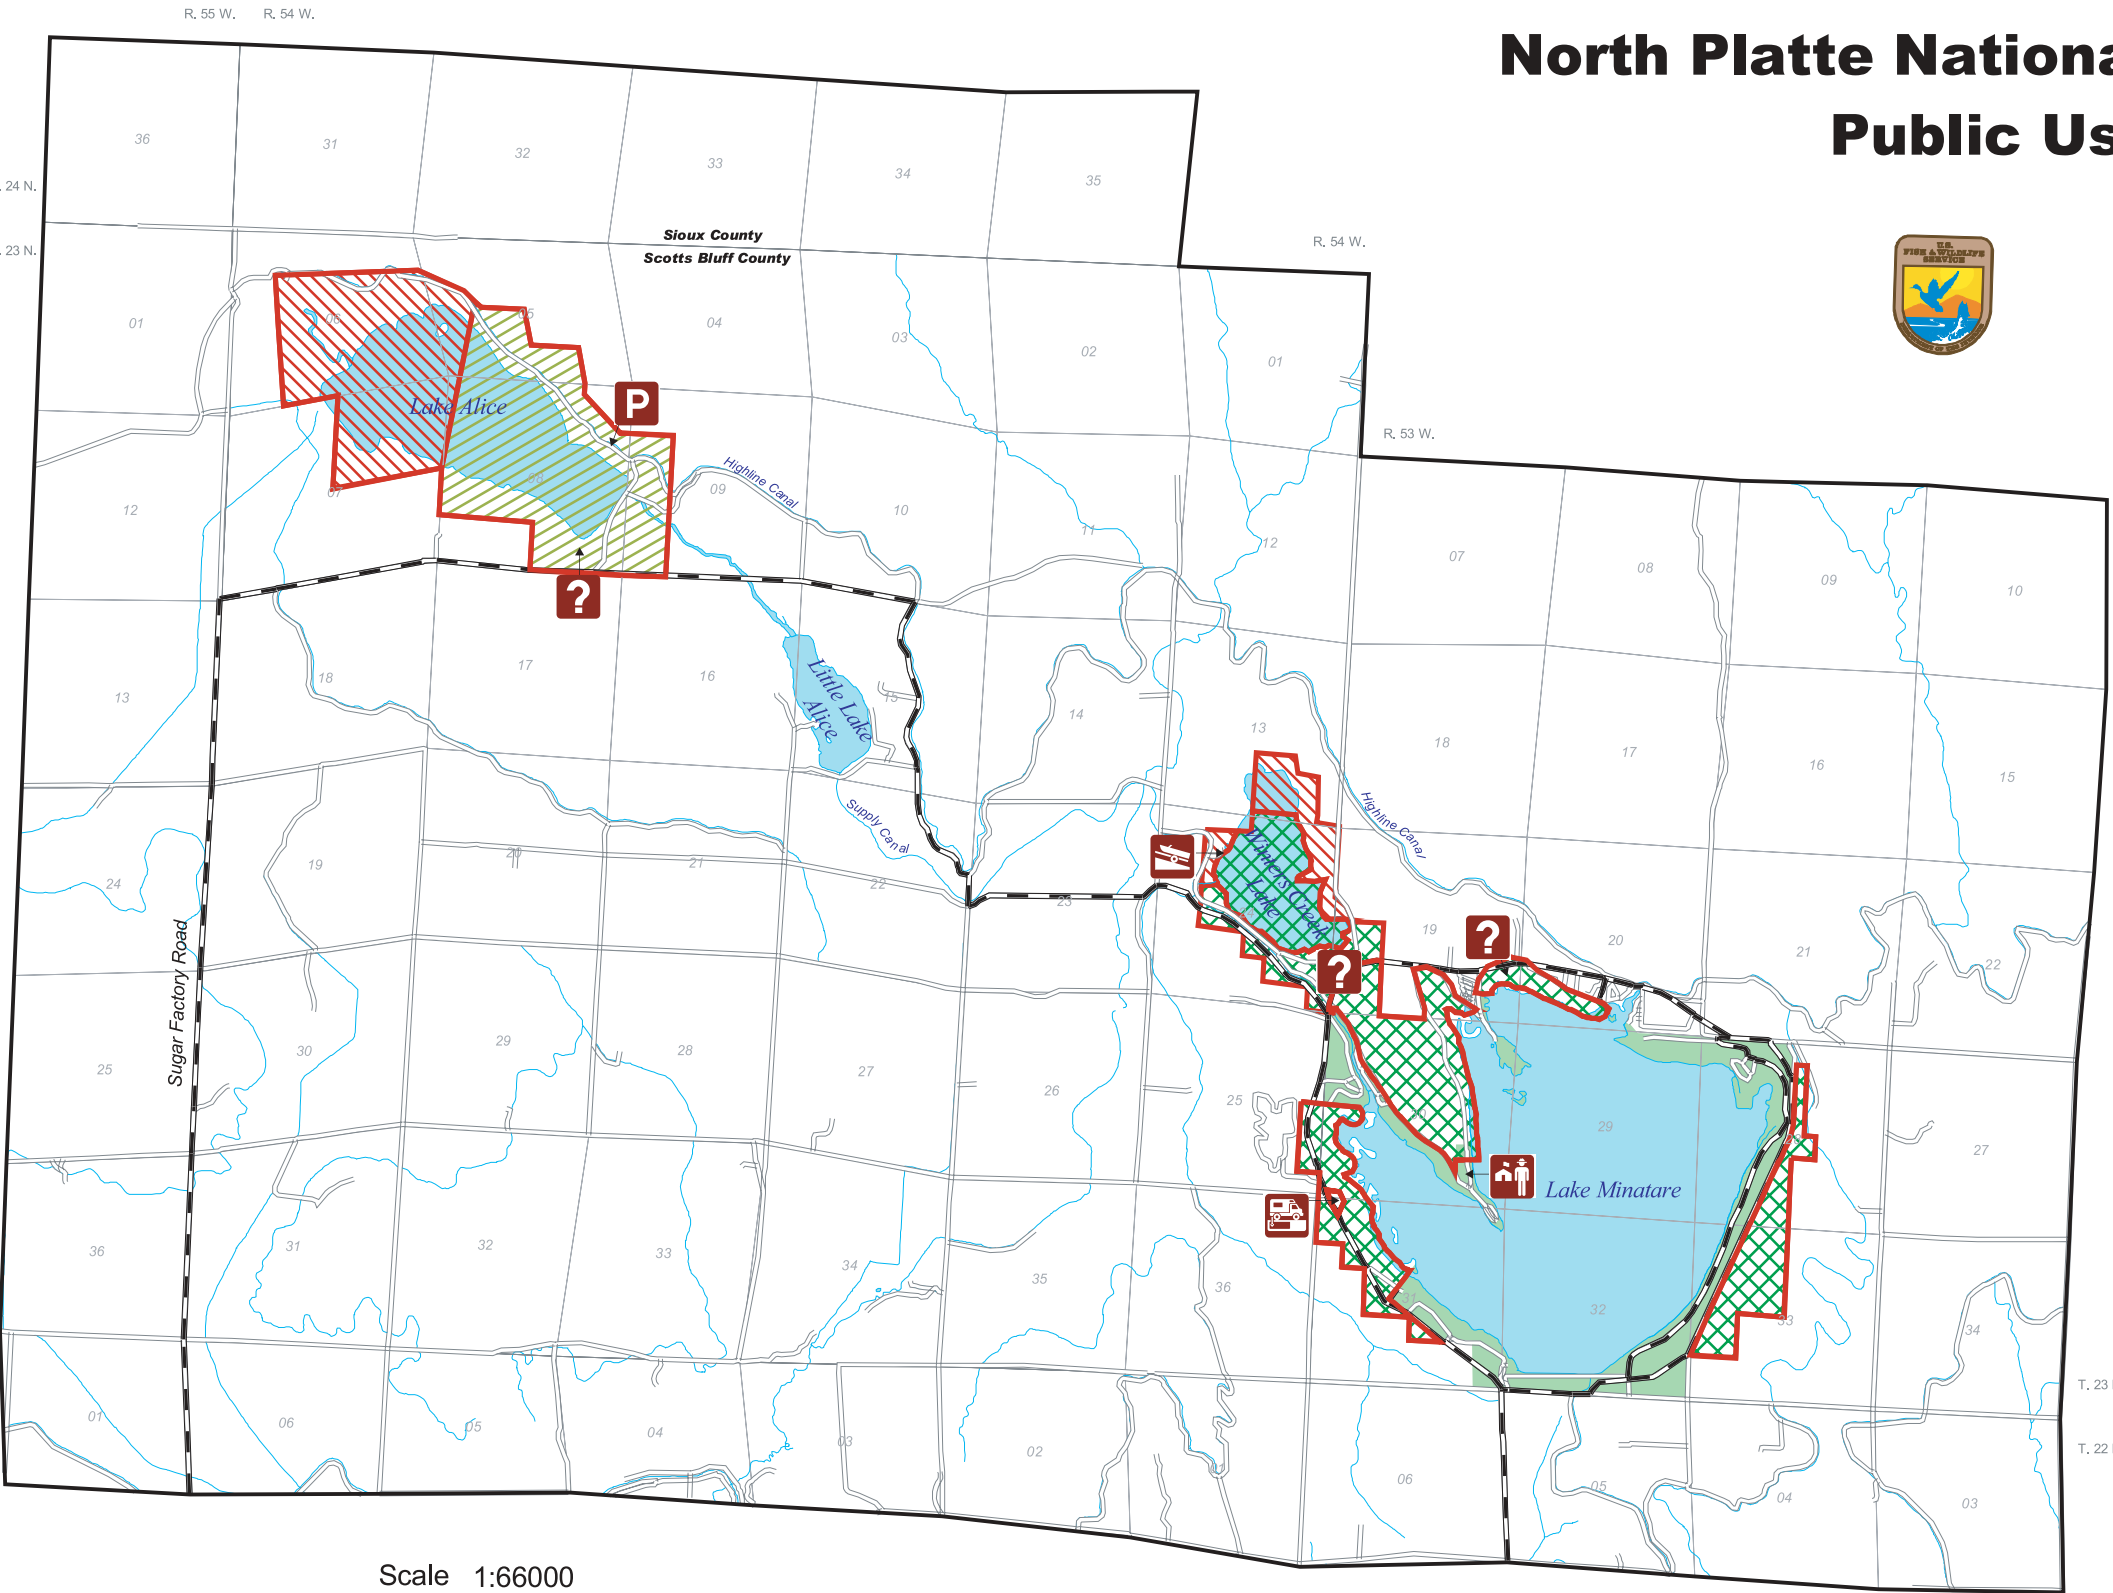

Legend

- Information Kiosk
- Parking
- Boat Ramp
- NE Game & Parks Headquarters
- Dumping Station
- North Platte NWR Administrative Lands**
- Closed to Public
- Open Jan. 15 - Sept. 30
- Open May 15 - Sept. 30
- State Recreation Area
- Open Water
- Roads

Vicinity Map

Map Location

Scale 1:66000

Map #5 Public Use Map

North Platte National Wildlife Refuge Lake Alice Unit - Public Use

Scotts Bluff County, Nebraska

Existing

Proposed

Legend

- Lake Alice Unit Boundary
- Existing Public Use
 - Closed to Public Year Round
 - Open May 15 - Sept. 30
- Proposed Public Use
 - Open Jan. 15 to Oct. 14
 - Proposed Overlook
 - Wetland

Vicinity Map

Map Location

Map # 6 Lake Alice Existing and Proposed Public Use Map

North Platte National Wildlife Refuge

Scotts Bluff County, Nebraska

← 20 miles to
Stateline Island

- Legend**
- Winters Creek
 - Lake Minatare
 - Stateline Island
 - Winters Creek Proposed NWR Expansion
 - Lake Alice
 - State Recreation Area
 - Roads