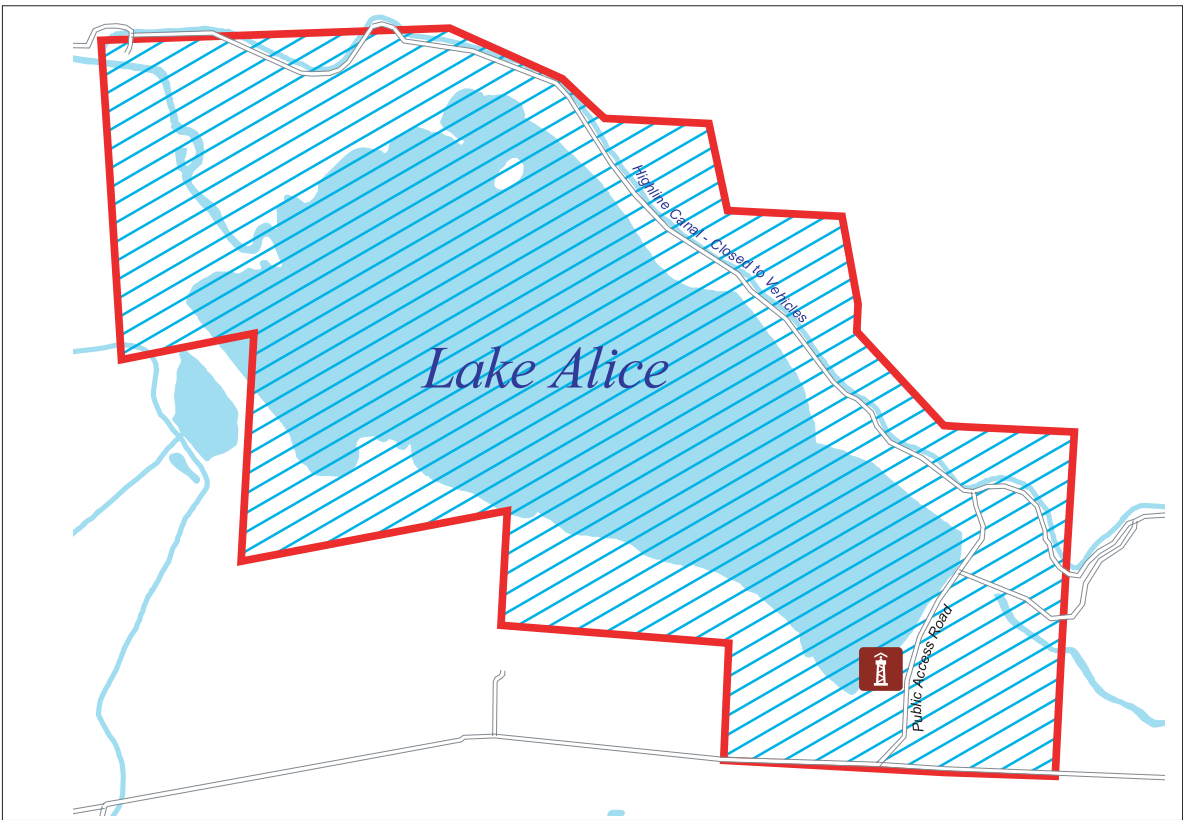

Vicinity Map

Map Location

Scale 1:66000

Map #5 Public Use Map

North Platte National Wildlife Refuge Lake Alice Unit - Public Use

Scotts Bluff County, Nebraska

Existing

Proposed

Map Location

Map # 6 Lake Alice Existing and Proposed Public Use Map

North Platte National Wildlife Refuge

Scotts Bluff County, Nebraska

← 20 miles to
Stateline Island

- Legend**
- Winters Creek
 - Lake Minatare
 - Stateline Island
 - Winters Creek Proposed NWR Expansion
 - Lake Alice
 - State Recreation Area
 - Roads

Vicinity Map

Map Location

Scale 1:66000

Map # 7 Refuge Unit Map

Morrill Island

Scotts Bluff County, Nebraska

Scottsbluff Island

Scotts Bluff County, Nebraska

Map # 10 Ecosystem Map