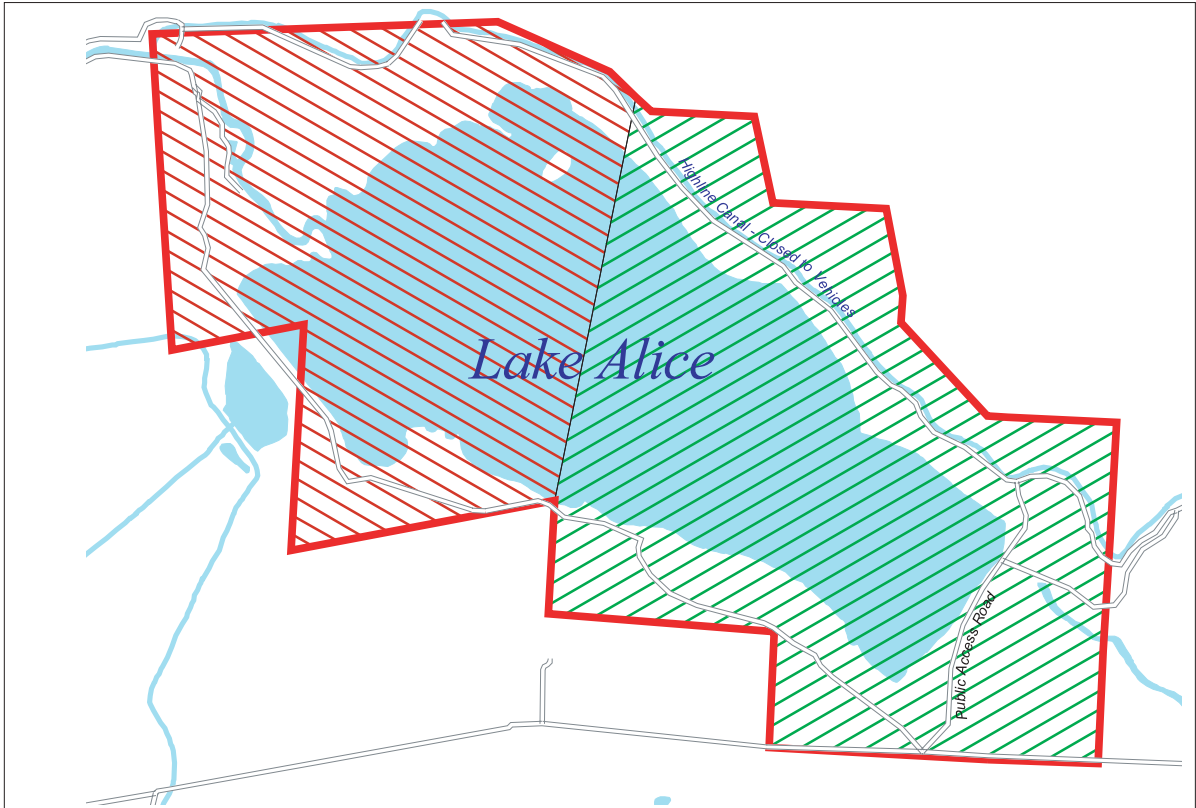

Vicinity Map

Map Location

Scale 1:66000

Map #5 Public Use Map

North Platte National Wildlife Refuge Lake Alice Unit - Public Use

Scotts Bluff County, Nebraska

Existing

Proposed

Legend

- Lake Alice Unit Boundary
- Existing Public Use
 - Closed to Public Year Round
 - Open May 15 - Sept. 30
- Proposed Public Use
 - Open Jan. 15 to Oct. 14
 - Proposed Overlook
 - Wetland

Vicinity Map

Map Location

Map # 6 Lake Alice Existing and Proposed Public Use Map

North Platte National Wildlife Refuge

Scotts Bluff County, Nebraska

← 20 miles to
Stateline Island

- Legend**
- Winters Creek
 - Lake Minatare
 - Stateline Island
 - Winters Creek Proposed NWR Expansion
 - Lake Alice
 - State Recreation Area
 - Roads

Map # 10 Ecosystem Map