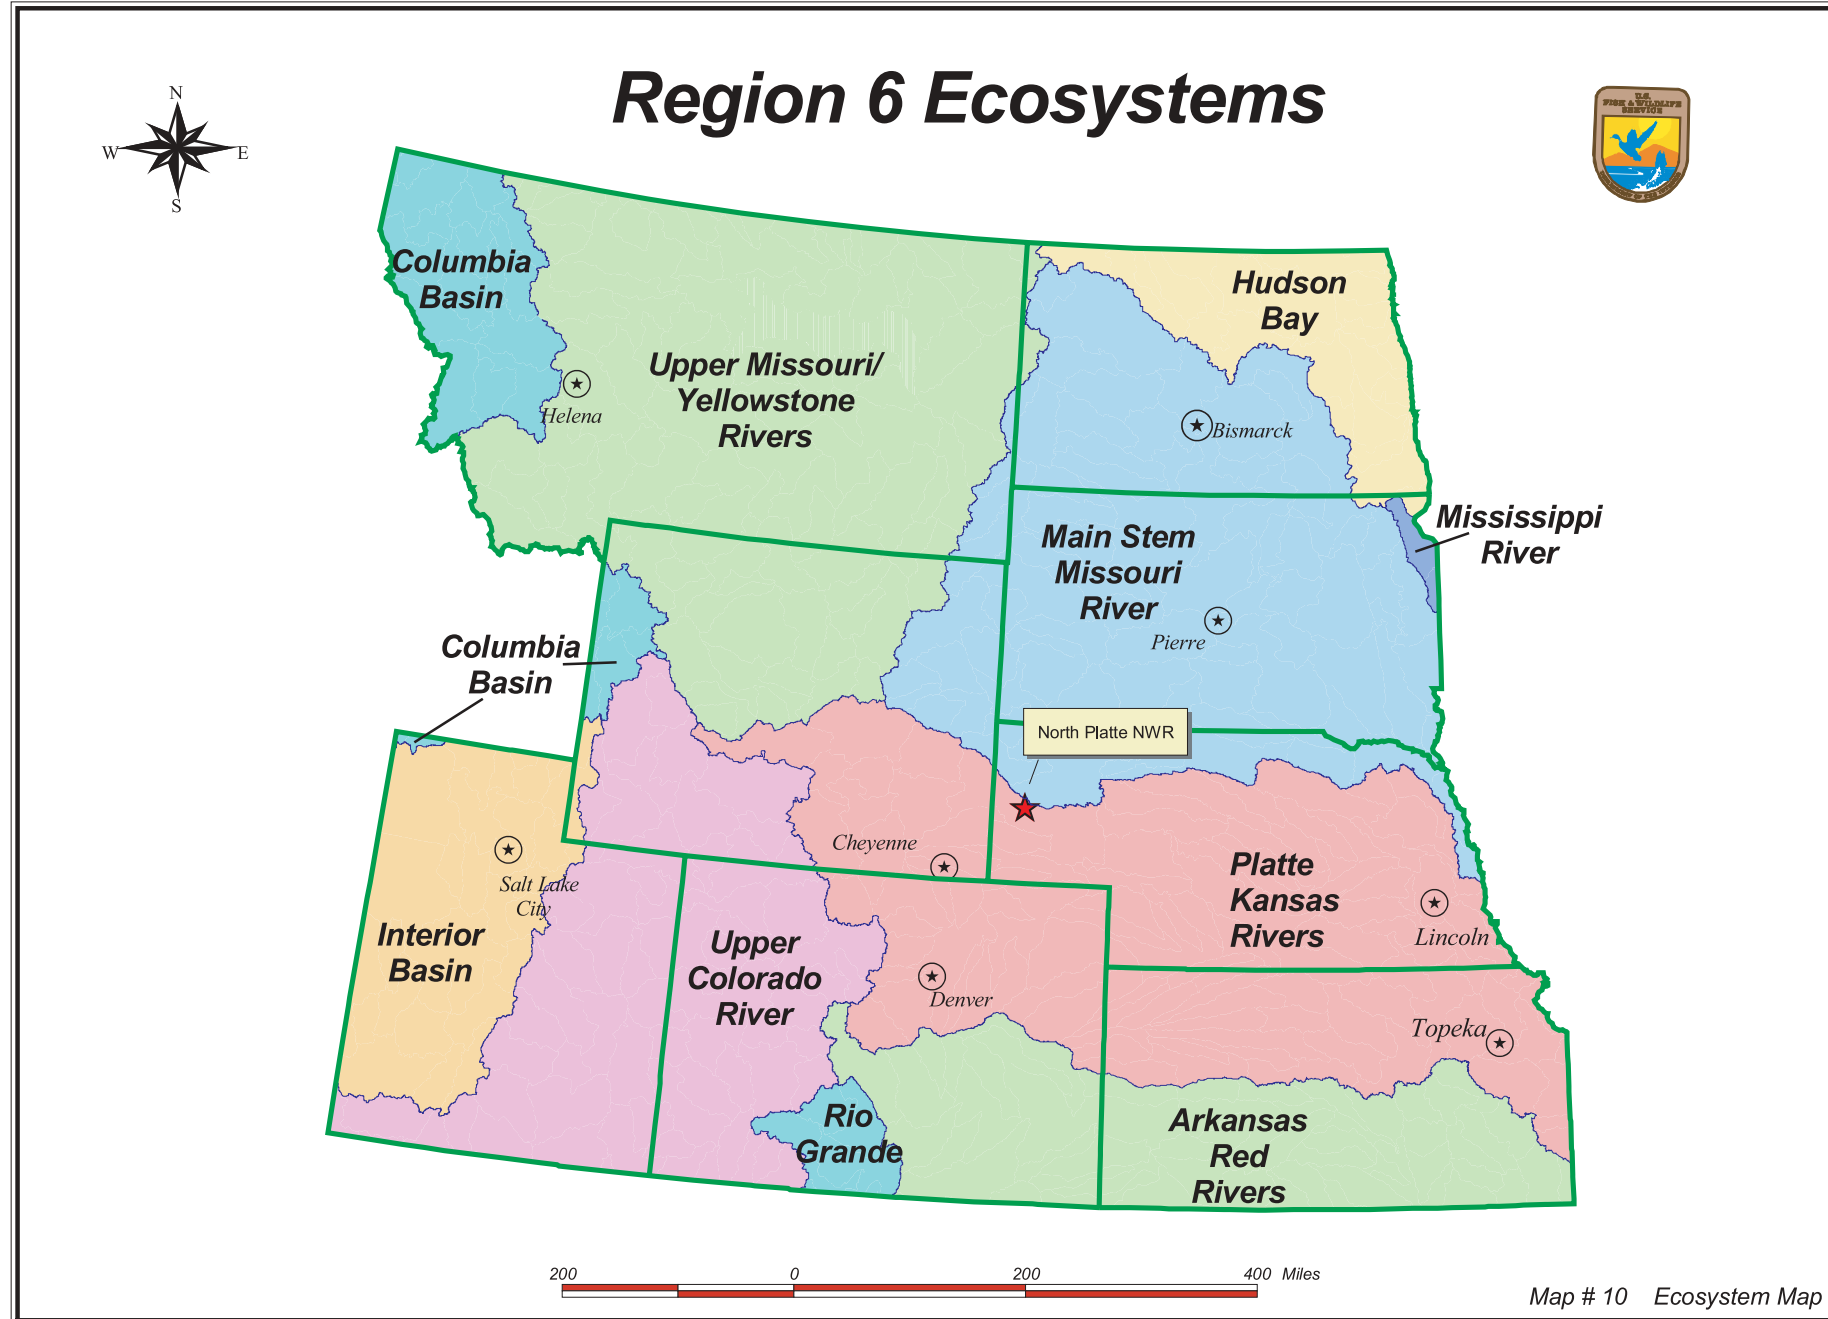

Vicinity Map

Map Location

Scale 1:66000

Map #5 Public Use Map

North Platte National Wildlife Refuge Lake Alice Unit - Public Use

Scotts Bluff County, Nebraska

Existing

Proposed

Map Location

Map # 6 Lake Alice Existing and Proposed Public Use Map

North Platte National Wildlife Refuge

Scotts Bluff County, Nebraska

← 20 miles to
Stateline Island

- Legend**
- Winters Creek
 - Lake Minatare
 - Stateline Island
 - Winters Creek Proposed NWR Expansion
 - Lake Alice
 - State Recreation Area
 - Roads

Vicinity Map

Map Location

Scale 1:66000

Map # 7 Refuge Unit Map

Morrill Island

Scotts Bluff County, Nebraska

Scottsbluff Island

Scotts Bluff County, Nebraska

Map # 10 Ecosystem Map