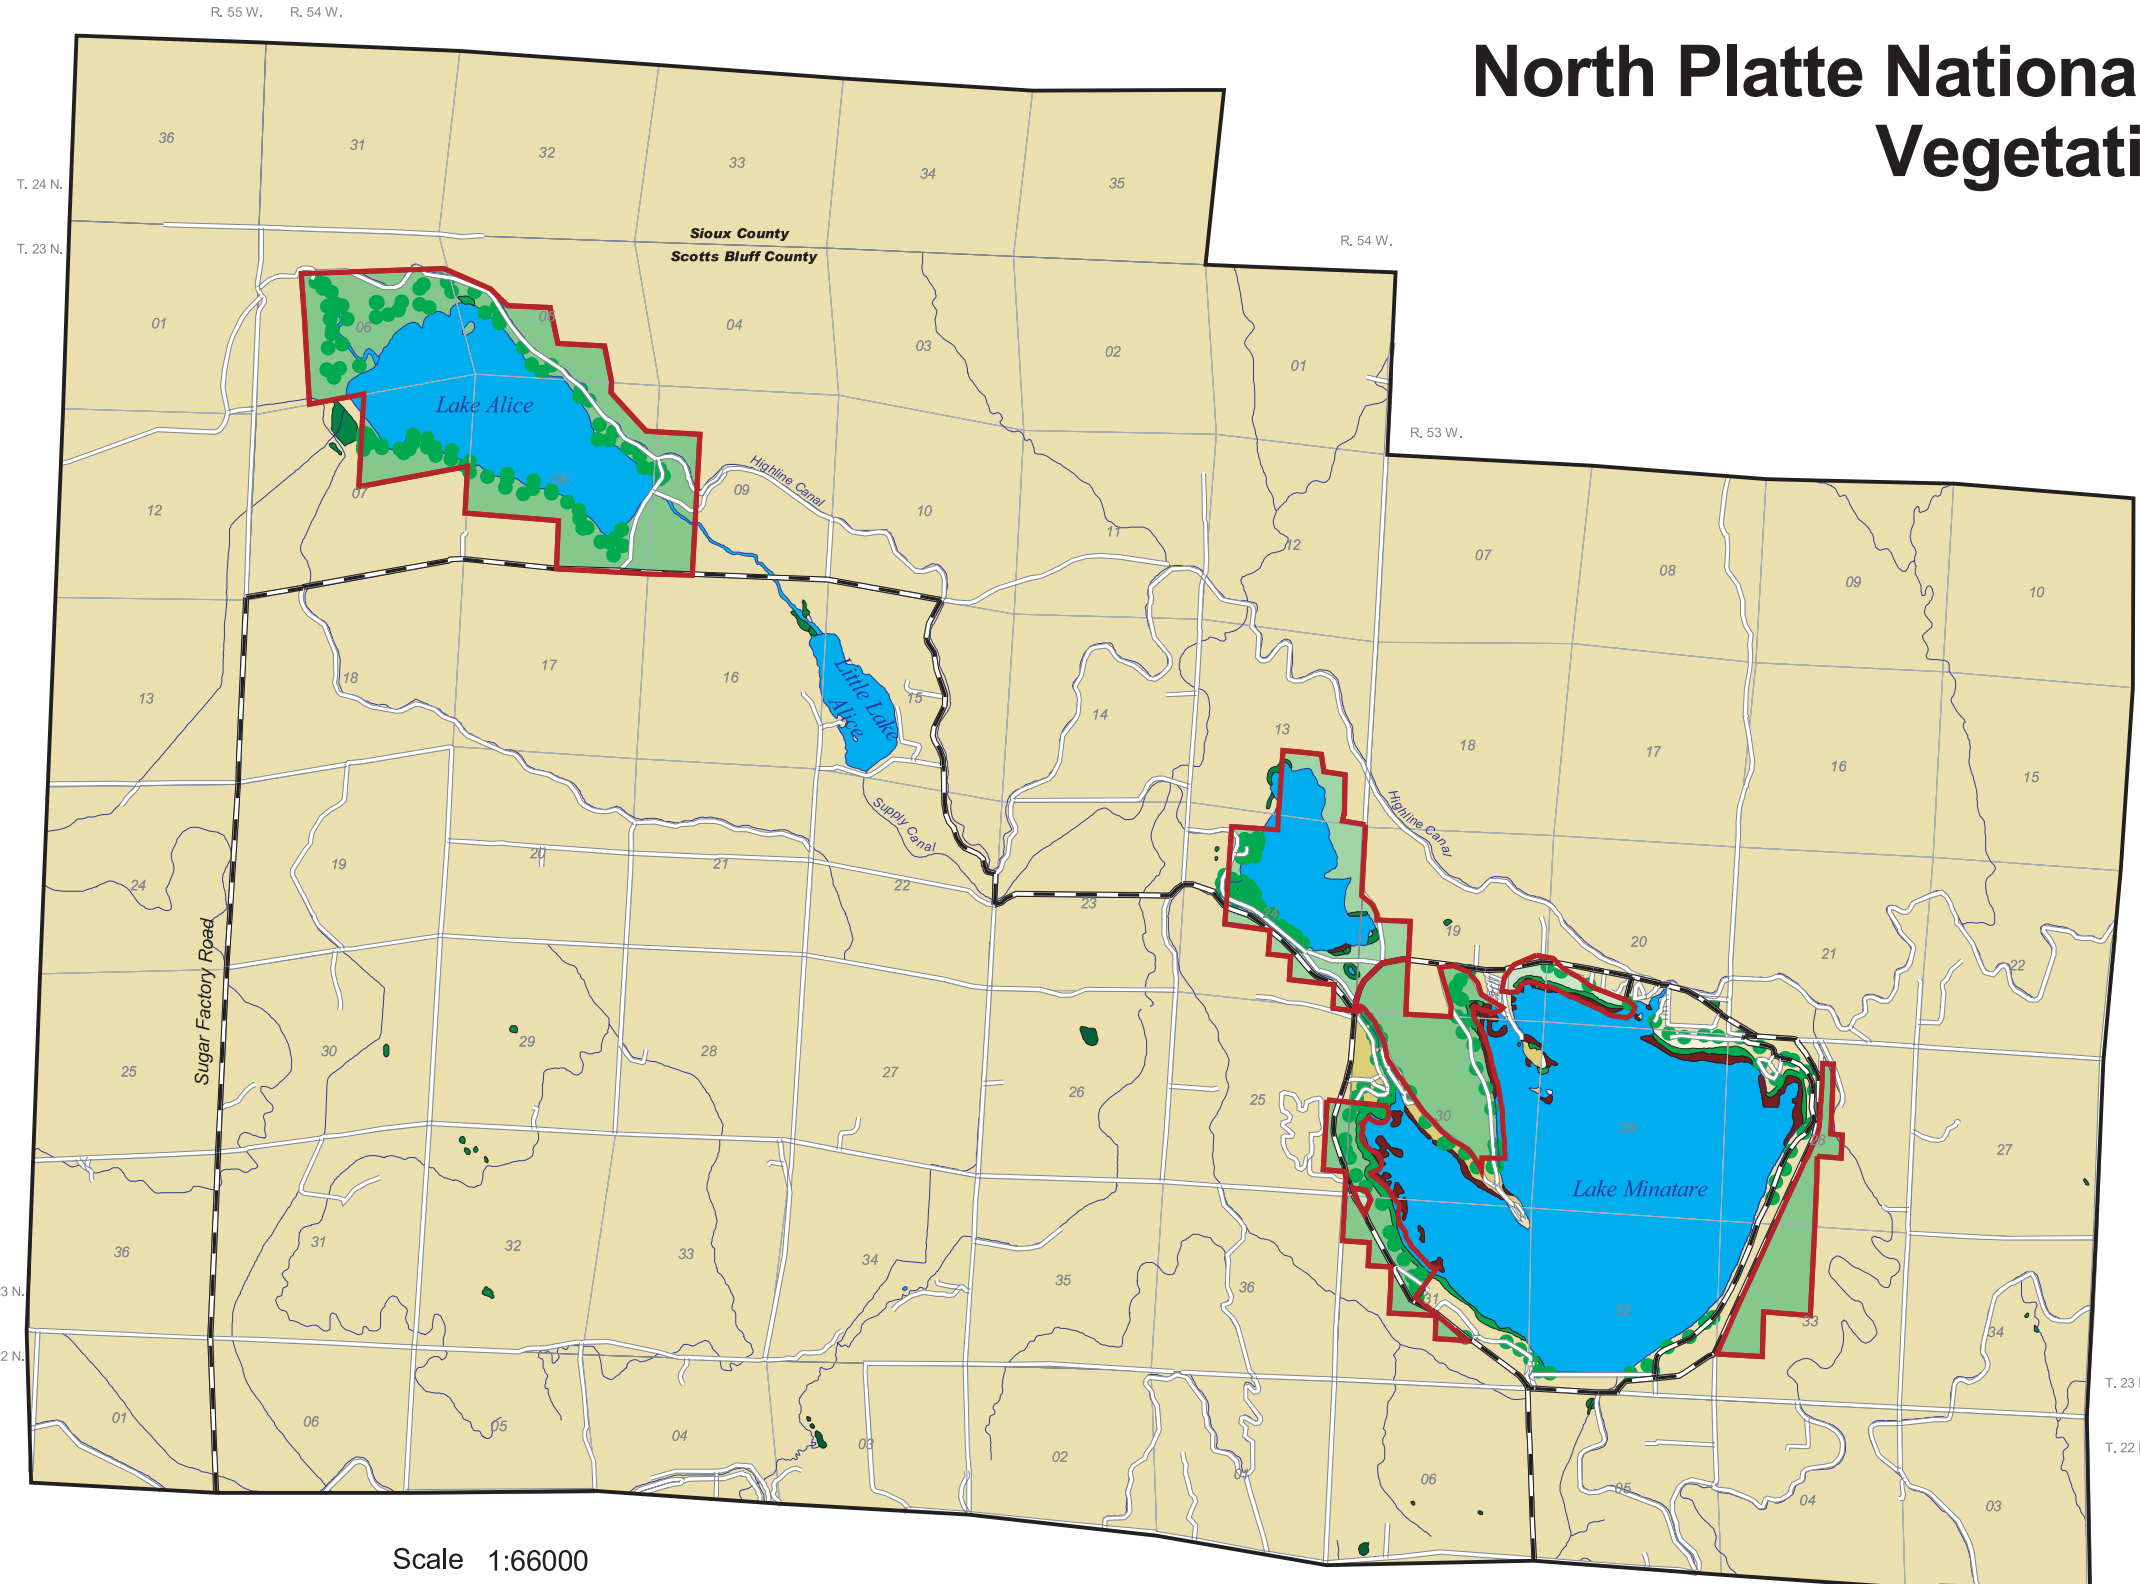

Vicinity Map

Map Location

Scale 1:66000

Map # 2 Base Map

North Platte National Wildlife Refuge Vegetation Map

- Legend**
- North Platte NWR Boundary
 - Grassland
 - Emergent Vegetation
 - Trees
 - Scrub Shrub (Wetland)
 - Roads

Vicinity Map

Map Location

Scale 1:66000

Map #5 Public Use Map

North Platte National Wildlife Refuge Lake Alice Unit - Public Use

Scotts Bluff County, Nebraska

Existing

Proposed

Legend

- Lake Alice Unit Boundary
- Existing Public Use
 - Closed to Public Year Round
 - Open May 15 - Sept. 30
- Proposed Public Use
 - Open Jan. 15 to Oct. 14
 - Proposed Overlook
 - Wetland

Vicinity Map

Map Location

Map # 6 Lake Alice Existing and Proposed Public Use Map

North Platte National Wildlife Refuge

Scotts Bluff County, Nebraska

← 20 miles to
Stateline Island

- Legend**
- Winters Creek
 - Lake Minatare
 - Stateline Island
 - Winters Creek Proposed NWR Expansion
 - Lake Alice
 - State Recreation Area
 - Roads