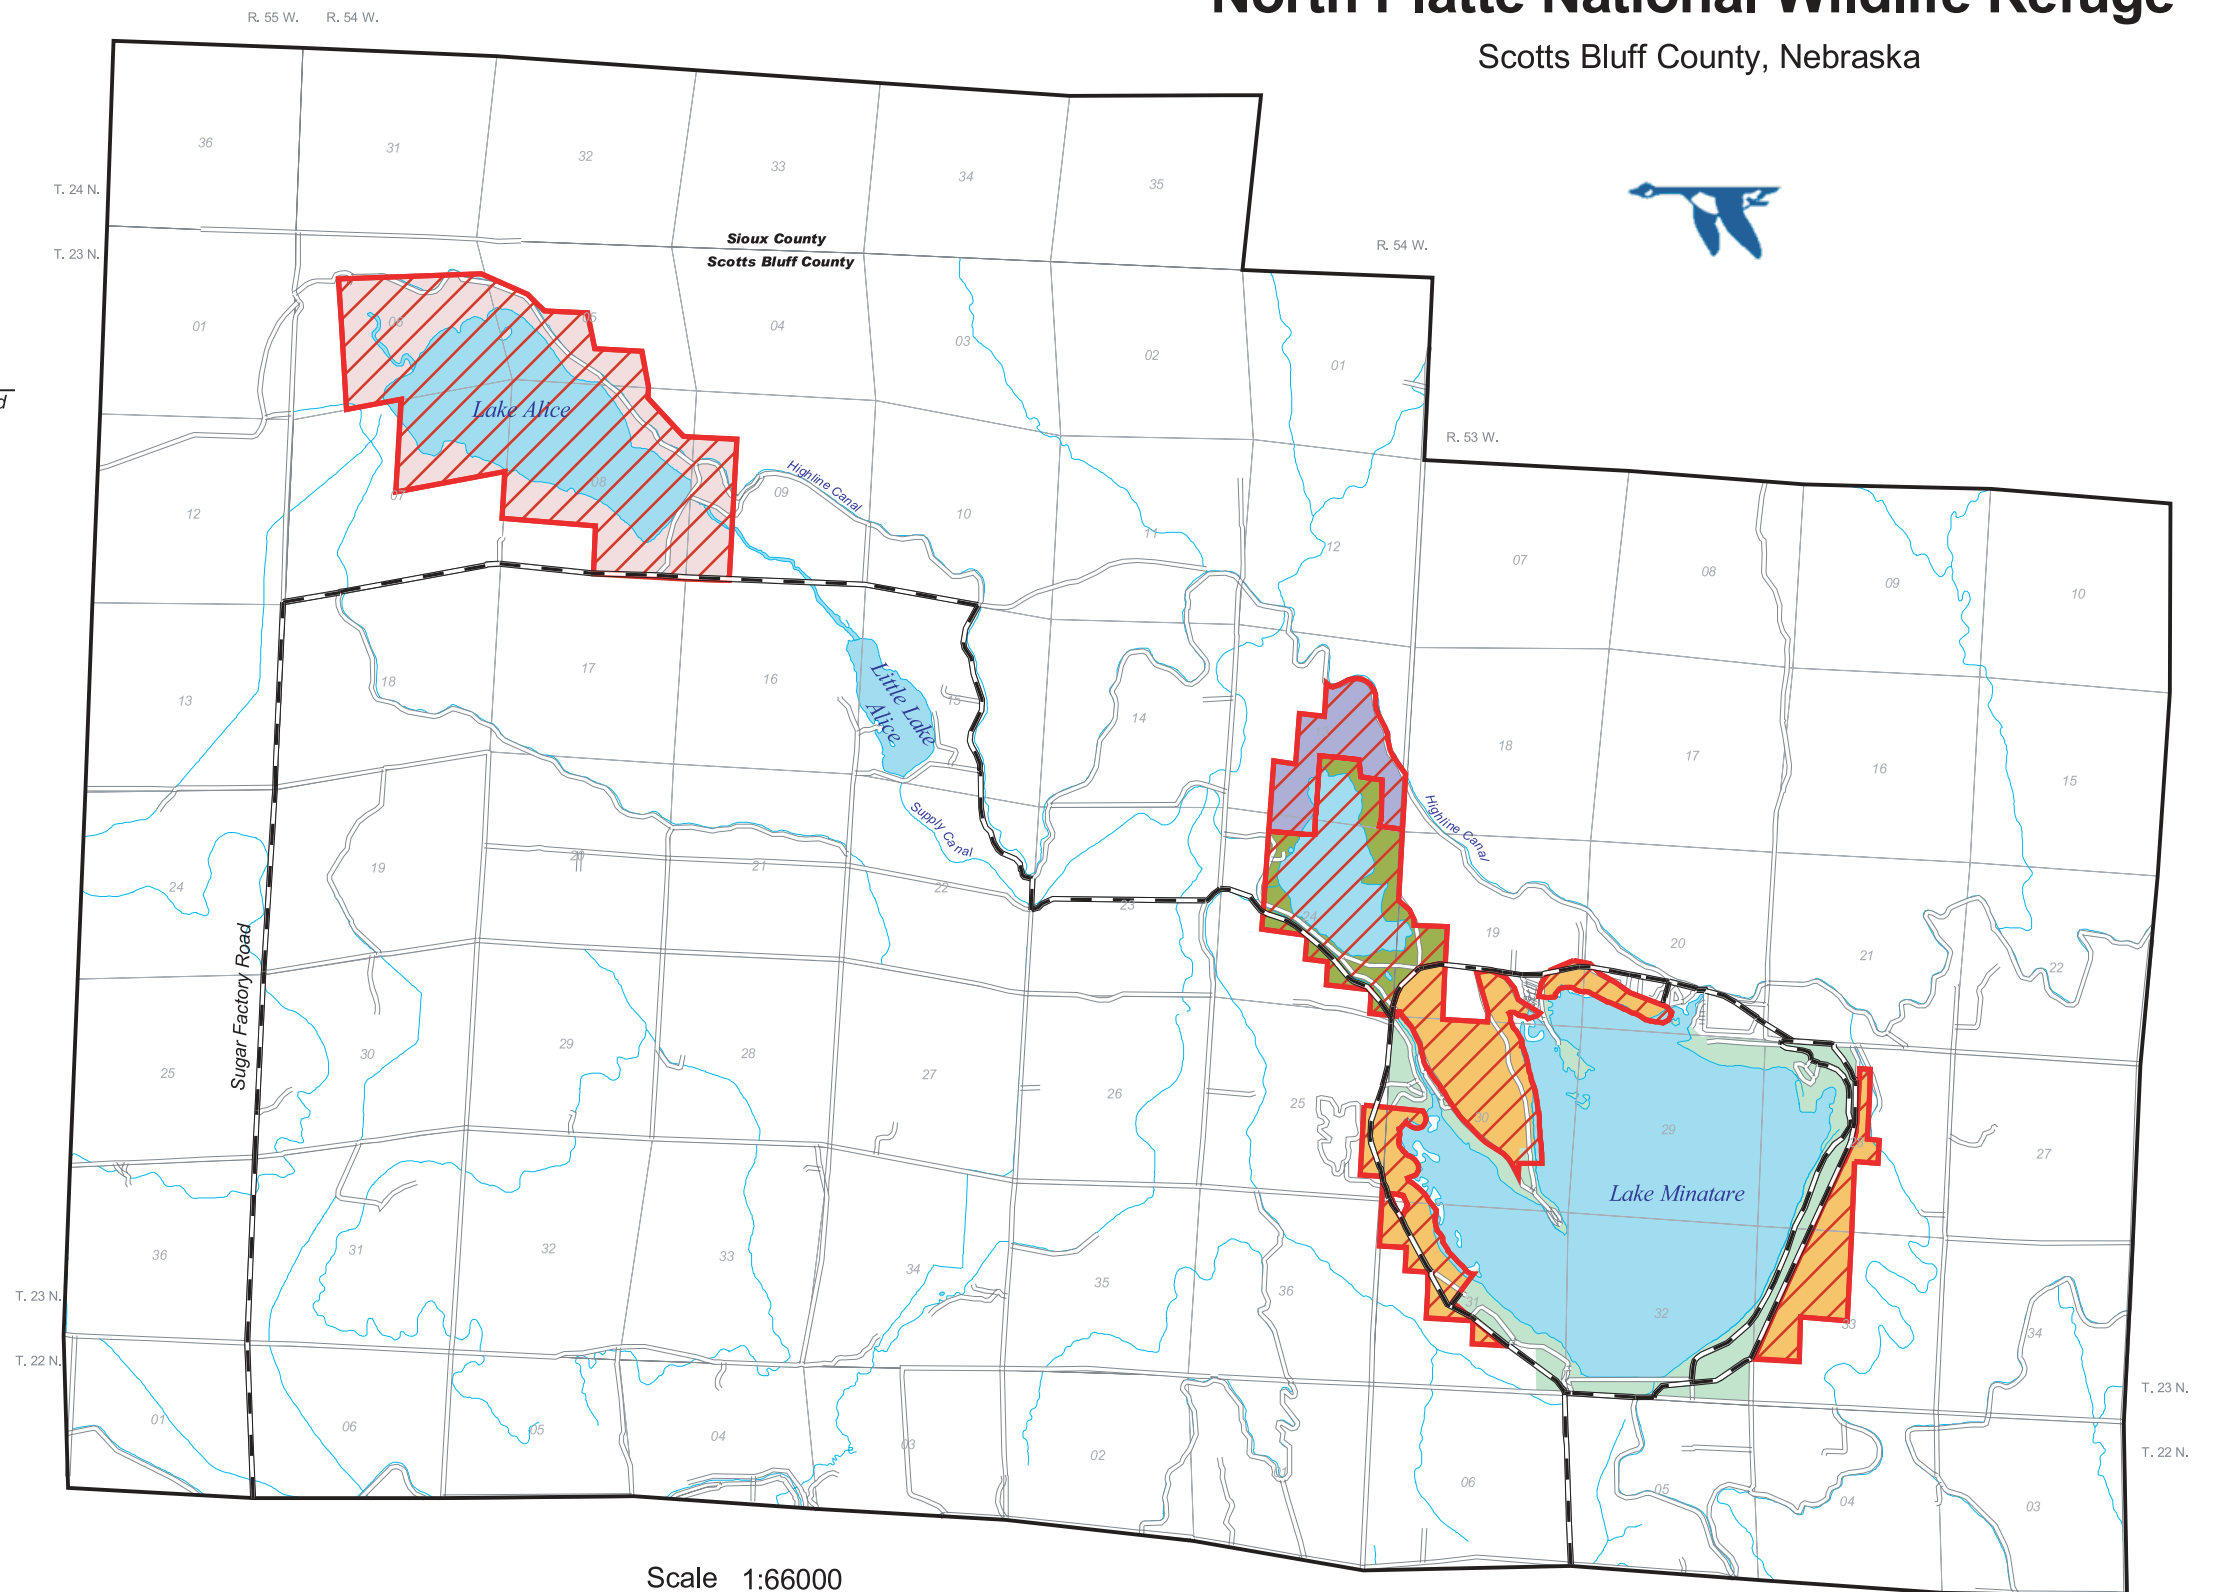

Scale 1:66000

Map # 7 Refuge Unit Map