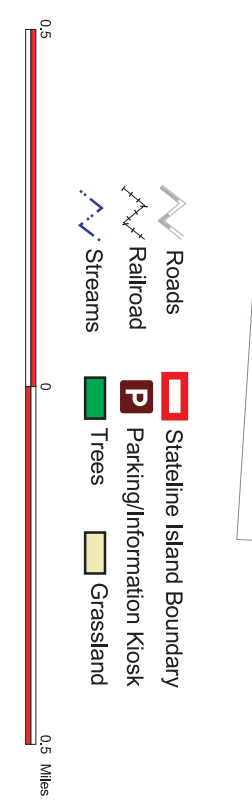

Vicinity Map

Map Location

Scale 1:66000

Map # 2 Base Map

North Platte National Wildlife Refuge Vegetation Map

- Legend**
- North Platte NWR Boundary
 - Grassland
 - Emergent Vegetation
 - Trees
 - Scrub Shrub (Wetland)
 - Roads

Vicinity Map

Map Location

Scale 1:66000

Map # 3 Vegetation Map

North Platte National Wildlife Refuge Stateline Island Base Map

Map #4 Stateline Island Base Map

North Platte National Wildlife Refuge Public Use Map

Vicinity Map

Map Location

Scale 1:66000

Map #5 Public Use Map

North Platte National Wildlife Refuge Lake Alice Unit - Public Use

Scotts Bluff County, Nebraska

Existing

Proposed

Map Location

Map # 6 Lake Alice Existing and Proposed Public Use Map

North Platte National Wildlife Refuge

Scotts Bluff County, Nebraska

← 20 miles to
Stateline Island

- Legend**
- Winters Creek
 - Lake Minatare
 - Stateline Island
 - Winters Creek Proposed NWR Expansion
 - Lake Alice
 - State Recreation Area
 - Roads