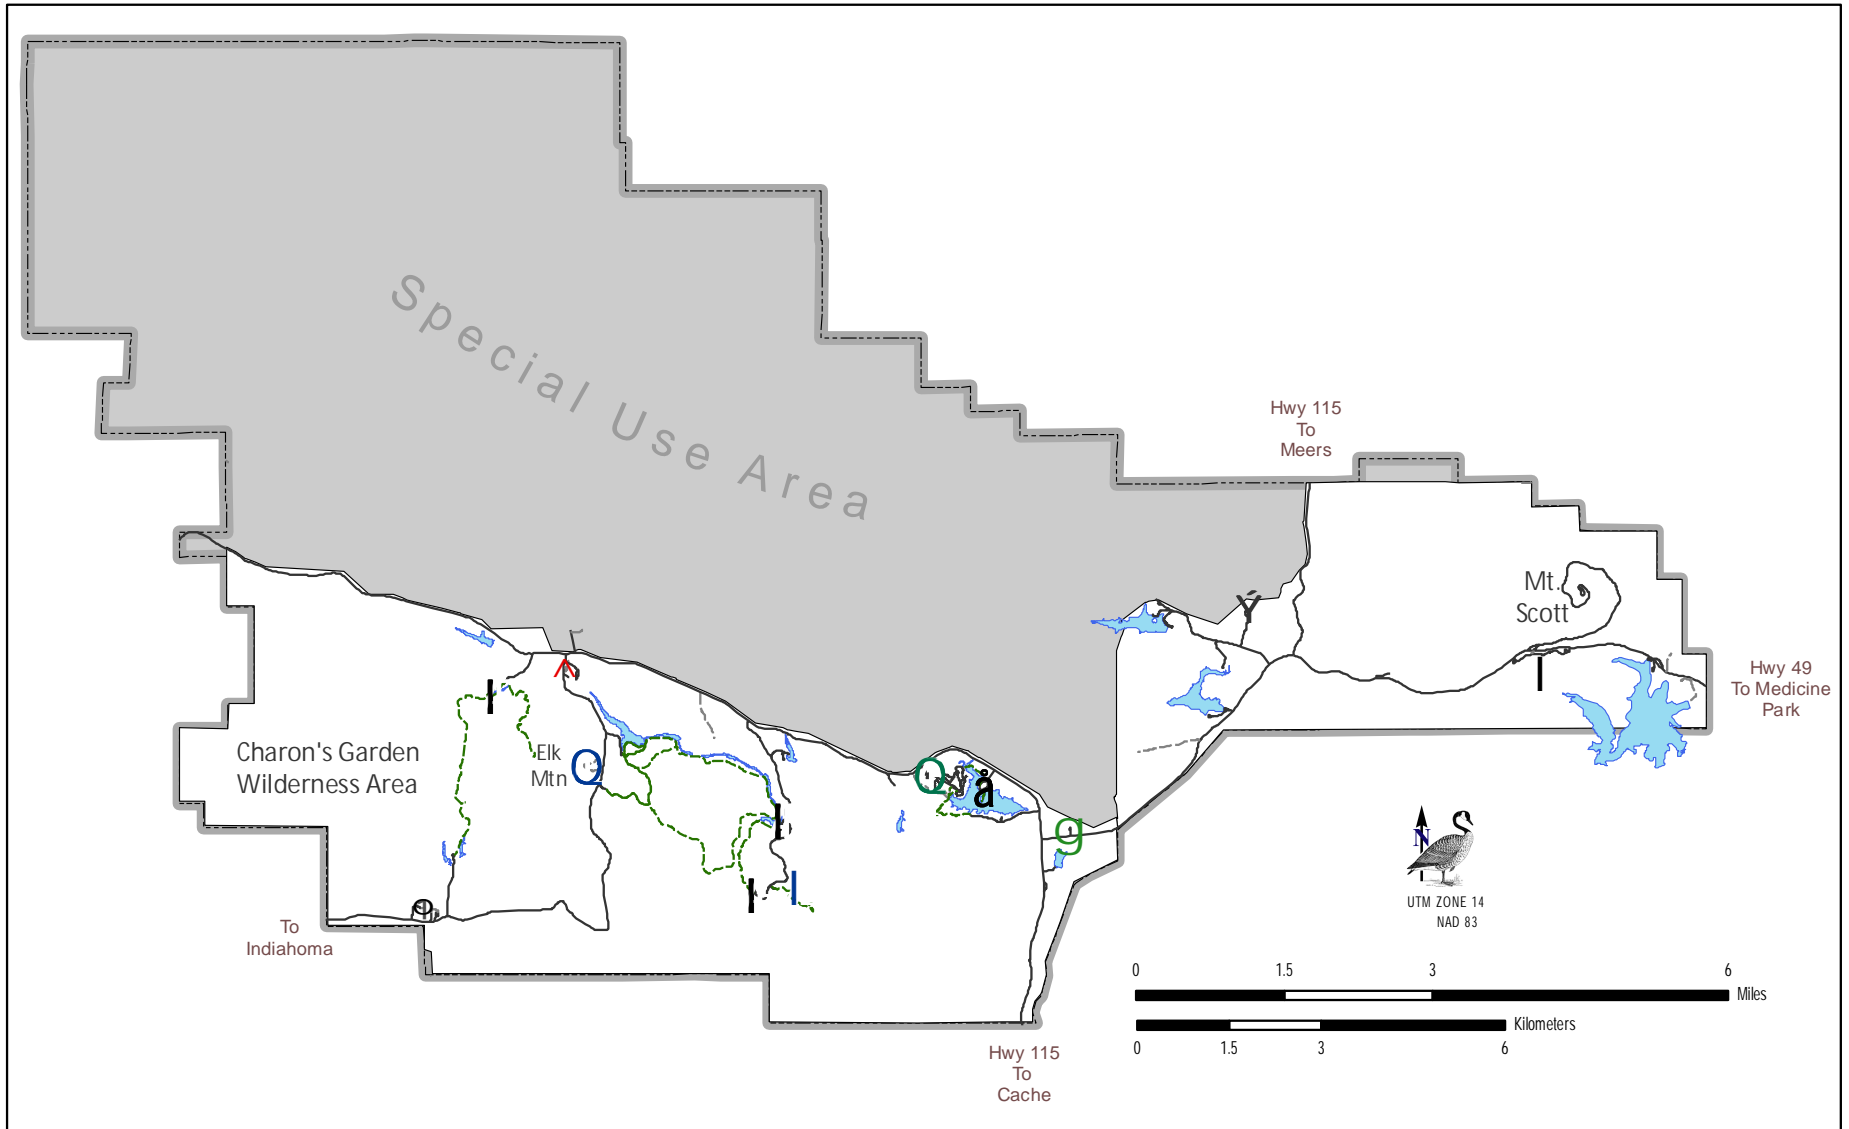

# Wichita Mountains Wildlife Refuge

Indianahoma, Oklahoma

*Points of Interest*

	Visitor Center		Doris Campground		Picnic Area		Environ. Education Center		Job Corps		Hiking Trail
	Refuge Headquarters		Fawn Creek Campground		Boulder Cabin		Holy City				Lake