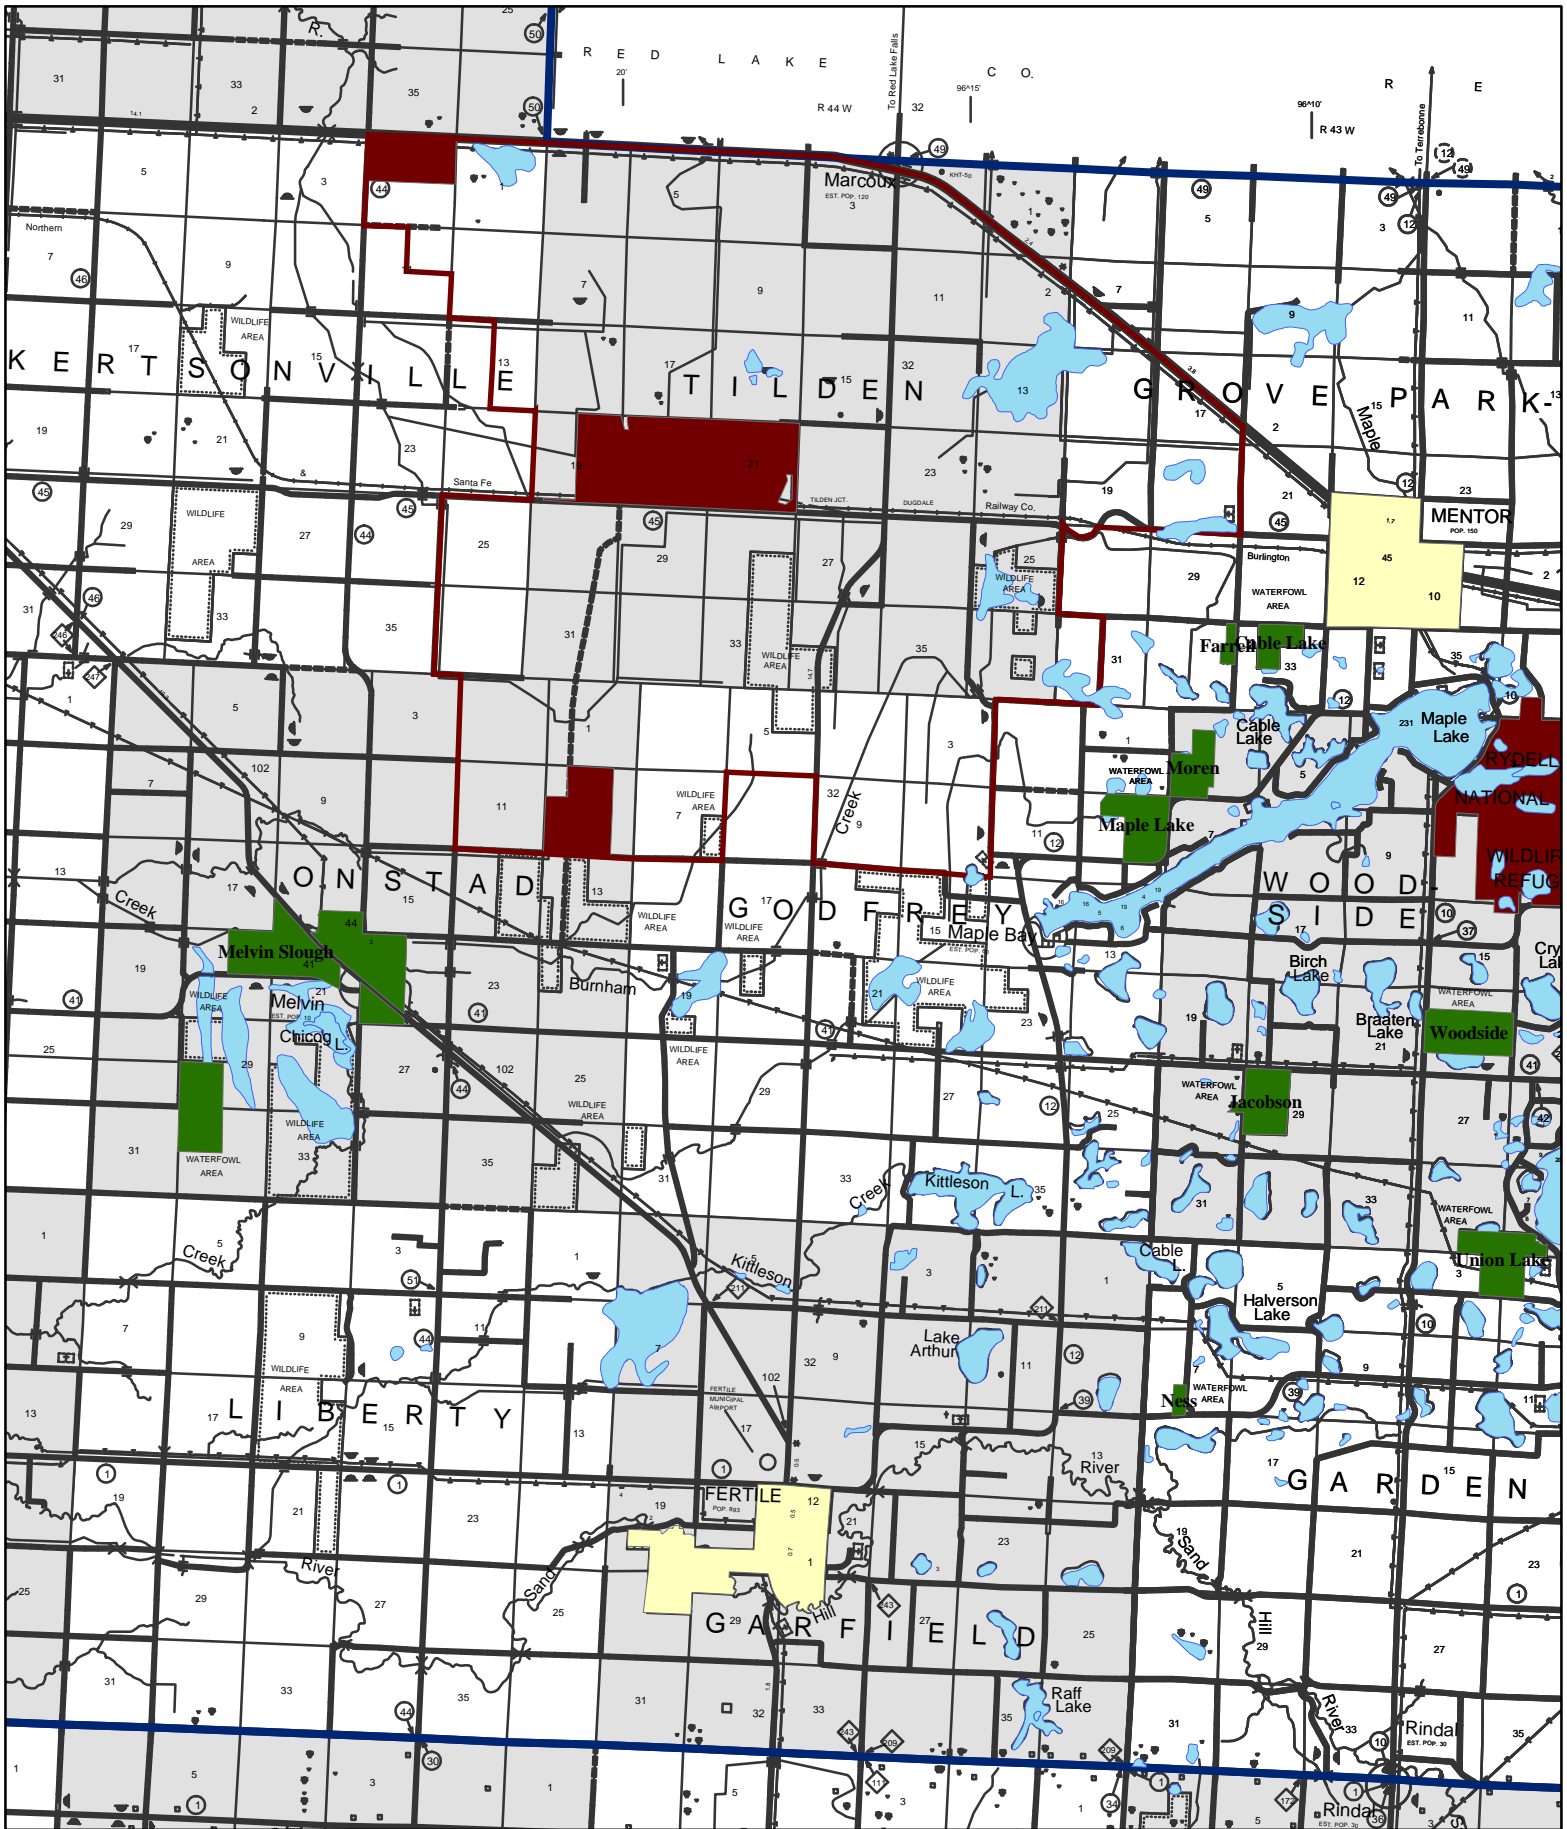

West Polk County Waterfowl Production Areas & National Wildlife Refuges

Detroit Lakes Wetland Management District
 26624 North Tower Road
 Detroit Lakes, MN 56501
 (218) 847-4431

NOTE: WATERFOWL PRODUCTION AREAS
 AND OTHER NATIONAL WILDLIFE REFUGE LANDS
 MAY HAVE SPECIFIC REGULATIONS REGARDING
 ALLOWABLE ACTIVITIES SUCH AS HUNTING.

4

0 0.5 1 2 Miles
Legend

- Waterfowl Production Area
- National Wildlife Refuge