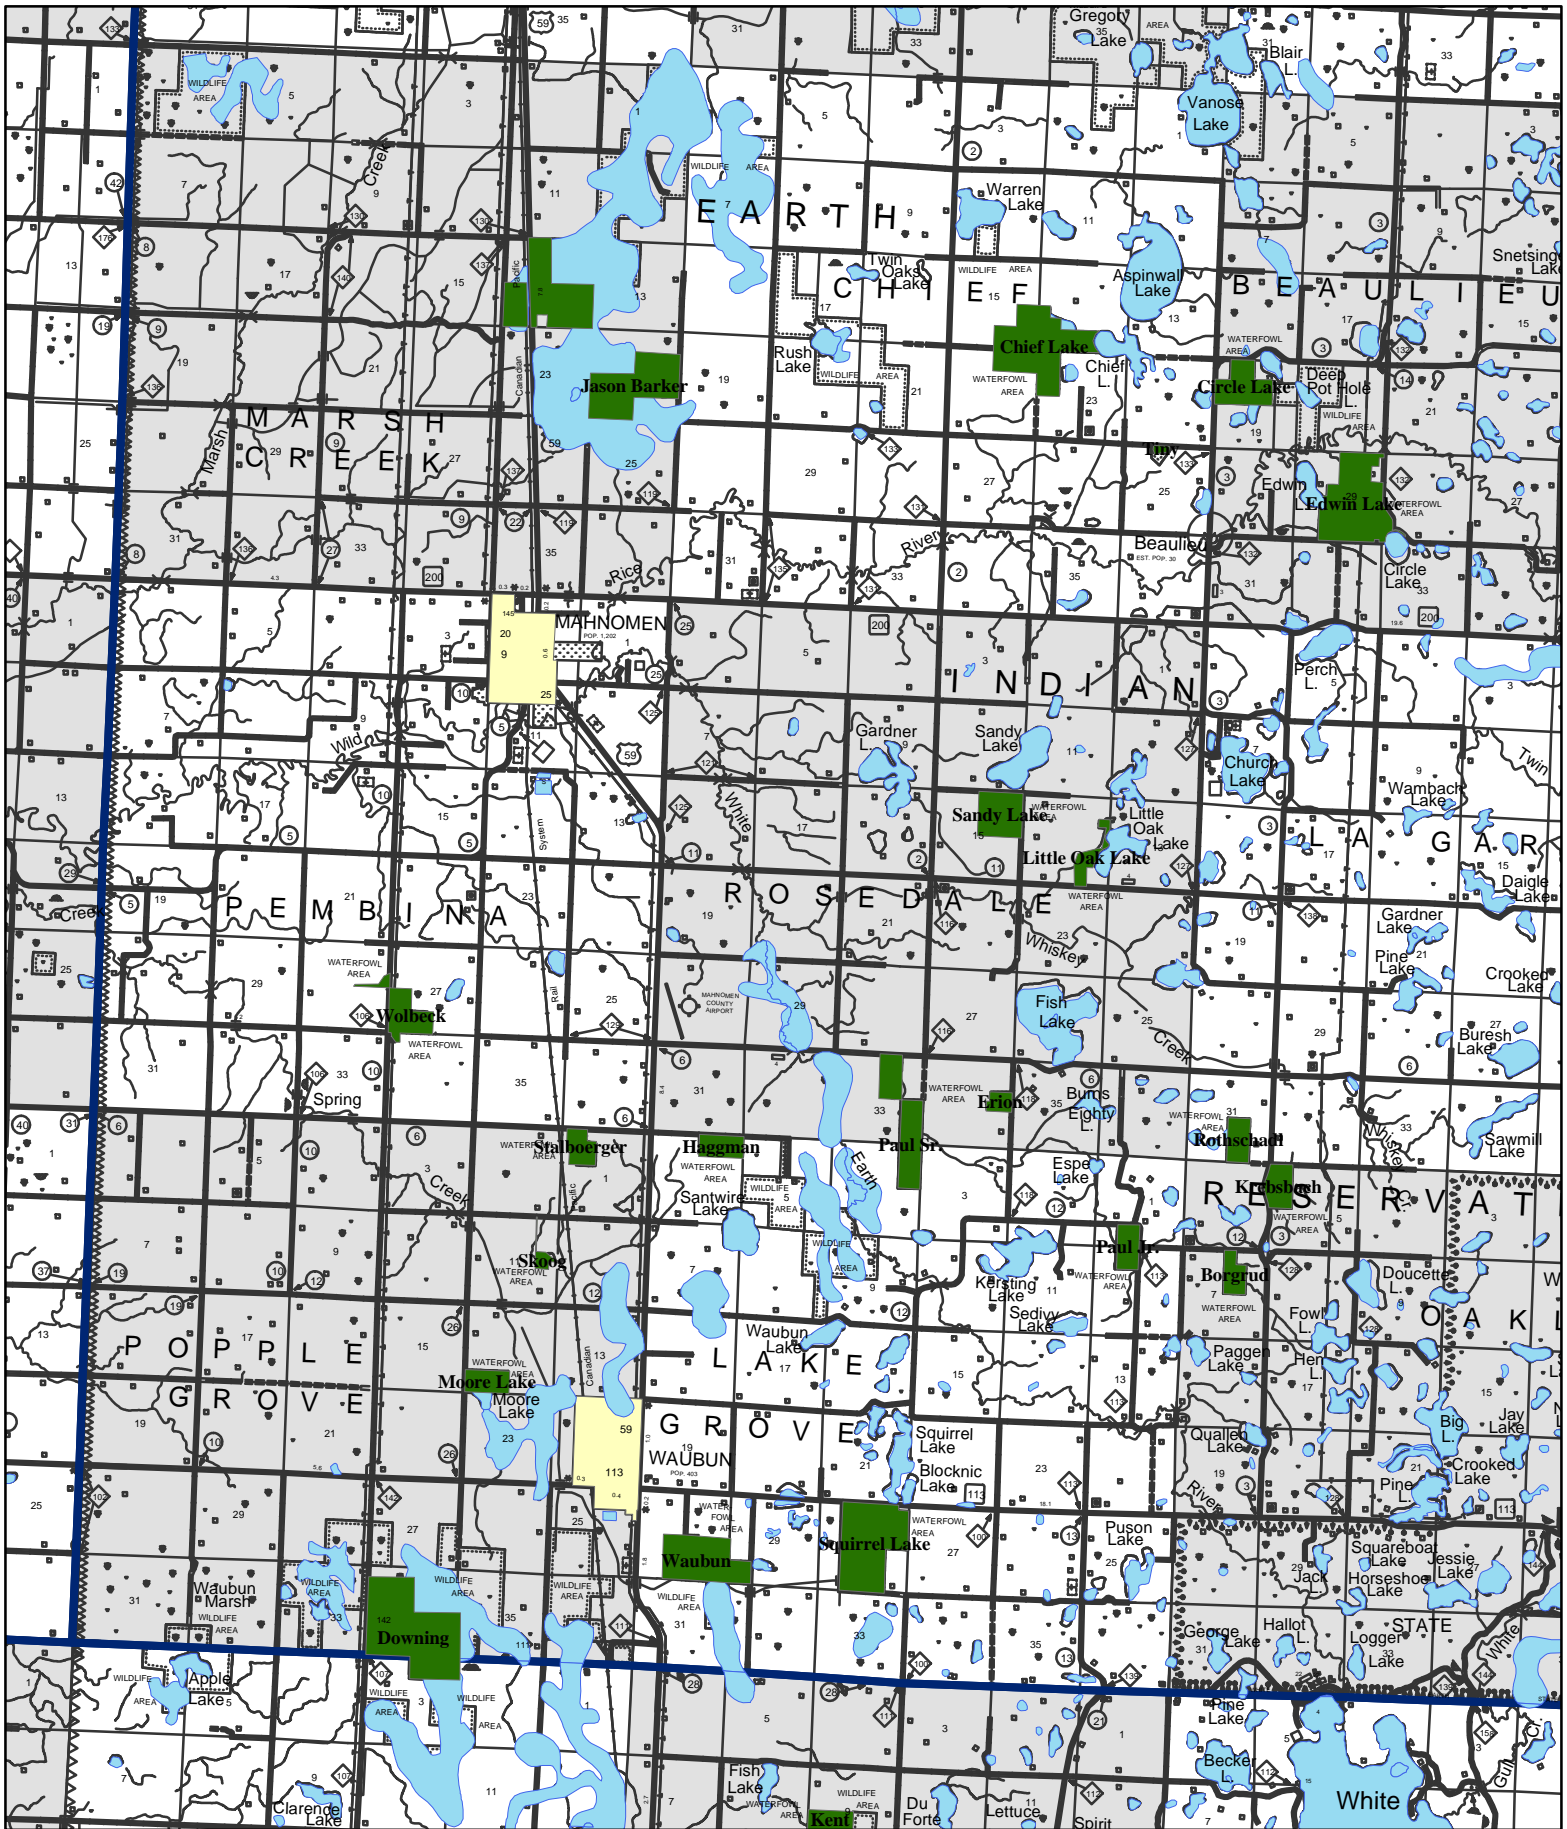

# South West Mahanomen County Waterfowl Production Areas

Detroit Lakes Wetland Management District  
 26624 North Tower Road  
 Detroit Lakes, MN 56501  
 (218) 847-4431

NOTE: WATERFOWL PRODUCTION AREAS  
 AND OTHER NATIONAL WILDLIFE REFUGE LANDS  
 MAY HAVE SPECIFIC REGULATIONS REGARDING  
 ALLOWABLE ACTIVITIES SUCH AS HUNTING.

4

0 0.5 1 2 Miles

Legend

Waterfowl Production Area