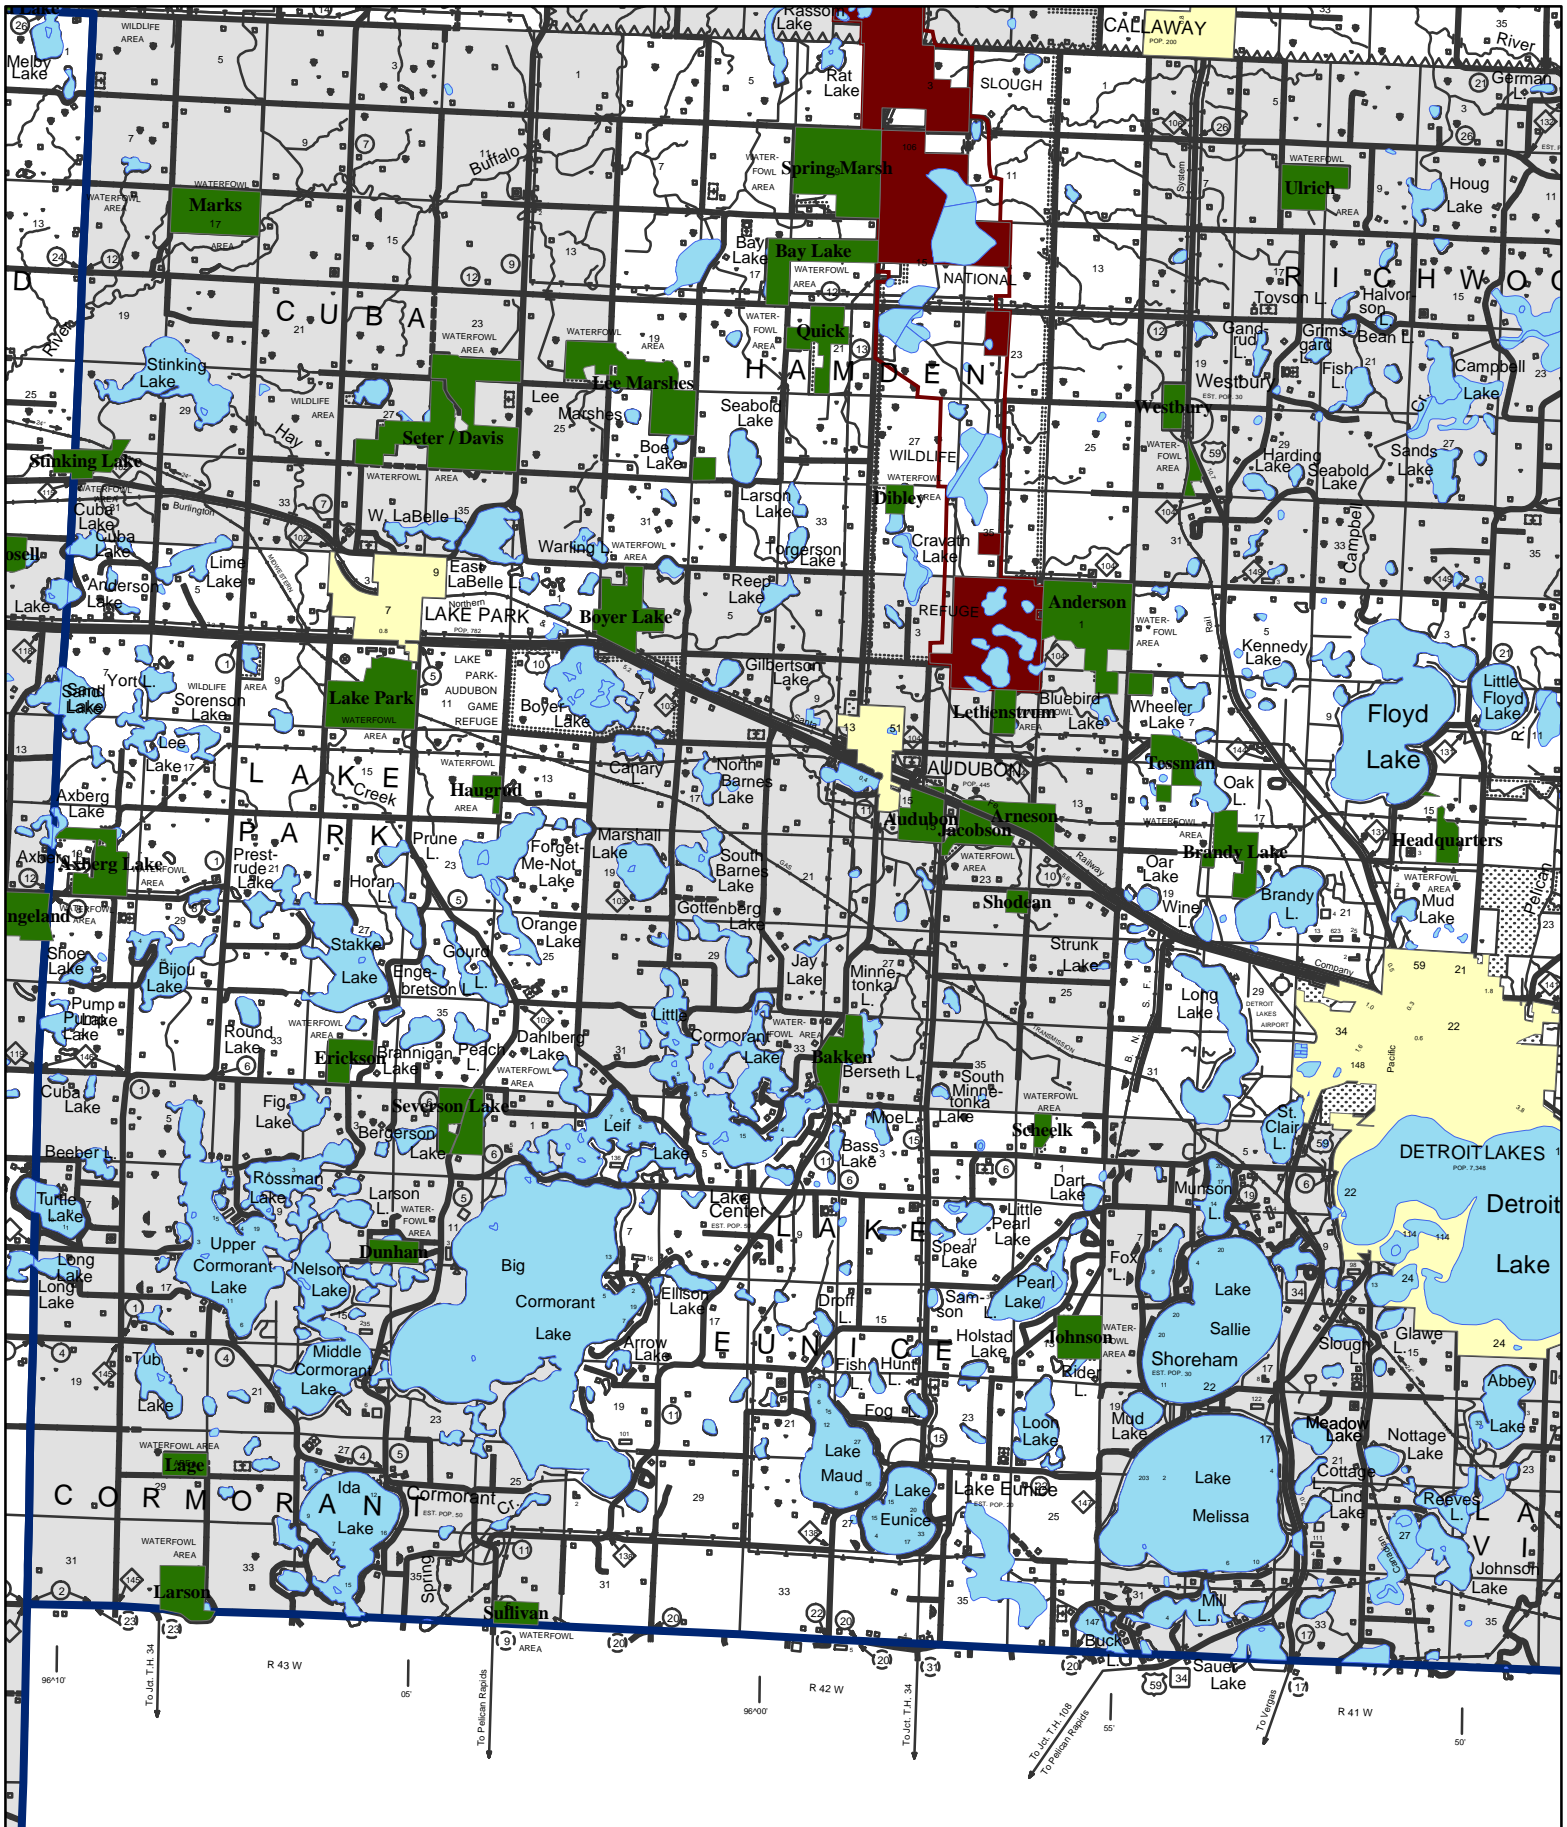

South West Becker County Waterfowl Production Areas & National Wildlife Refuges

Detroit Lakes Wetland Management District
 26624 North Tower Road
 Detroit Lakes, MN 56501
 (218) 847-4431

NOTE: WATERFOWL PRODUCTION AREAS AND OTHER NATIONAL WILDLIFE REFUGE LANDS MAY HAVE SPECIFIC REGULATIONS REGARDING ALLOWABLE ACTIVITIES SUCH AS HUNTING.

4

0 0.5 1 2 Miles
Legend
■ Waterfowl Production Area
■ National Wildlife Refuge