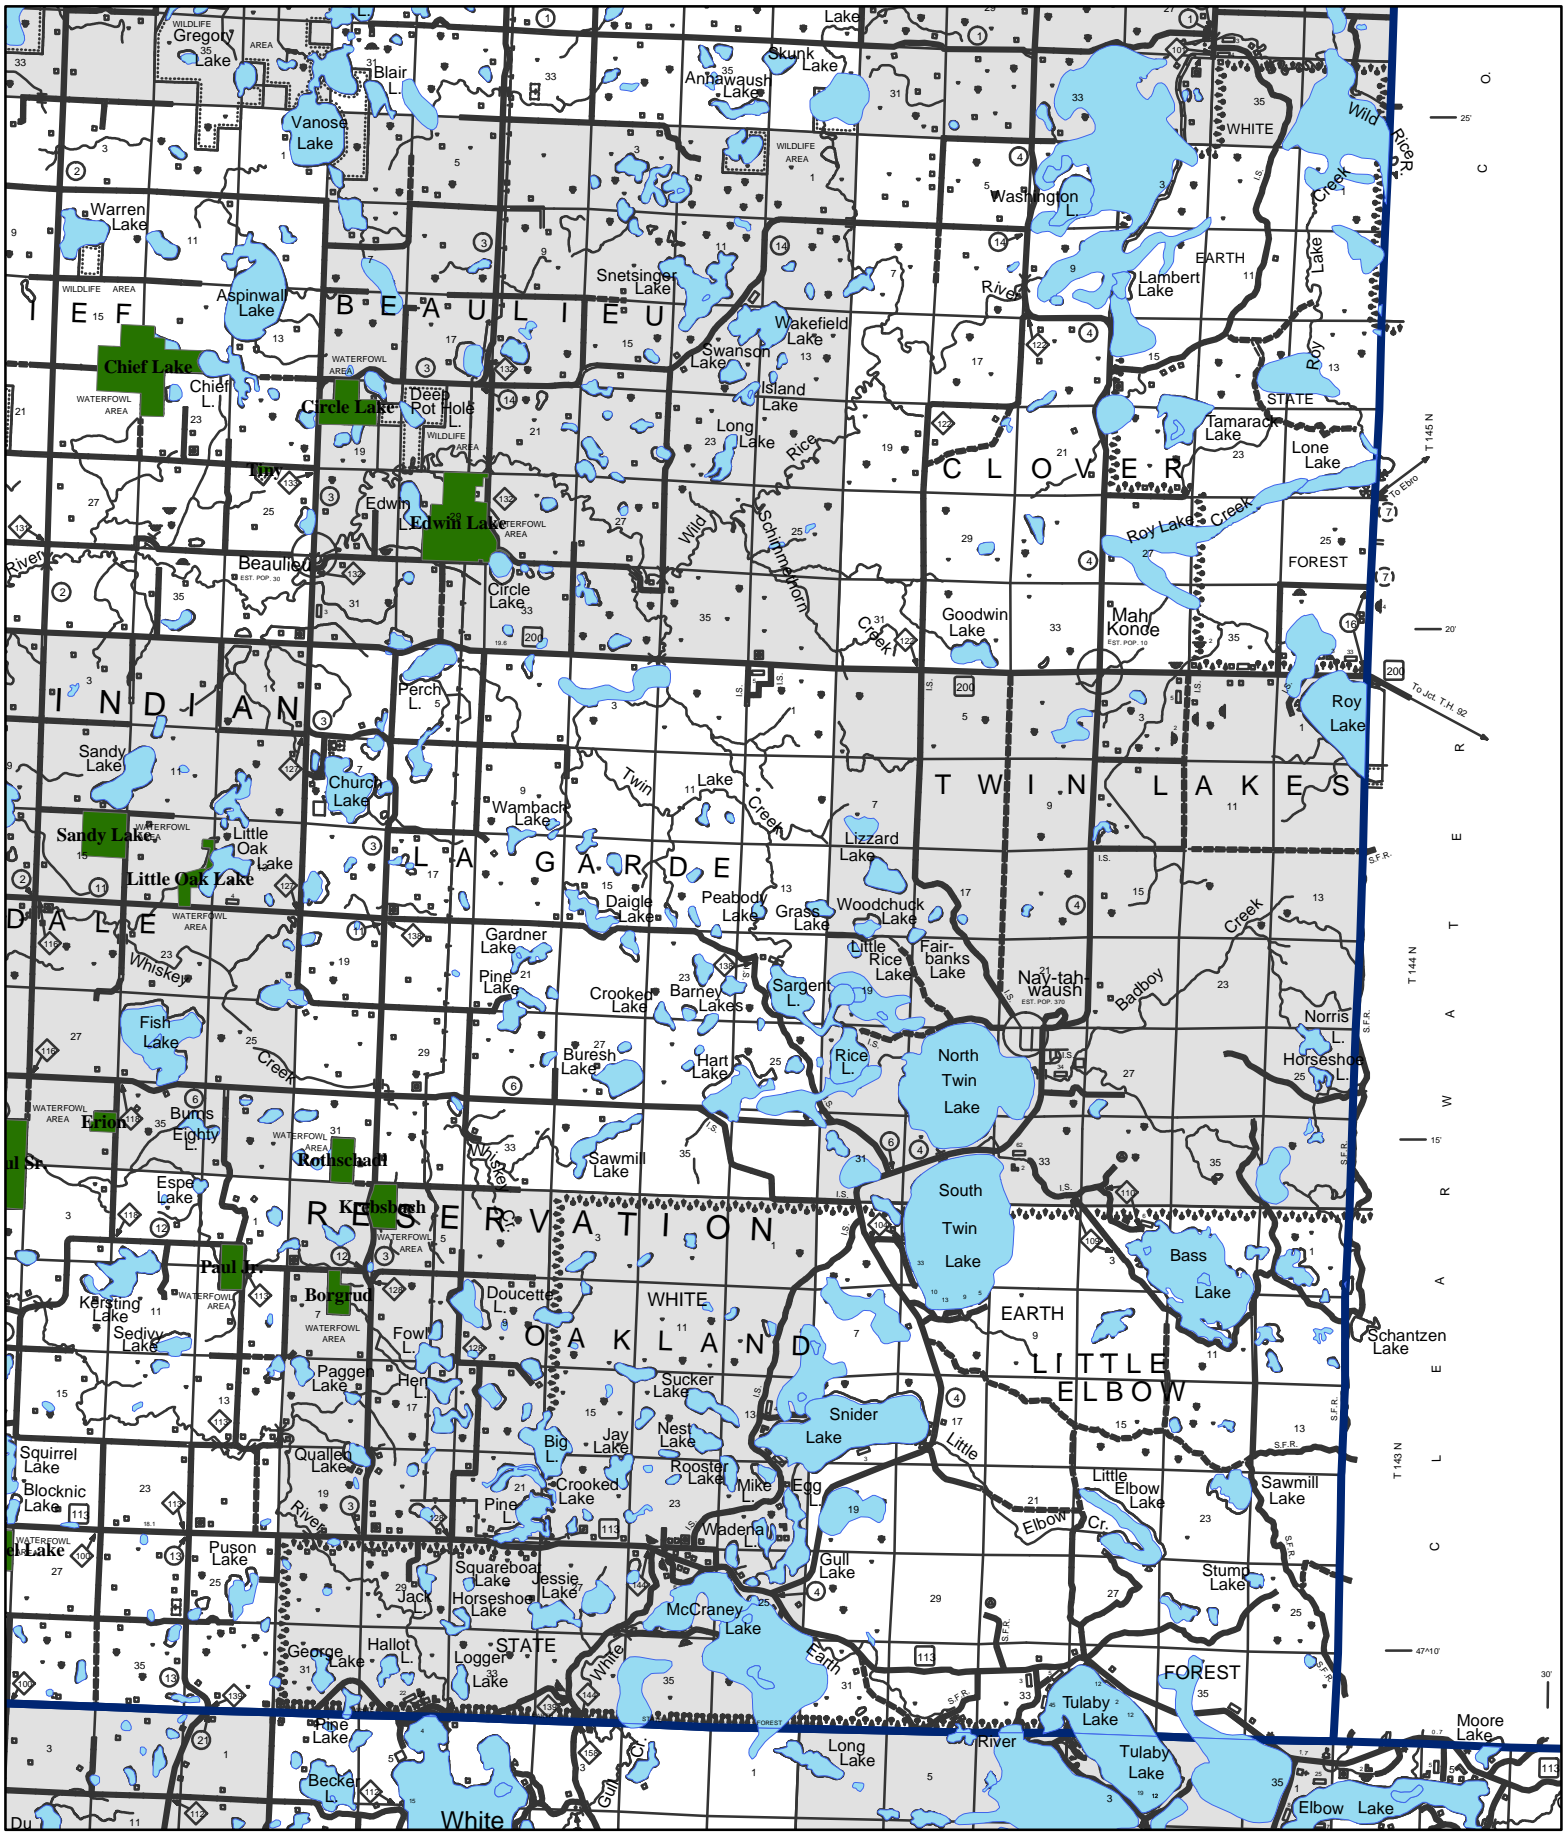

South East Mahanomen County Waterfowl Production Areas

Detroit Lakes Wetland Management District
 26624 North Tower Road
 Detroit Lakes, MN 56501
 (218) 847-4431

NOTE: WATERFOWL PRODUCTION AREAS AND OTHER NATIONAL WILDLIFE REFUGE LANDS MAY HAVE SPECIFIC REGULATIONS REGARDING ALLOWABLE ACTIVITIES SUCH AS HUNTING.

4

0 0.5 1 2 Miles

Legend

Waterfowl Production Area