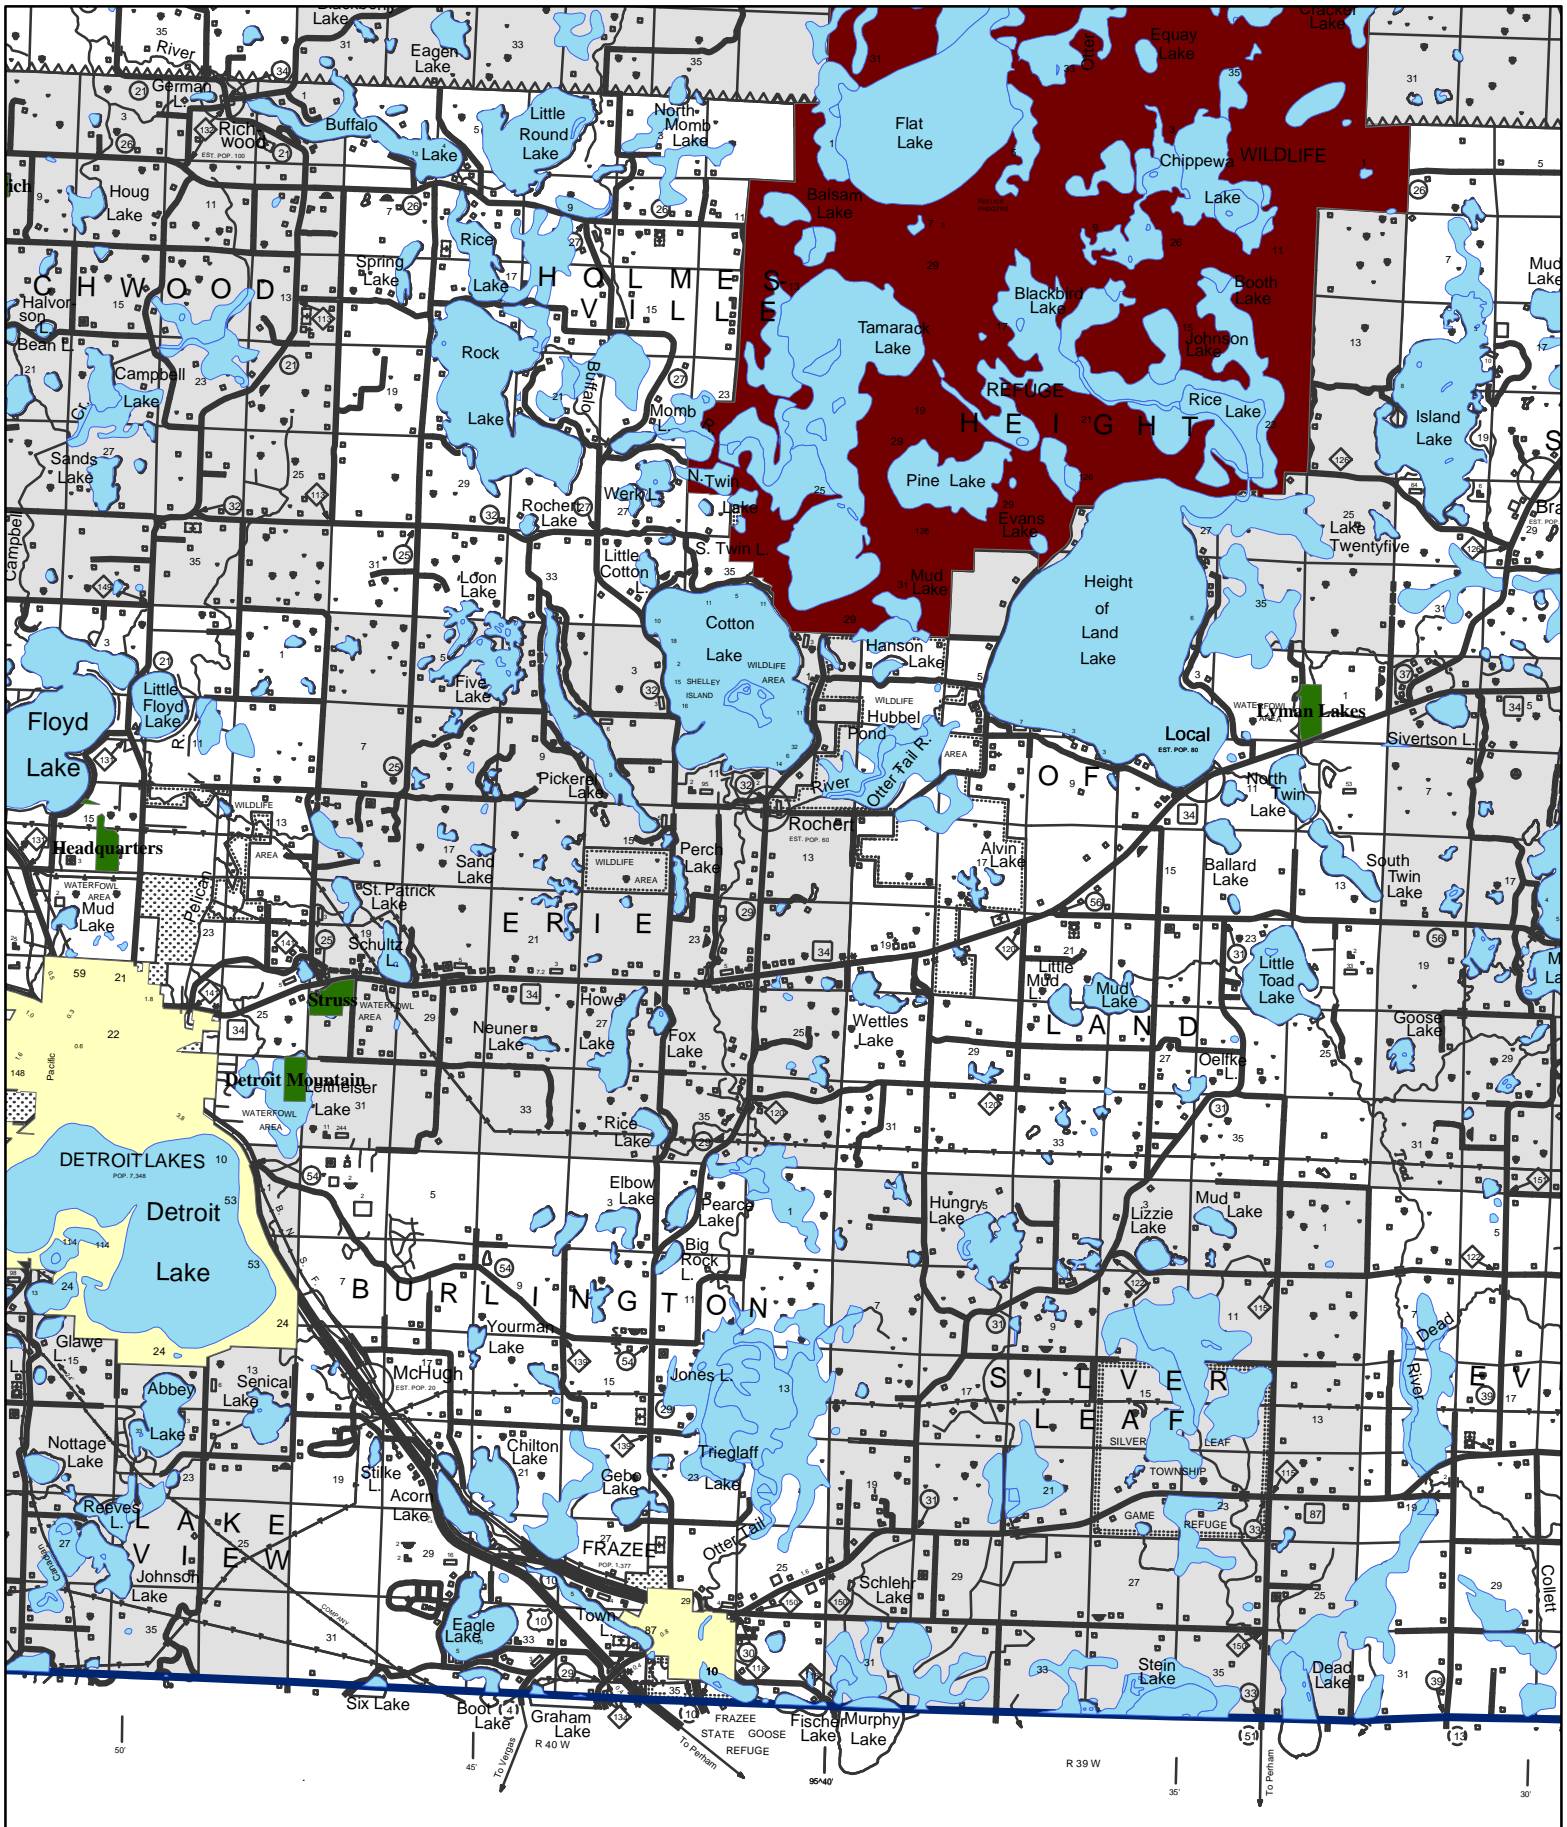

# South East Becker County Waterfowl Production Areas & National Wildlife Refuges

Detroit Lakes Wetland Management District  
 26624 North Tower Road  
 Detroit Lakes, MN 56501  
 (218) 847-4431

NOTE: WATERFOWL PRODUCTION AREAS AND OTHER NATIONAL WILDLIFE REFUGE LANDS MAY HAVE SPECIFIC REGULATIONS REGARDING ALLOWABLE ACTIVITIES SUCH AS HUNTING.

# 4

0 0.5 1 2 Miles  
**Legend**

- Waterfowl Production Area
- National Wildlife Refuge