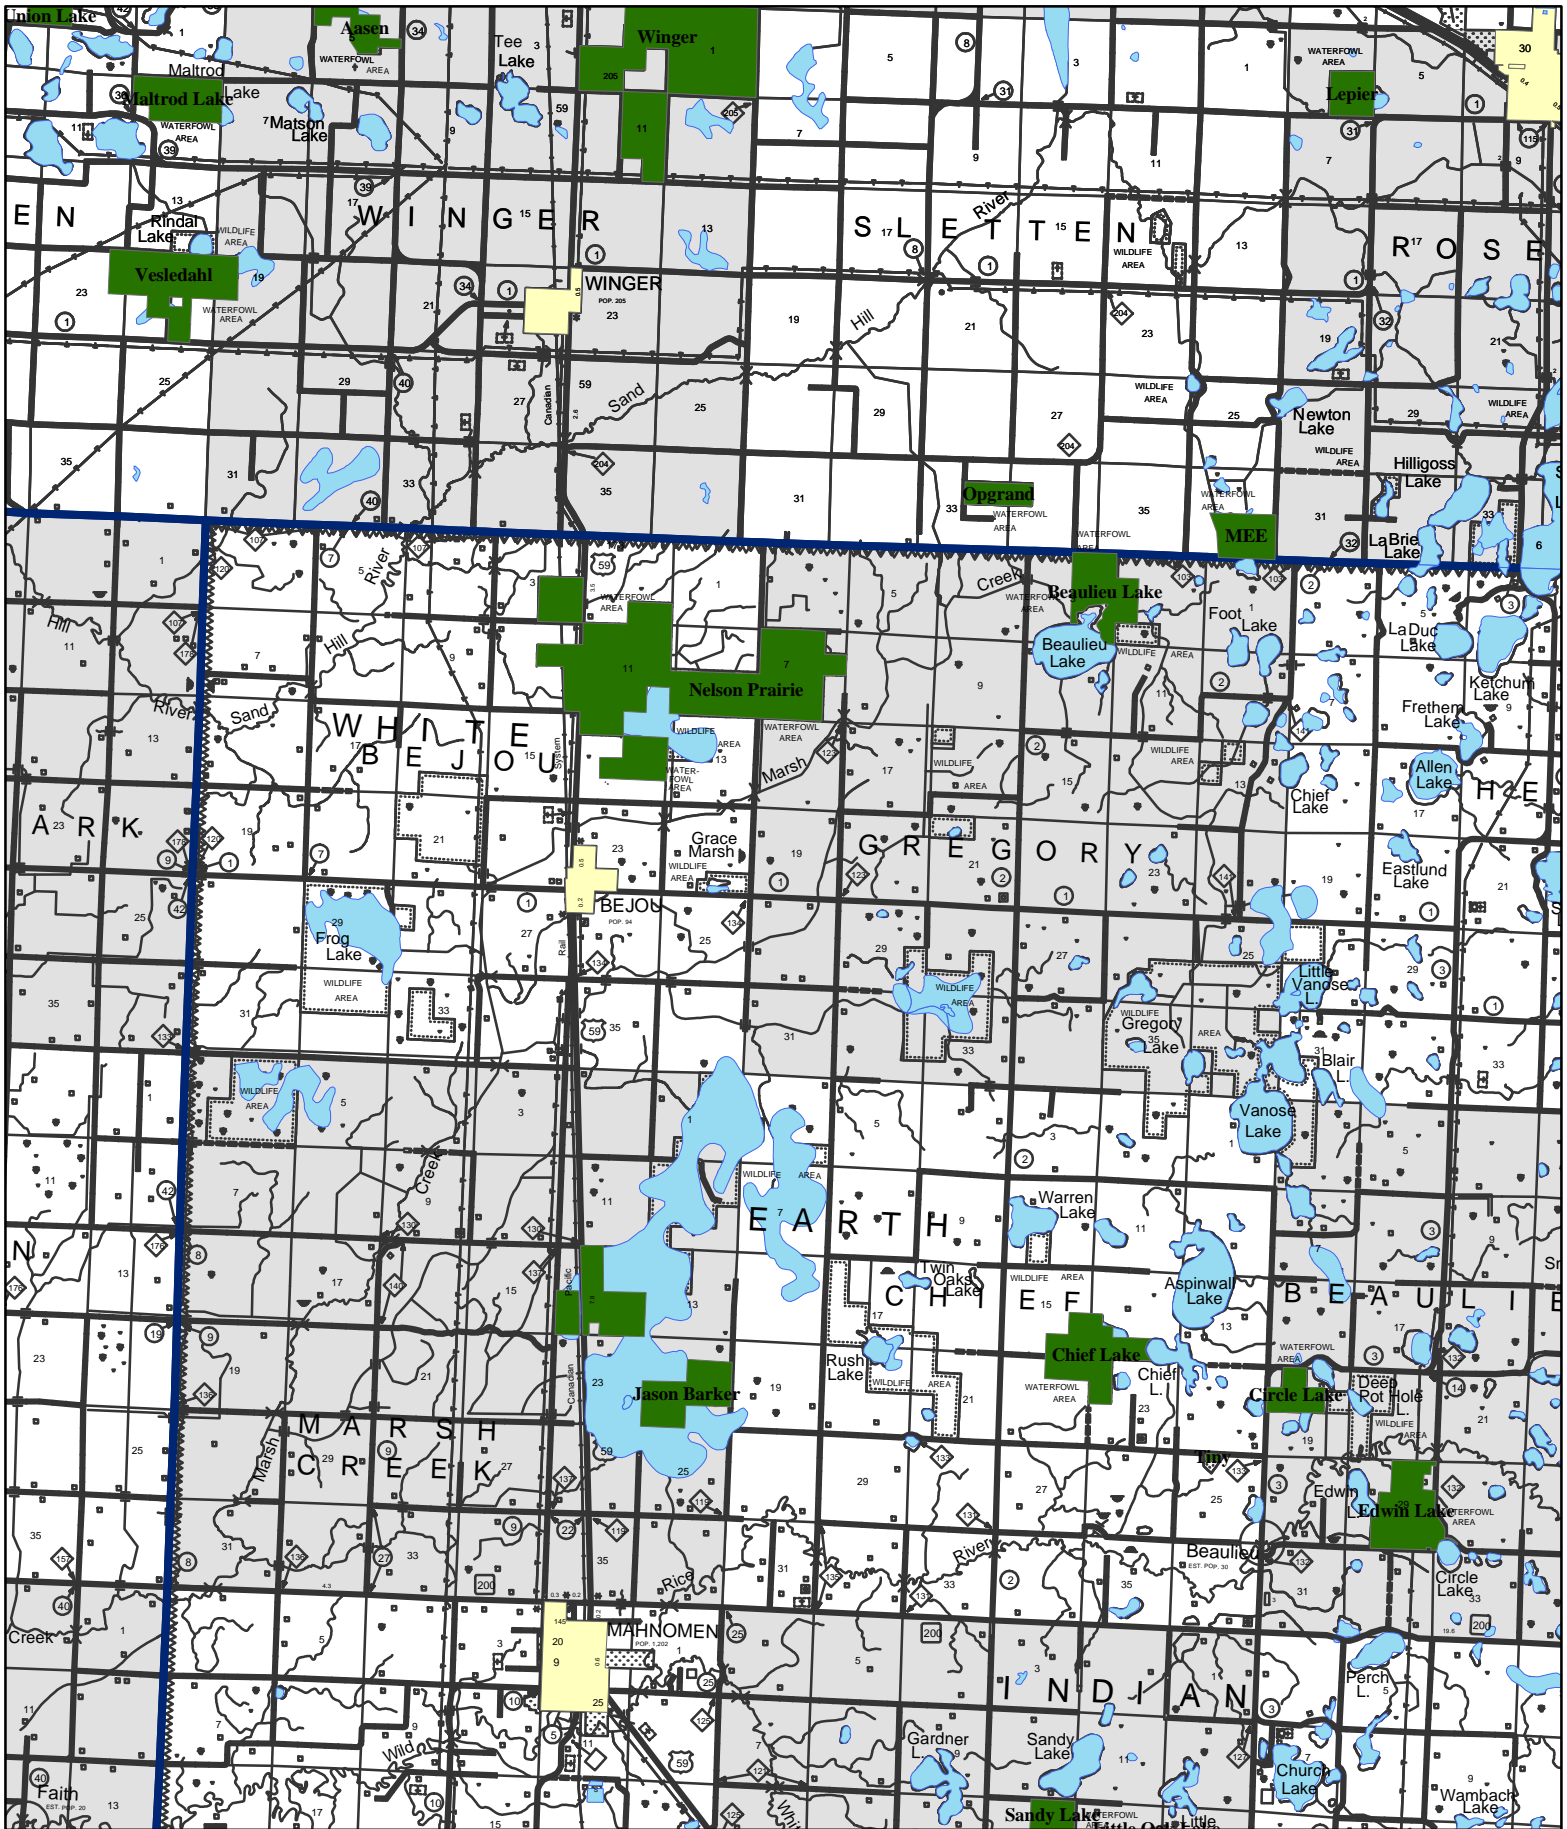

North West Mahanomen County Waterfowl Production Areas

Detroit Lakes Wetland Management District
 26624 North Tower Road
 Detroit Lakes, MN 56501
 (218) 847-4431

NOTE: WATERFOWL PRODUCTION AREAS
 AND OTHER NATIONAL WILDLIFE REFUGE LANDS
 MAY HAVE SPECIFIC REGULATIONS REGARDING
 ALLOWABLE ACTIVITIES SUCH AS HUNTING.

4

0 0.5 1 2 Miles

Legend

Waterfowl Production Area