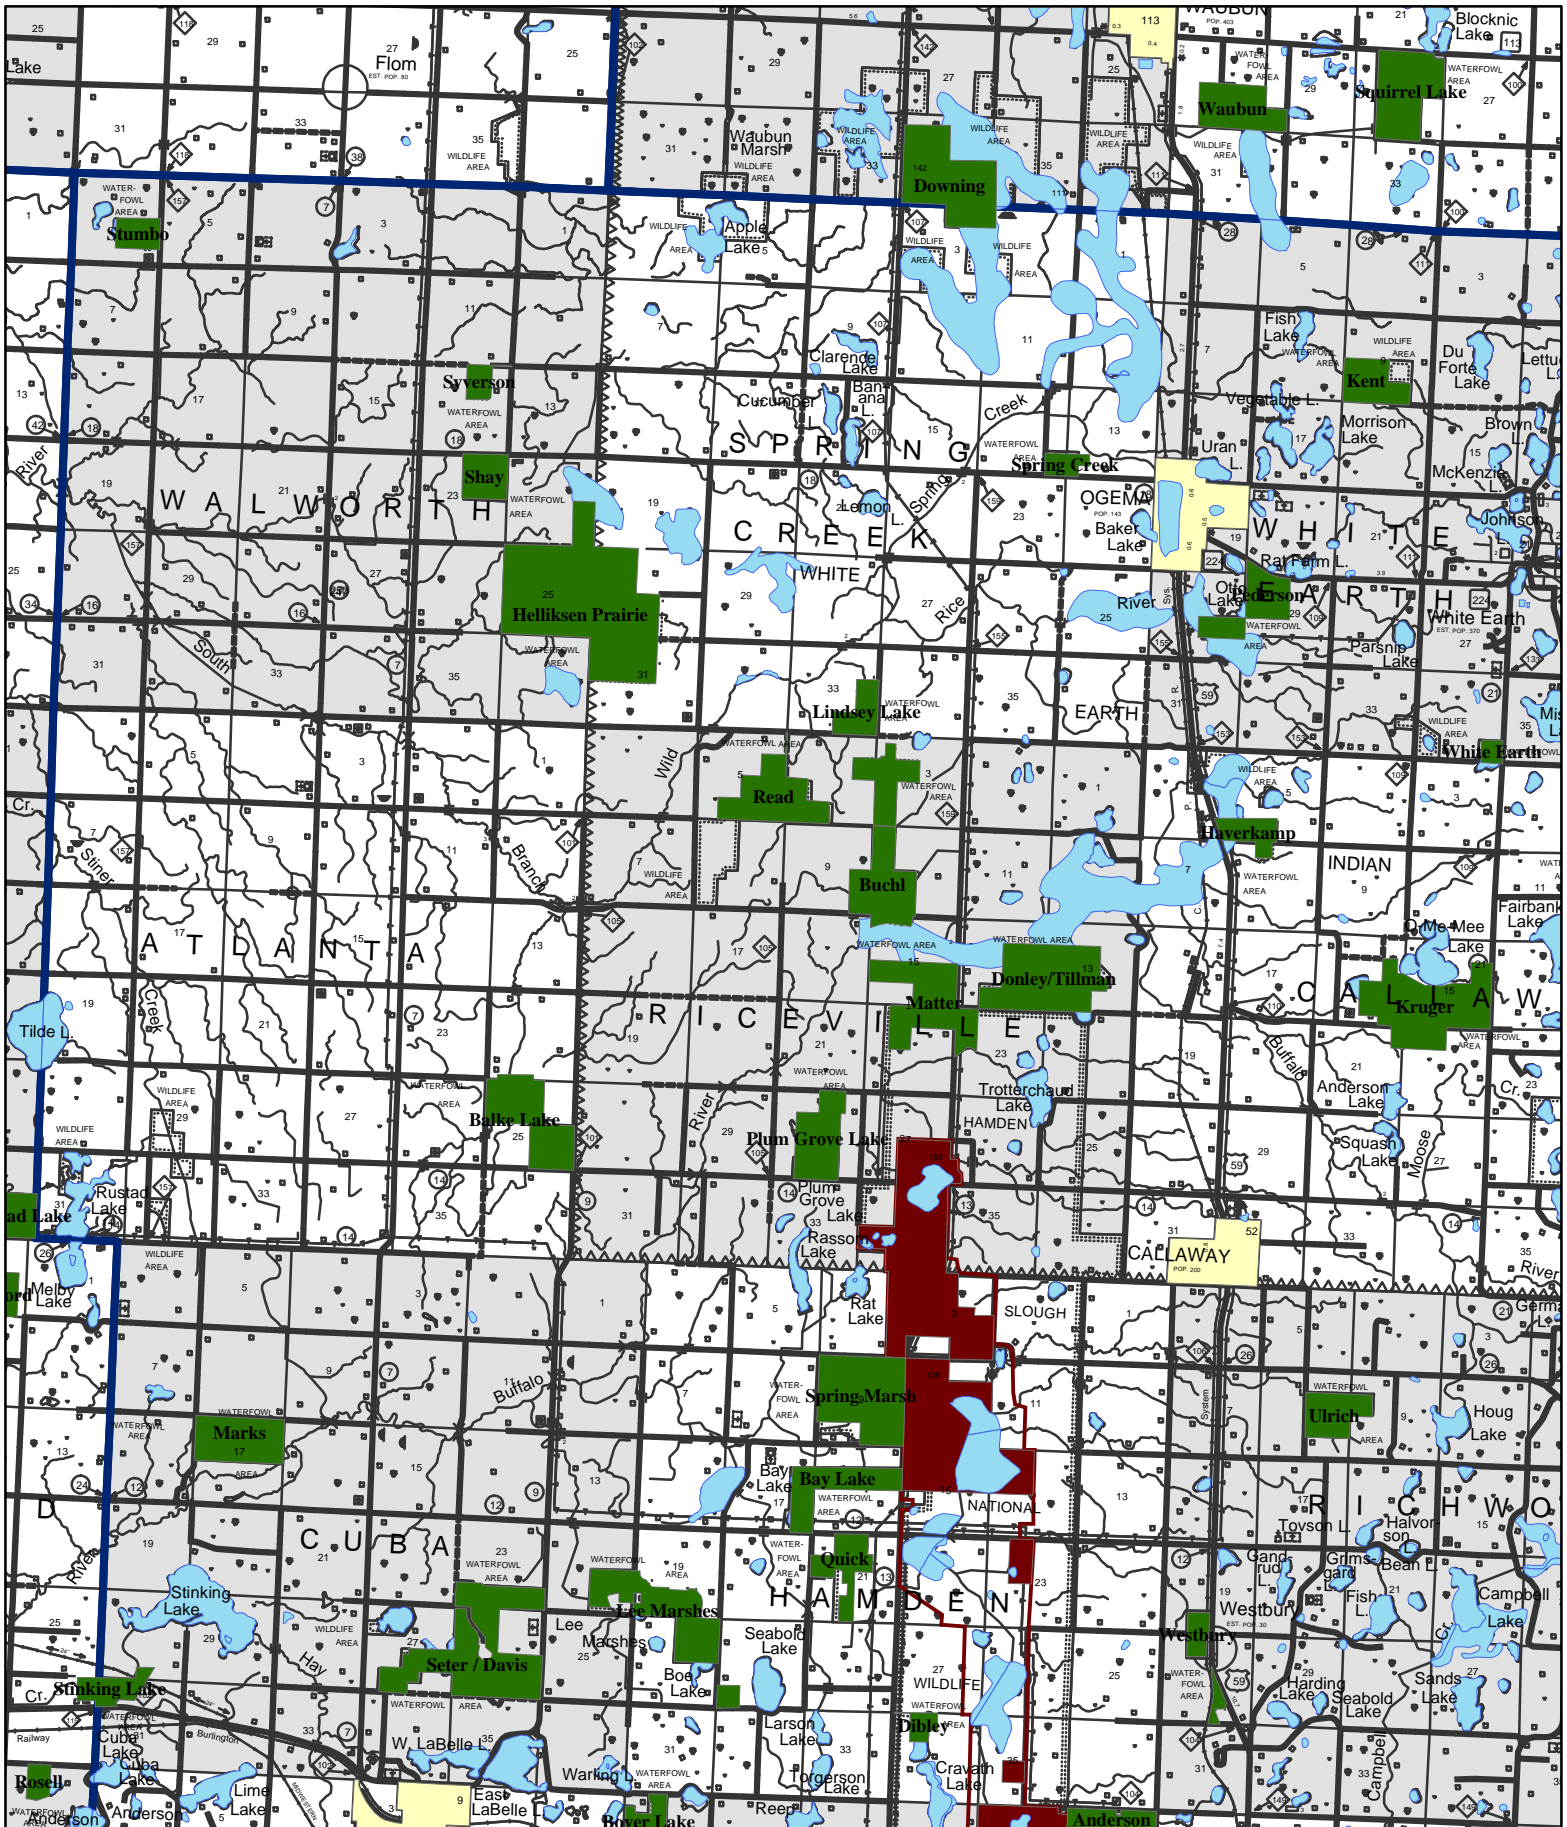

North West Becker County Waterfowl Production Areas & National Wildlife Refuges

Detroit Lakes Wetland Management District
 26624 North Tower Road
 Detroit Lakes, MN 56501
 (218) 847-4431

NOTE: WATERFOWL PRODUCTION AREAS AND OTHER NATIONAL WILDLIFE REFUGE LANDS MAY HAVE SPECIFIC REGULATIONS REGARDING ALLOWABLE ACTIVITIES SUCH AS HUNTING.

4

0 0.5 1 2 Miles
Legend
 Waterfowl Production Area
 National Wildlife Refuge