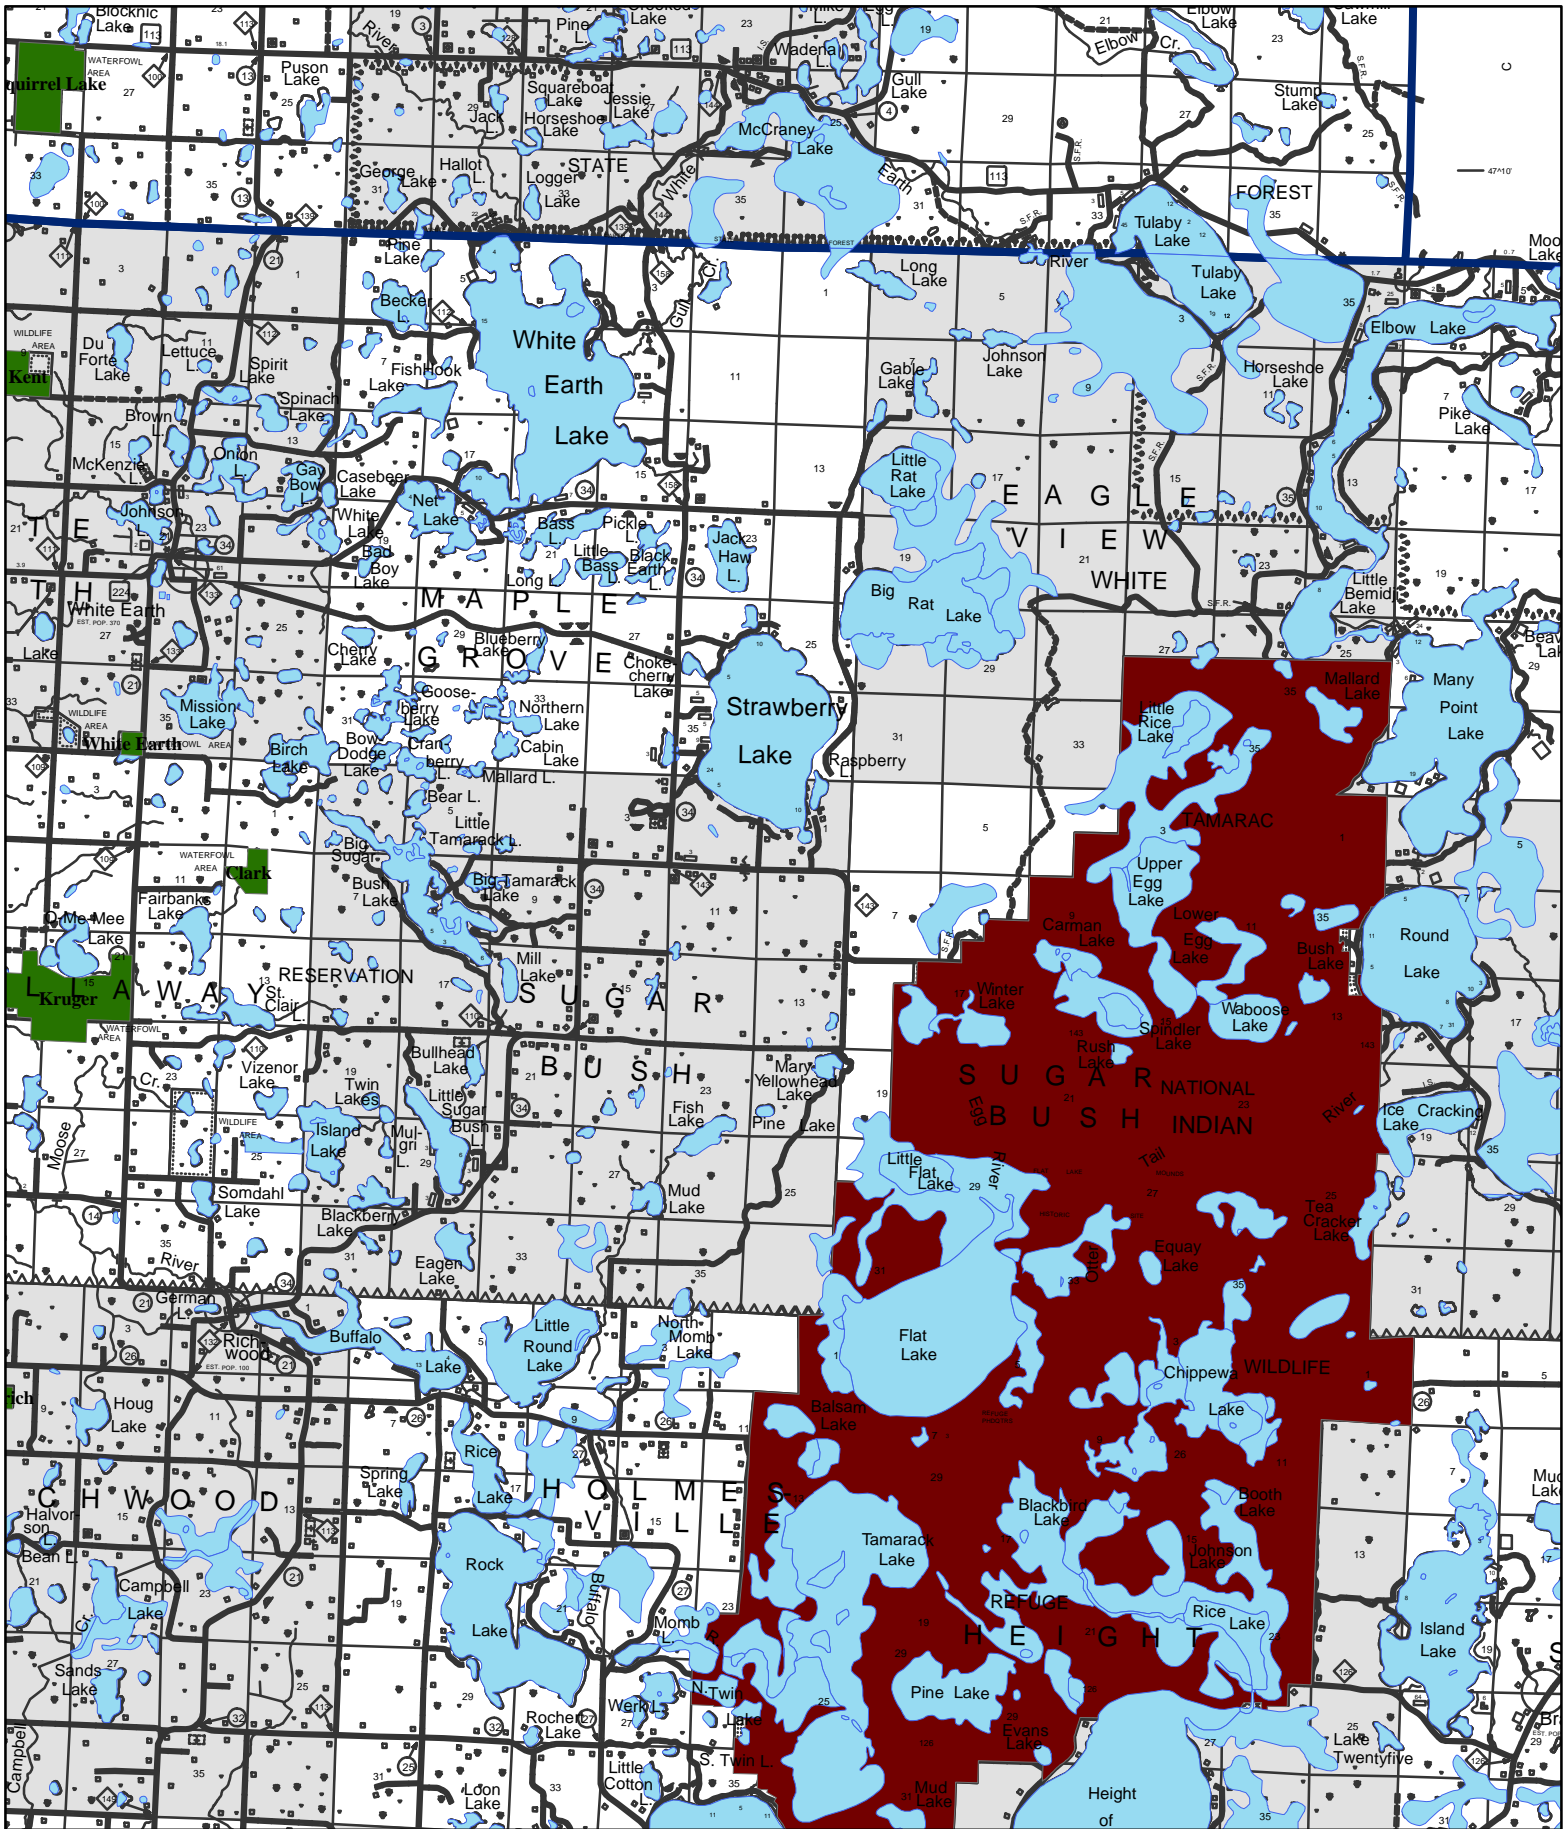

# North East Becker County Waterfowl Production Areas & National Wildlife Refuges

Detroit Lakes Wetland Management District  
26624 North Tower Road  
Detroit Lakes, MN 56501  
(218) 847-4431

NOTE: WATERFOWL PRODUCTION AREAS AND OTHER NATIONAL WILDLIFE REFUGE LANDS MAY HAVE SPECIFIC REGULATIONS REGARDING ALLOWABLE ACTIVITIES SUCH AS HUNTING.

4

0 0.5 1 2 Miles  
Legend

- Waterfowl Production Area
- National Wildlife Refuge