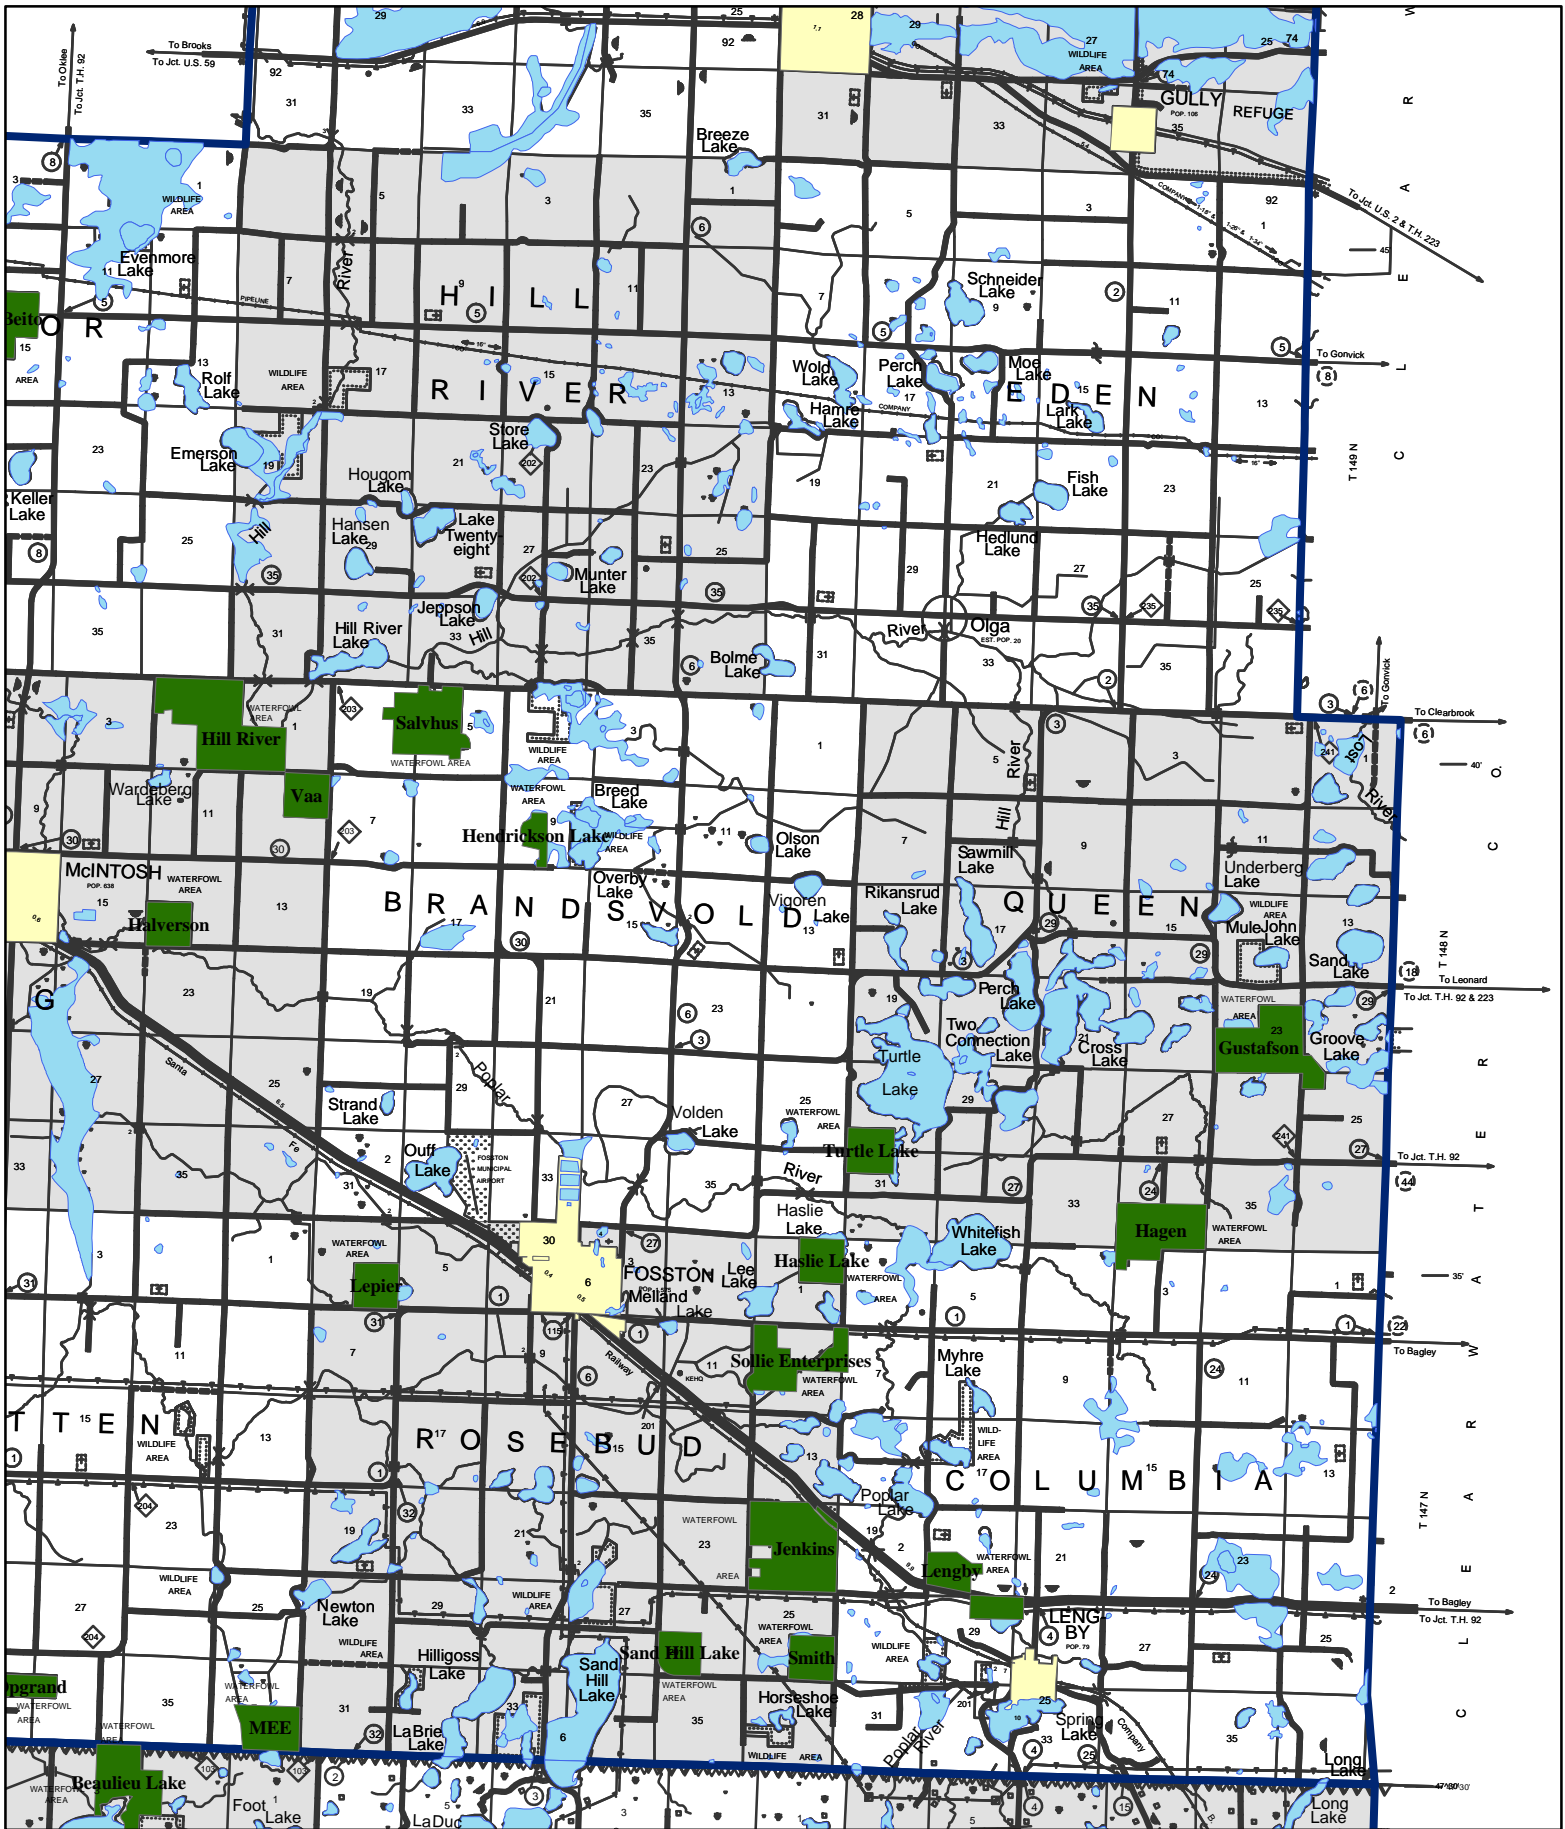

East Polk County Waterfowl Production Areas

Detroit Lakes Wetland Management District
 26624 North Tower Road
 Detroit Lakes, MN 56501
 (218) 847-4431

NOTE: WATERFOWL PRODUCTION AREAS AND OTHER NATIONAL WILDLIFE REFUGE LANDS MAY HAVE SPECIFIC REGULATIONS REGARDING ALLOWABLE ACTIVITIES SUCH AS HUNTING.

4

0 0.5 1 2 Miles

Legend

Waterfowl Production Area