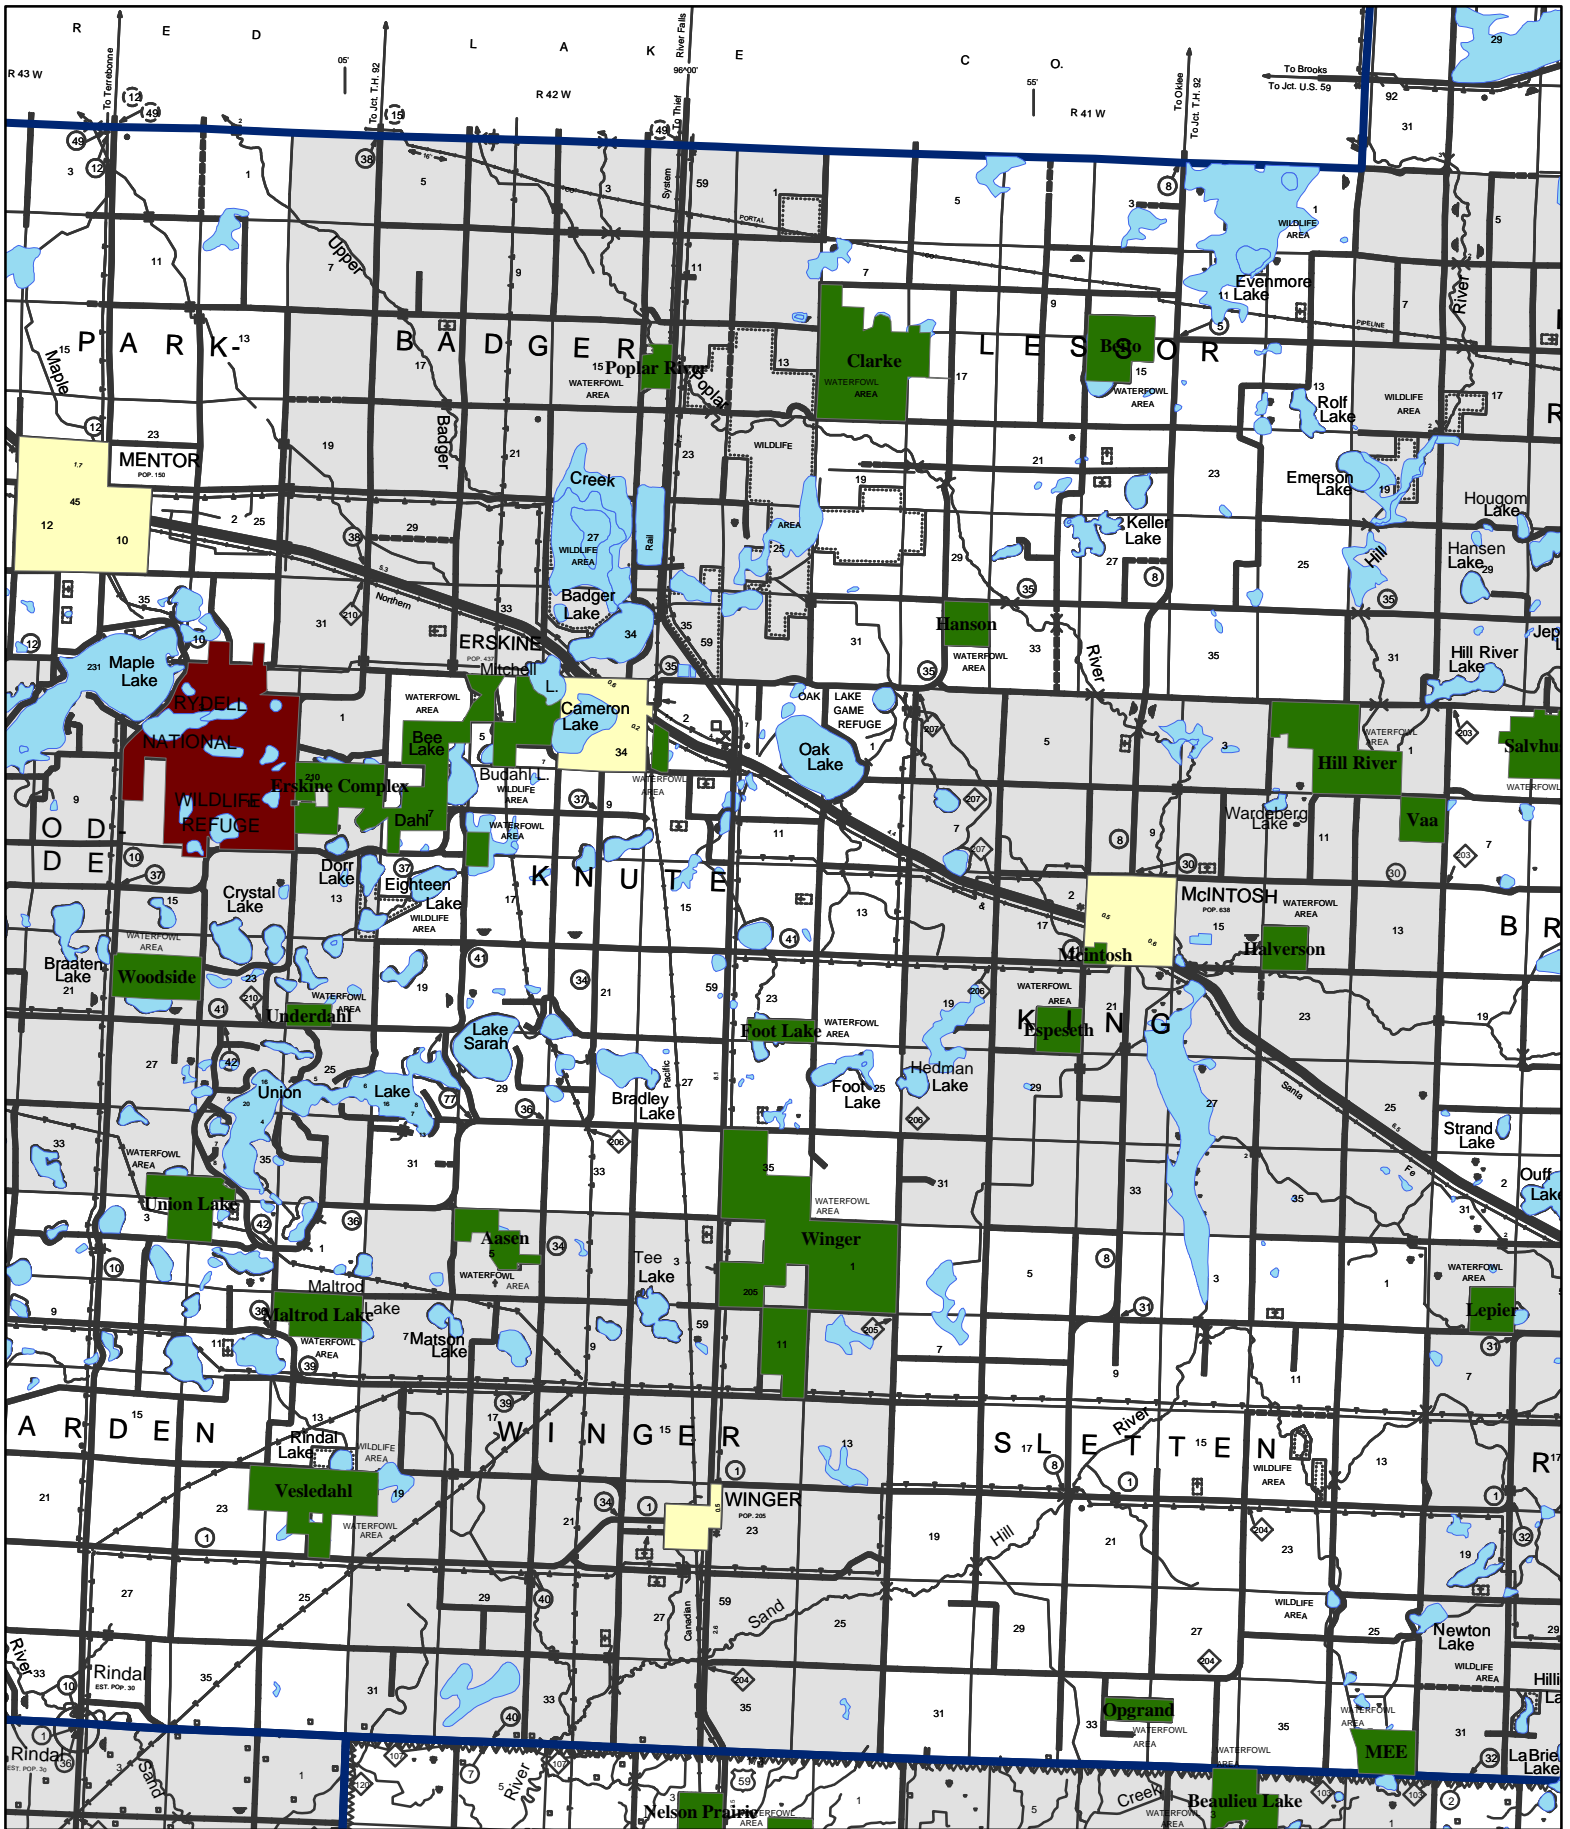

Central Polk County Waterfowl Production Areas & National Wildlife Refuges

Detroit Lakes Wetland Management District
 26624 North Tower Road
 Detroit Lakes, MN 56501
 (218) 847-4431

NOTE: WATERFOWL PRODUCTION AREAS AND OTHER NATIONAL WILDLIFE REFUGE LANDS MAY HAVE SPECIFIC REGULATIONS REGARDING ALLOWABLE ACTIVITIES SUCH AS HUNTING.

4

0 0.5 1 2 Miles
Legend

- Waterfowl Production Area
- National Wildlife Refuge