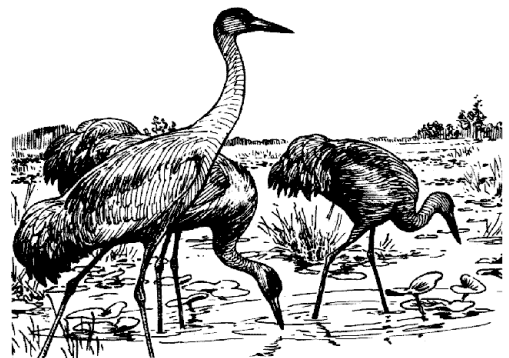

The habitats along the Mahnomen and Blue Hill hiking trails are mostly upland with scattered wetlands. Grassland birds, such as the eastern meadowlarks and grasshopper and savanna sparrows may be seen as well as deeper forest birds such as ovenbirds and yellow-throated vireos. Blue Hill rises nearly 200 feet above its flat surroundings and offers excellent viewing for spring migrants.

You are invited to share the refuge with the birds. Please respect their needs and their habitat. Take only memories. Leave only footprints.

Legend

This bird list contains 232 species recorded on the refuge, followed by 22 species listed as Casual and not expected to be present. Symbols used are as follows:

Season

- Sp** **Spring**..... March-May
- S** **Summer**..... June-July
- F** **Fall** August-November
- W** **Winter** December-February

Note: Shorebird fall migration starts in the summer period defined here.