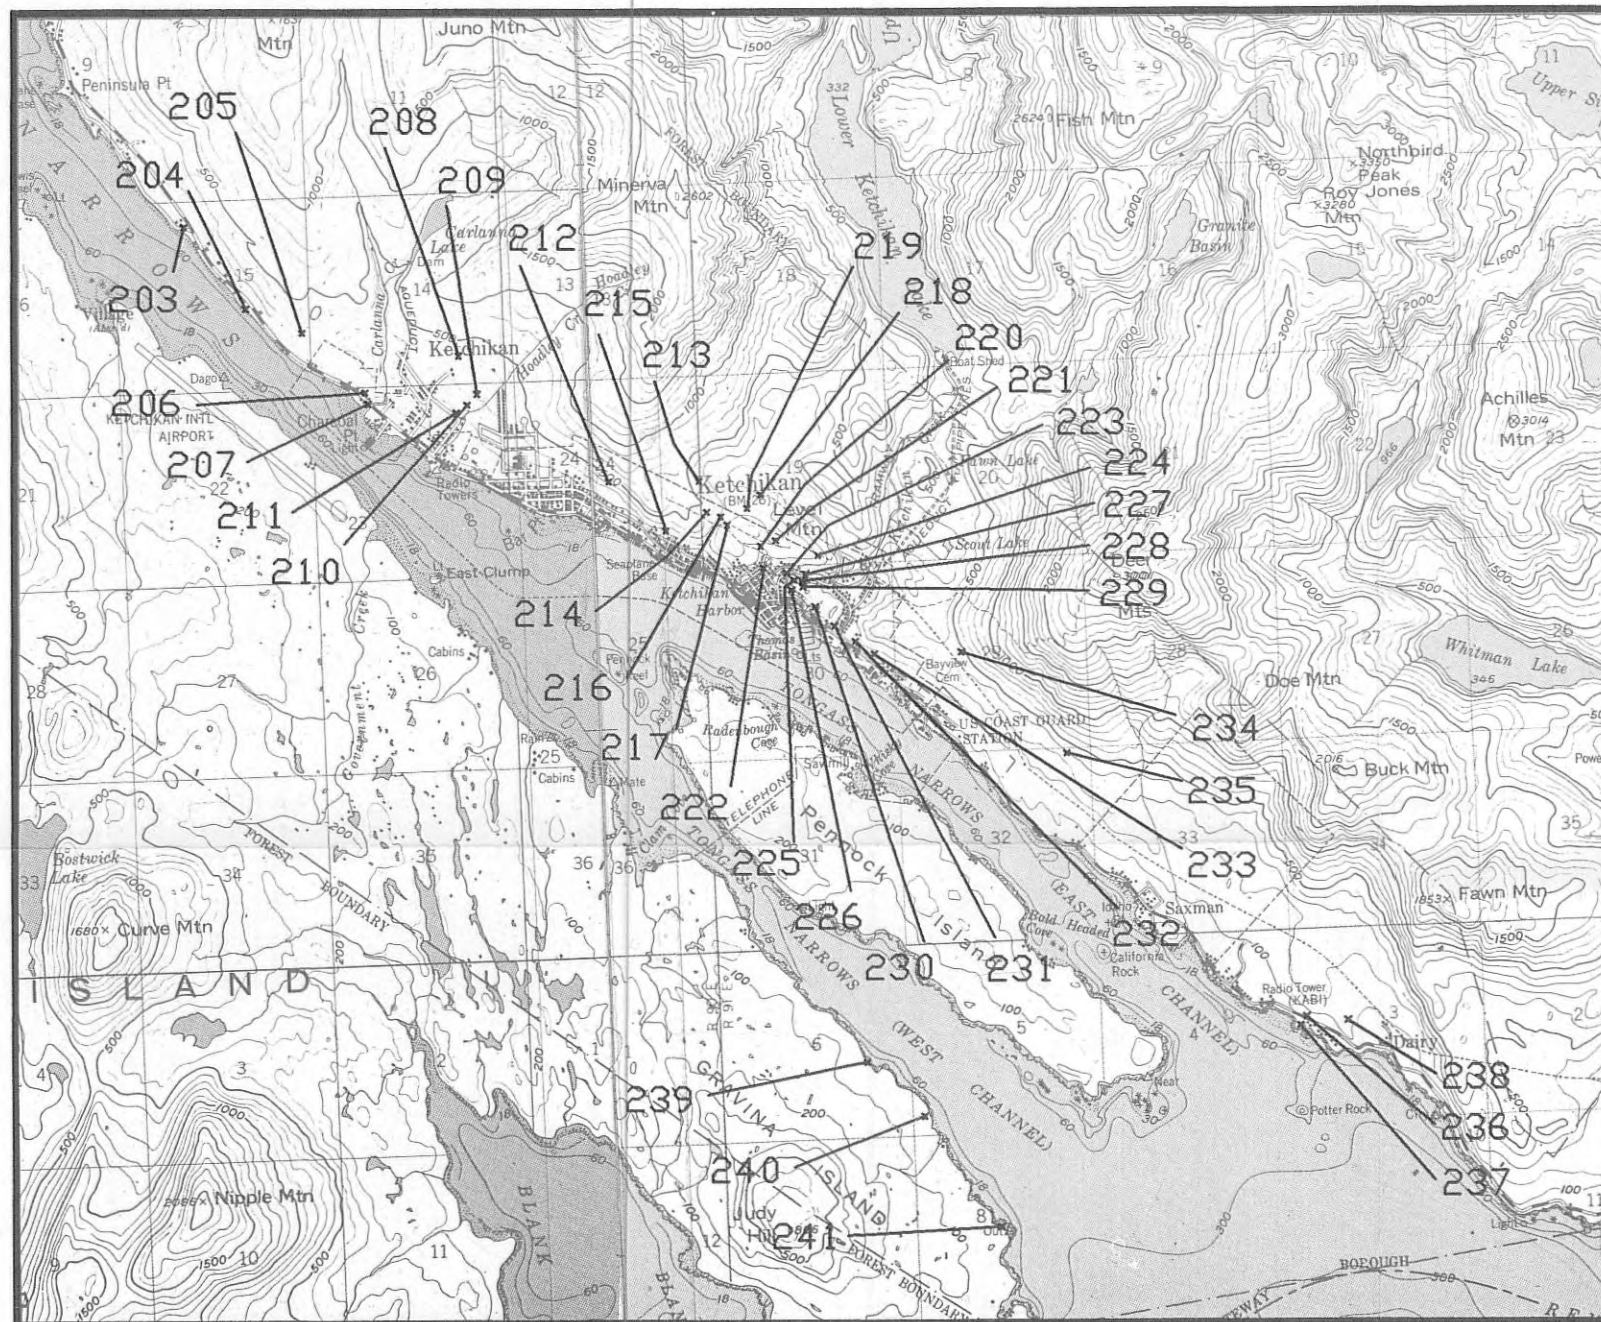

INSET 5D: City of Ketchikan and vicinity

MINERAL LOCALITIES SAMPLED

Mineral localities	Map No.	Commodity
Karlson Motors, road cut	203	
Road cut, 2.3 km north of Carlana Creek	203	
Beach	204	
Ketchikan Ready Mix quarry	205	Au
Carlana Creek quarry	206	Mo
Carlana Creek vicinity	207	Au
Hoadley	208	Au
Hoadley Creek	209-211	Au, Cu
White Cliff	212	
Quarry, Forest Avenue and Schoenbar Road	213	Au, Cu, Zn, Mo
Above quarry at Forest Avenue and Schoenbar Road	214	Au, Zn
1252 Upper Millar Road	215	
Schoenbar Road	216	Au
(prison parking lot)		
Summit Terrace Road	217	
Nevada Lode	218	Au, Cu
(821 Sesame Street)		
Bear Valley Mini Storage	219	
Corner of Forest and Millar Ridge Roads	220	Au
Millar Ridge Road, (NE side	221	
American Legion quarry	222	Zn
Intersection of Park and Venetia Roads	223	
Schoenbar Junior High School	224	
Venetia Avenue at Cape Fox stairway	225	
Cape Fox adit	226	
912 Park Avenue	227	
Venetia Avenue at Cape Fox Road	228	
Cape Fox Lodge	229-230	
Tatsuda Market	231	
Black Swan	232	Cu
Laundromat adit	233	
Ketchikan city dump	234	
Jim's cut	235	Au, Cu, Mo
Gold Nugget No. 3	236-237	Au, Pb, Zn
Quarry south of Gold Nugget claims	238	Au, Pb, Zn
Gold String	239	Au, Ag, Pb, Zn
Gold Stone	240	Au, Ag, Pb, Zn
Heckman	241	Au, Pb, Zn

208 → Map number