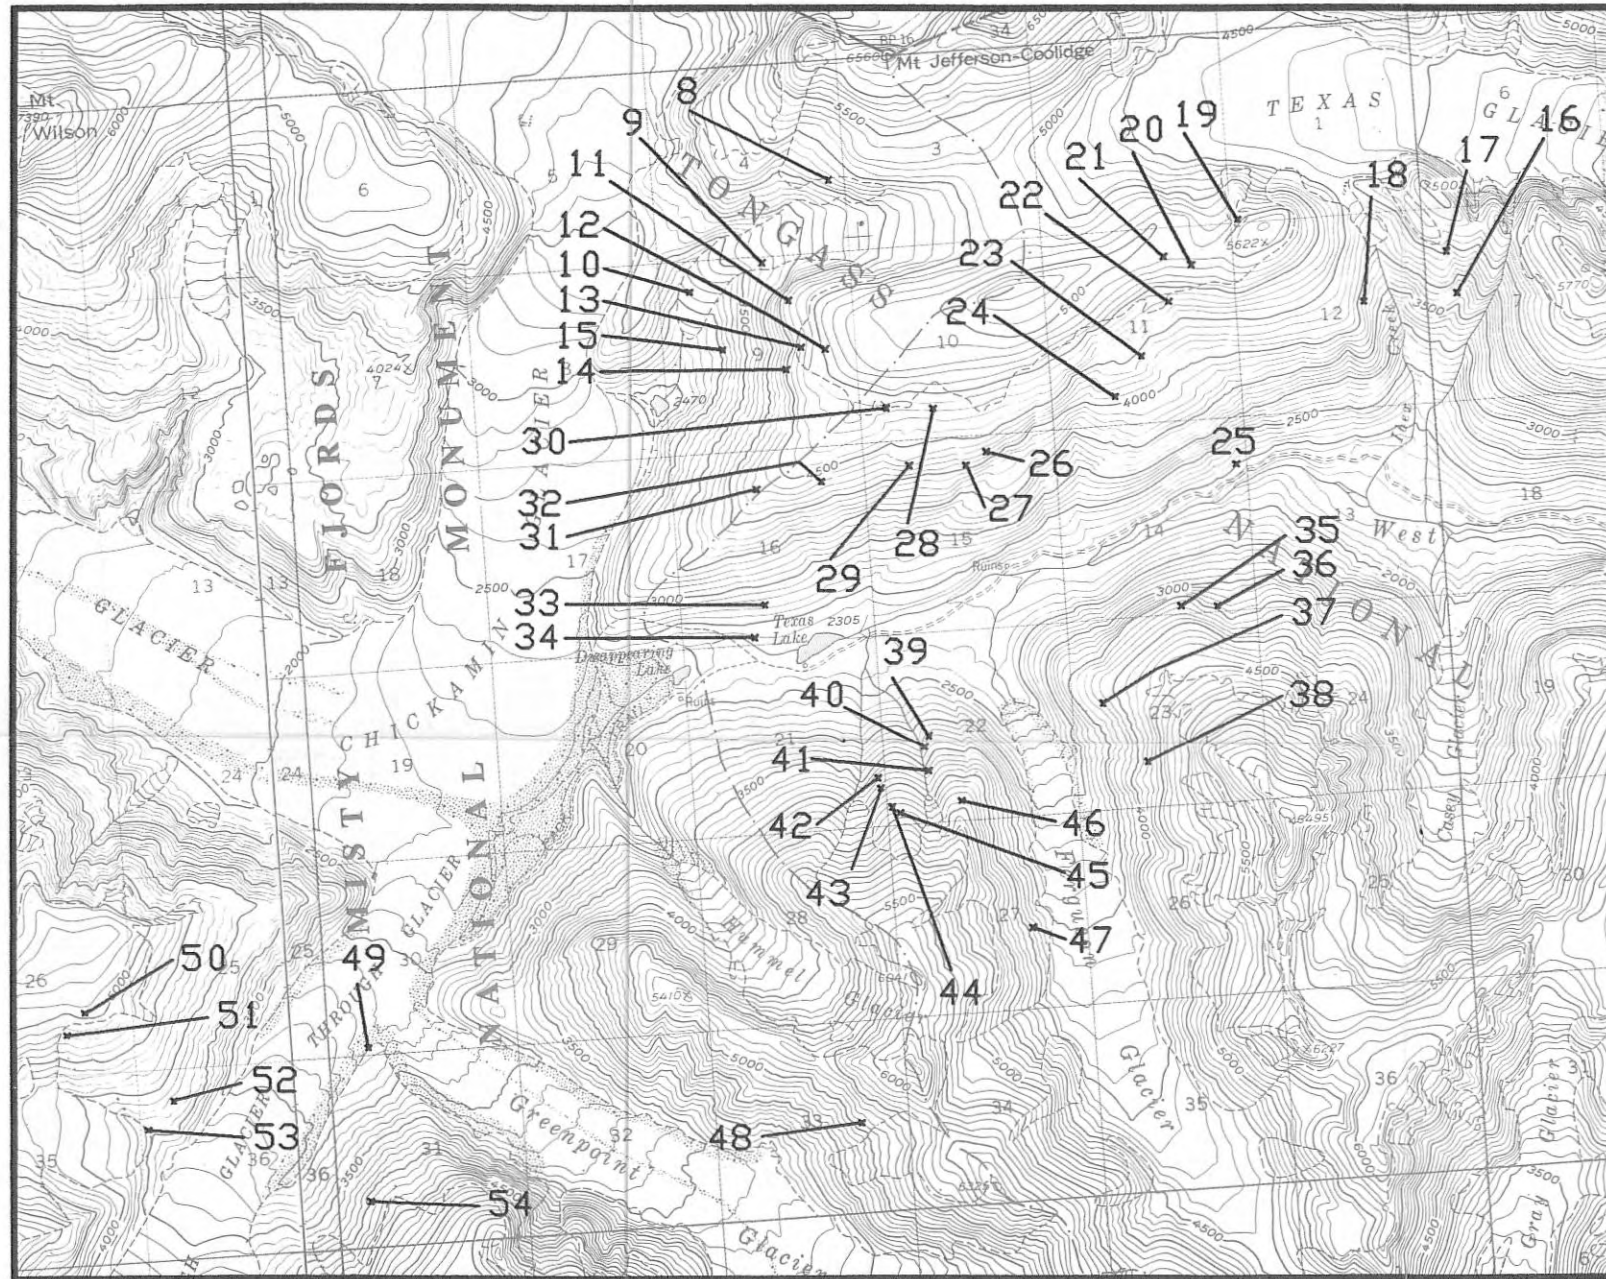

# INSET 5A: West Hyder area

## MINERAL LOCALITIES SAMPLED

Mineral localities	Map No.	Commodity
West Texas Glacier, North	8	
West Texas Glacier	9-10	Au, Ag, Cu, Pb, Zn
Solo	11-14	Au, Ag, Cu, Pb, Zn
Chickamin	15	REE
Homestake	16	Au, Ag, Cu, Pb, Zn
Silver Coin	17	Au, Ag, Cu, Pb, Zn
Ibex	18	Au, Ag, Cu, Pb, Zn
Iron Cap	19-24	Pb, Cu, Zn
Texas Creek Road	25	
Hummel area	26-27	Zn, Cu
Double Anchor and vicinity	28-29, 31-32	Au, Ag, Pb, Zn
Dog Hole adit	30	Au, Ag, Pb, Zn
Blasher	33	Cu, Pb, Zn, Au, Ag
Lakeside	34	Cu, Pb, Zn, Au, Ag
Jumbo (Bevacque) area	35-36	Zn
Northstar area	37	Pb
Engineer	38	Au, Ag, Cu, Pb, W
Fortuna	39	
Fortuna area	40-41	Au, Cu
Philips	42	Ag, Pb, Cu, Au, Zn
Philips area	43	
Joe-Joe	44-45	Ag, Pb, Cu, Au
Hogback Ridge Shear	46	
Keno	47	Ag, Au, Pb, Cu, Zn
Swennings Greenpoint	48	Ag, Pb,
Greenpoint	49	Cu, Pb
Upper Marmot Basin area	50	Mo, Ag, Pb
Upper Marmot Basin	51	Mo, Ag, Pb
Jumbo (Banded Mtn.) area	52	Ag, Pb, Zn, Mo
Lower Marmot Basin	53	Mo, Ag, Pb, Zn, Cu
Heckla	54	Ag, Pb, Au, Zn, Cu, Mo

12 ——— Map number

Base map adapted from USGS 1:63,360 Bradfield Canal A-1