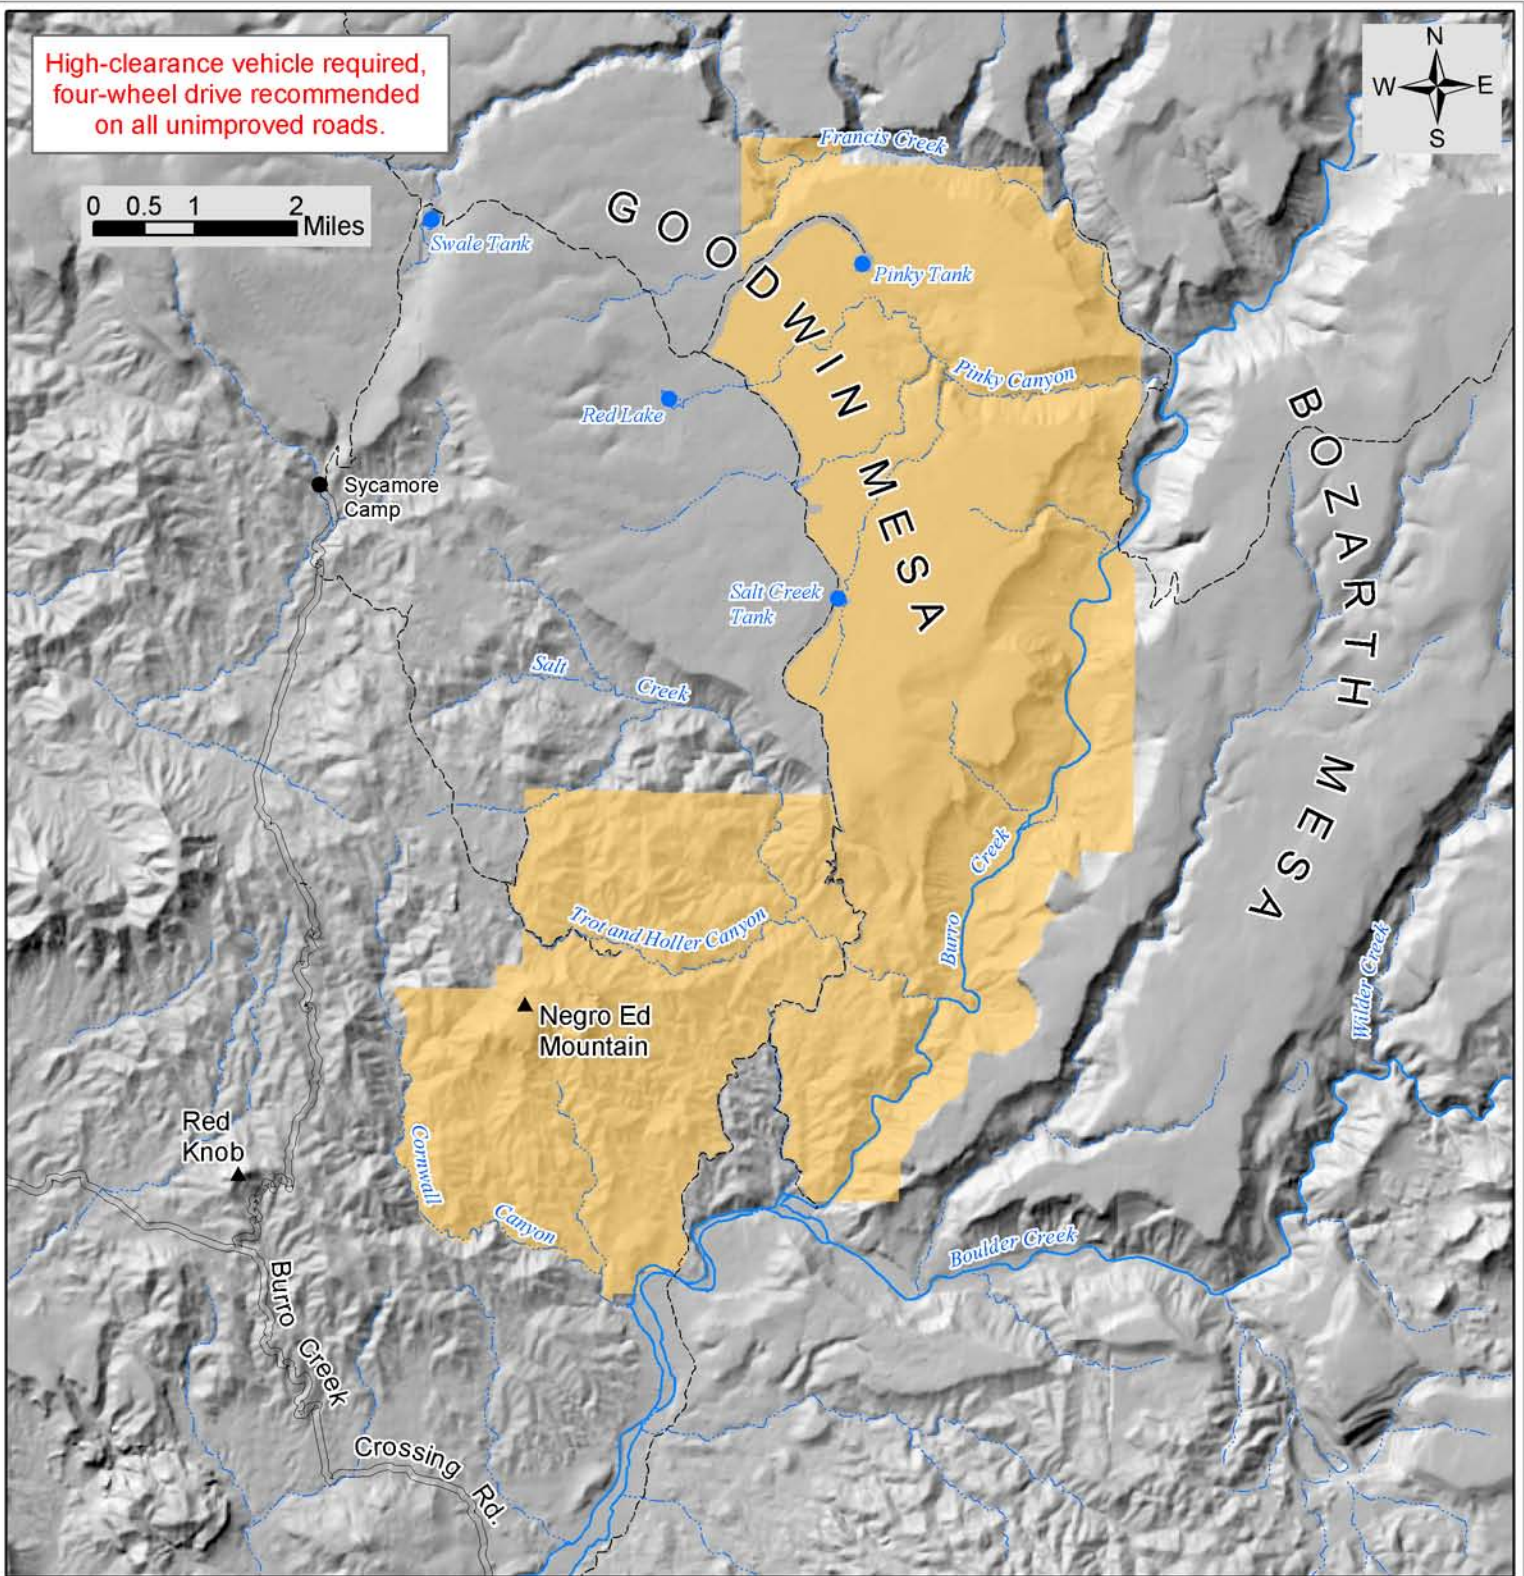

High-clearance vehicle required,
four-wheel drive recommended
on all unimproved roads.

0 0.5 1 2 Miles

UPPER BURRO CREEK WILDERNESS ACCESS MAP

Legend

-  Unimproved roads (jeep trails)
-  Improved dirt roads
-  Upper Burro Creek Wilderness
-  Perennial streams
-  Major washes

Map prepared by the
Bureau of Land Management
Kingman Field Office
February 2005

No warranty is made by the Bureau of Land Management
for use of the data for purposes not intended
by BLM. Map is for illustrative purposes only.