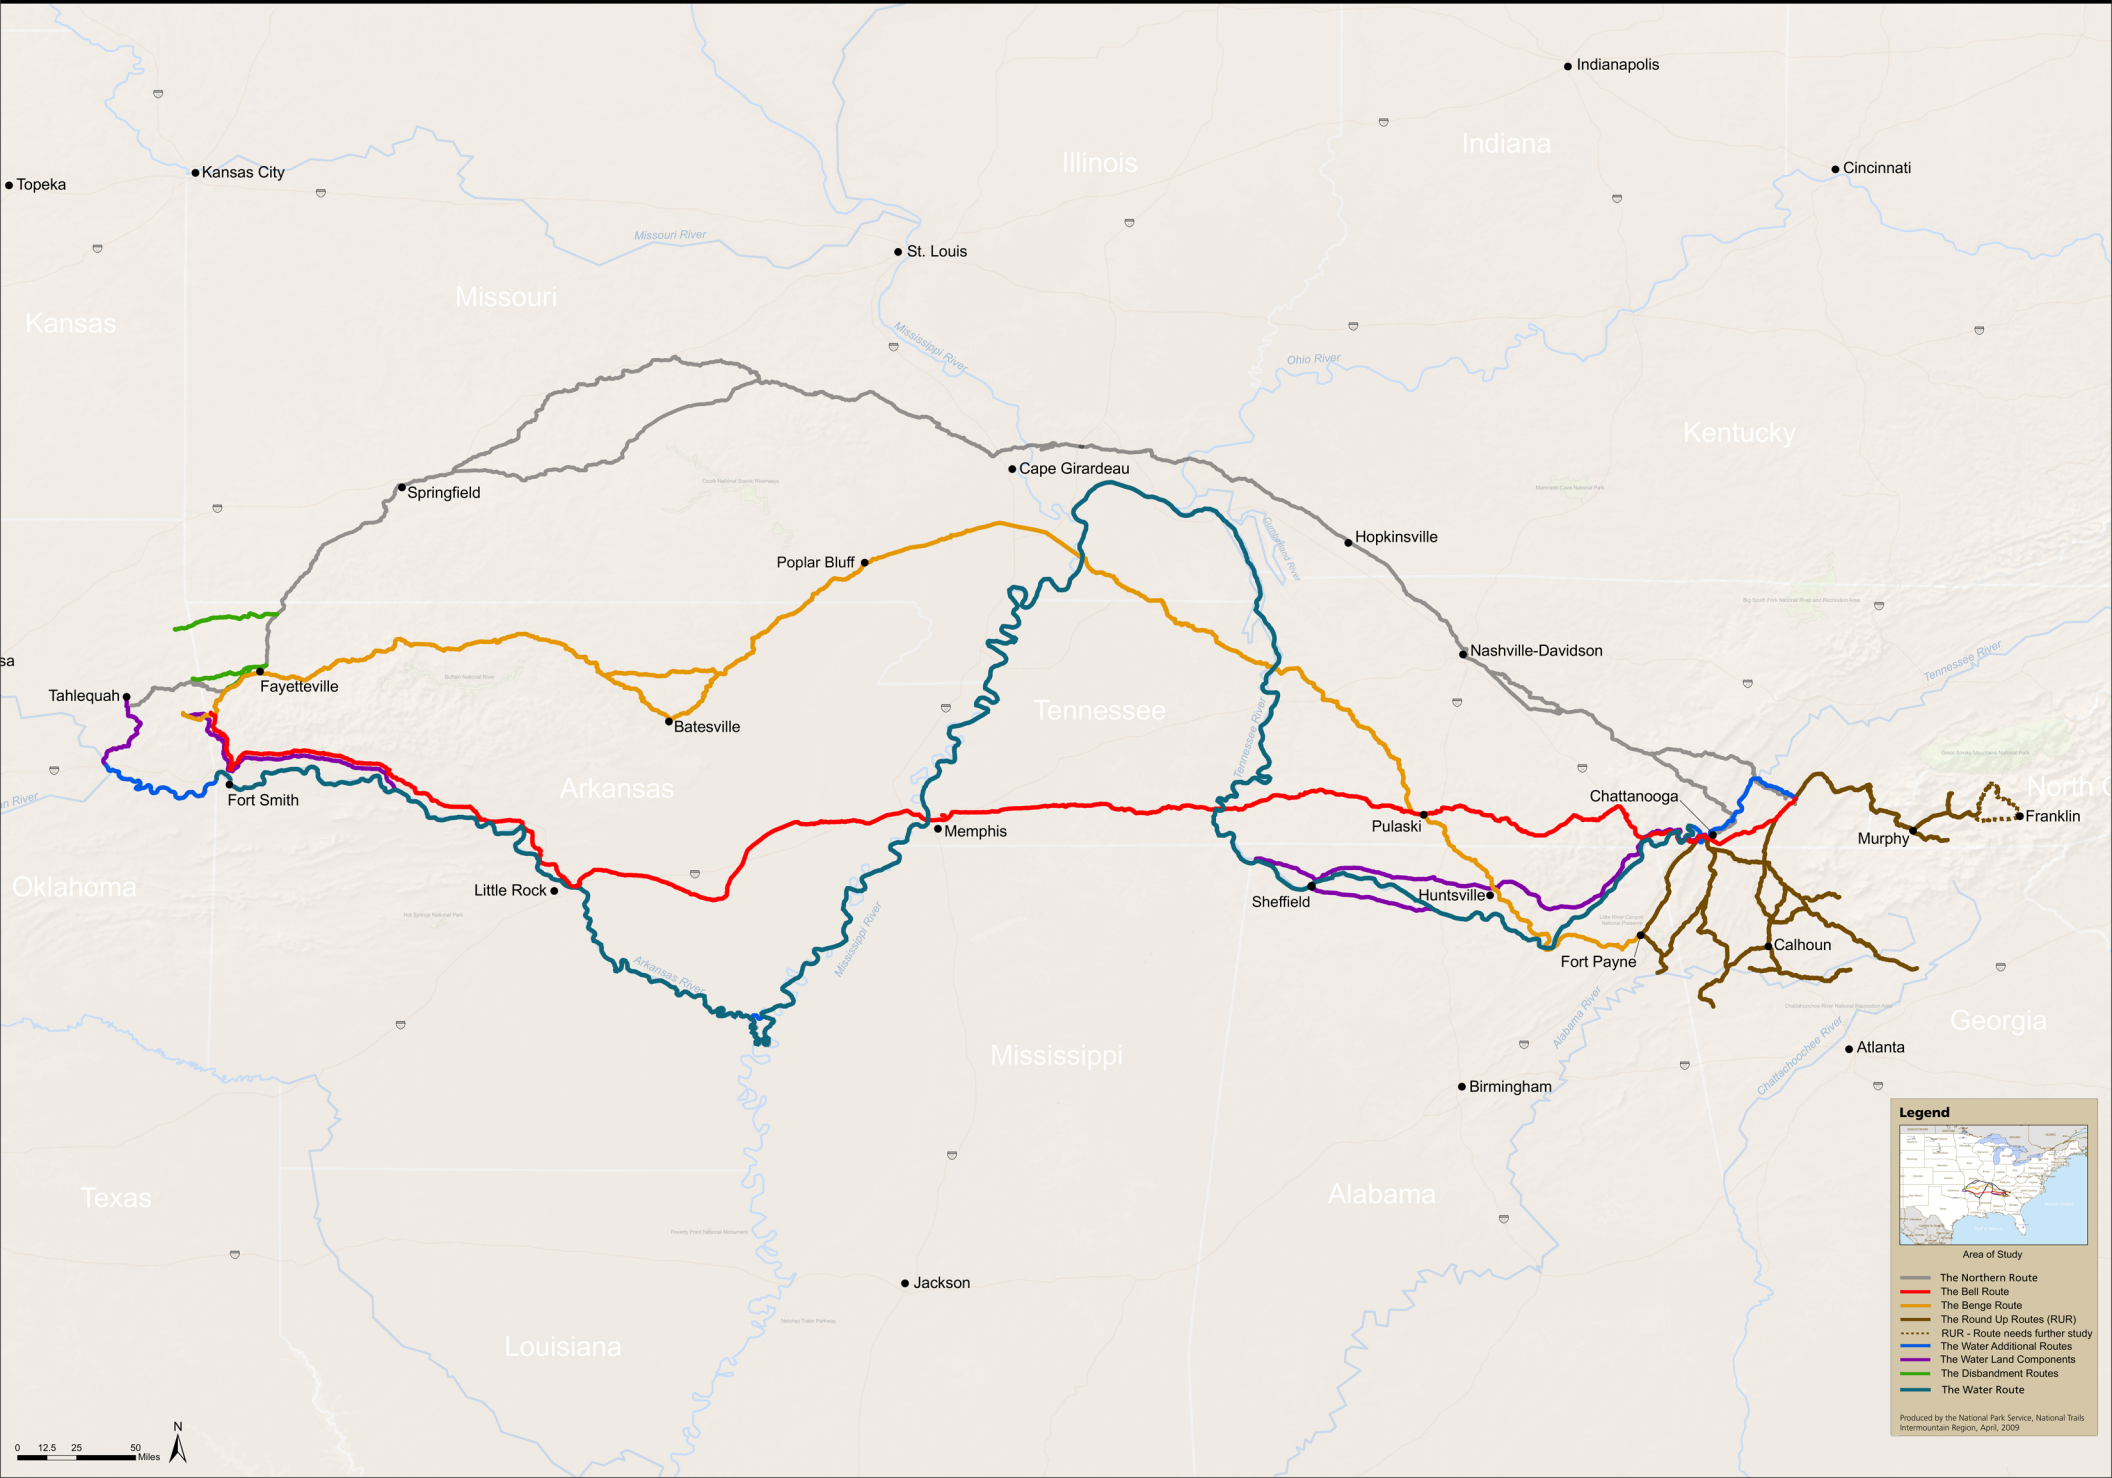

Trail of Tears National Historic Trail

Legend

- The Northern Route
- The Bell Route
- The Benge Route
- The Round Up Routes (RUR)
- RUR - Route needs further study
- The Water Additional Routes
- The Water Land Components
- The Disbandment Routes
- The Water Route

Produced by the National Park Service, National Trails Intermountain Region, April, 2009