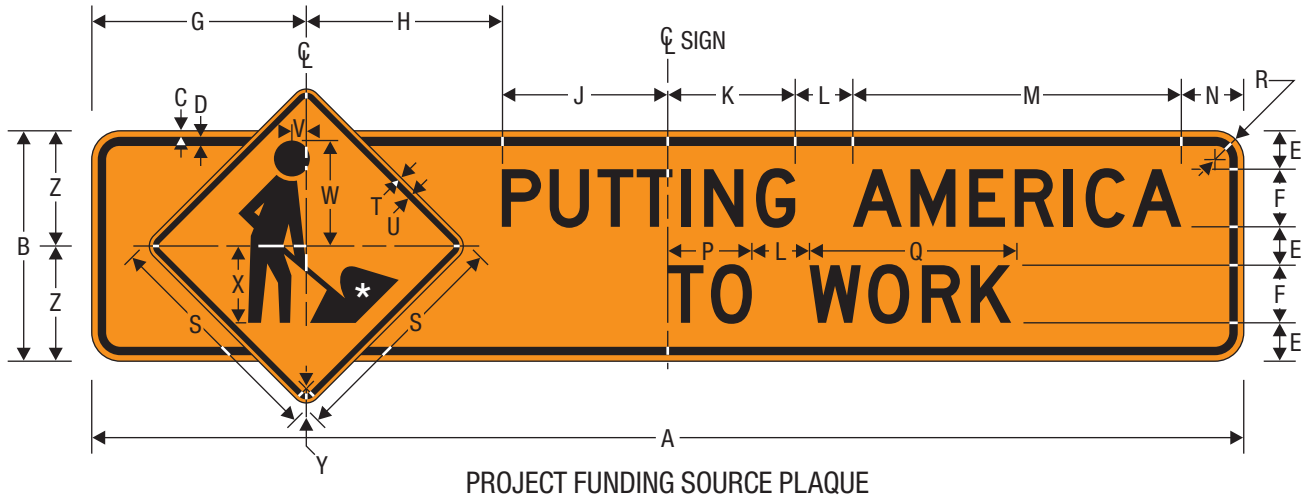

PROJECT FUNDING SOURCE SIGN ASSEMBLY AMERICAN RECOVERY AND REINVESTMENT ACT SIGN LAYOUT DETAILS

NOTE: PLAQUE SHALL NOT BE INSTALLED WITHOUT SIGN (SEE SHEET 2).

* See *Standard Highway Signs* Page 6-59 for symbol design.

Dimensions in inches

A	B	C	D	E	F	G	H	J	K	L	M	N	P
120	24	0.625	0.875	4	6 D	22.349	20.370	17.281	13.28	6	34.22	6.5	8.765
84	18	0.375	0.625	3.5	4 D	16.607	15.686	9.707	10.667	4	22.813	5	5.843

Q	R	S	T	U	V	W	X	Y	Z
21.013	3	24	0.375	0.625	1.5	11	8	1.5	12
14.009	2.25	18	0.375	0.625	1	7	6	1.5	9

COLORS: LEGEND, BORDER — BLACK
BACKGROUND — ORANGE (RETROREFLECTIVE)