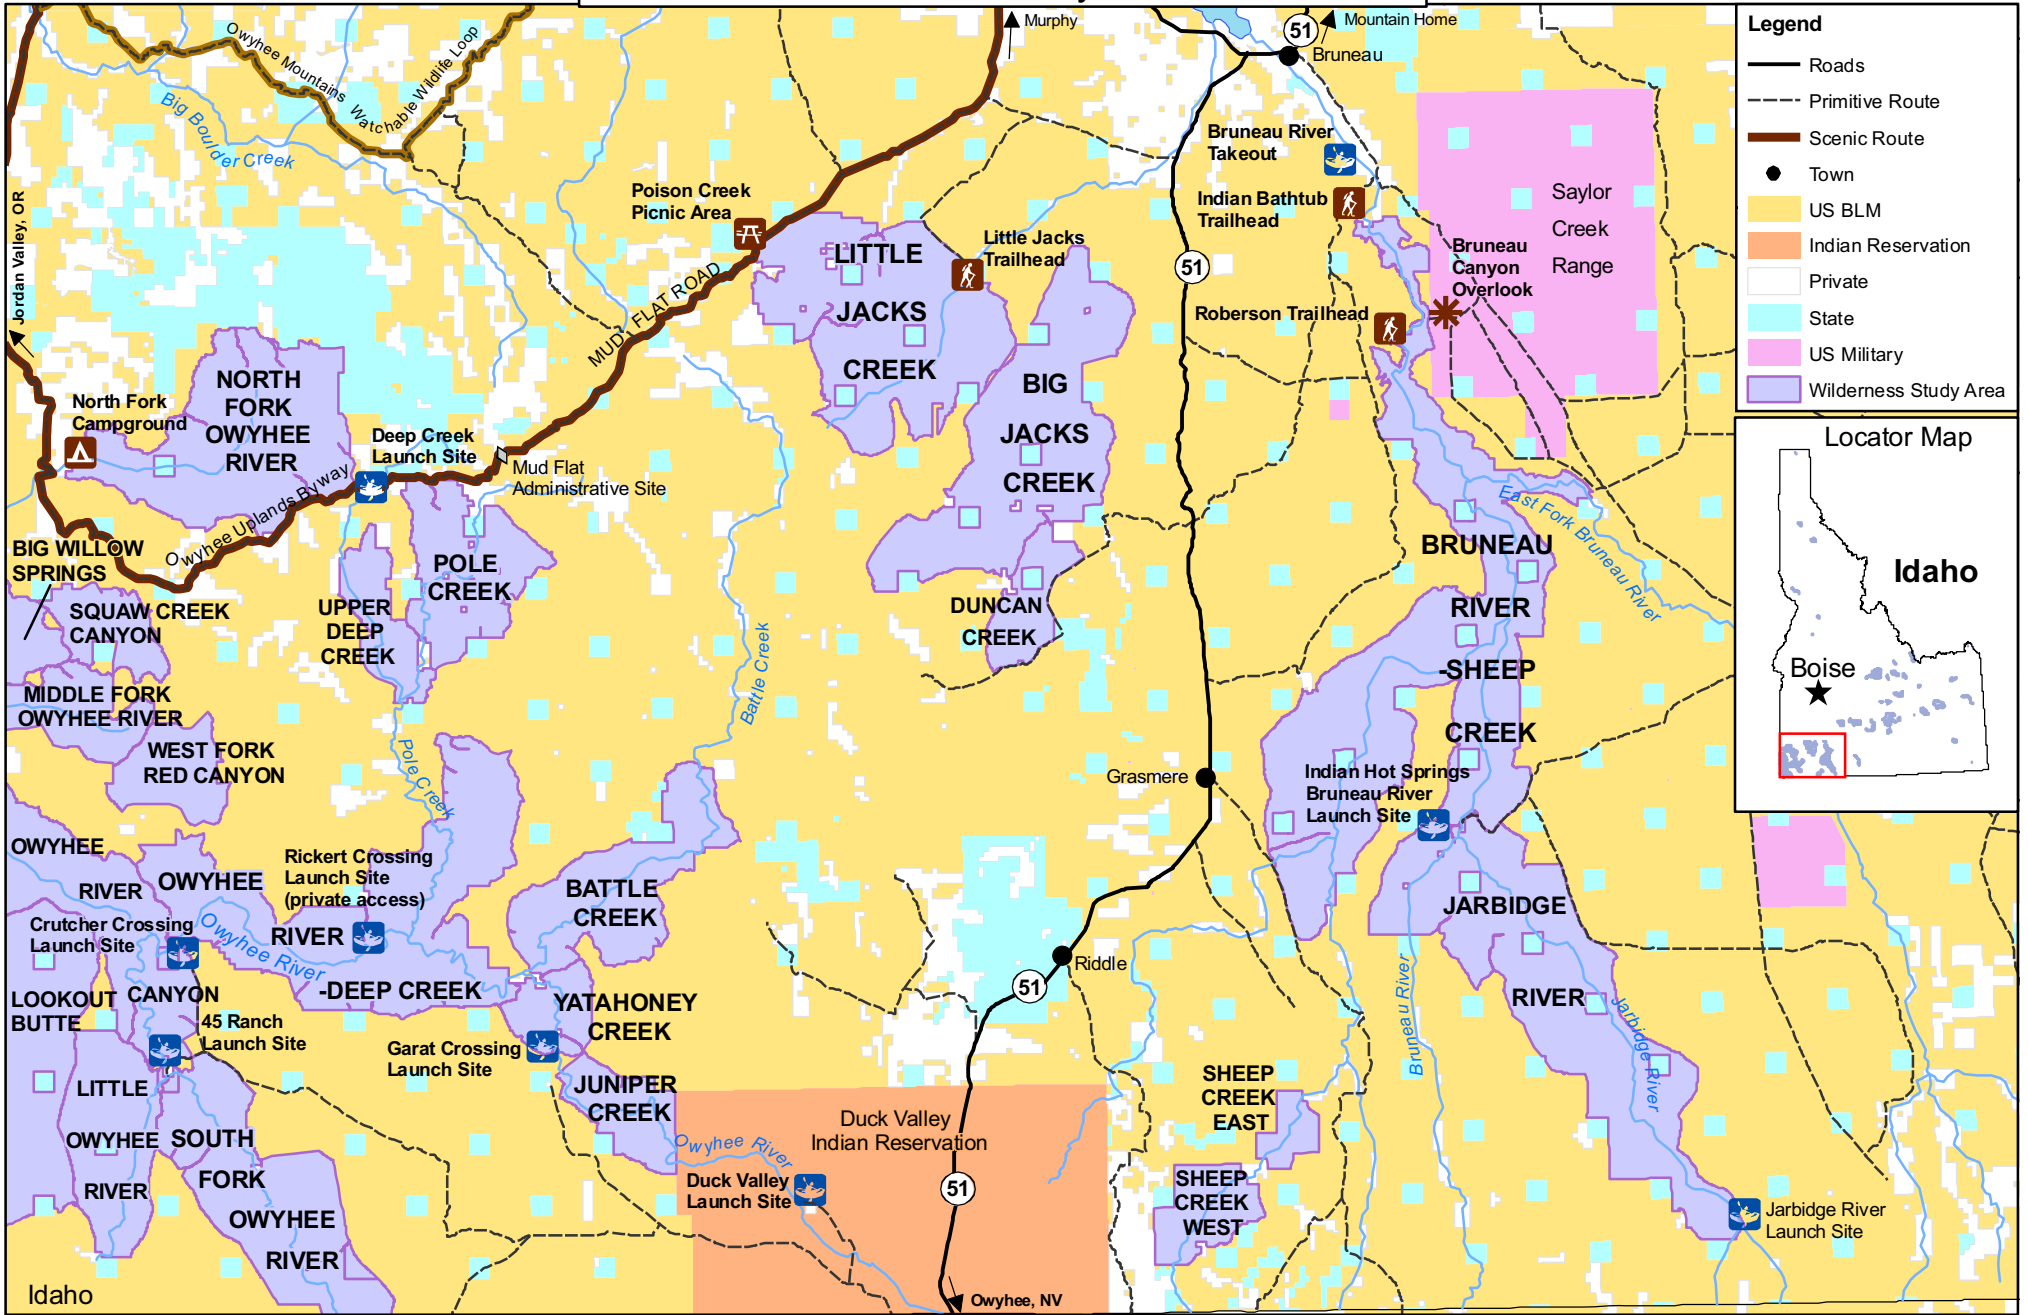

Bureau of Land Management Owyhee and Bruneau Field Offices Wilderness Study Areas

Legend

- Roads
- - - Primitive Route
- Scenic Route
- Town
- US BLM
- Indian Reservation
- Private
- State
- US Military
- Wilderness Study Area

Locator Map

Oregon
Idaho
Nevada

No Warranty is made by the Bureau of Land Management. The accuracy, reliability, or completeness of these data for individual use or aggregate use with other data is not guaranteed.