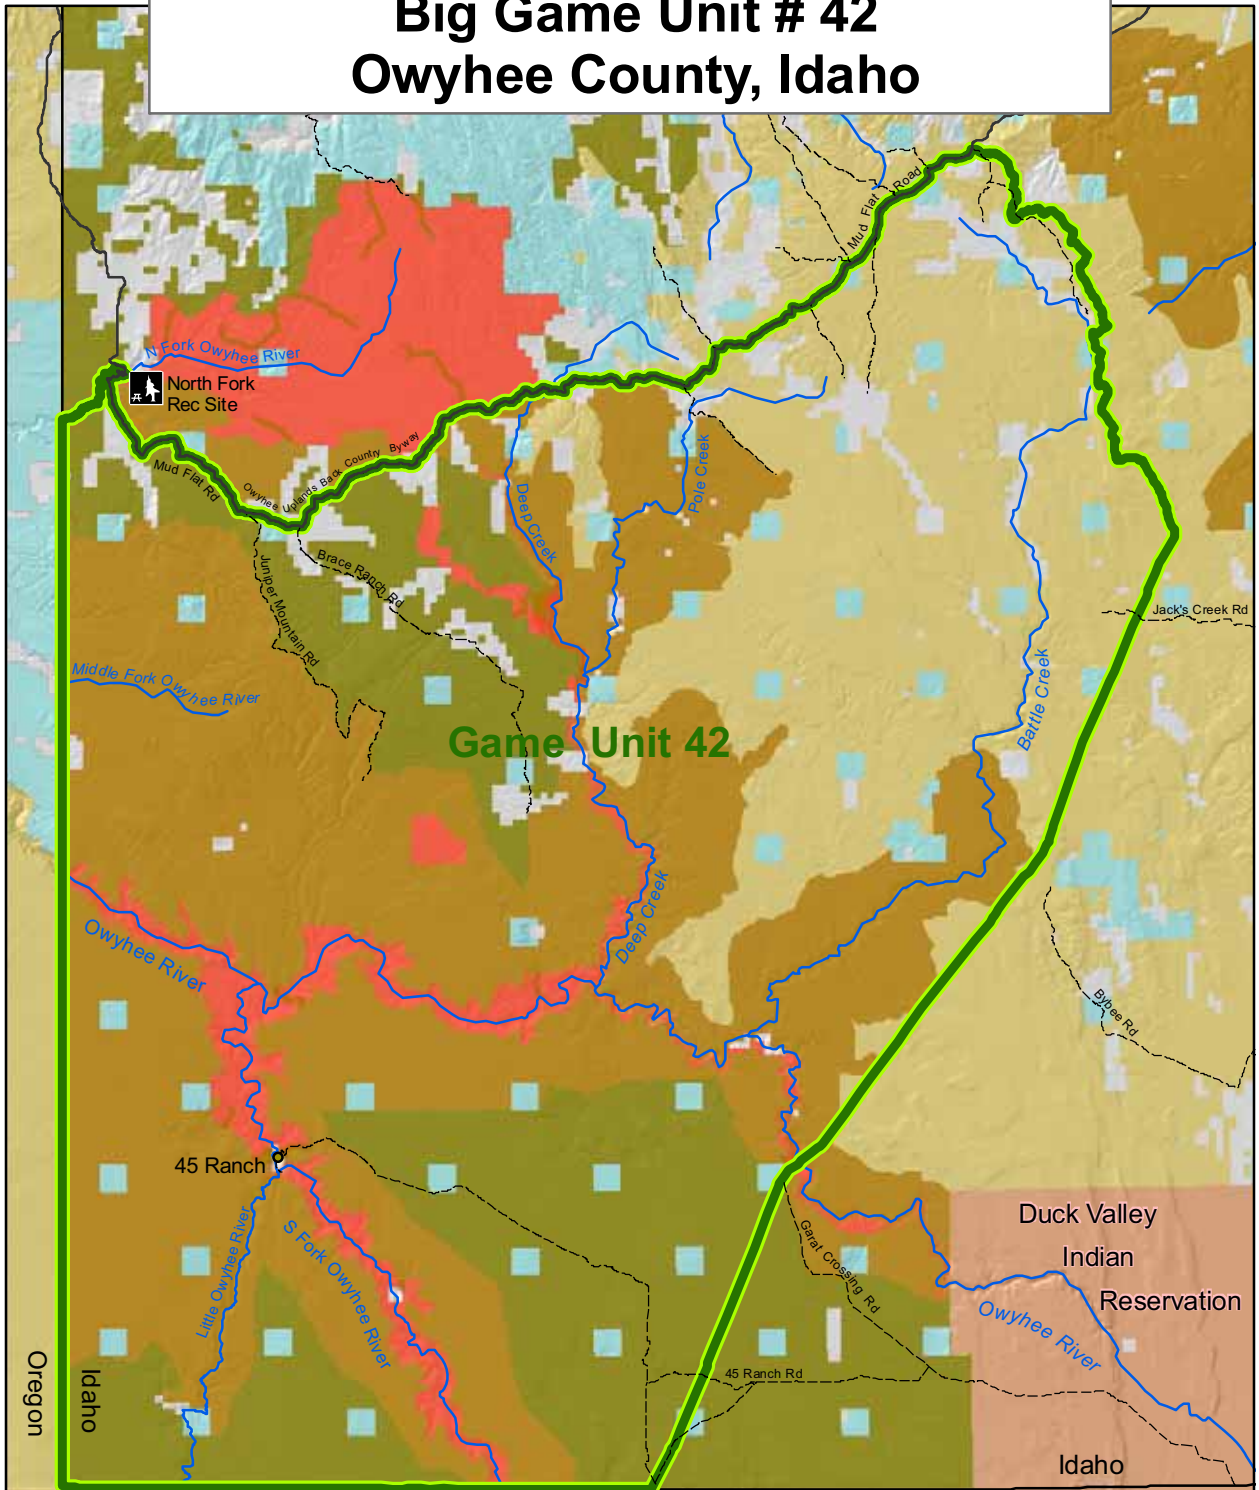

# Motorized Vehicle Use on BLM Land

## Big Game Unit # 42

### Owyhee County, Idaho

**Legend**

— Highways	BLM
- - - Roads	INDIAN RESERVATION
— Rivers	PRIVATE
Red Box: Closed to Motorized Vehicles	Light Blue Box: STATE
Brown Box: Limited to Designated Routes	Green Outline Box: Big Game Unit 42
Green Box: Limited to Existing Routes	