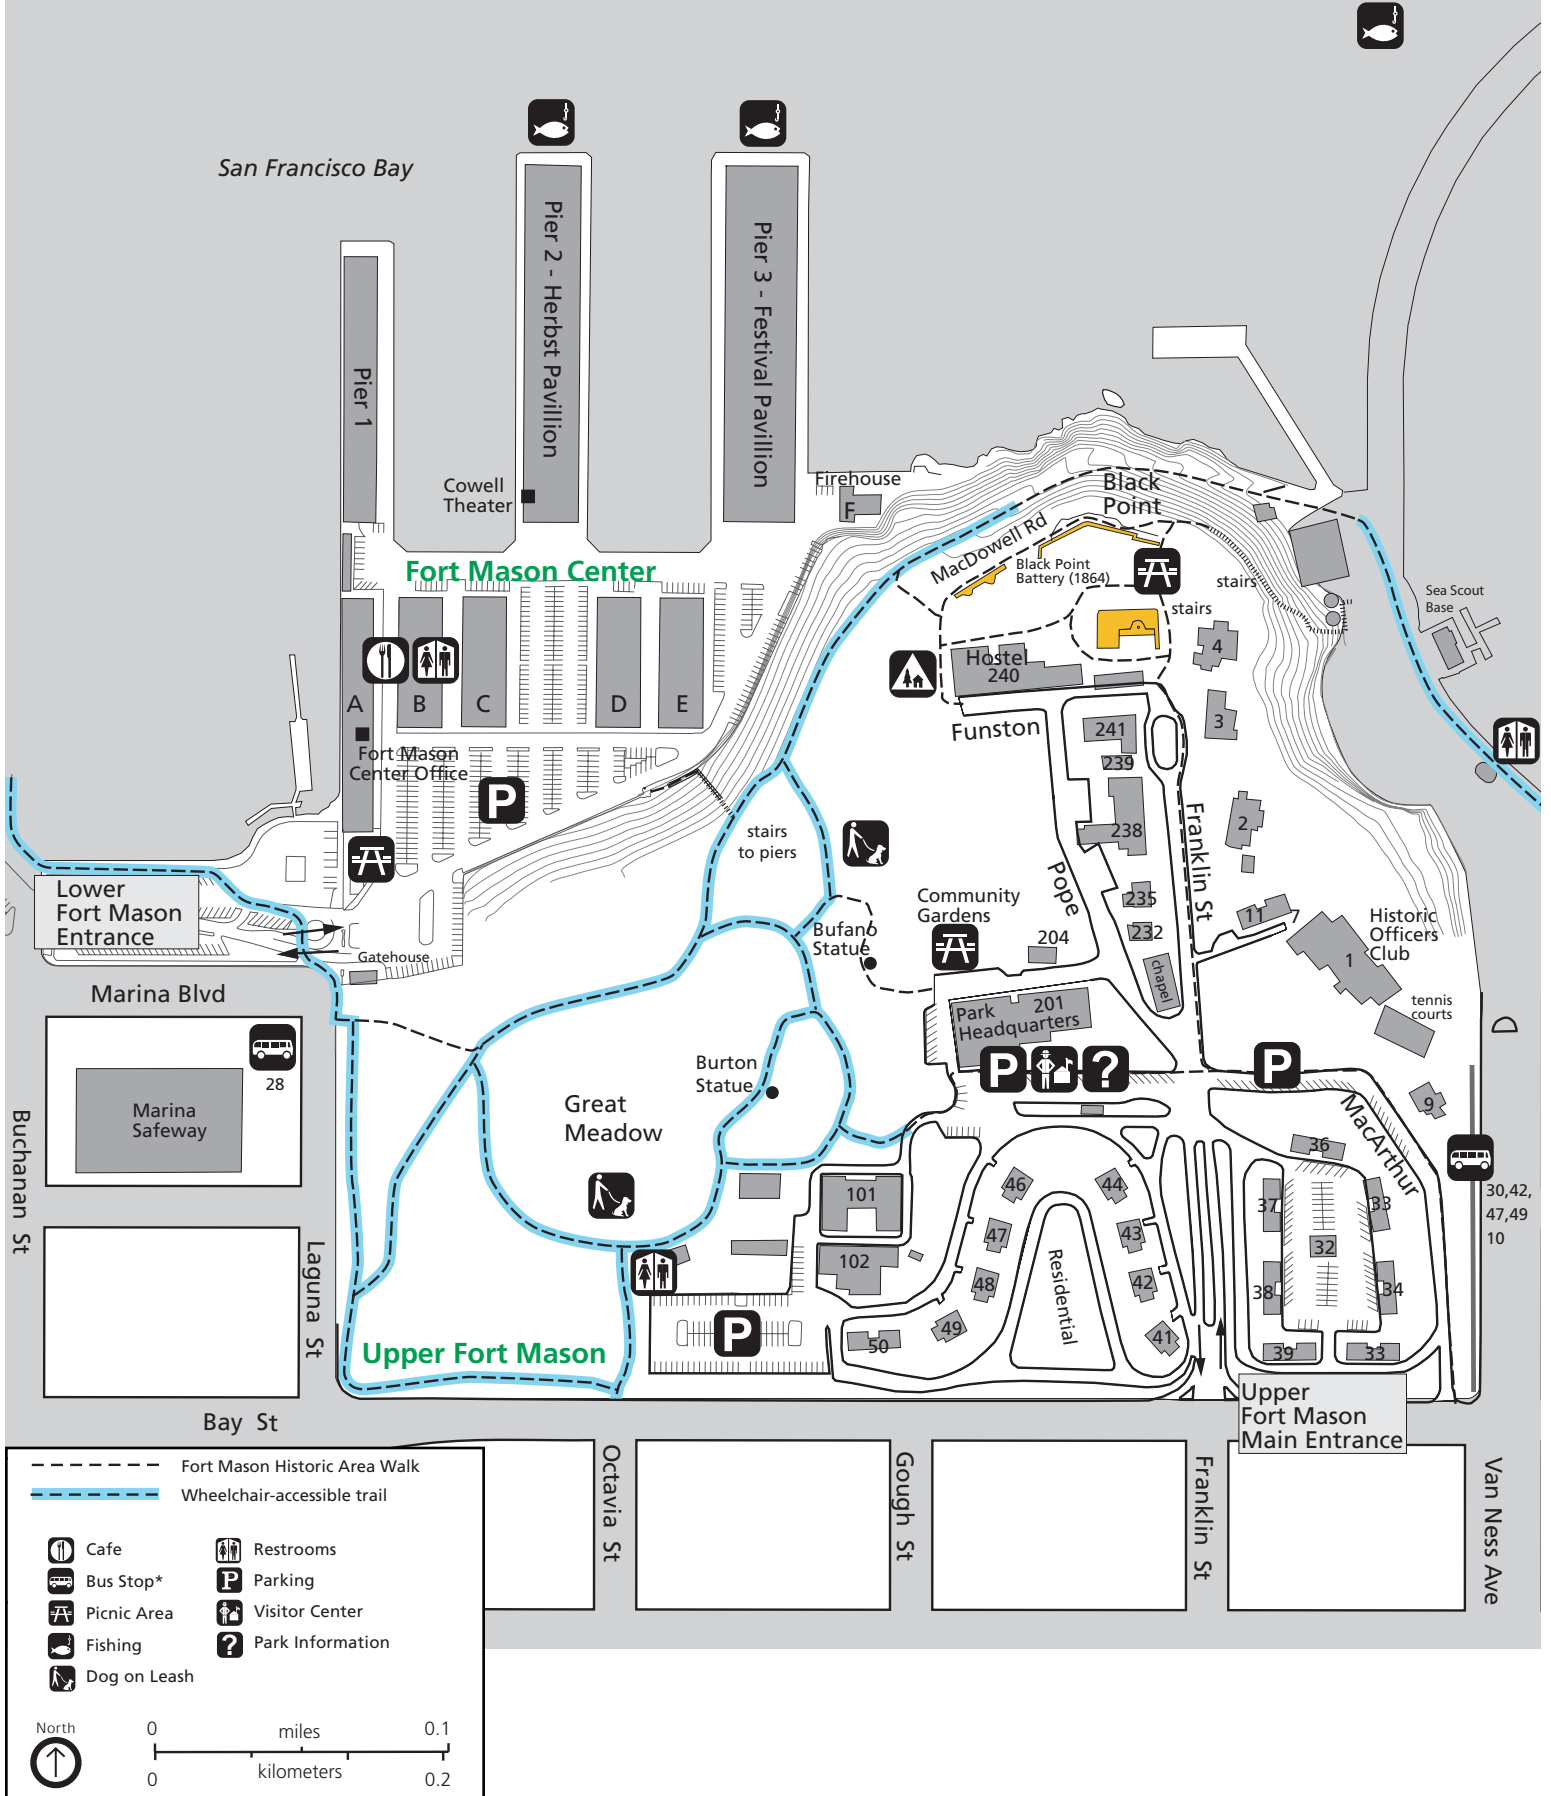

Fort Mason Map

National Park Service
U.S. Department of the Interior

Golden Gate
National Recreation Area

- - - Fort Mason Historic Area Walk
 - - - Wheelchair-accessible trail

	Cafe		Restrooms
	Bus Stop*		Parking
	Picnic Area		Visitor Center
	Fishing		Park Information
	Dog on Leash		

North

 0 miles 0.1
 0 kilometers 0.2