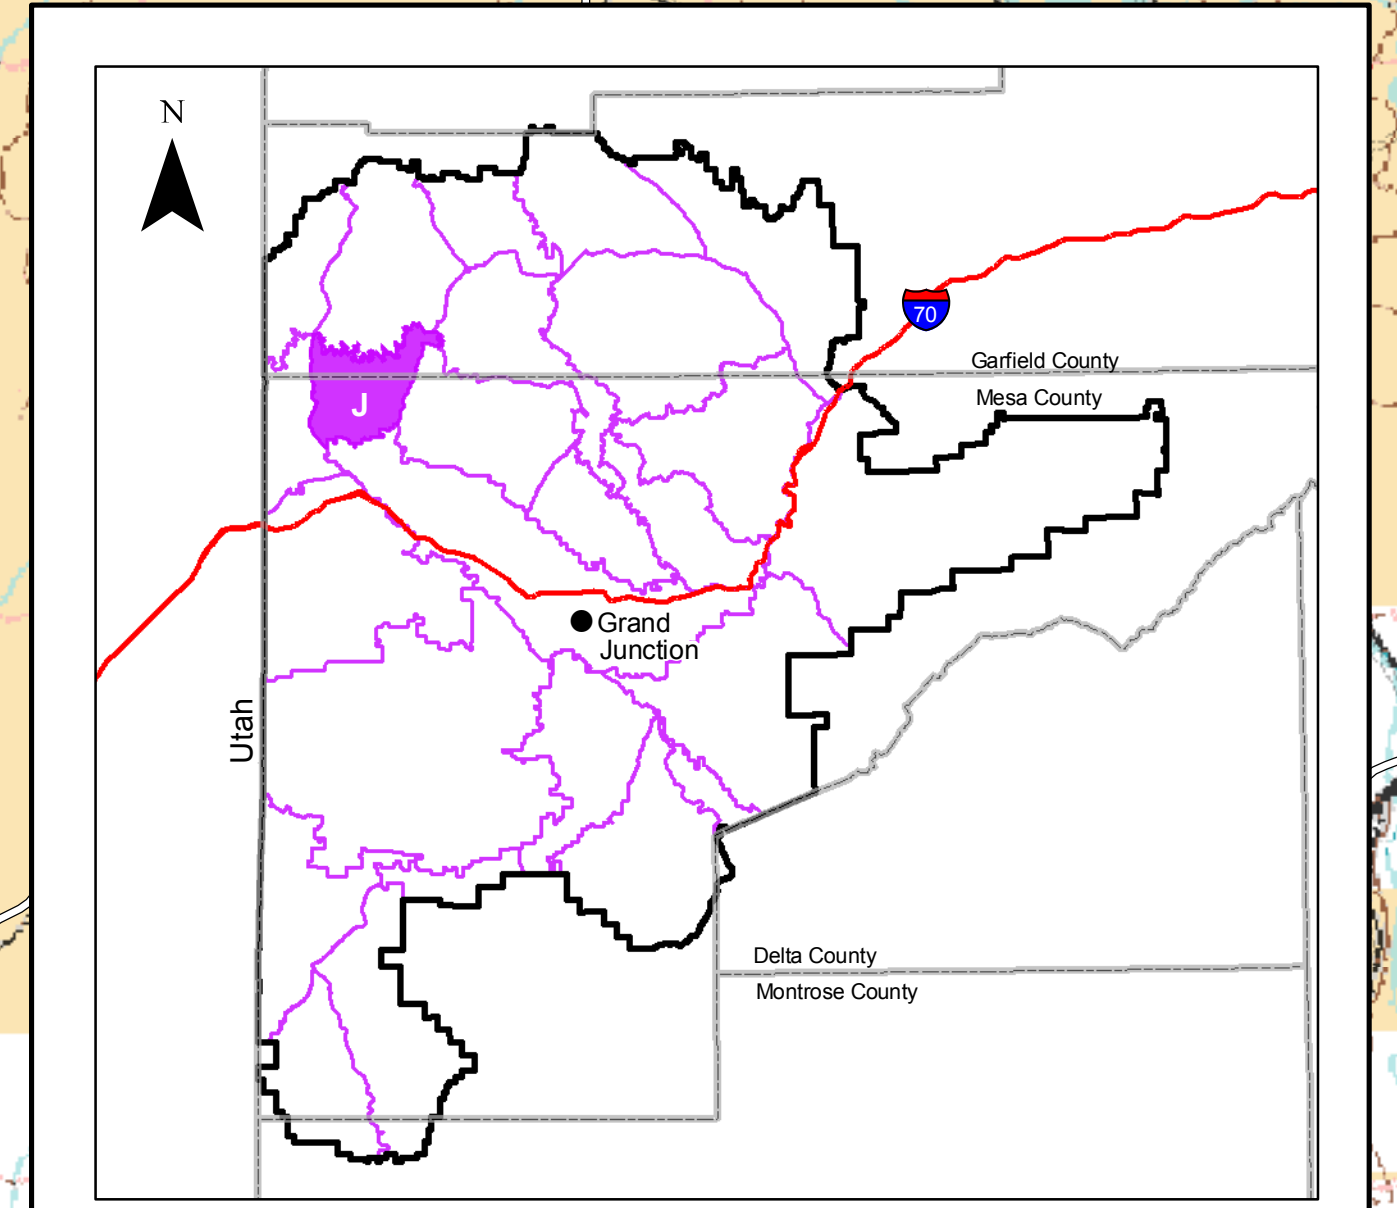

Location of Zone J
in the Grand Junction Field Office

Grand Junction Field Office Bureau of Land Management Travel Zone J

- Travel Management Zone Boundary
- Wilderness Study Area
- **Land Ownership**
- BLM Lands
- Bureau of Reclamation Land
- National Forests
- National Parks or Monuments
- Private Lands
- State Lands

1. #### Routes by Class
2. Highways
   - County Roads
   - Road (2WD)
   - Primitive Road (High Clearance/4WD)
   - Trail