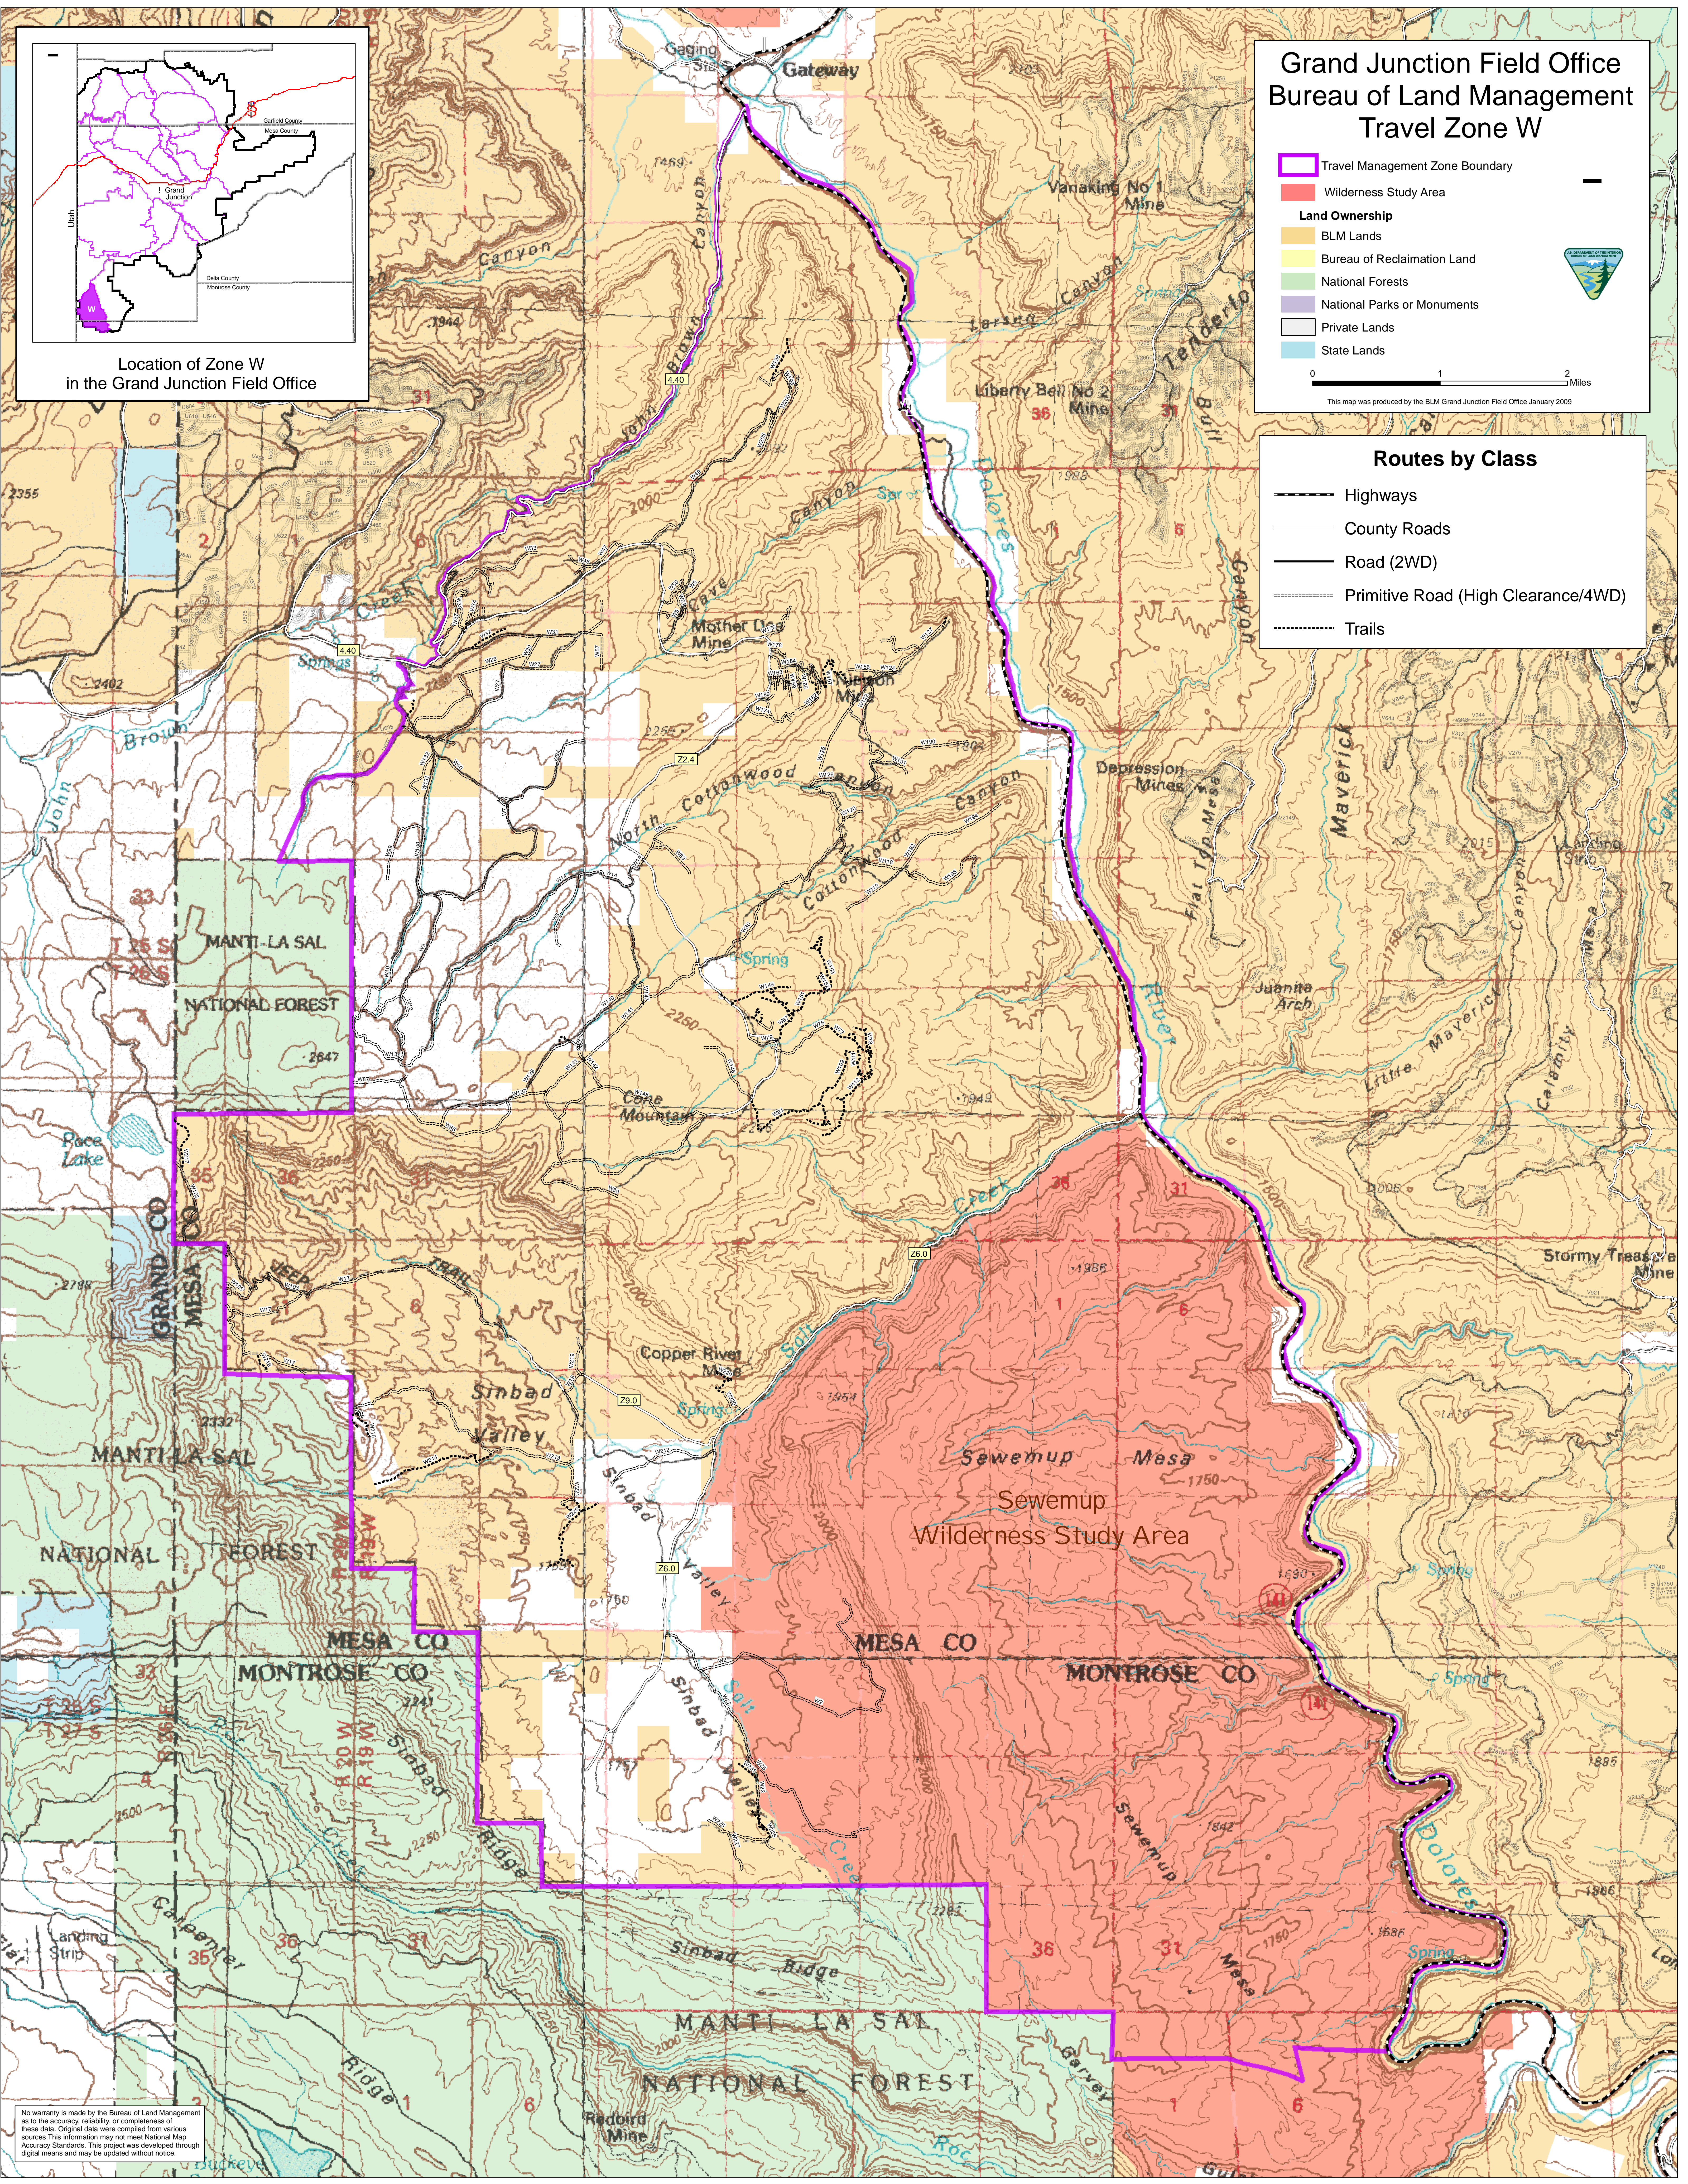

Grand Junction Field Office Bureau of Land Management Travel Zone W

- Travel Management Zone Boundary
- Wilderness Study Area
- **Land Ownership**
  - BLM Lands
  - Bureau of Reclamation Land
  - National Forests
  - National Parks or Monuments
  - Private Lands
  - State Lands

0 1 2 Miles

Routes by Class

- Highways
- County Roads
- Road (2WD)
- Primitive Road (High Clearance/4WD)
- Trails