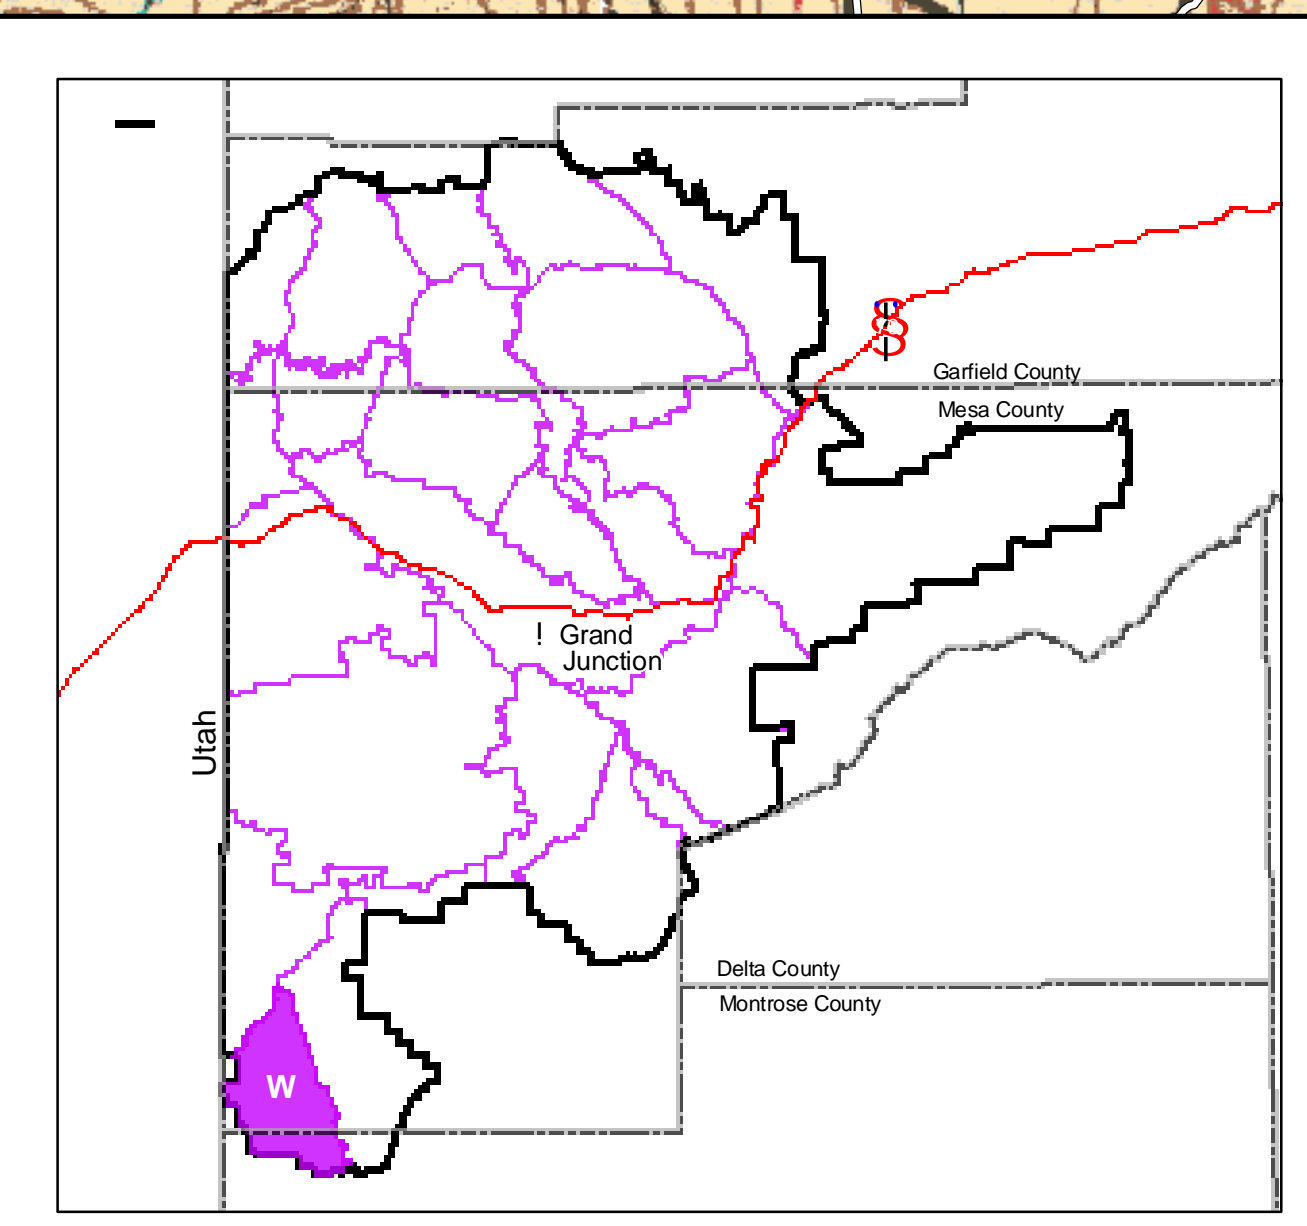

Grand Junction Field Office Bureau of Land Management Travel Zone W

- Travel Management Zone Boundary
- Wilderness Study Area
- **Land Ownership**
  - BLM Lands
  - Bureau of Reclamation Land
  - National Forests
  - National Parks or Monuments
  - Private Lands
  - State Lands

0 1 2 Miles

Routes by Class

- Highways
- County Roads
- Road (2WD)
- Primitive Road (High Clearance/4WD)
- Trails

Location of Zone W
in the Grand Junction Field Office