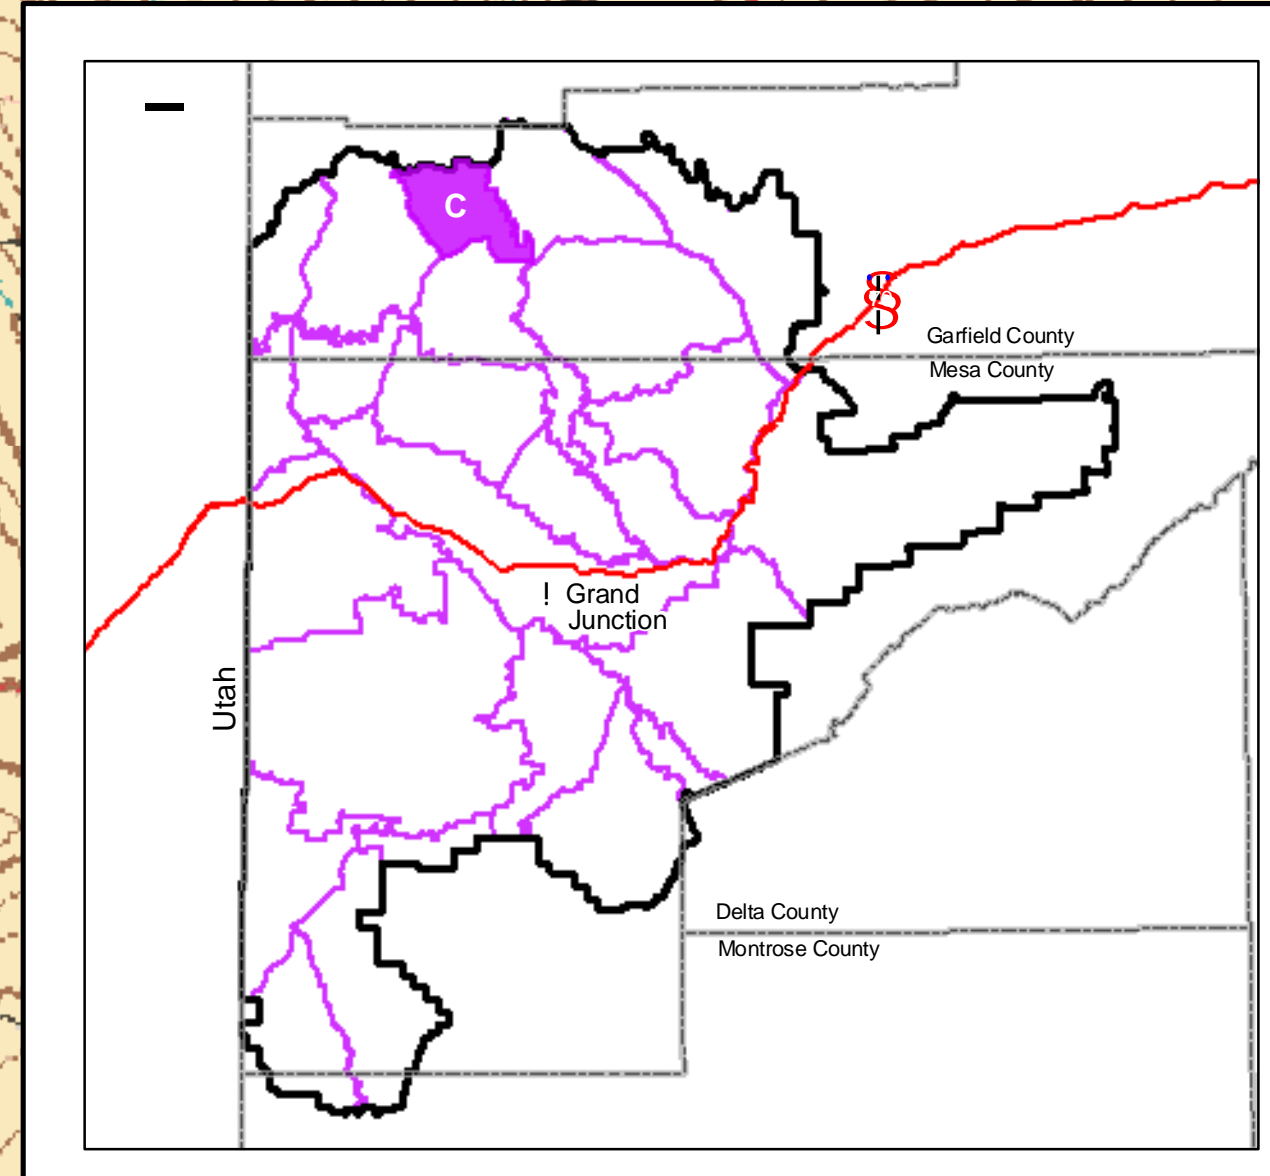

Grand Junction Field Office Bureau of Land Management Travel Zone C

Legend

- Travel Management Zone Boundary
- Wilderness Study Area
- **Land Ownership**
  - BLM Lands
  - Bureau of Reclamation Land
  - National Forests
  - National Parks or Monuments
  - Private Lands
  - State Lands

This map was produced by the BLM Grand Junction Field Office January 2009

Routes by Class

- Highways
- County Roads
- Road (2WD)
- Primitive Road (High Clearance/4WD)
- Trail

Location of Zone C
in the Grand Junction Field Office