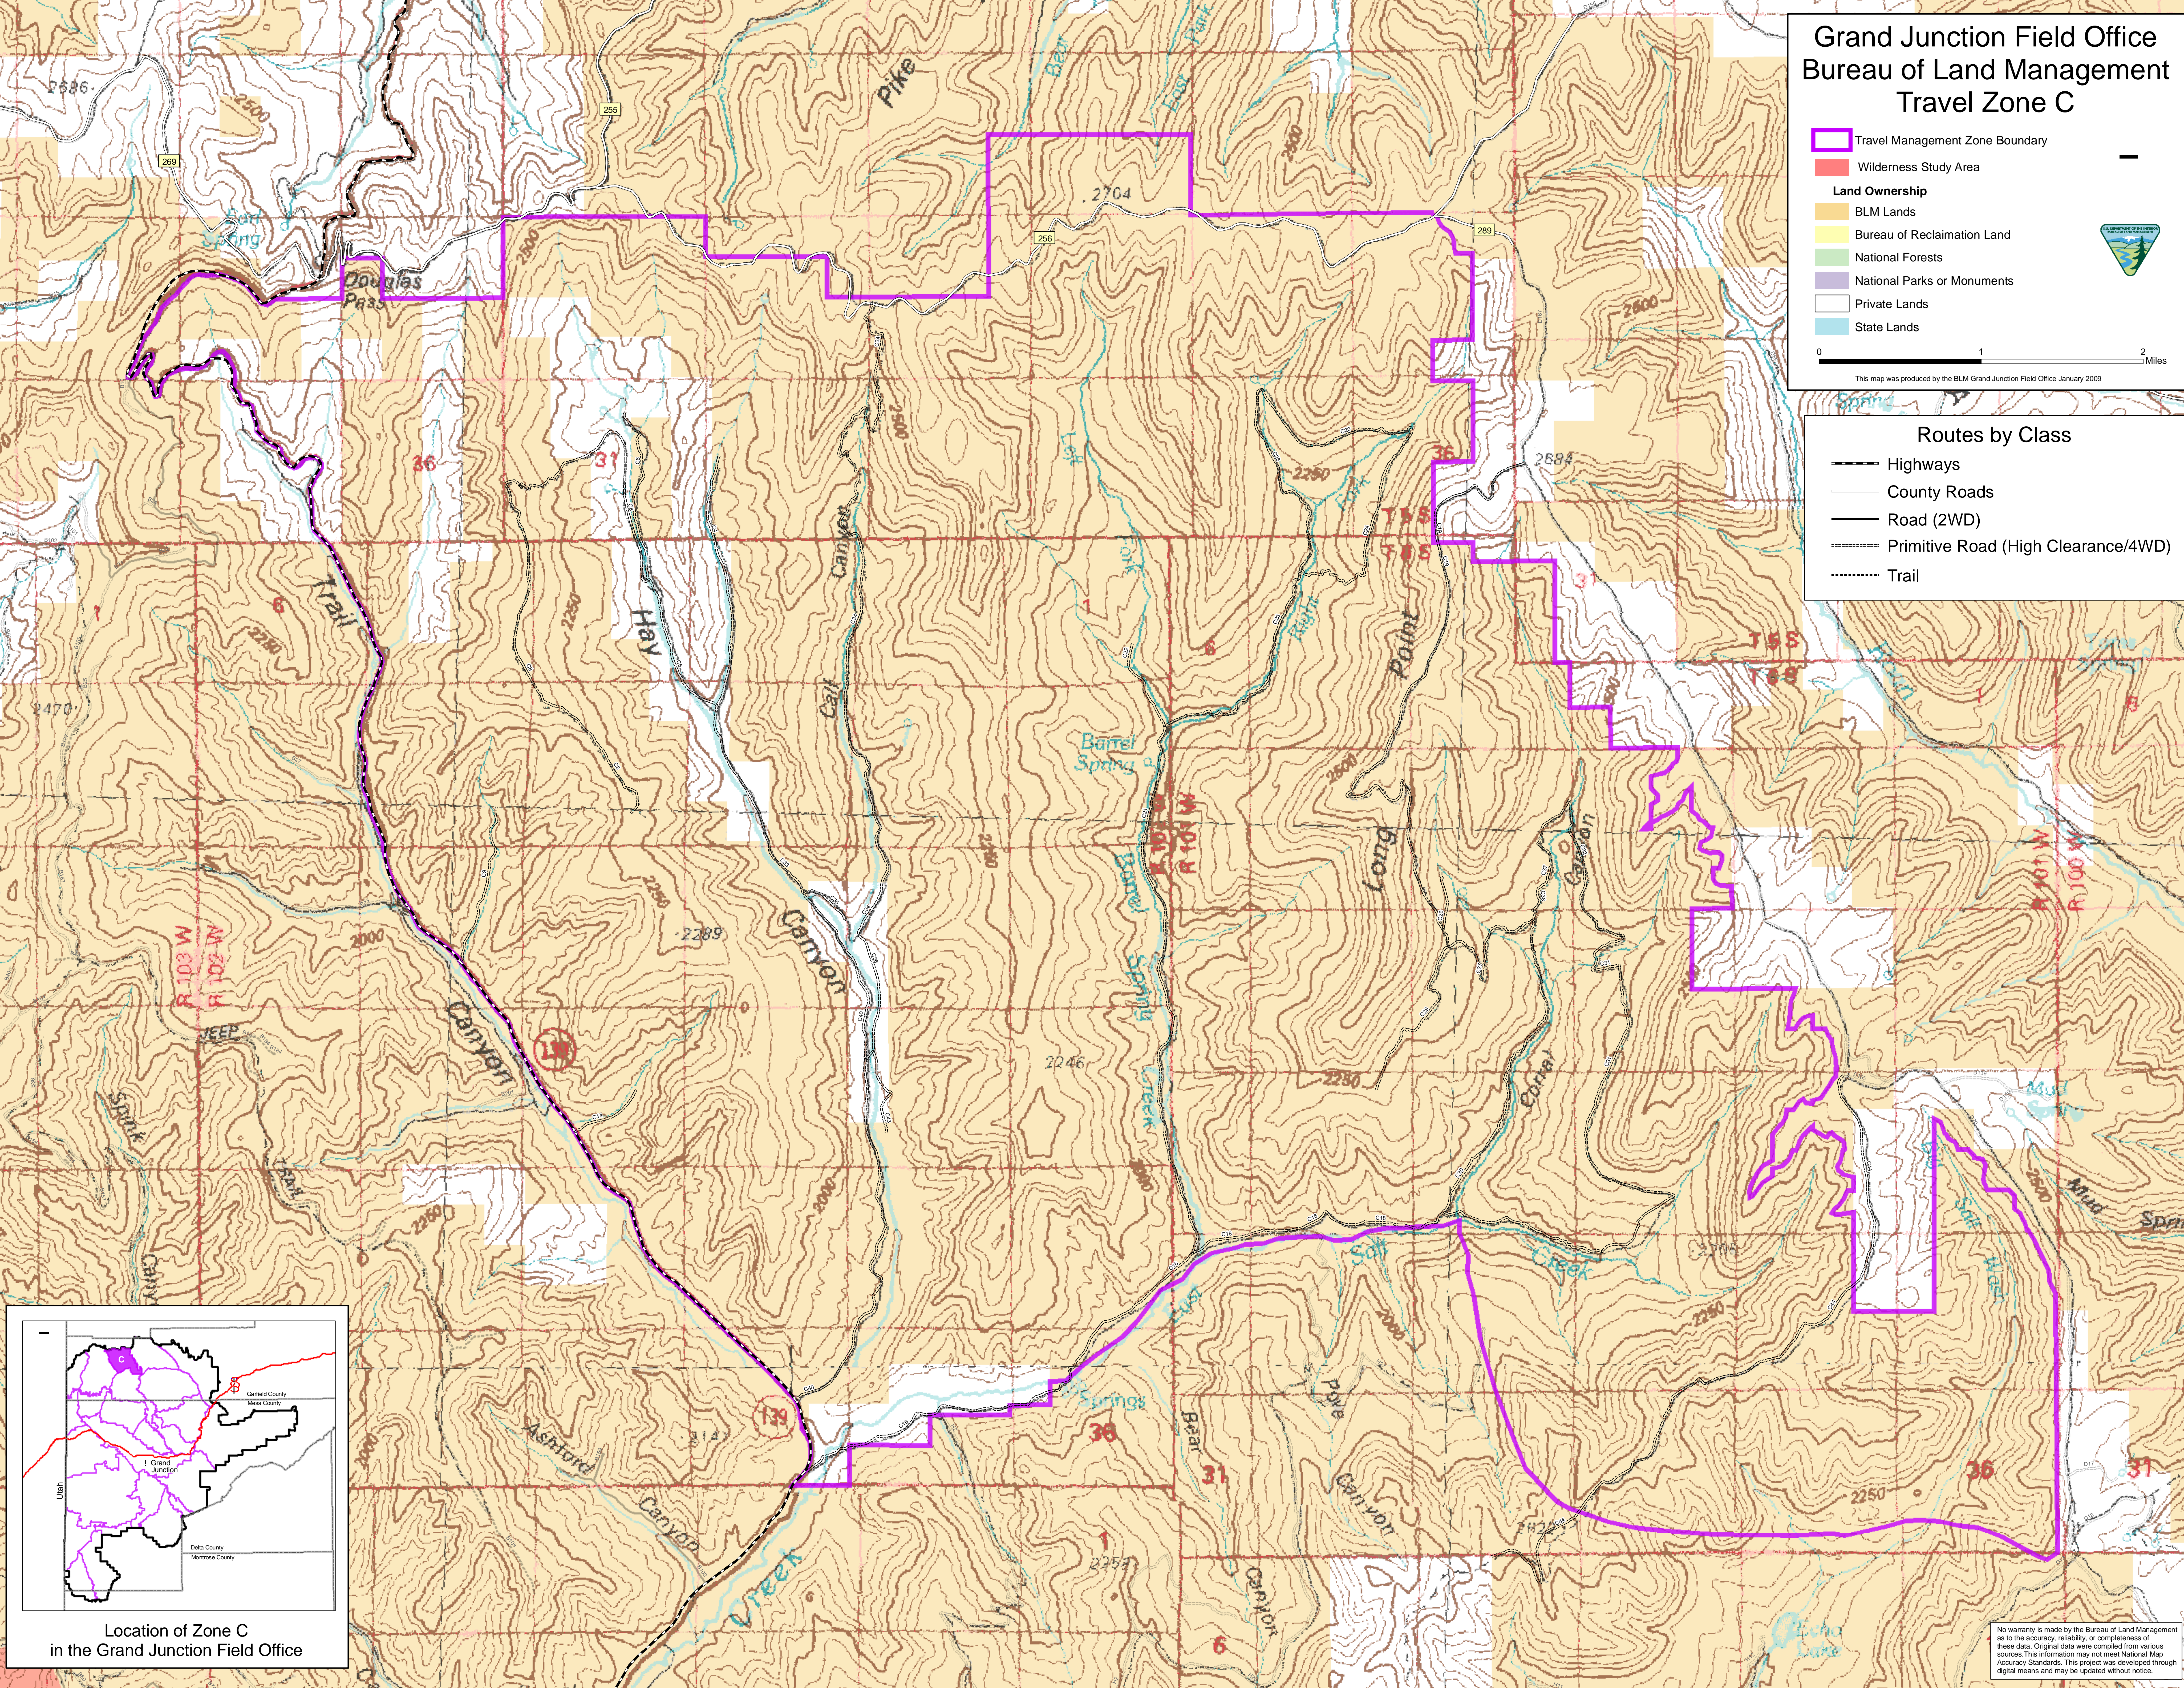

Grand Junction Field Office Bureau of Land Management Travel Zone C

Legend

- Travel Management Zone Boundary
- Wilderness Study Area
- **Land Ownership**
  - BLM Lands
  - Bureau of Reclamation Land
  - National Forests
  - National Parks or Monuments
  - Private Lands
  - State Lands

This map was produced by the BLM Grand Junction Field Office January 2009

Routes by Class

- Highways
- County Roads
- Road (2WD)
- Primitive Road (High Clearance/4WD)
- Trail

Location of Zone C
in the Grand Junction Field Office