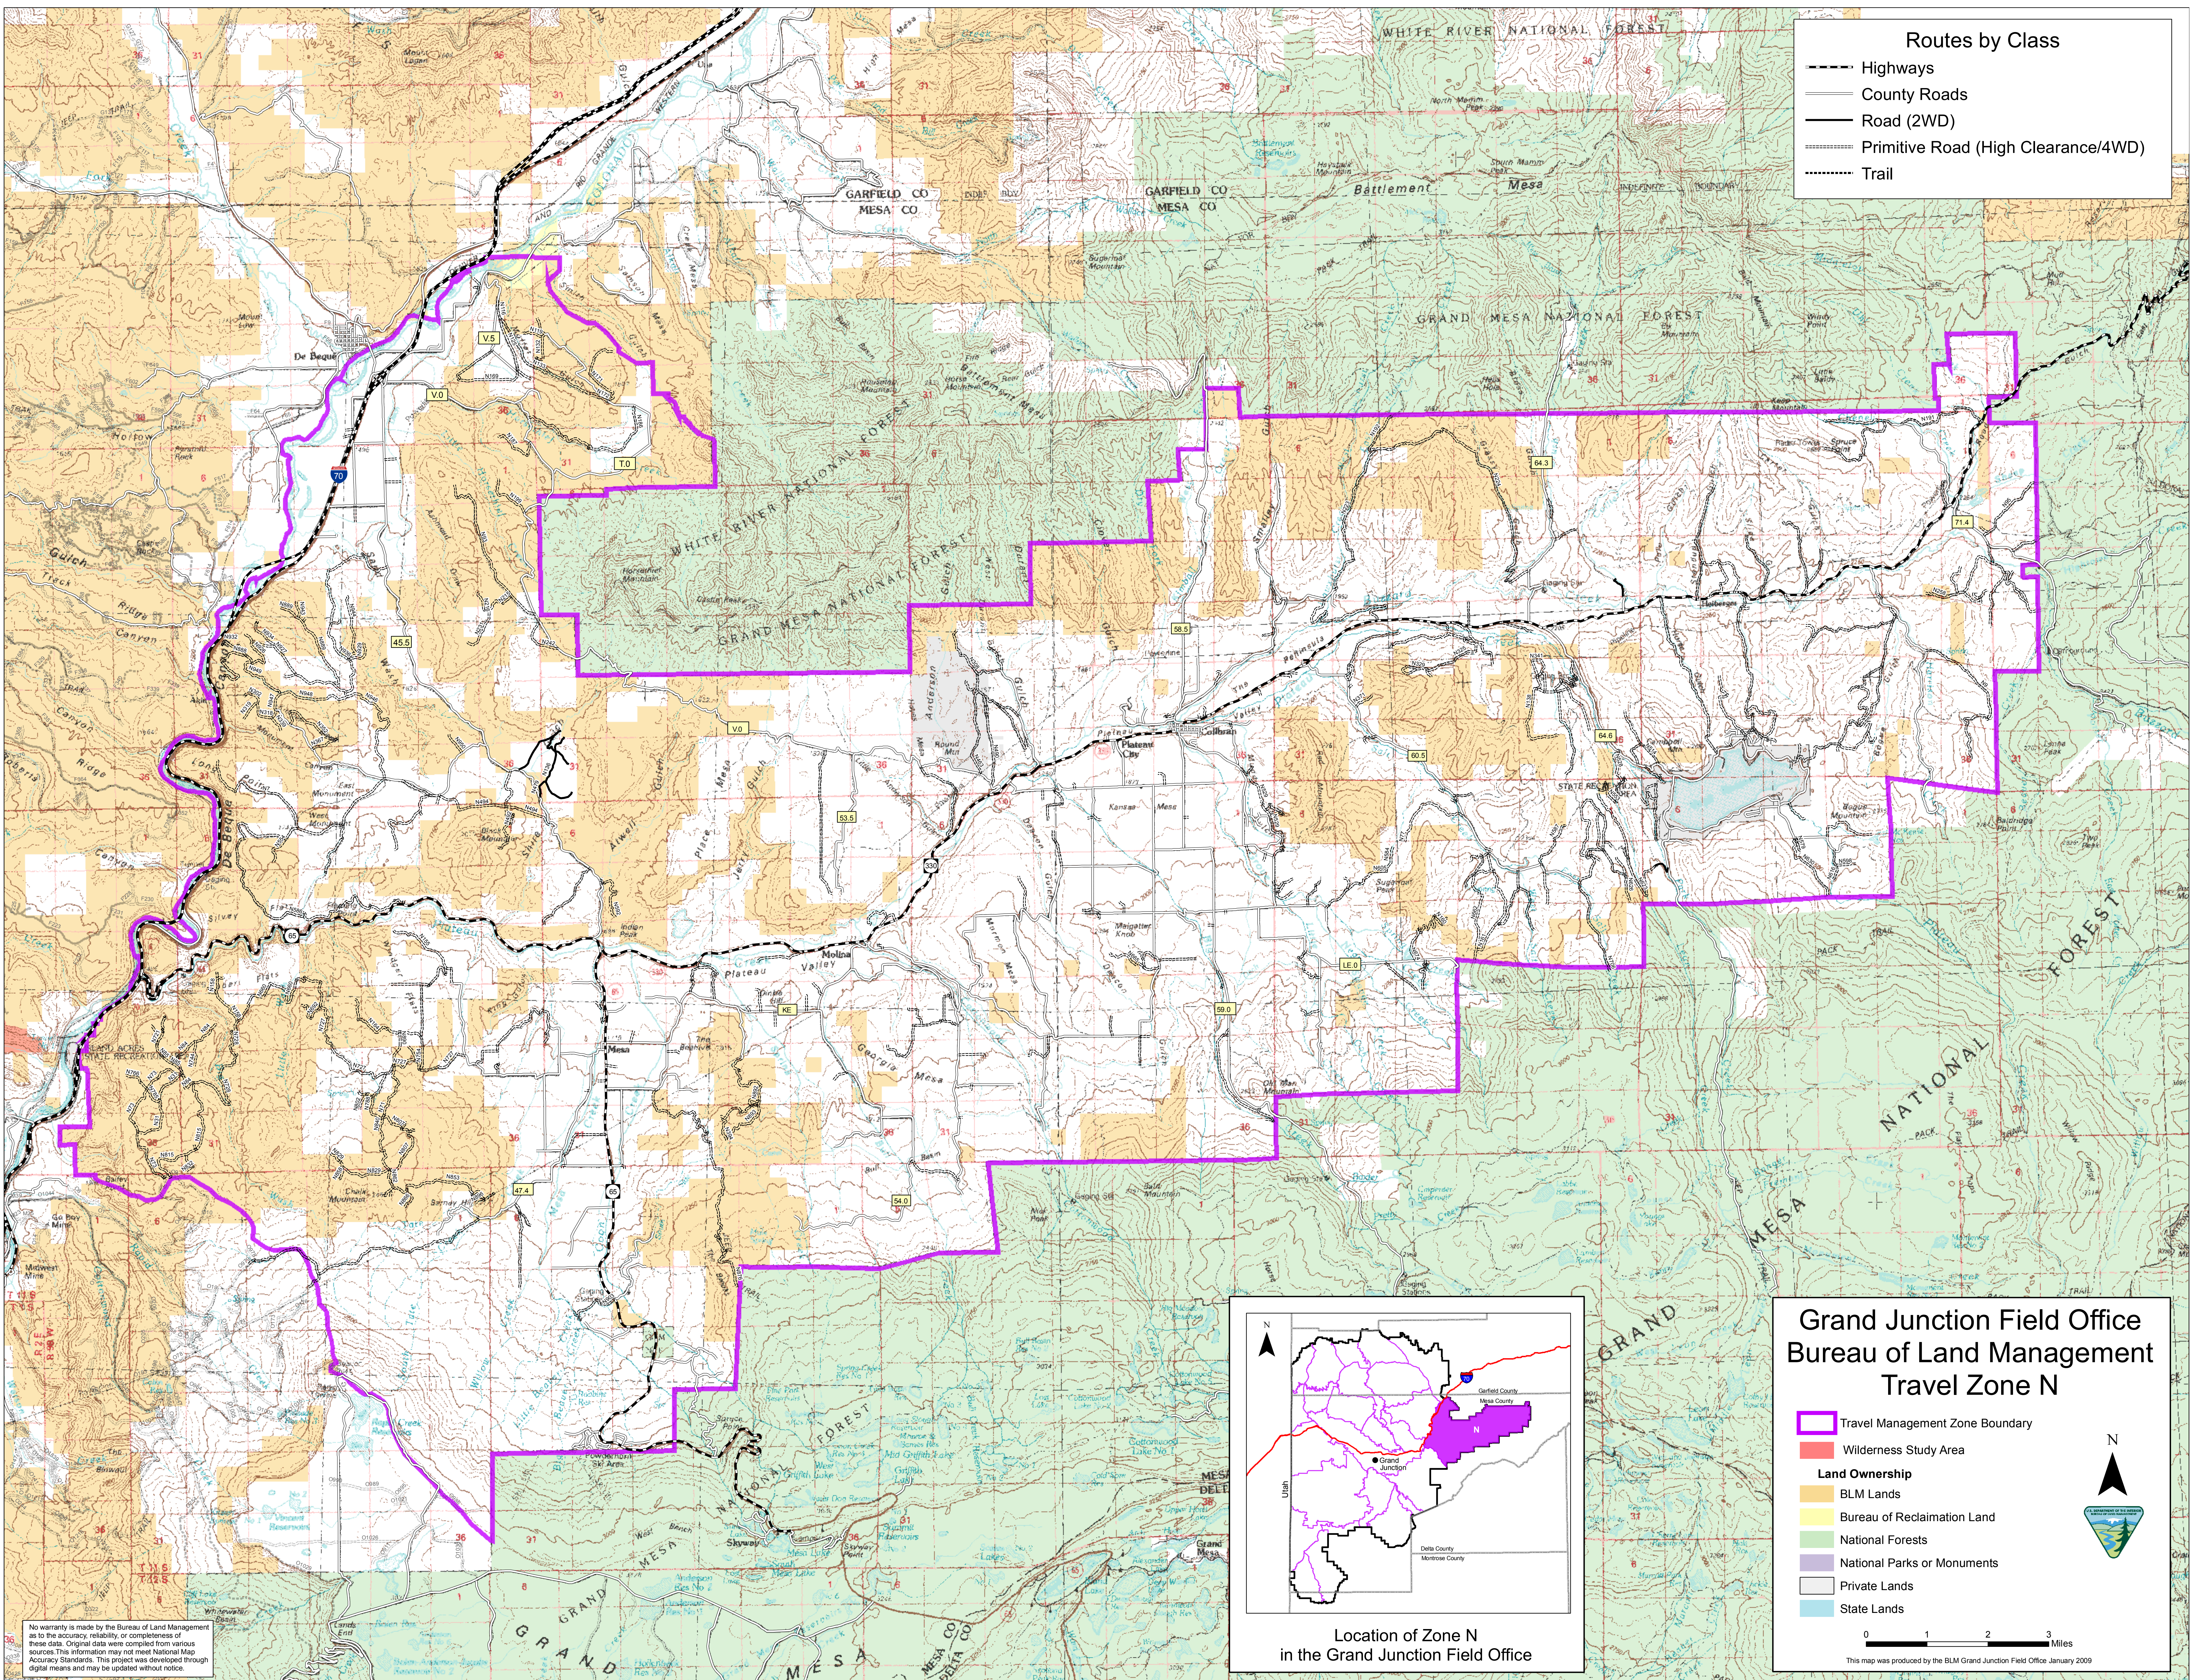

Routes by Class

- --- Highways
- County Roads
- Road (2WD)
- --- Primitive Road (High Clearance/4WD)
- ..... Trail

Grand Junction Field Office Bureau of Land Management Travel Zone N

- Travel Management Zone Boundary
- Wilderness Study Area
- **Land Ownership**
- BLM Lands
- Bureau of Reclamation Land
- National Forests
- National Parks or Monuments
- Private Lands
- State Lands