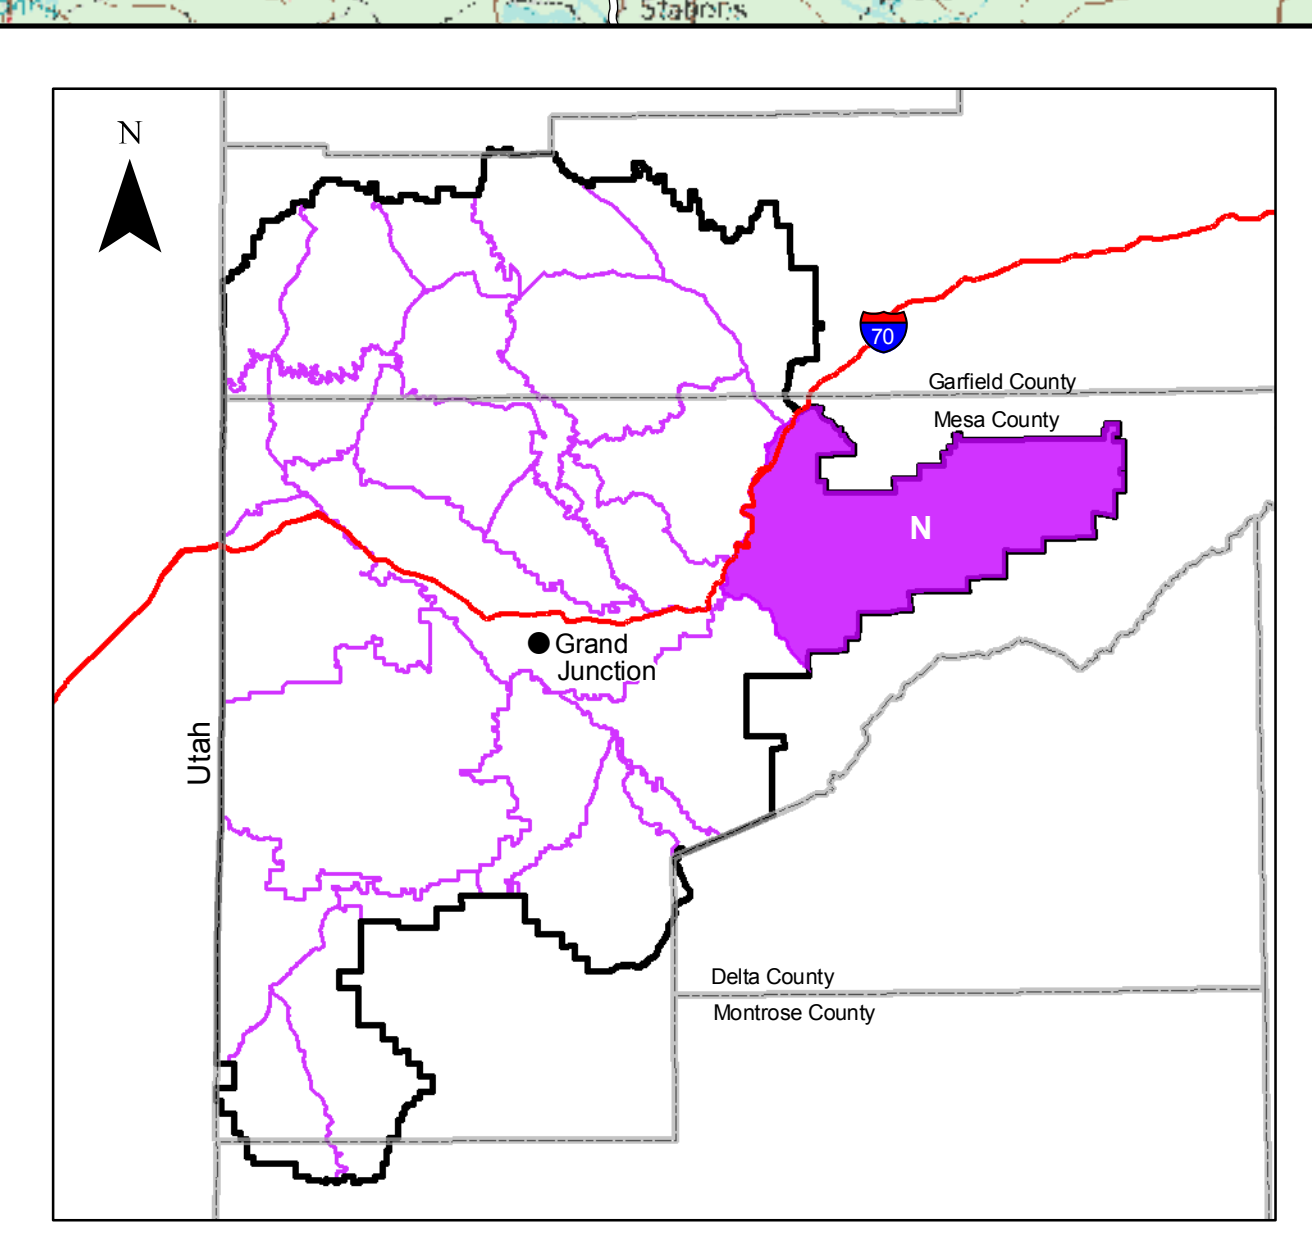

Location of Zone N
in the Grand Junction Field Office