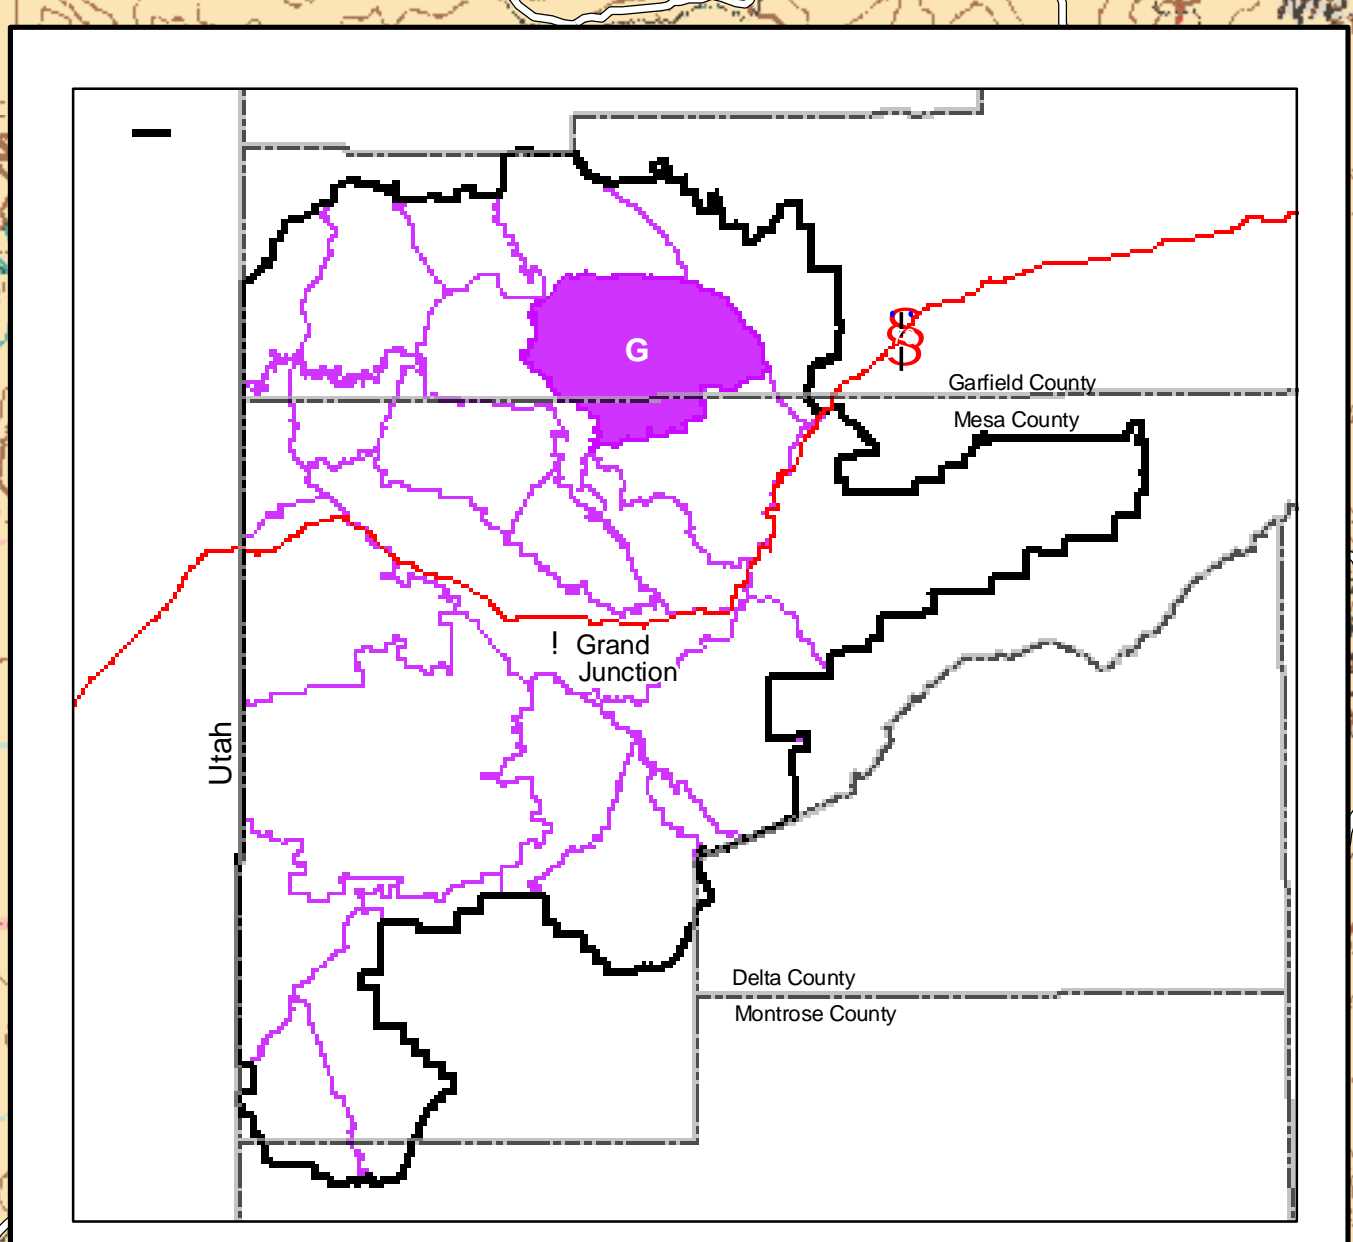

Routes by Class

- --- Highways
- County Roads
- Road (2WD)
- --- Primitive Road (High Clearance/4WD)
- --- Trail

Grand Junction Field Office Bureau of Land Management Travel Zone G

- Travel Management Zone Boundary
- Wilderness Study Area

Land Ownership

- BLM Lands
- Bureau of Reclamation Land
- National Forests
- National Parks or Monuments
- Private Lands
- State Lands

0 1 2 Miles

This map was produced by the BLM Grand Junction Field Office, January 2009

Location of Zone G
in the Grand Junction Field Office