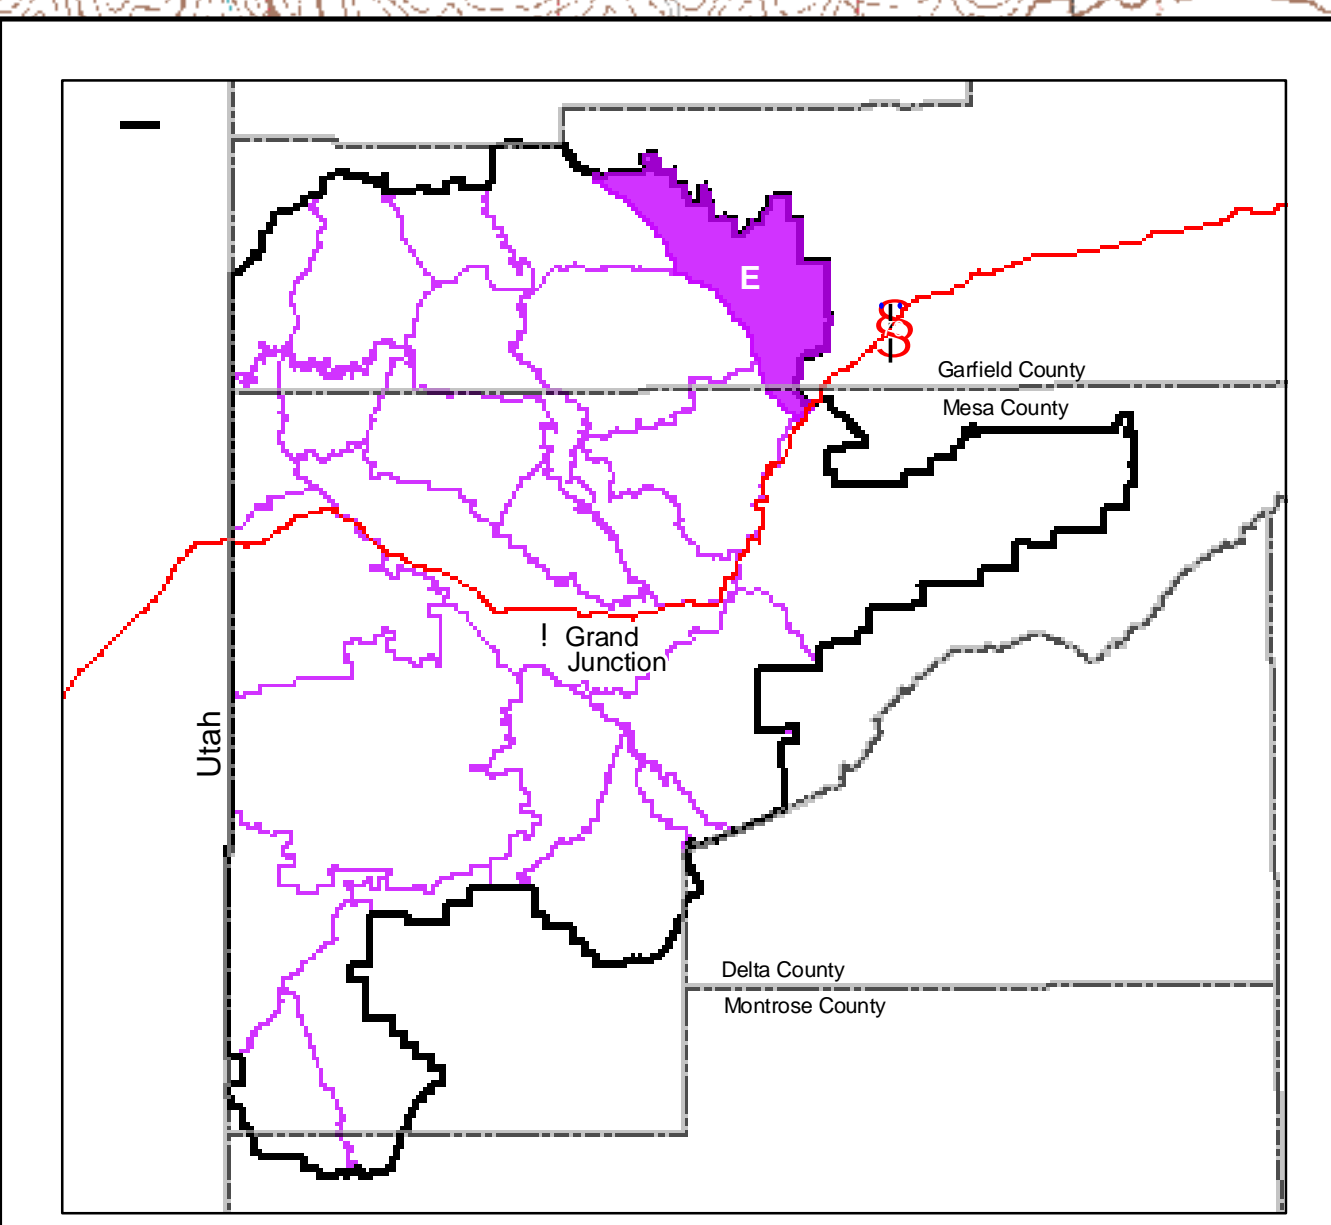

Routes by Class

- Highways
- County Roads
- Road (2WD)
- Primitive Road (High Clearance/4WD)
- Trail

Grand Junction Field Office
Bureau of Land Management
Travel Zone E

- Travel Management Zone Boundary
- Wilderness Study Area
- Land Ownership
  - BLM Lands
  - Bureau of Reclamation Land
  - National Forests
  - National Parks or Monuments
  - Private Lands
  - State Lands

Location of Zone E
in the Grand Junction Field Office