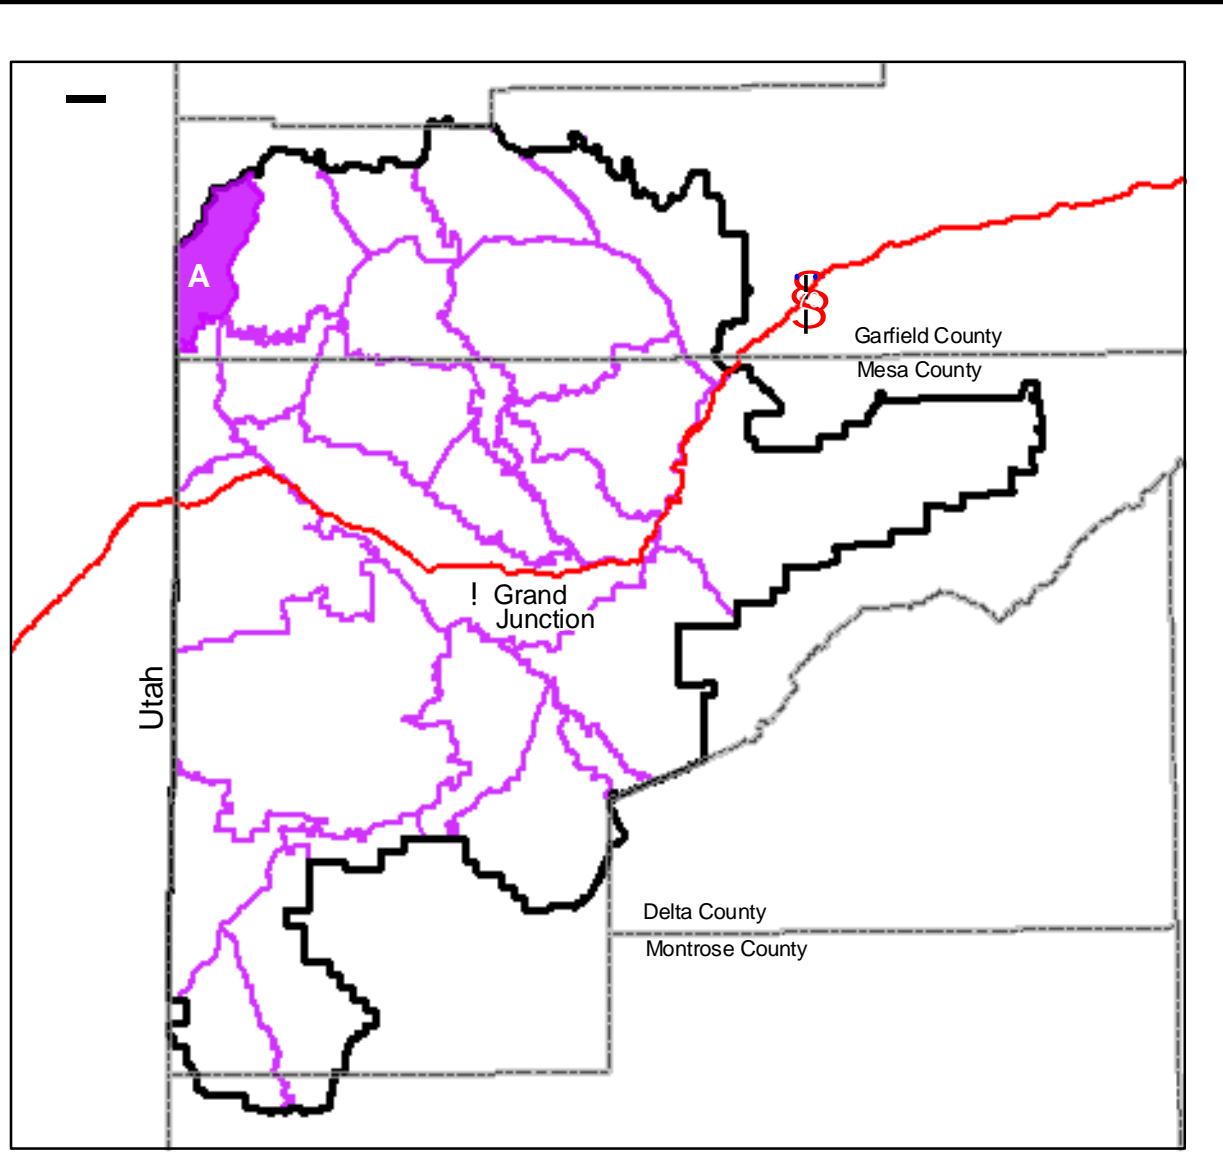

Grand Junction Field Office Bureau of Land Management Travel Zone A

- Travel Management Zone Boundary
- Wilderness Study Area
- **Land Ownership**
- BLM Lands
- Bureau of Reclamation Land
- National Forests
- National Parks or Monuments
- Private Lands
- State Lands

0 1 2 Miles

Location of Zone A
in the Grand Junction Field Office