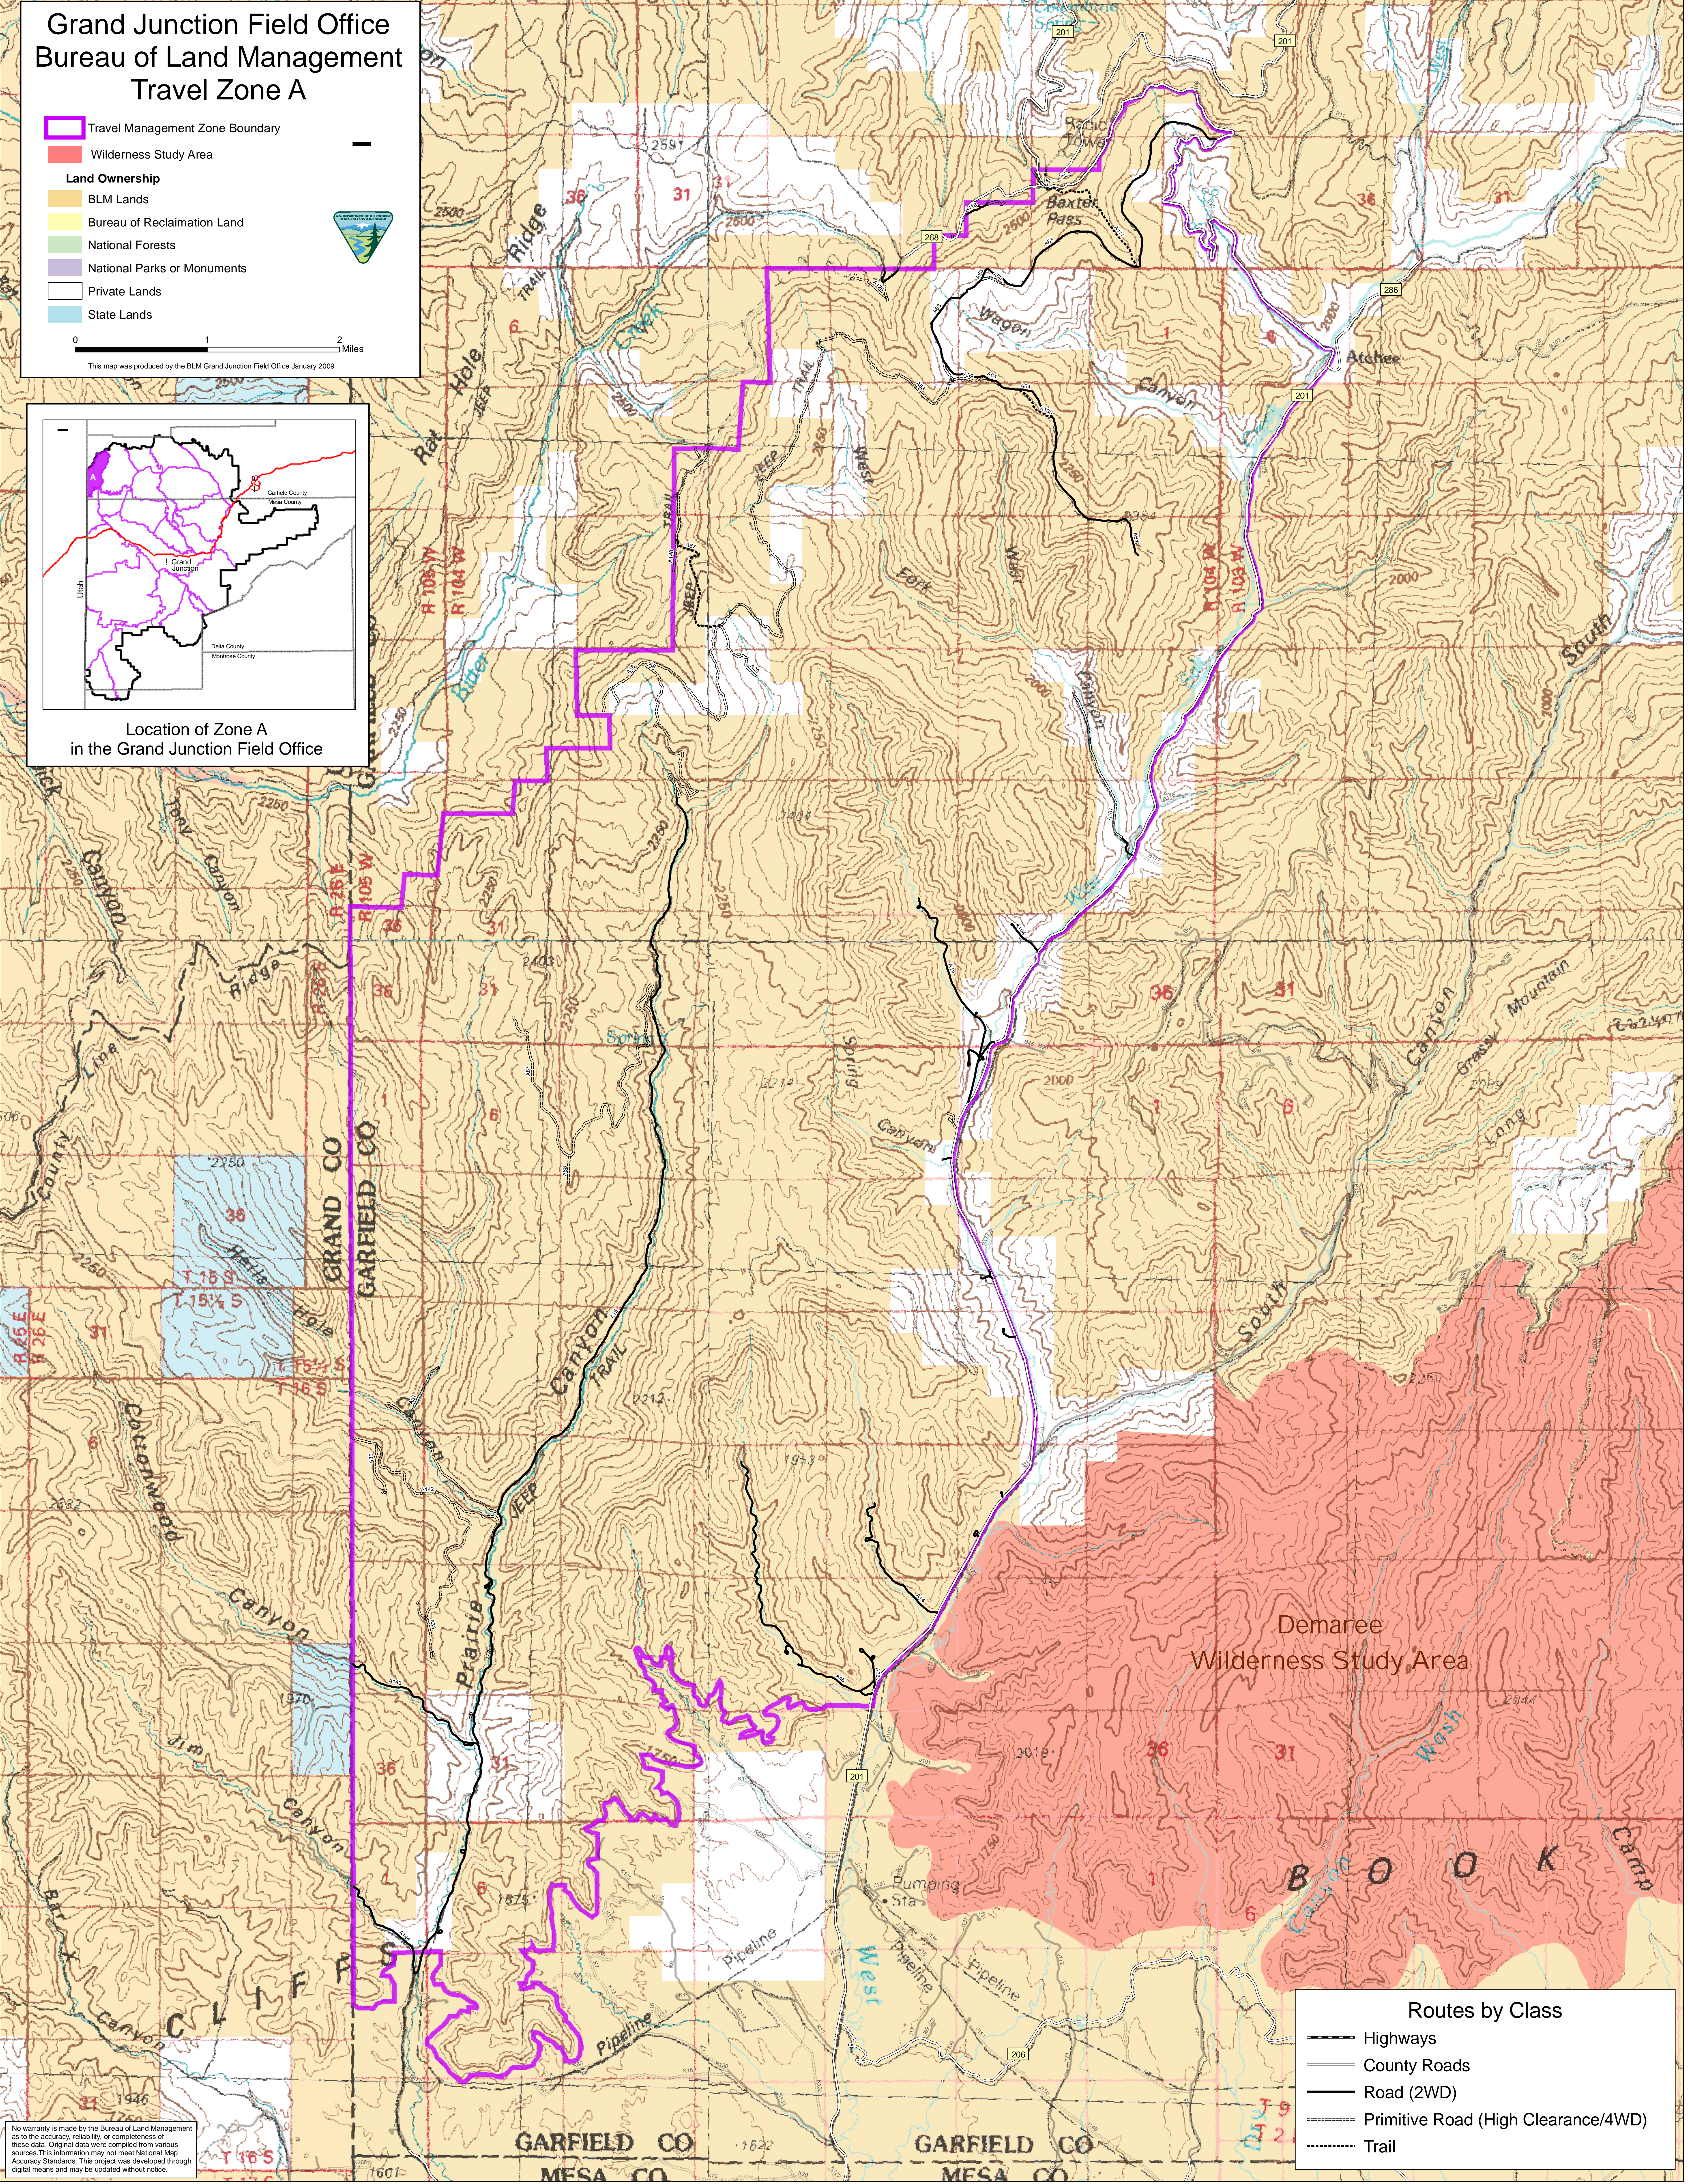

1. **Routes by Class**
2. Highways
   - County Roads
   - Road (2WD)
   - Primitive Road (High Clearance/4WD)
   - Trail