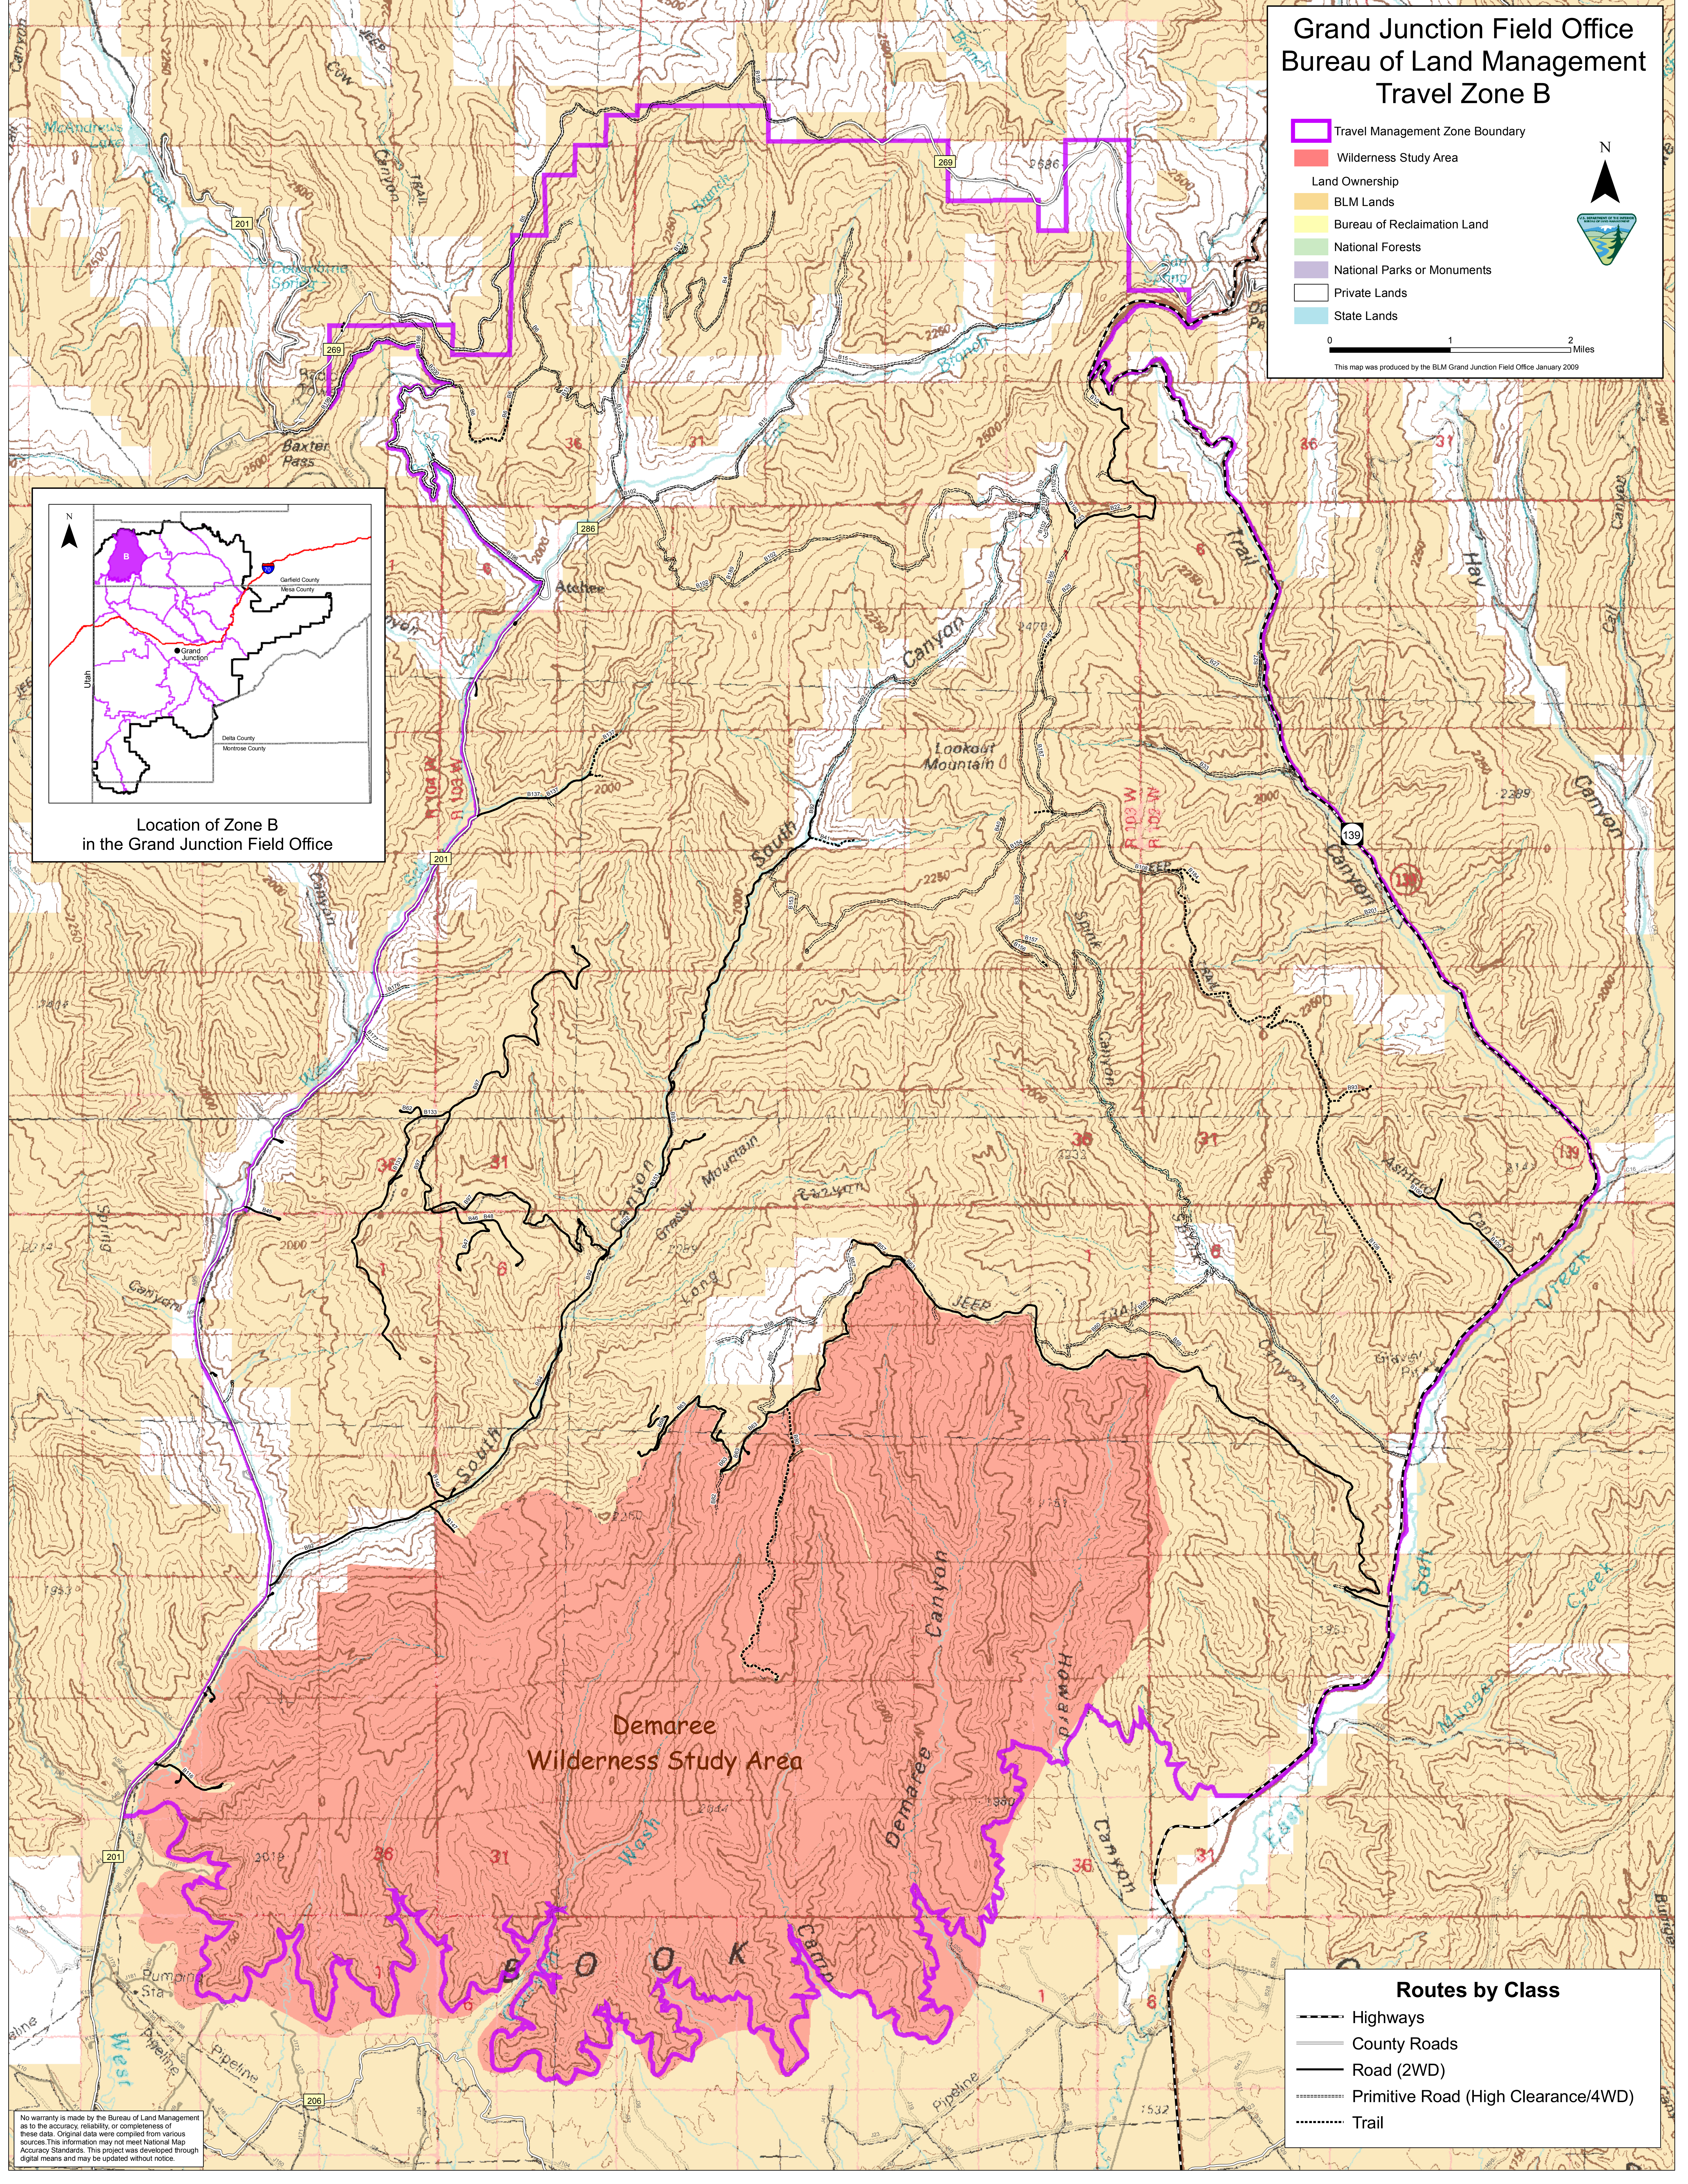

Location of Zone B
in the Grand Junction Field Office

1. ### Routes by Class
2. Highways
   - County Roads
   - Road (2WD)
   - Primitive Road (High Clearance/4WD)
   - Trail