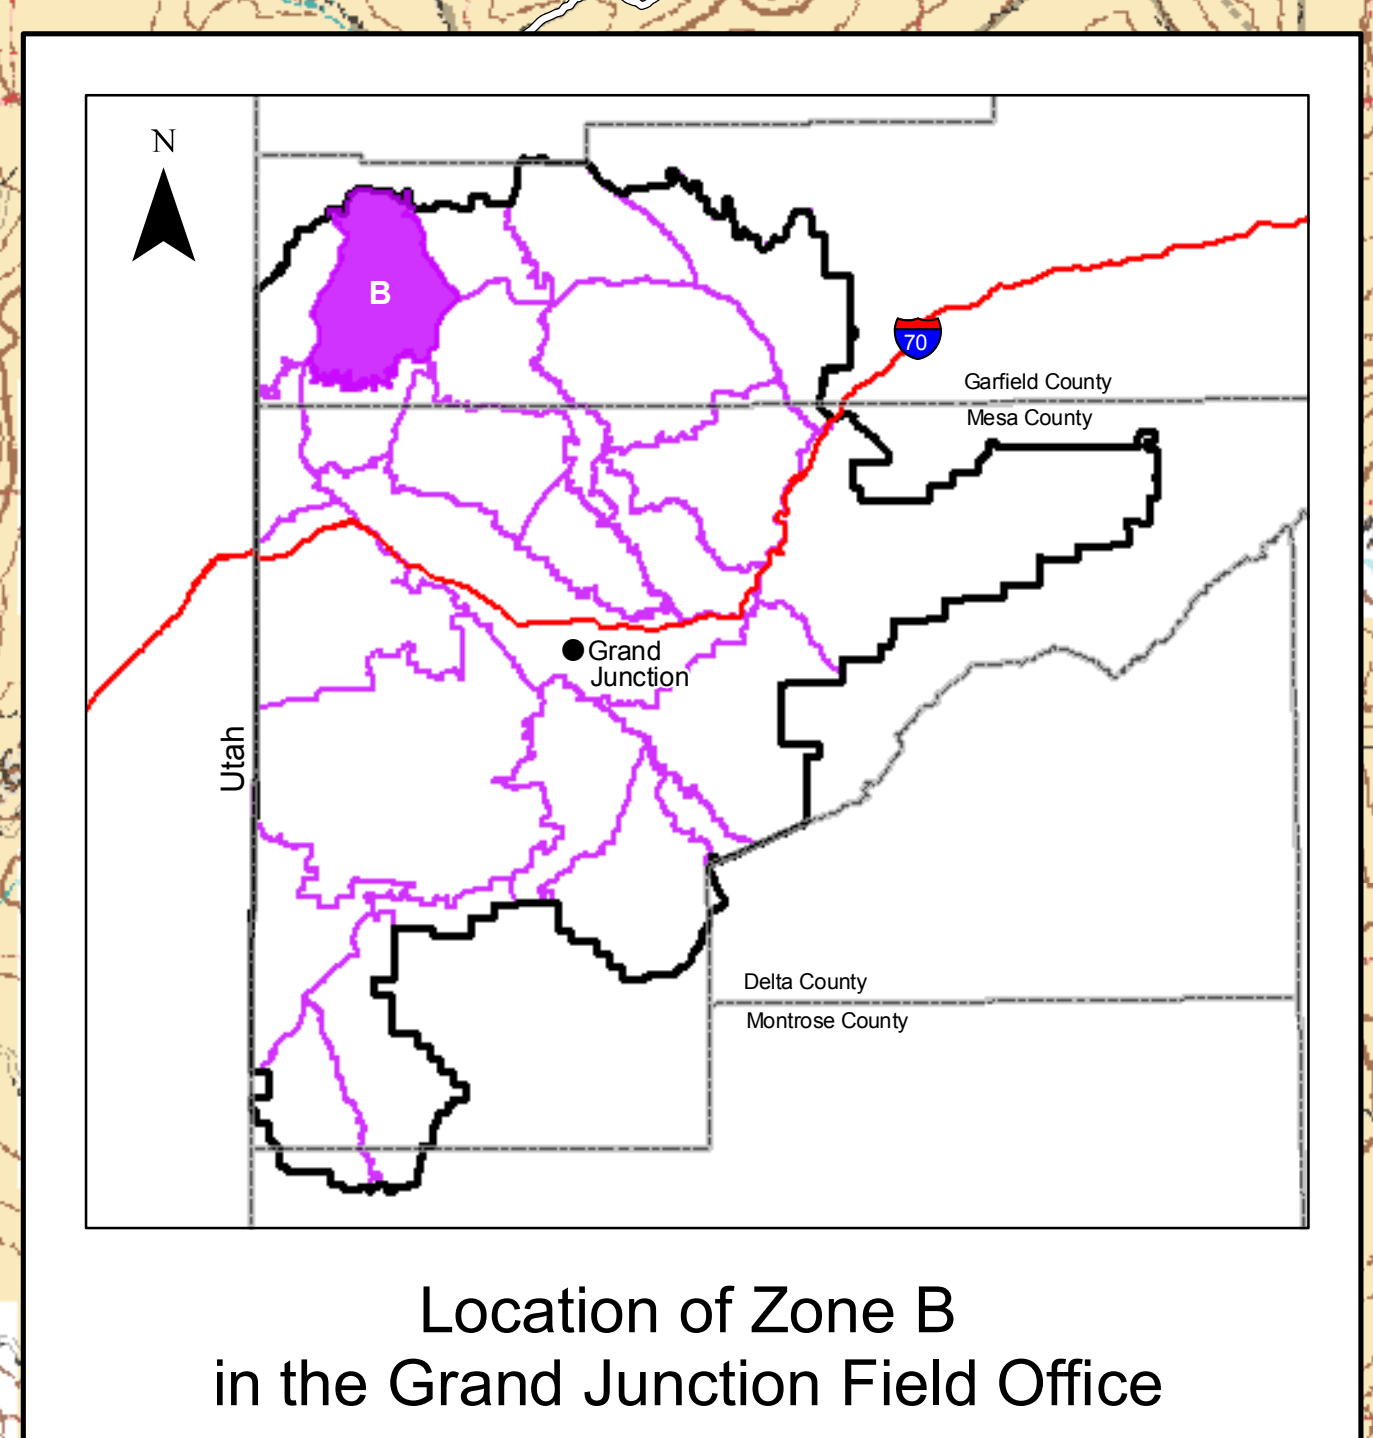

Grand Junction Field Office Bureau of Land Management Travel Zone B

- Travel Management Zone Boundary
- Wilderness Study Area
- **Land Ownership**
- BLM Lands
- Bureau of Reclamation Land
- National Forests
- National Parks or Monuments
- Private Lands
- State Lands

This map was produced by the BLM Grand Junction Field Office January 2009

Location of Zone B
in the Grand Junction Field Office