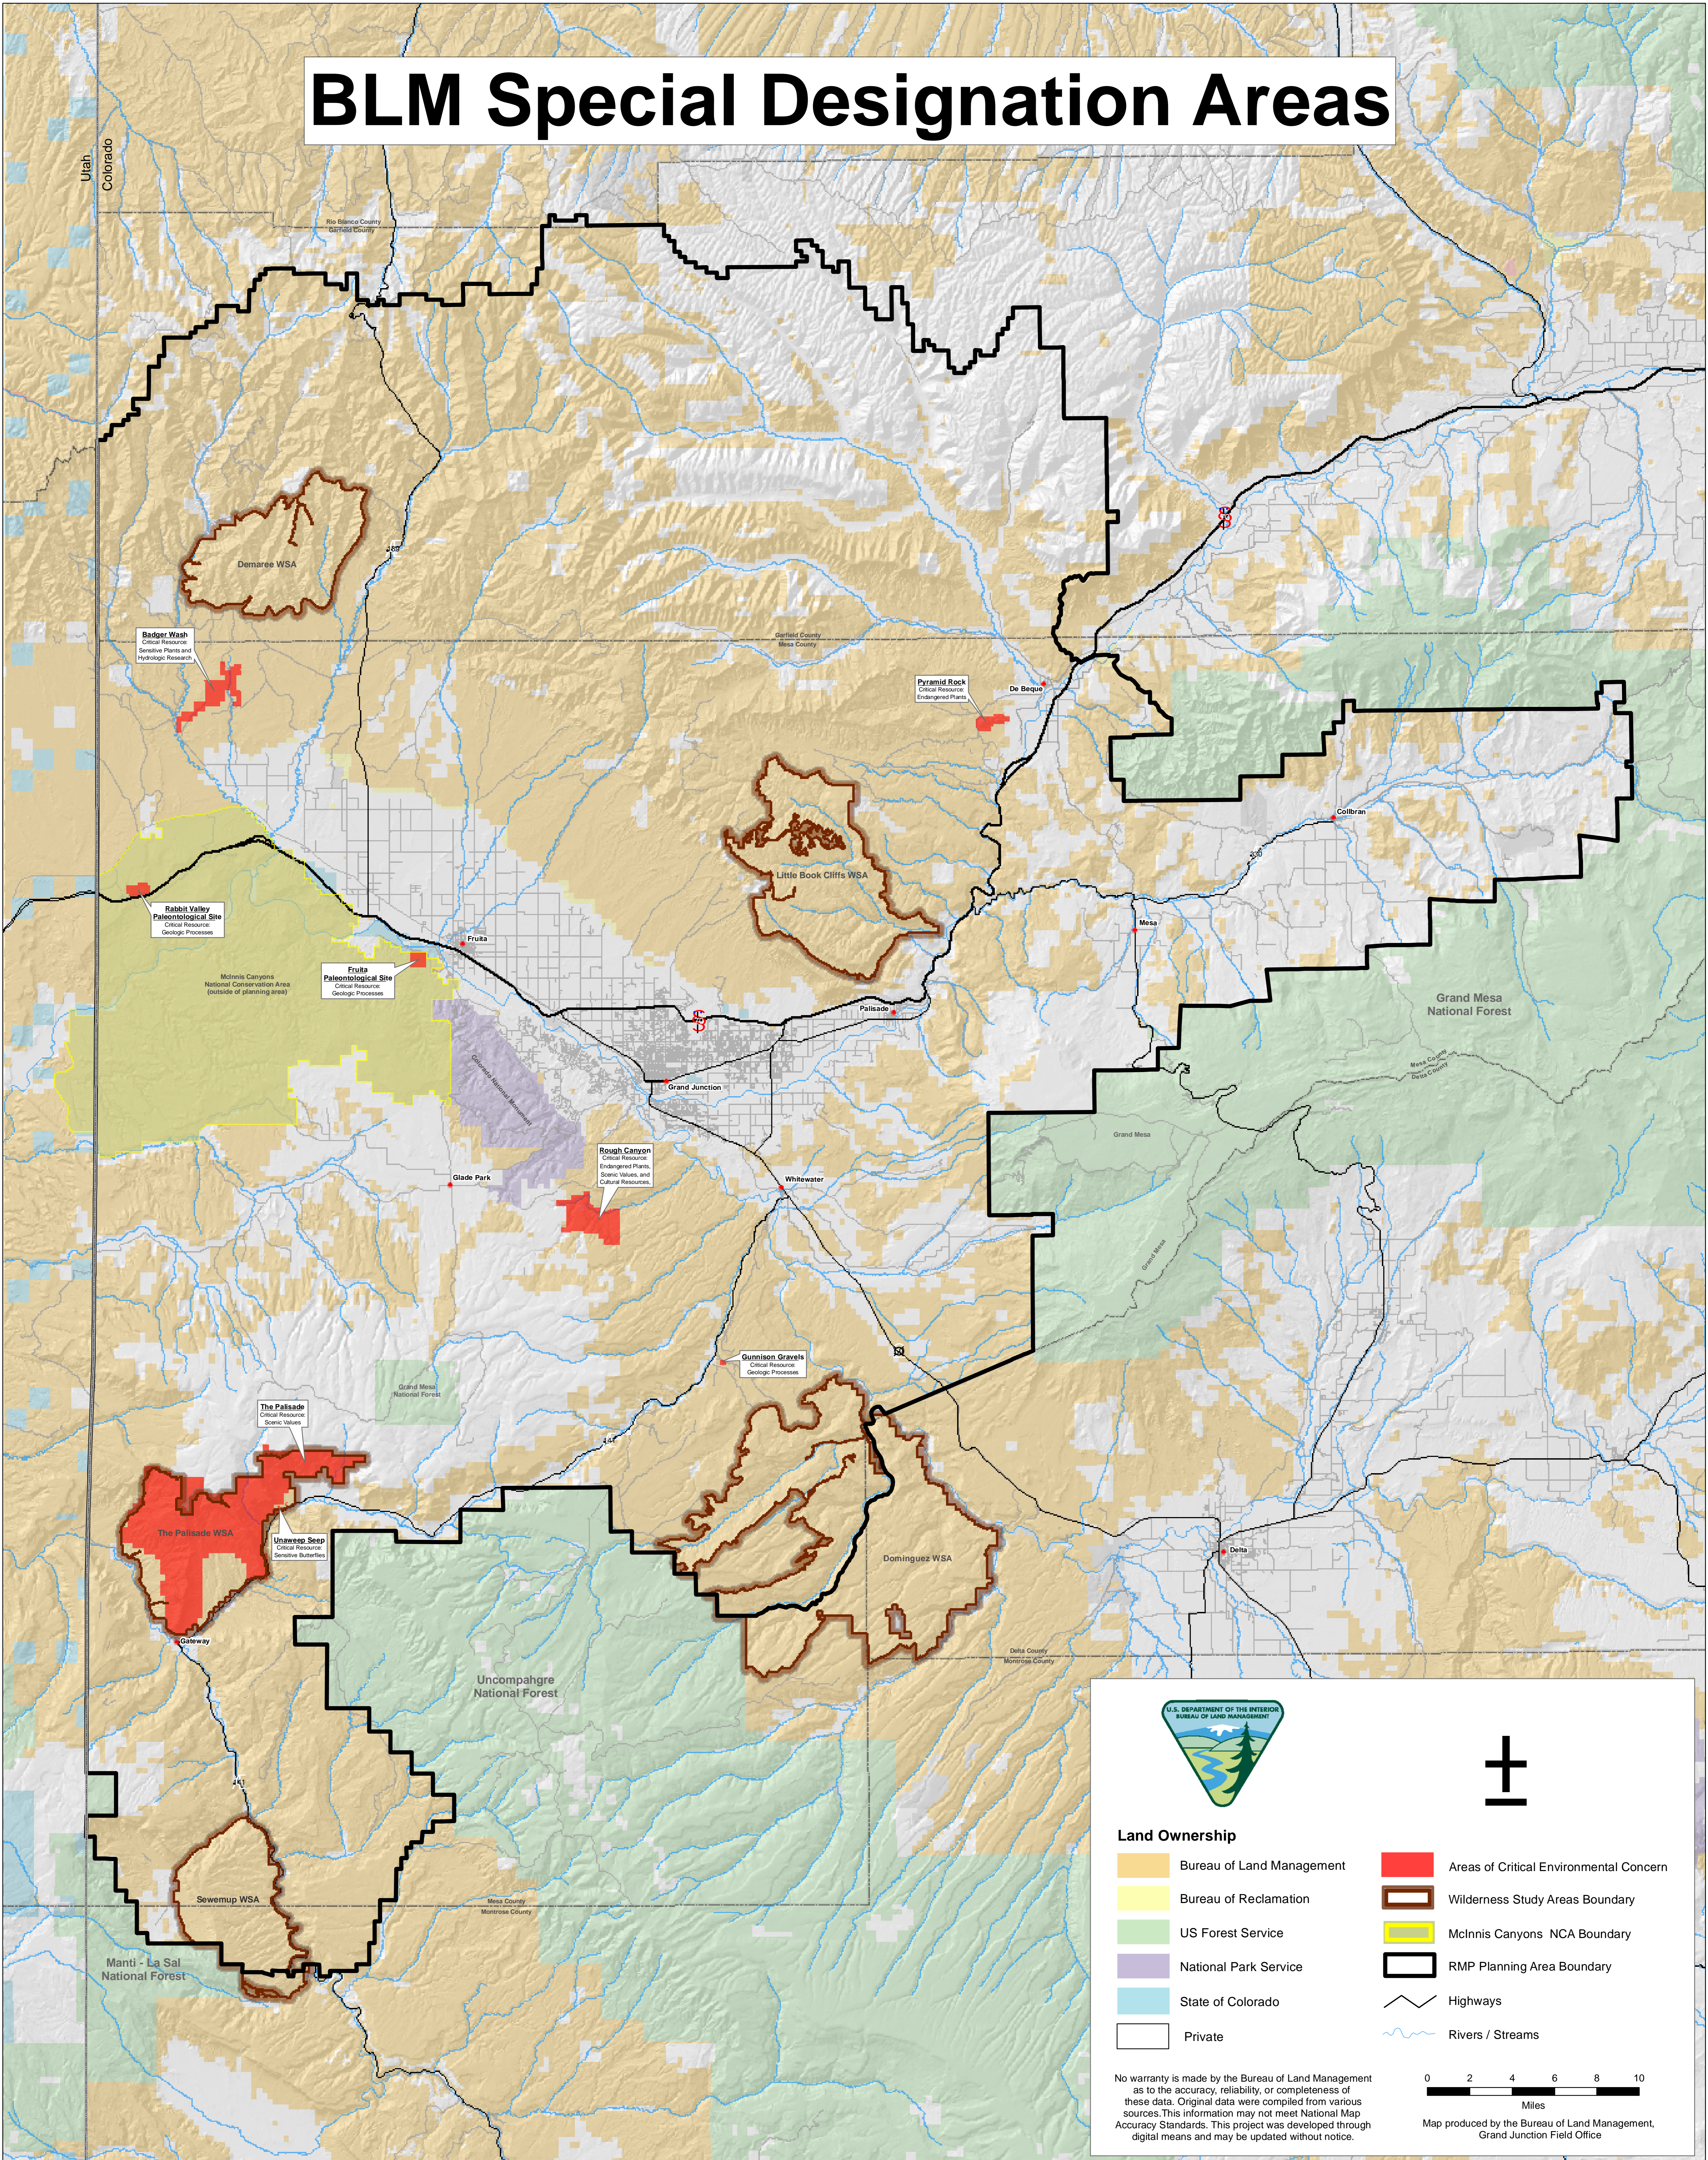

BLM Special Designation Areas

Land Ownership

- Bureau of Land Management
- Bureau of Reclamation
- US Forest Service
- National Park Service
- State of Colorado
- Private

- Areas of Critical Environmental Concern
- Wilderness Study Areas Boundary
- McInnis Canyons NCA Boundary
- RMP Planning Area Boundary
- Highways
- Rivers / Streams

Map produced by the Bureau of Land Management, Grand Junction Field Office