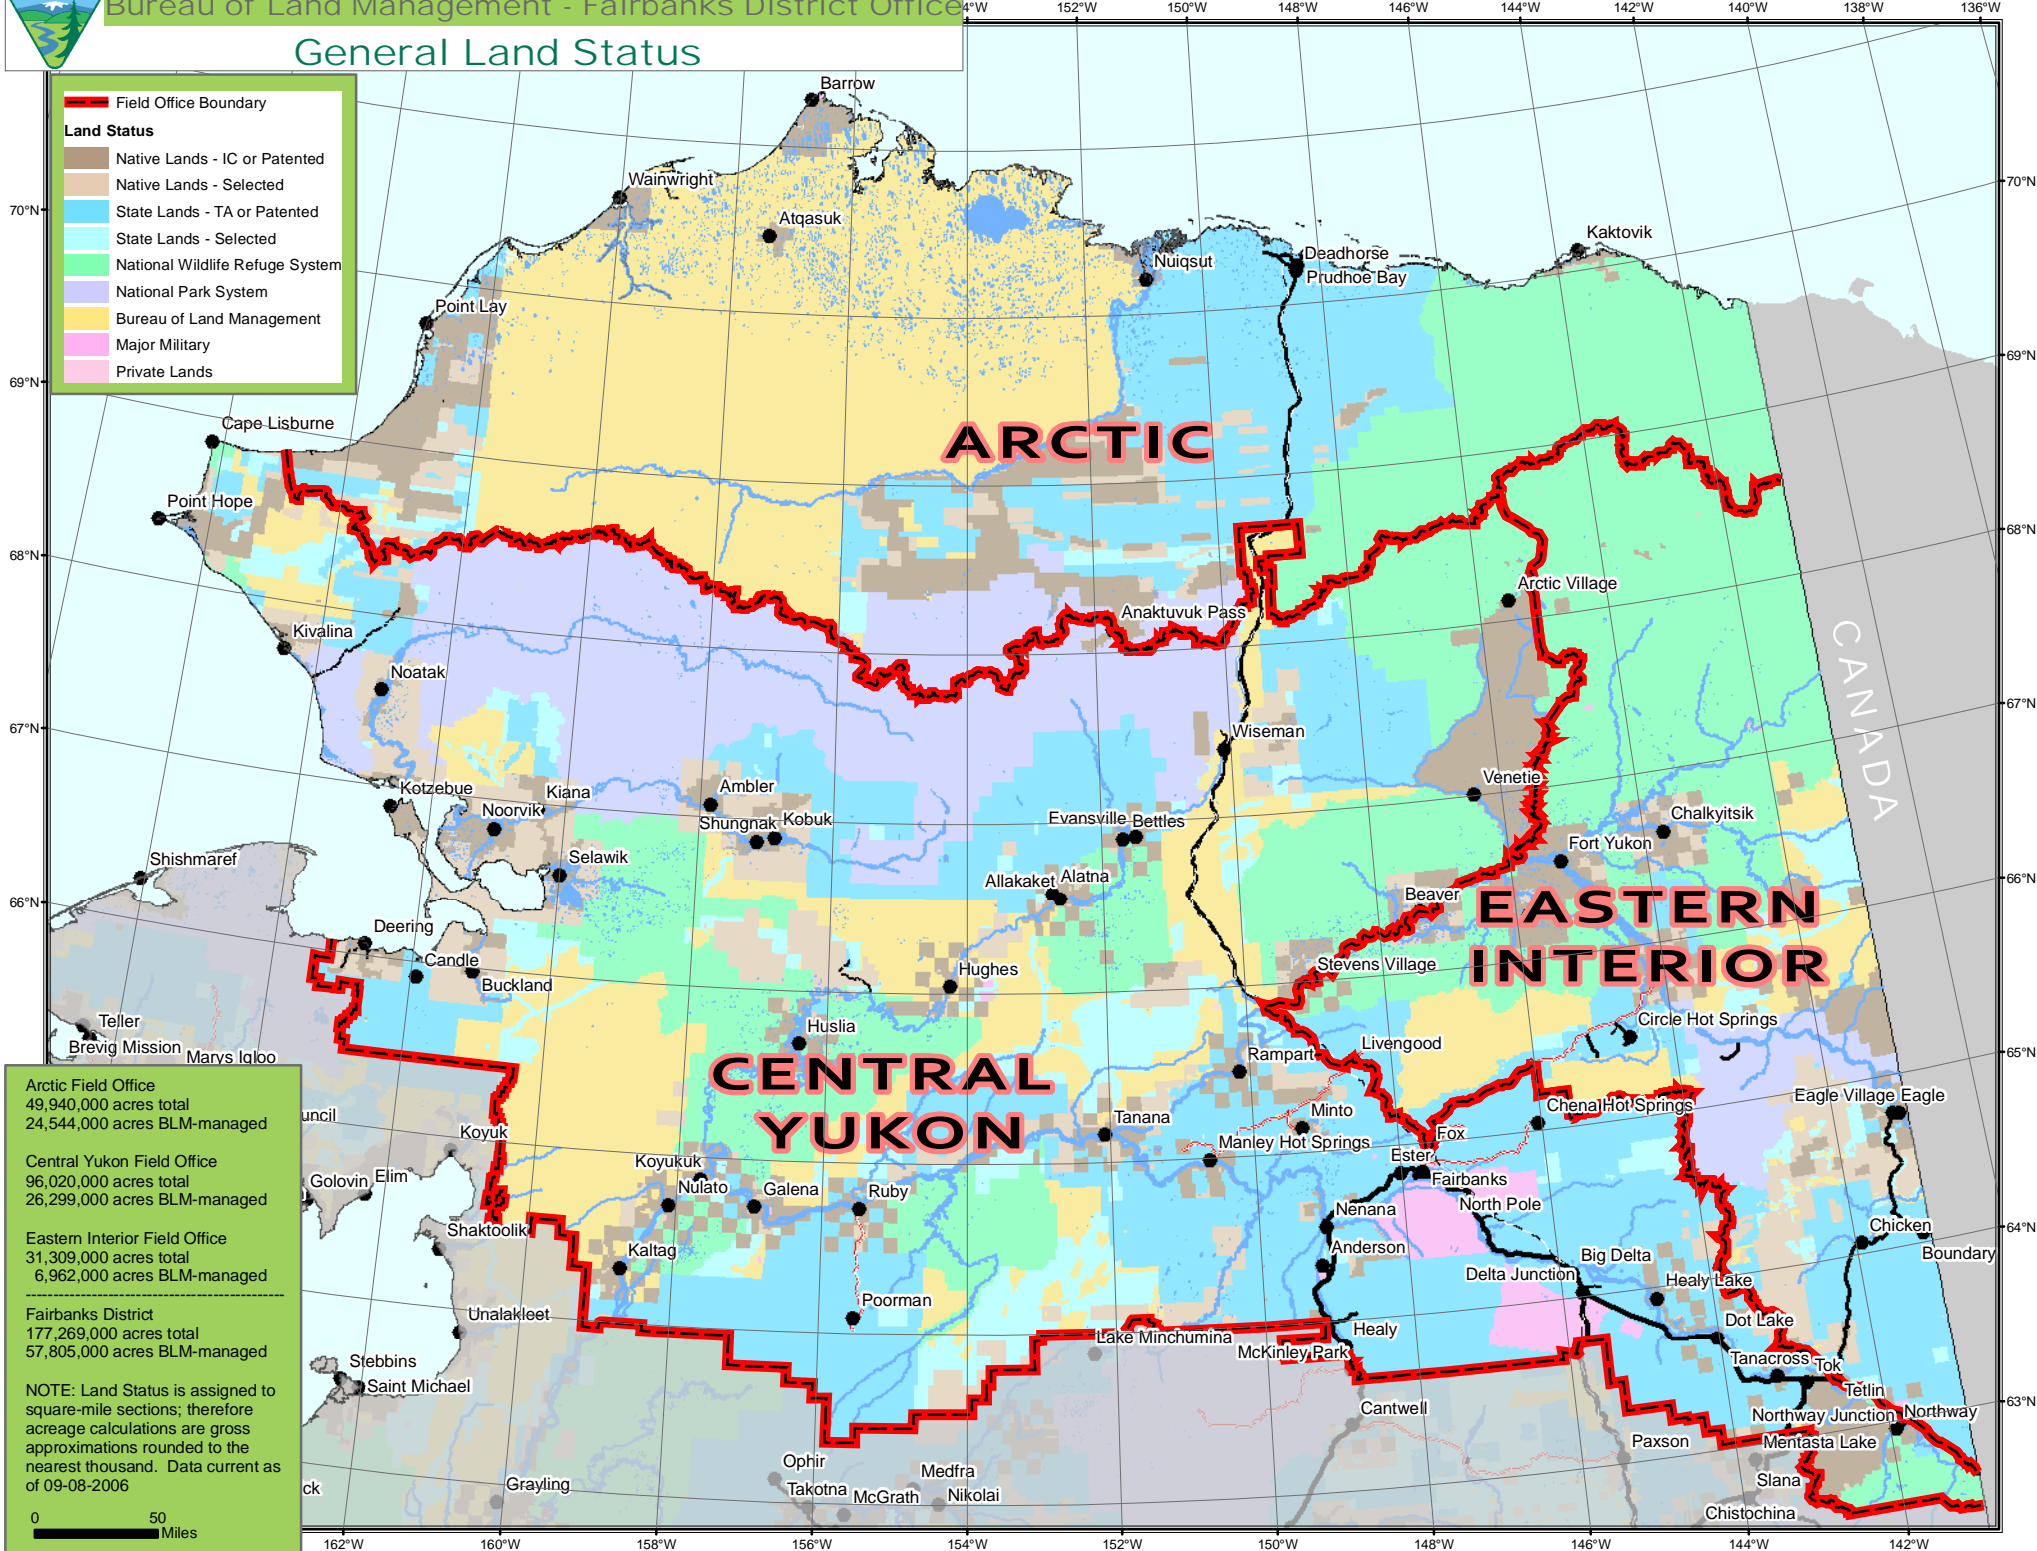

# General Land Status

**Field Office Boundary**

**Land Status**

- Native Lands - IC or Patented
- Native Lands - Selected
- State Lands - TA or Patented
- State Lands - Selected
- National Wildlife Refuge System
- National Park System
- Bureau of Land Management
- Major Military
- Private Lands

**Arctic Field Office**  
49,940,000 acres total  
24,544,000 acres BLM-managed

**Central Yukon Field Office**  
96,020,000 acres total  
26,299,000 acres BLM-managed

**Eastern Interior Field Office**  
31,309,000 acres total  
6,962,000 acres BLM-managed

**Fairbanks District**  
177,269,000 acres total  
57,805,000 acres BLM-managed

**NOTE:** Land Status is assigned to square-mile sections; therefore acreage calculations are gross approximations rounded to the nearest thousand. Data current as of 09-08-2006