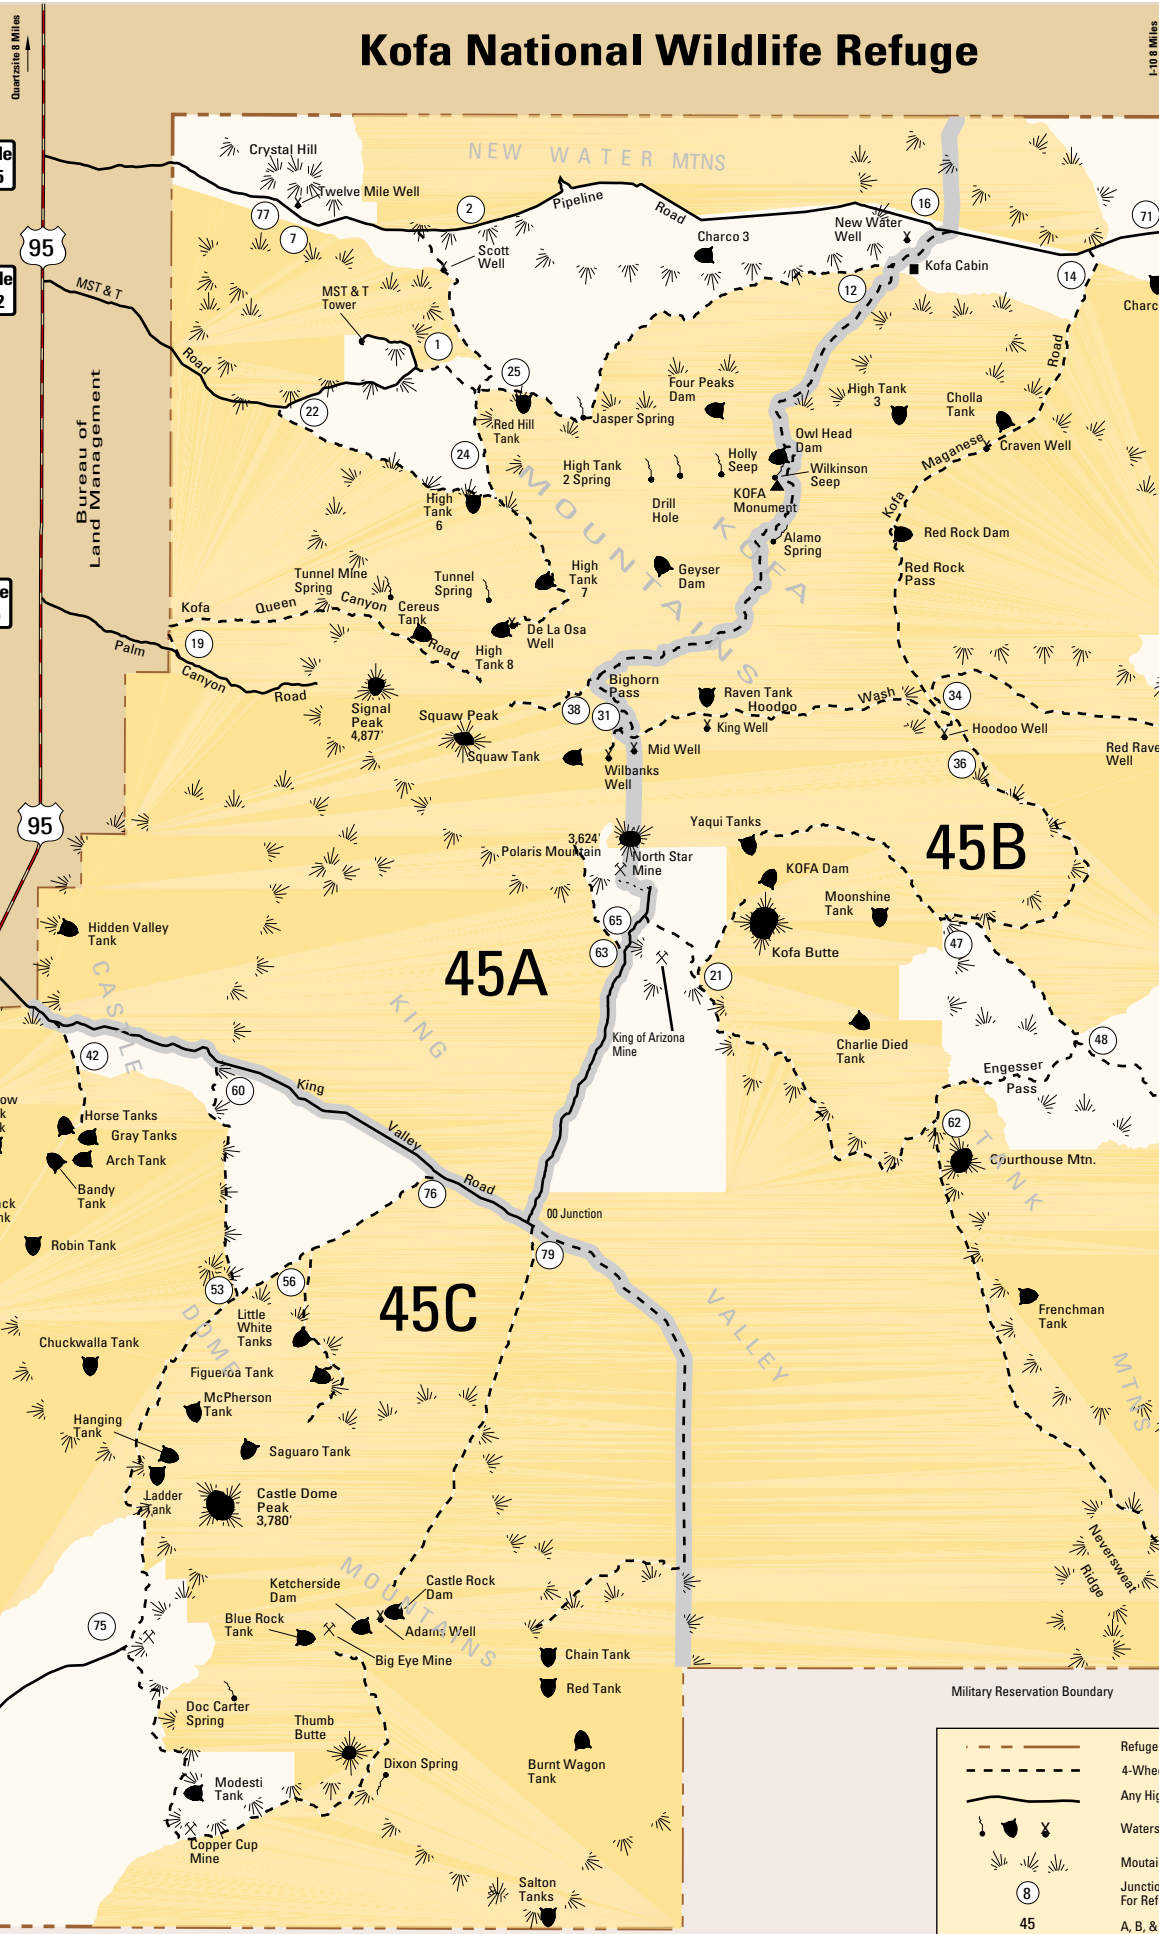

Kofa National Wildlife Refuge

Mile 95
Mile 92
Mile 85
Mile 76
Mile 55

	Refuge Boundary
	4-Wheel Drive Recommended
	Any High-Clearance Vehicle
	Waters
	Mountain Outline
	Junction Numbers For Reference Only
	A, B, & C Hunt Units
	Wilderness
	Hunt Unit Boundary

Military Reservation Boundary
Bureau of Land Management
Military Reservation Restricted Area

Military Reservation Boundary

Military Reservation Boundary