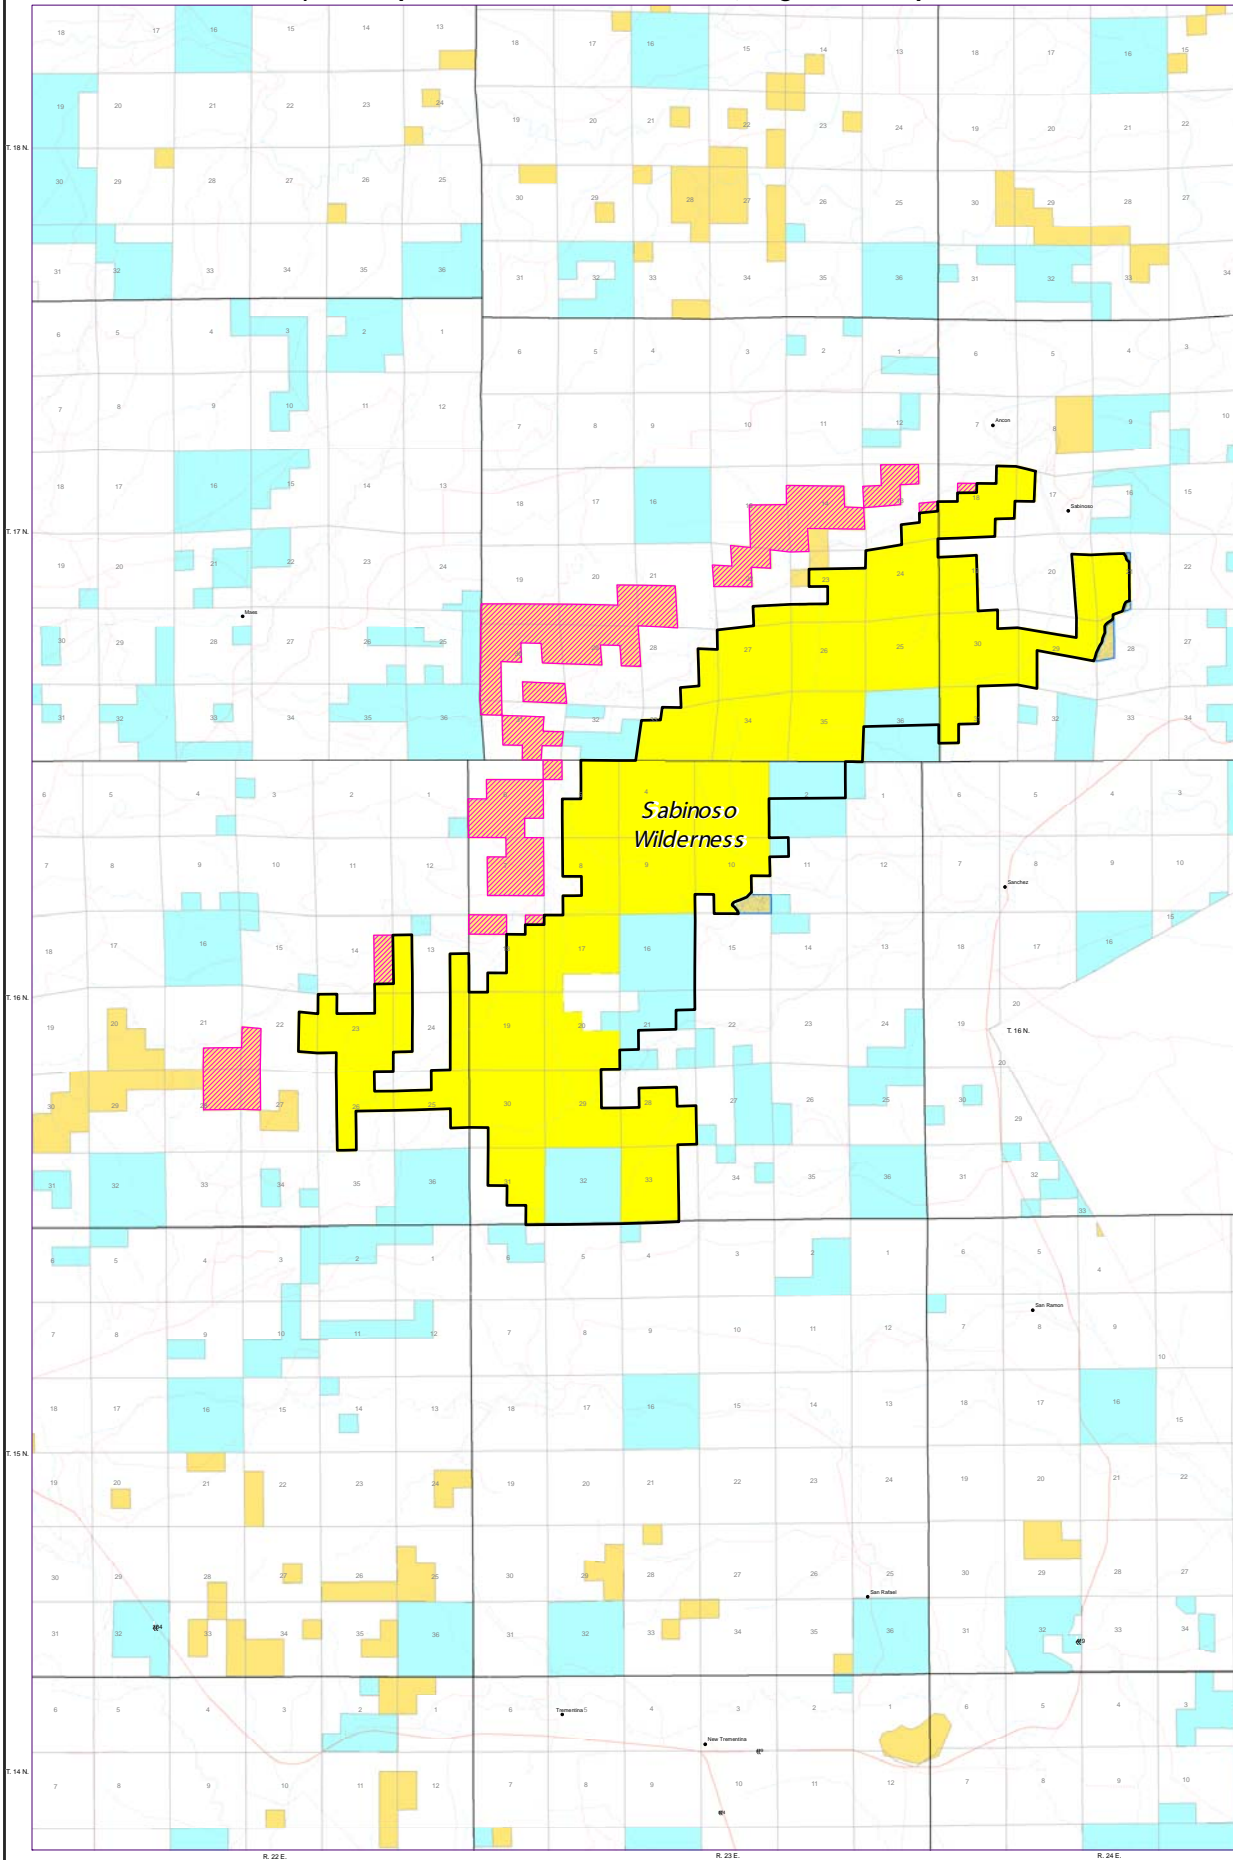

Sabinoso Wilderness

March 30, 2009

(This map is an unofficial version of the legislative map referenced in Public Law 111-11)

- Legend**
- BLM Wilderness
 - Lands Released From Wilderness Study Area & Withdrawn From Mineral Entry
 - Lands Withdrawn From Mineral Entry
 - Bureau of Land Management
 - Private
 - State
 - Primary / Secondary Highway
 - Road or Street
 - Ways
 - Lake
 - Stream
 - Intermittent Stream